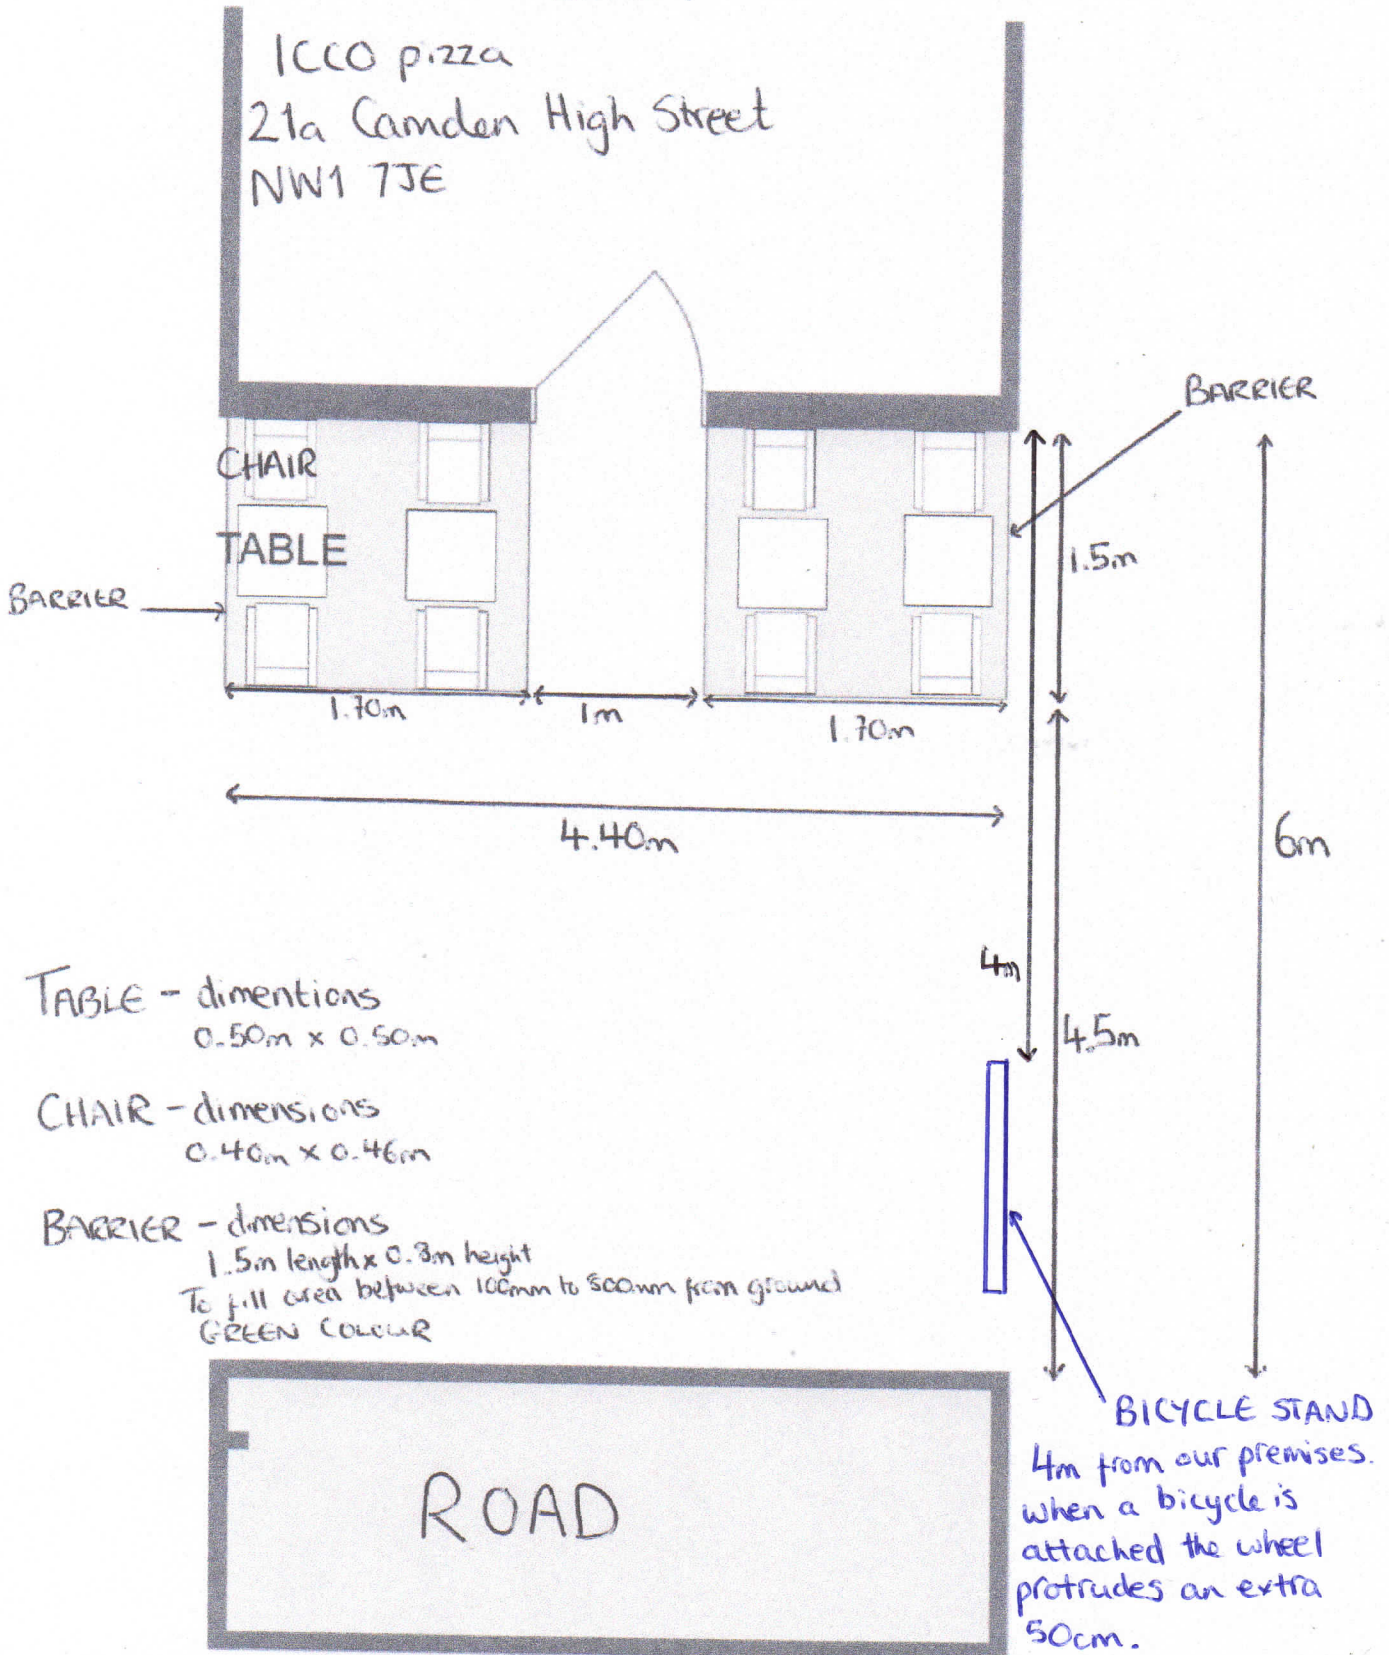

Camden High Street, Outdoor tables and chairs drawing F  
Level 1

TABLE - dimensions  
0.50m x 0.50m

CHAIR - dimensions  
0.40m x 0.46m

BARRIER - dimensions  
1.5m length x 0.3m height  
To fill area between 100mm to 500mm from ground  
GREEN COLOUR