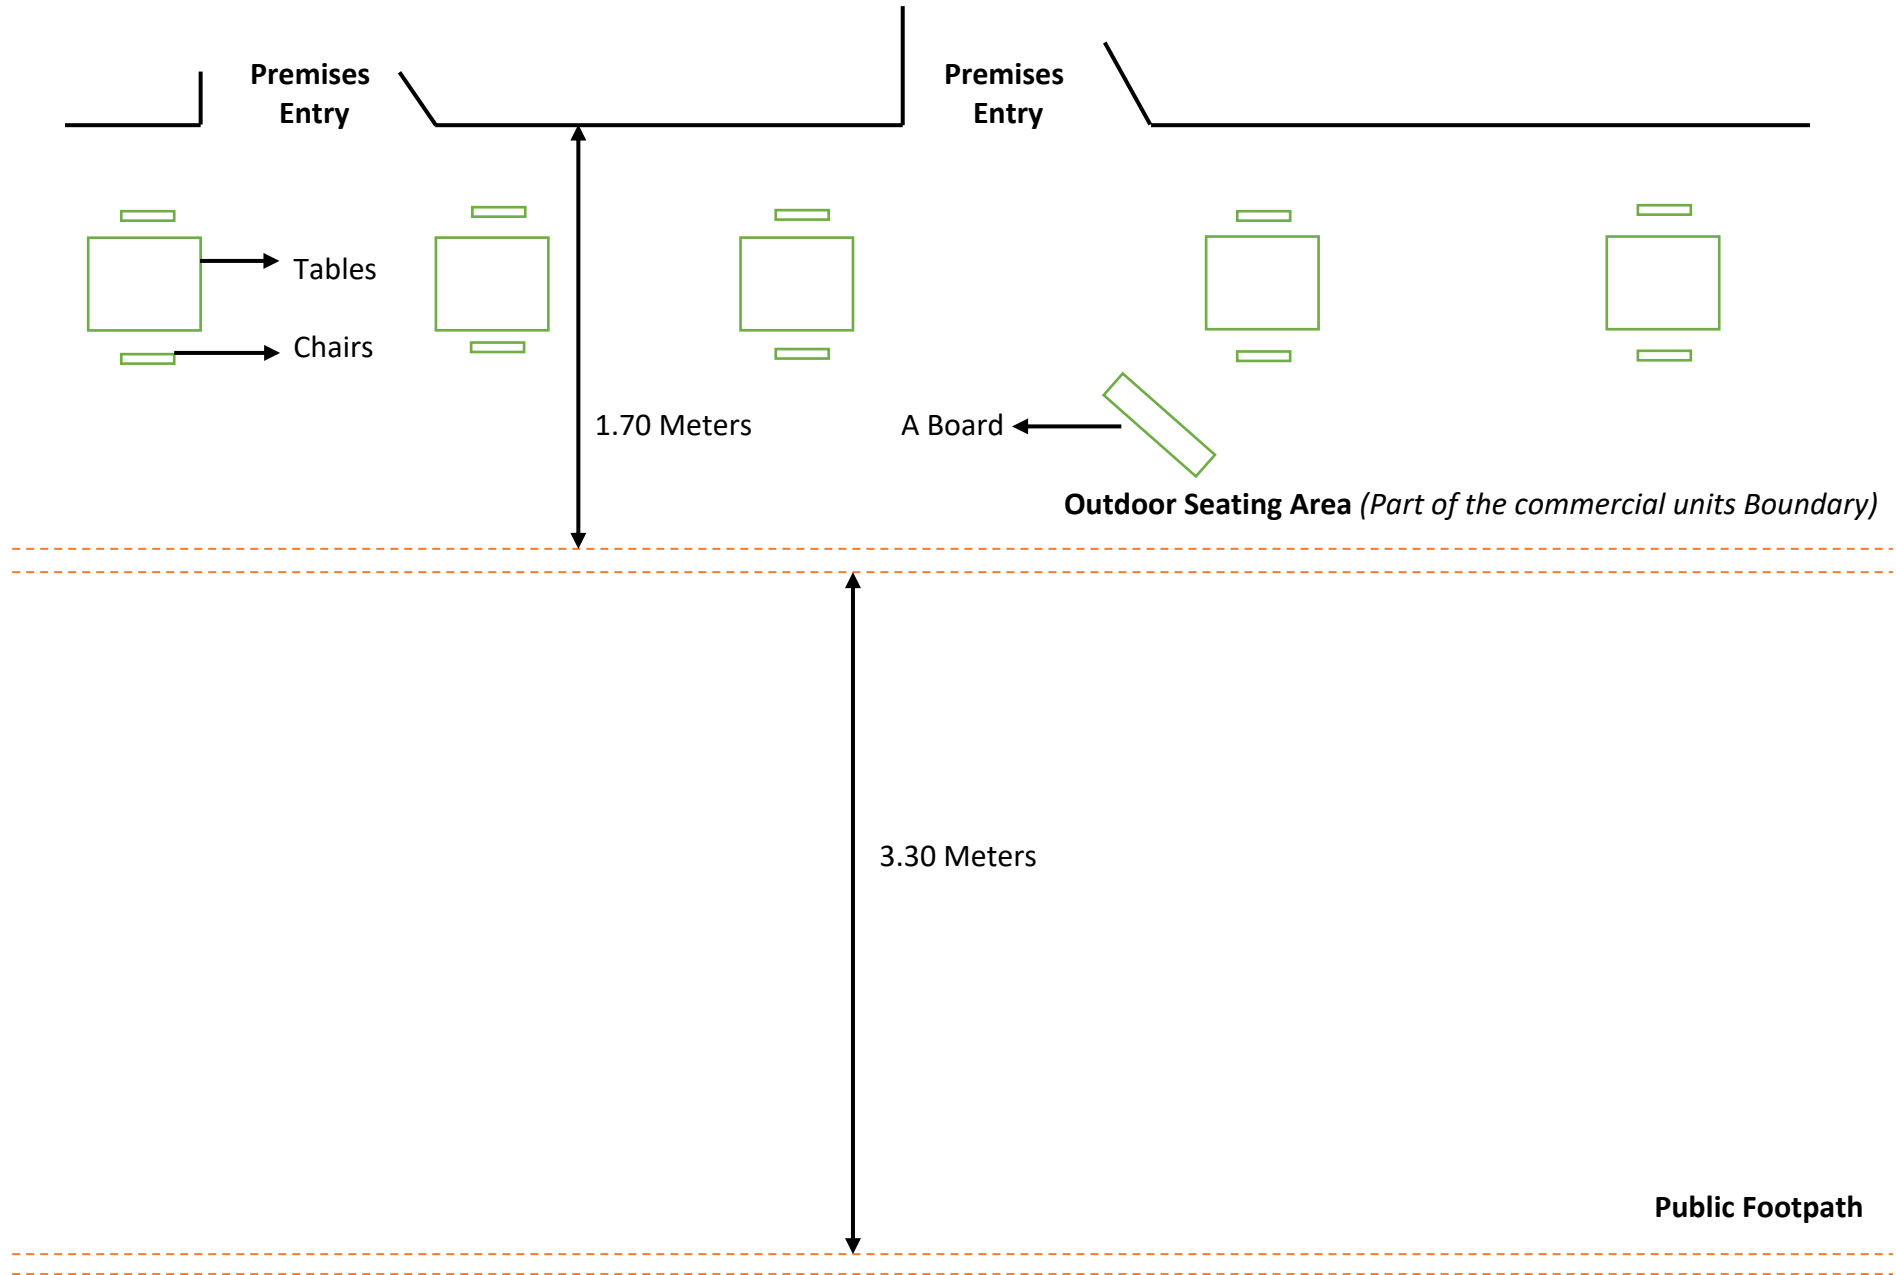

Address: HALFCUP, 100-102 Judd Street, London, WC1H 9NT

*Outdoor Seating Layout as to the last 6 years*