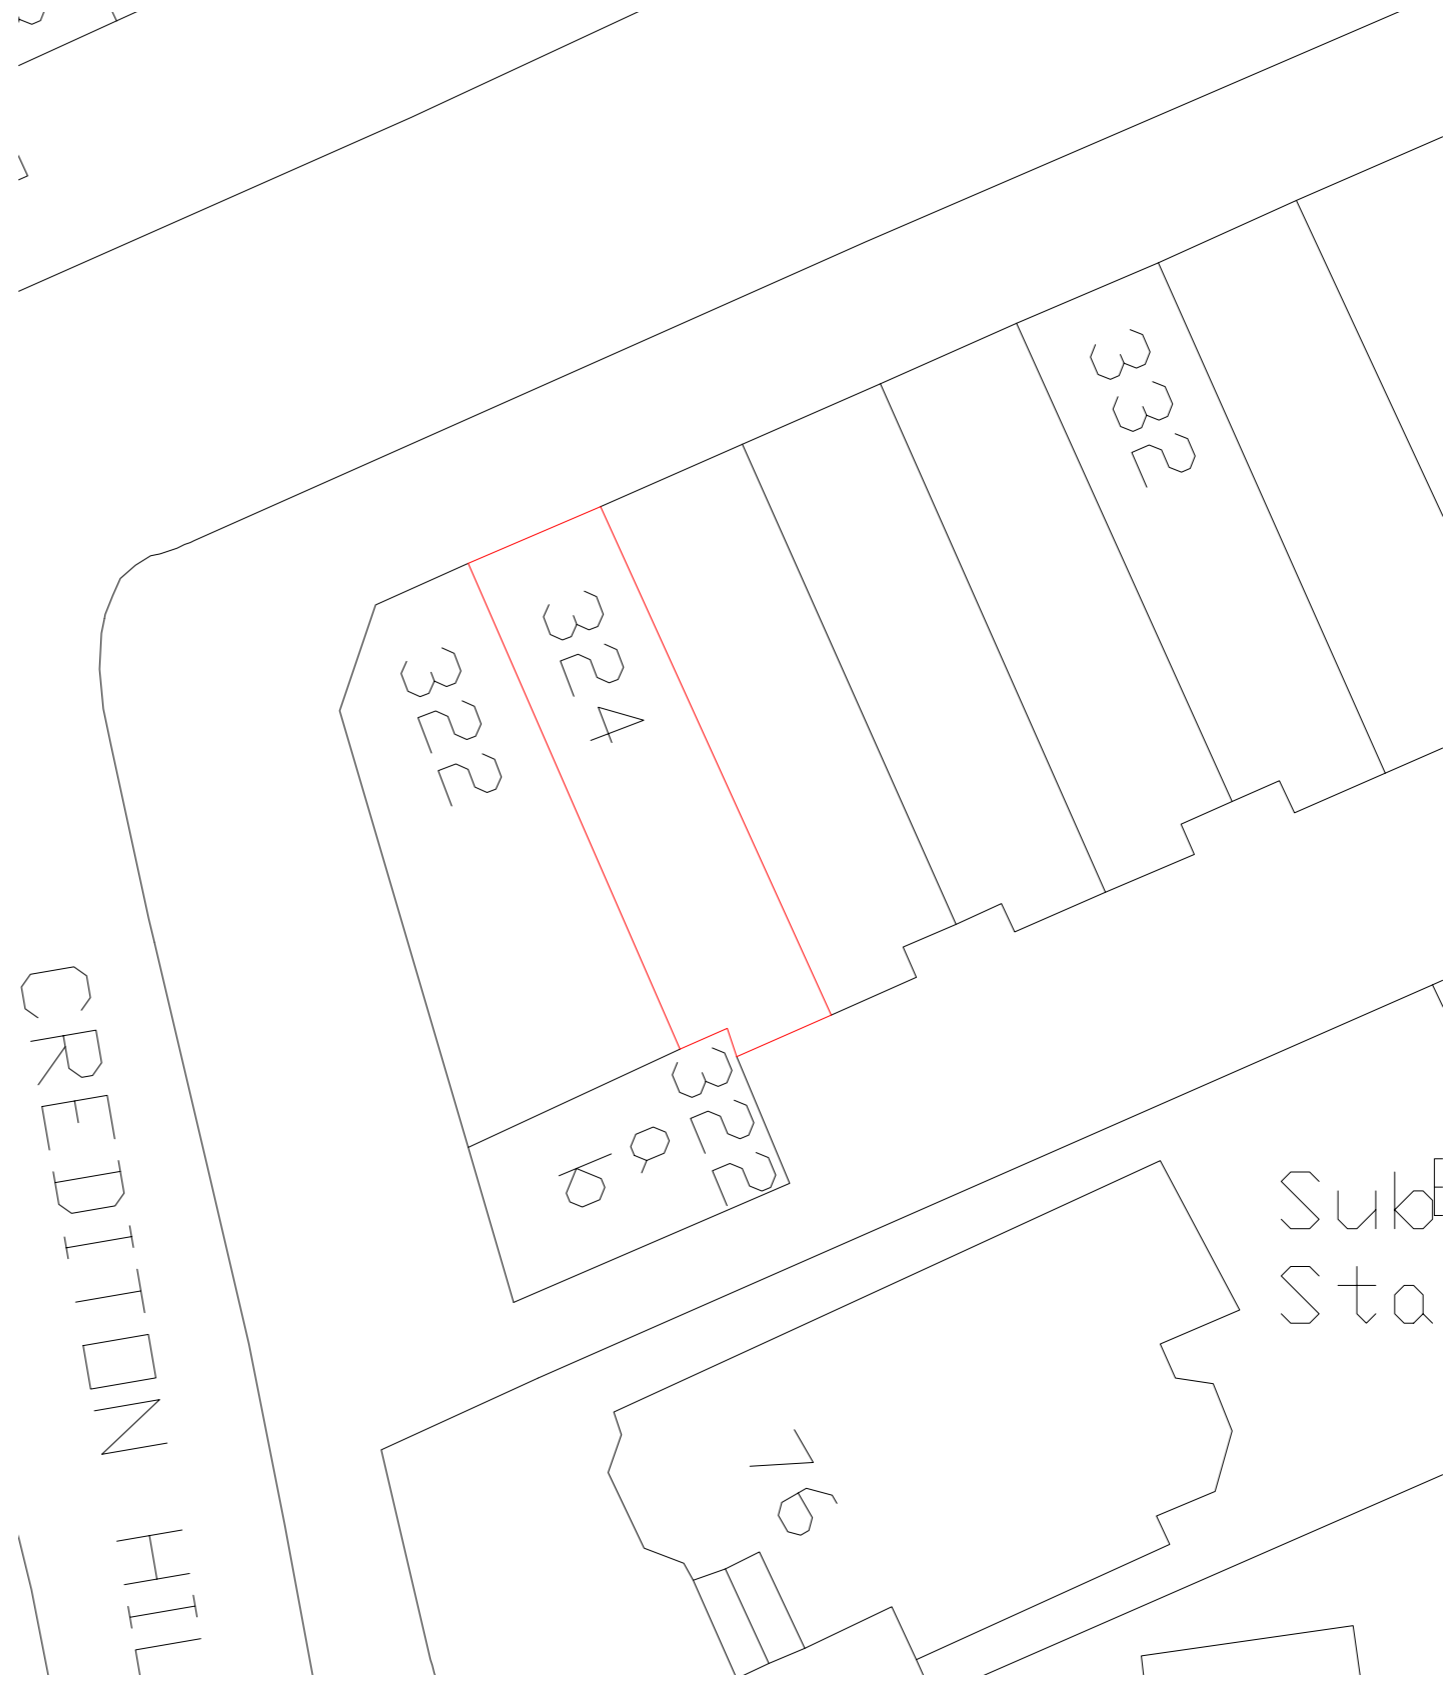

Existing Location Plan
Scale:1:1250

Existing Block Plan
Scale:1:500

Proposed Site Plan
Scale:1:200

Project: 324 West End Lane London NW6 1LN	Title: Location Plan	Scale:1:1250/500/200@A3 Date: 07 . 2021 Drawing No.: 128 -05/MT Revision
	Block Plan	
	Site Plan	