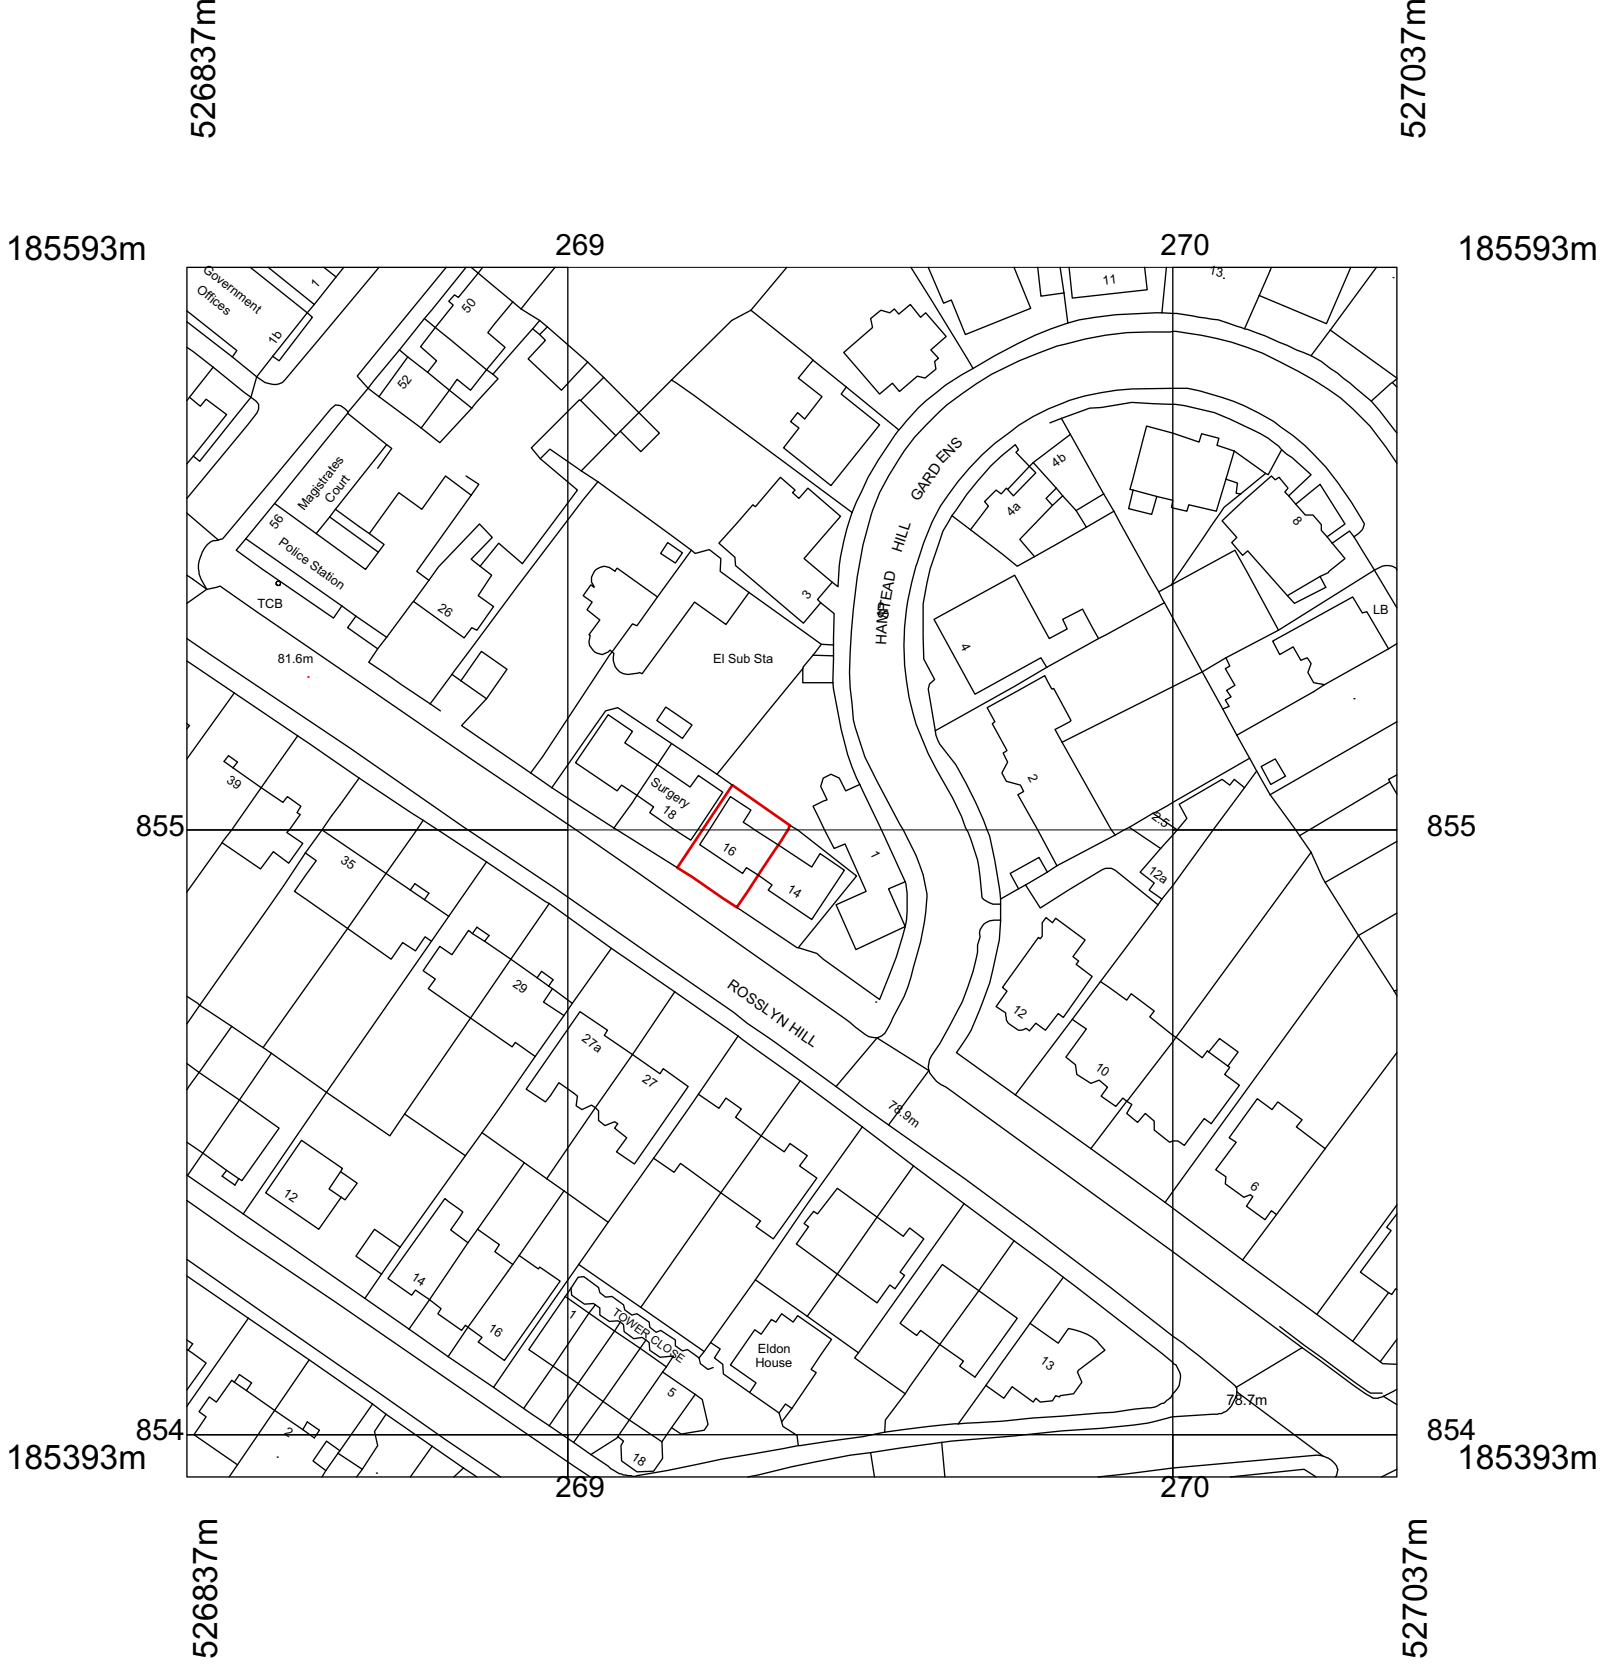

16 Rosslyn Hill

Metres
SCALE: 1:1250