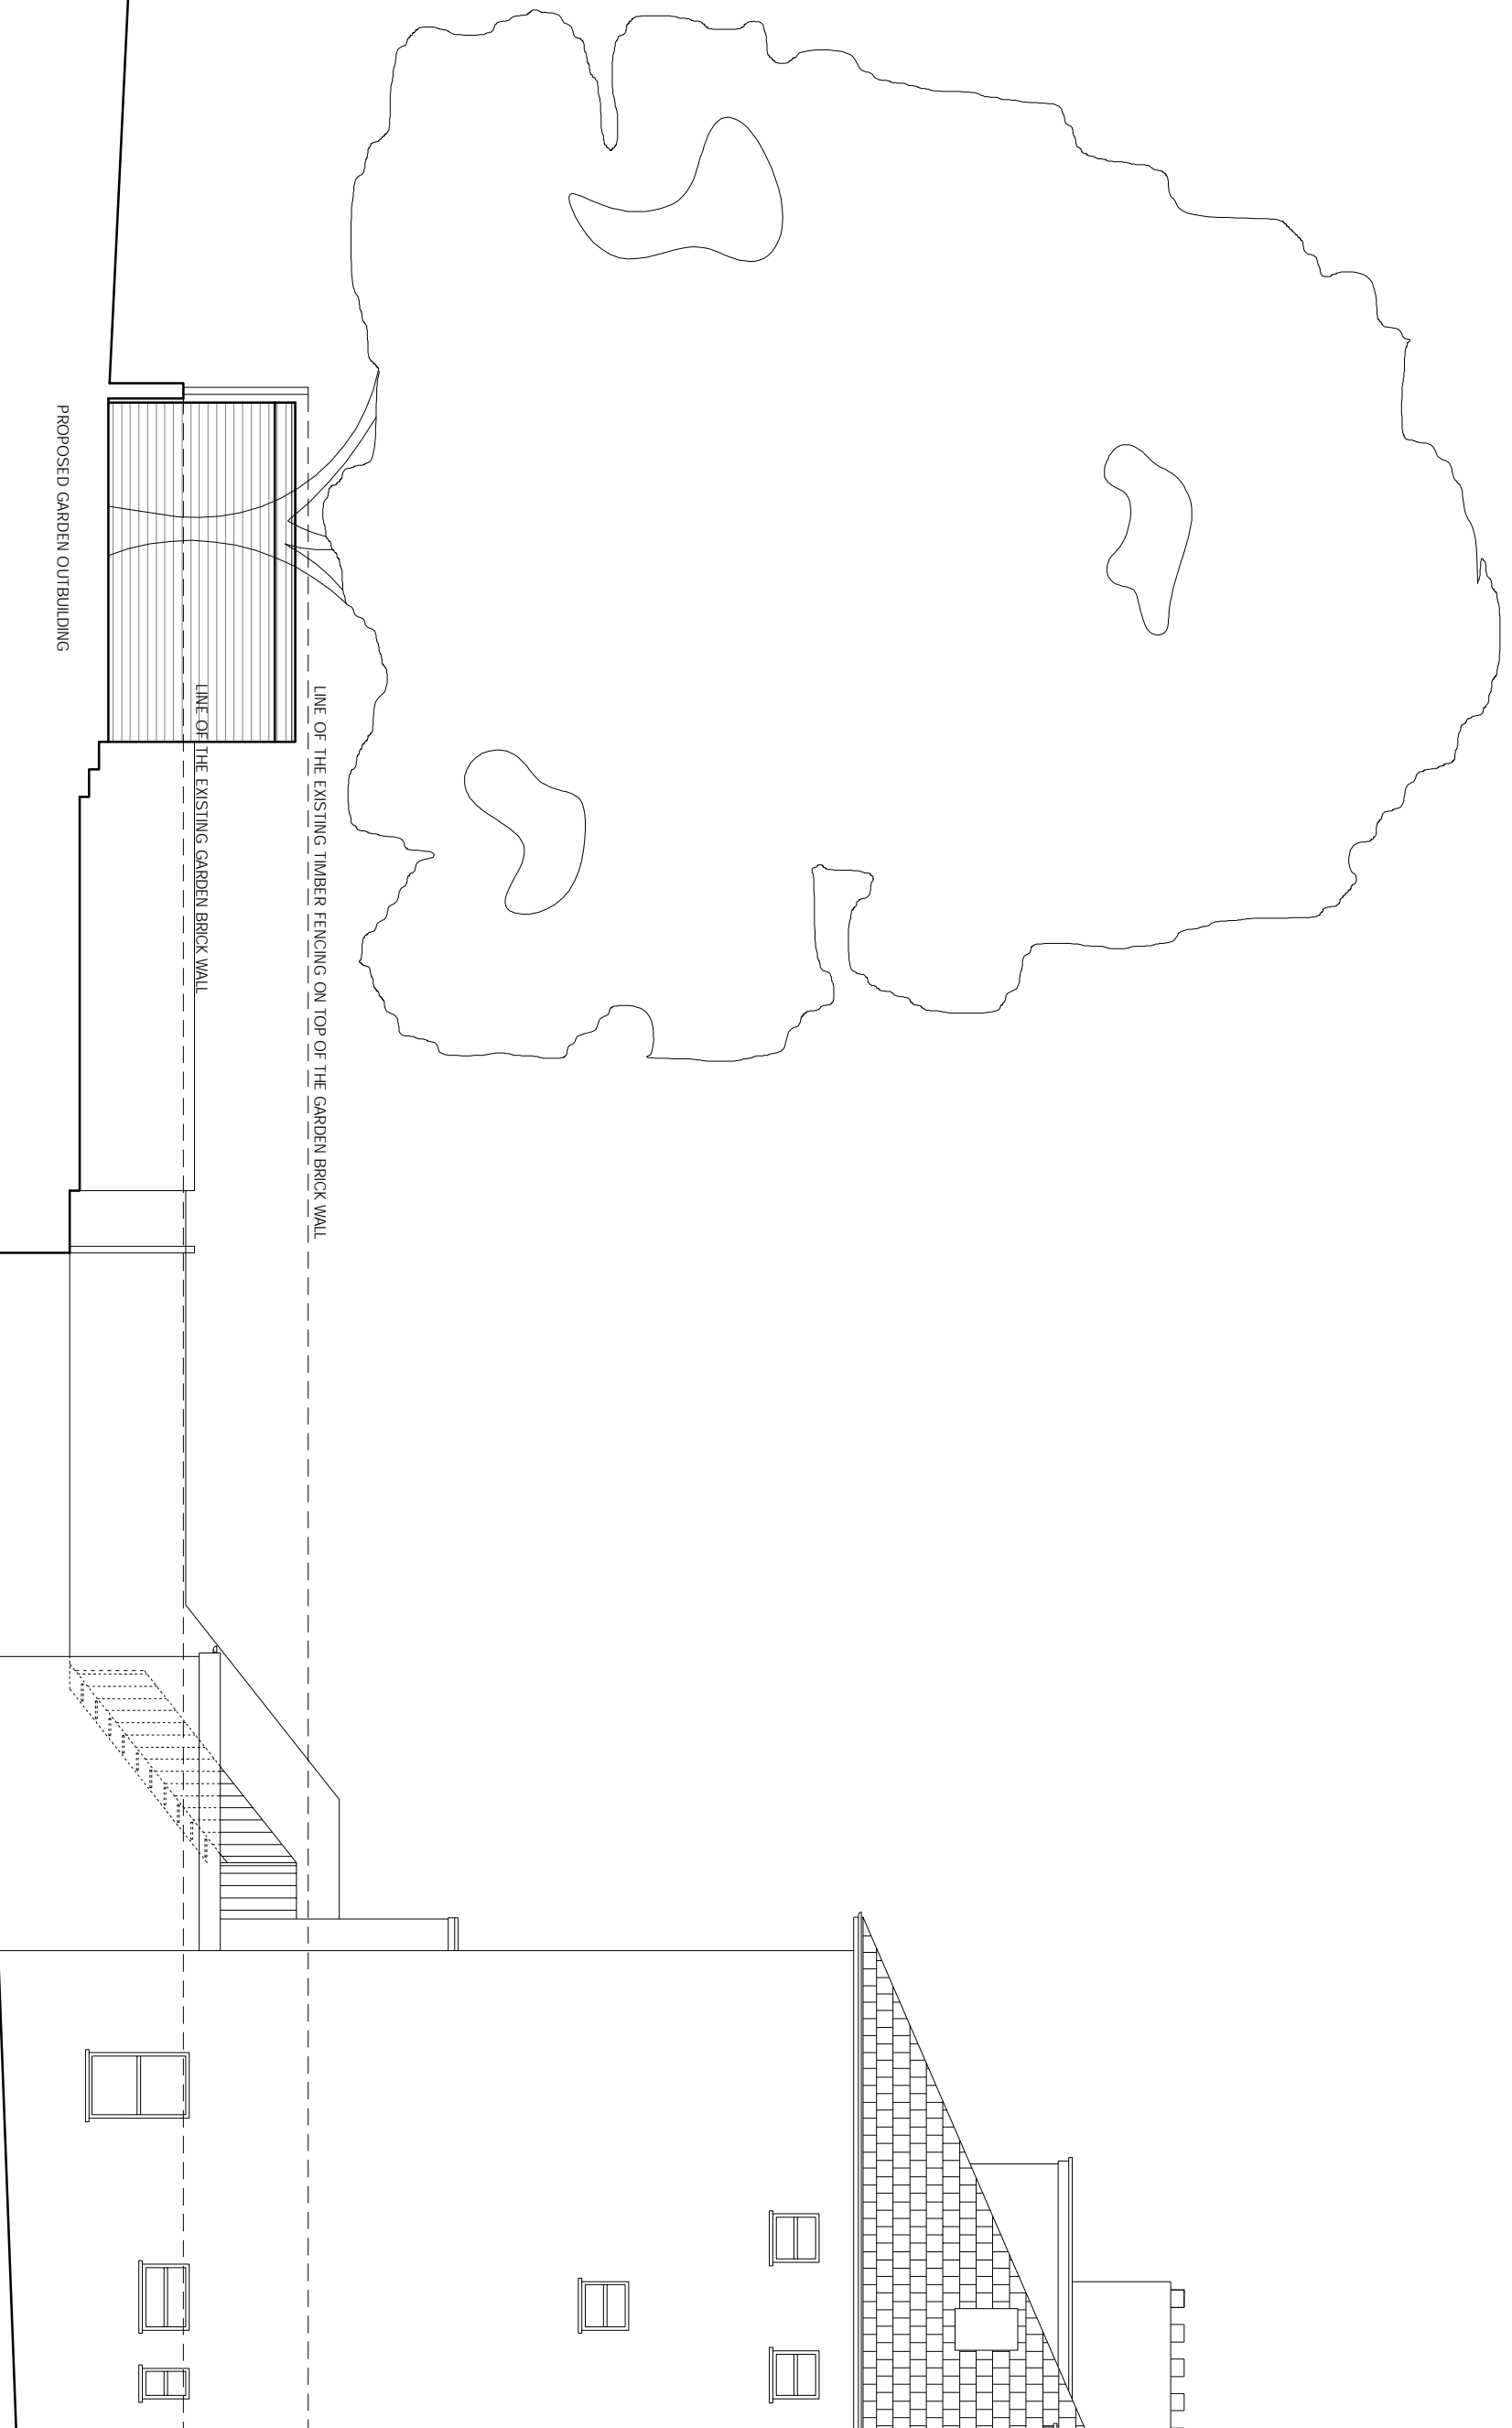

REVISIONS	
REV	DATE
A	2021.10.18
REVISION NOTES:	
HEIGHT OF THE GARDEN HOUSE	
REDUCED TO 2.7M	
GENERAL AMENDMENTS	

KEY

NOTES

1. Do not scale from the drawing for A/B/C. All dimensions to be taken from the drawing.
2. Report all drawing errors, omissions and discrepancies to the architect.

**KASIA WHITEFIELD DESIGN**

KASIA WHITEFIELD@GMAIL.COM  
TEL: 07885058383

JOB  
48 BELSIZE SQUARE  
LONDON NW3 4HN

TITLE  
SIDE ELEVATION

DATE  
2021.06.21

SCALE  
1:100@A3

STATUS  
PLANNING

REVISION  
A

PROJECT NO.  
BS48

DRAWING NO.  
5