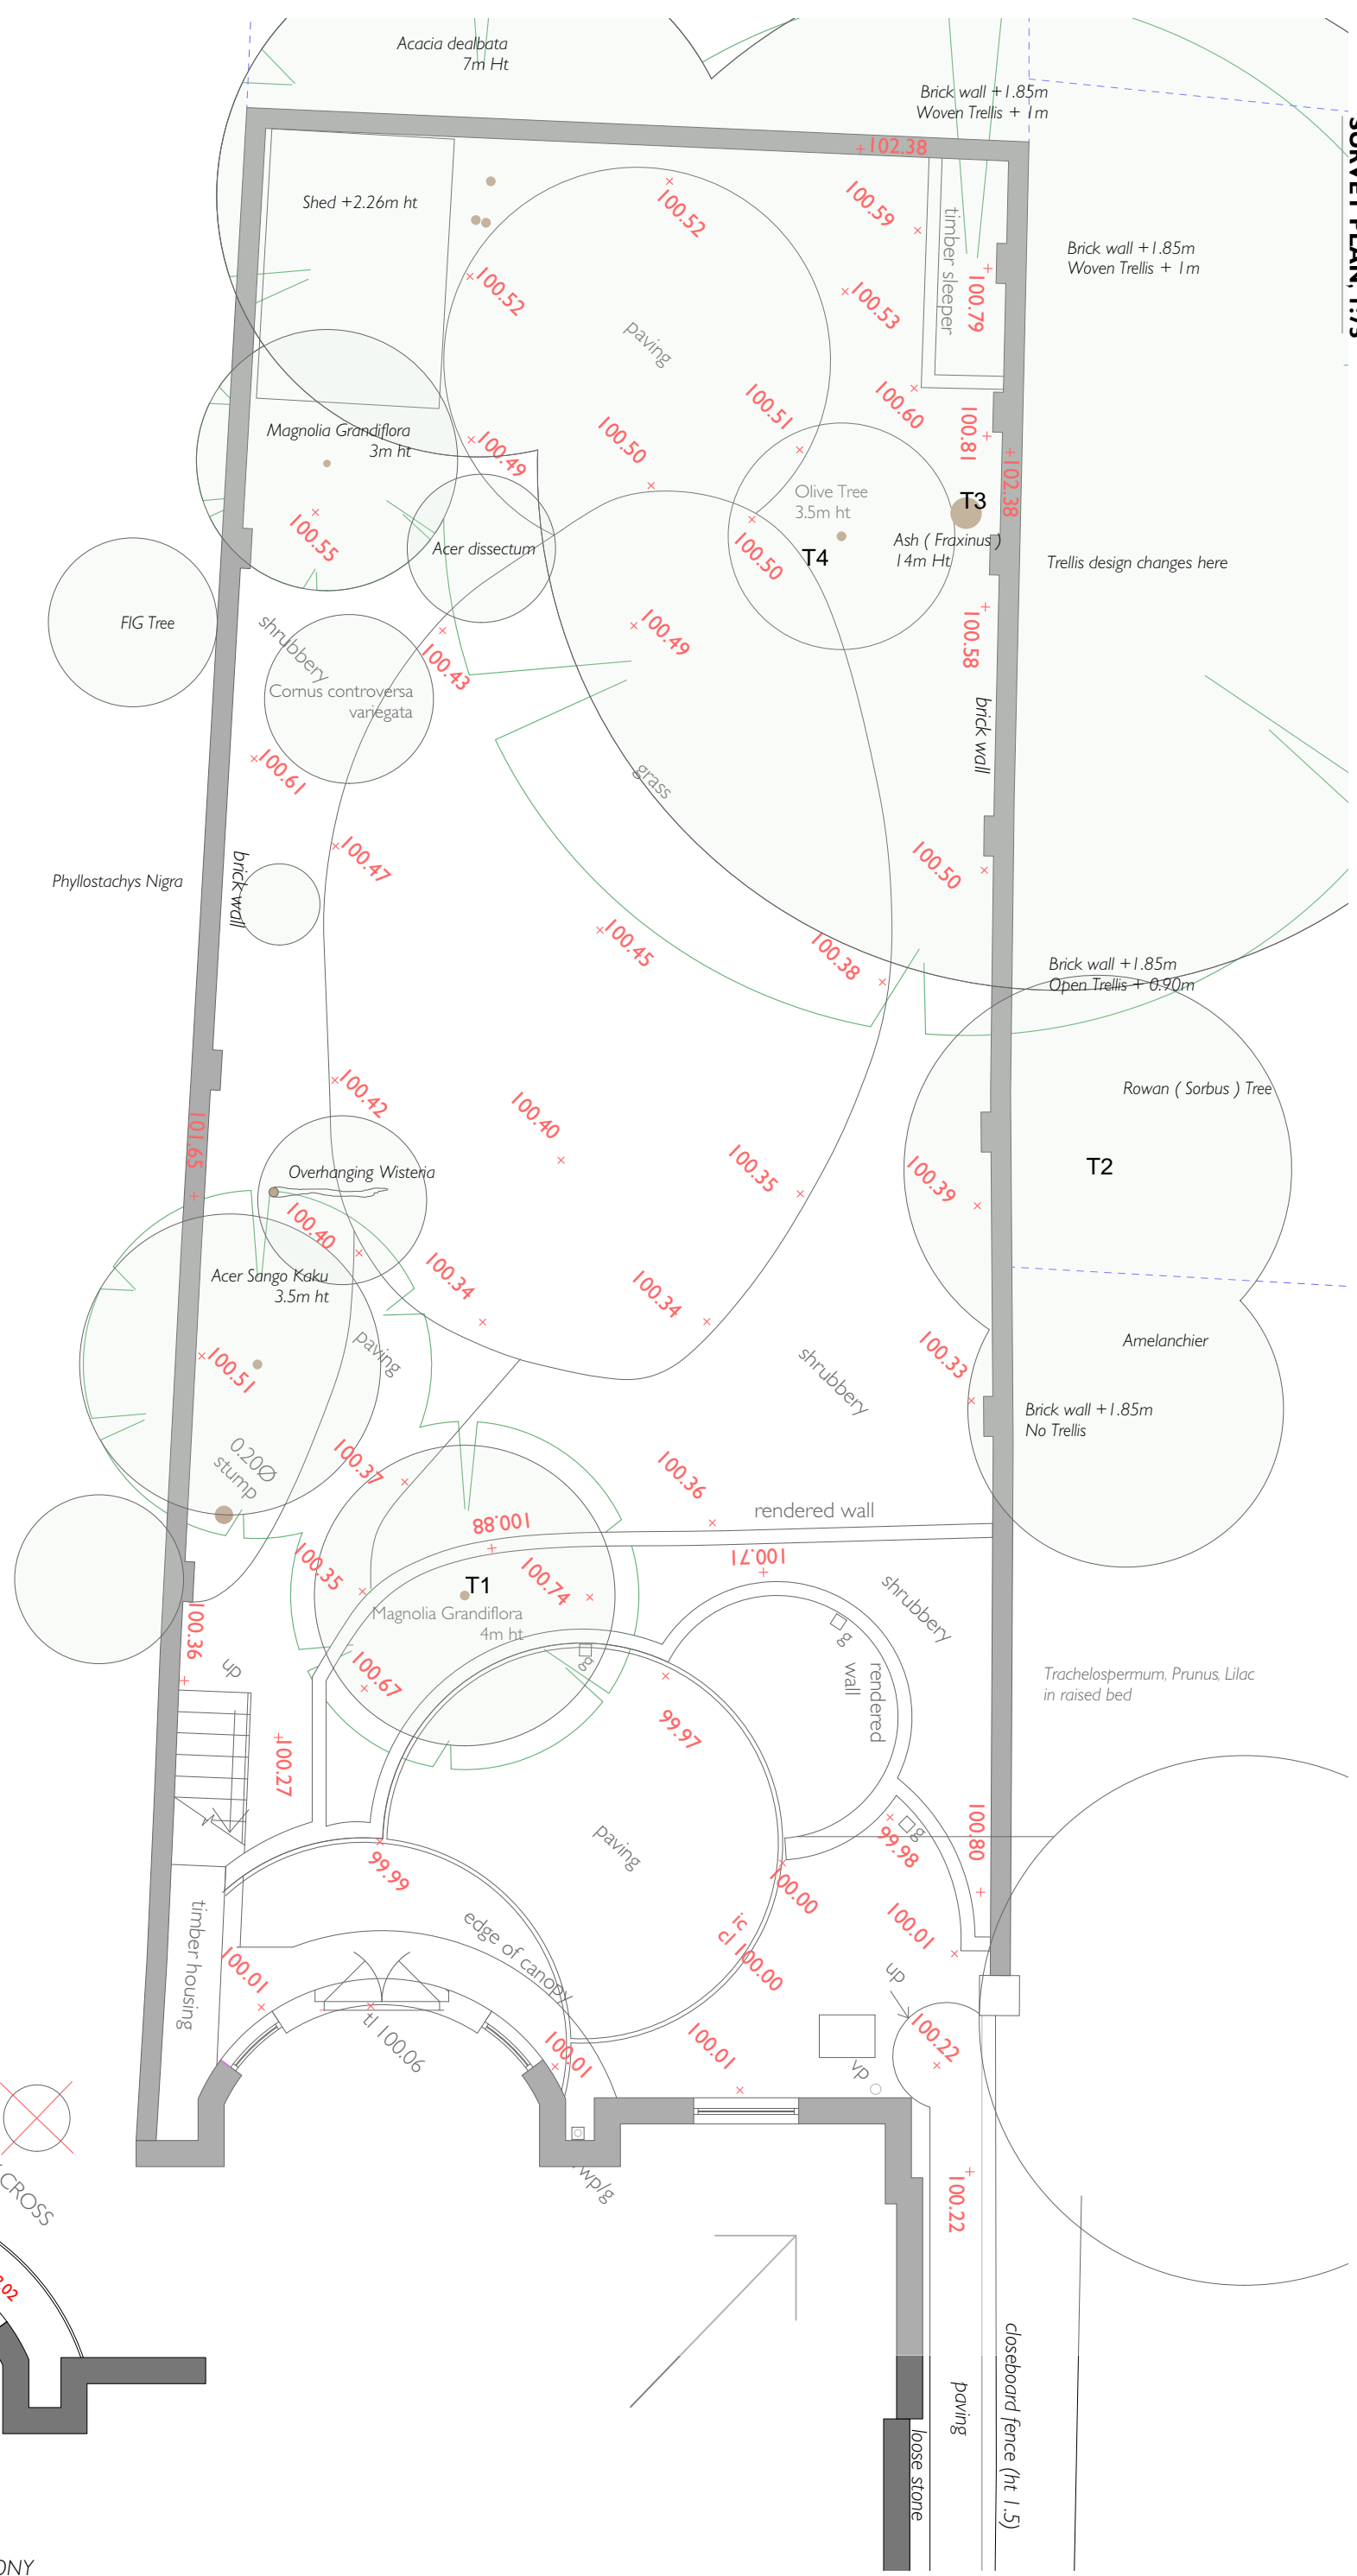

COPYRIGHT OF THIS DRAWING IS THE PROPERTY OF SARA JANE ROTHWELL OF LONDONGARDENDESIGNER AND MAY NOT BE REPRODUCED WITHOUT THEIR PERMISSION.
DO NOT SCALE OFF DRAWINGS. WORK FROM FIGURED DIMENSIONS ONLY AND VERIFY ON SITE

UPPER GROUND FLOOR BALCONY