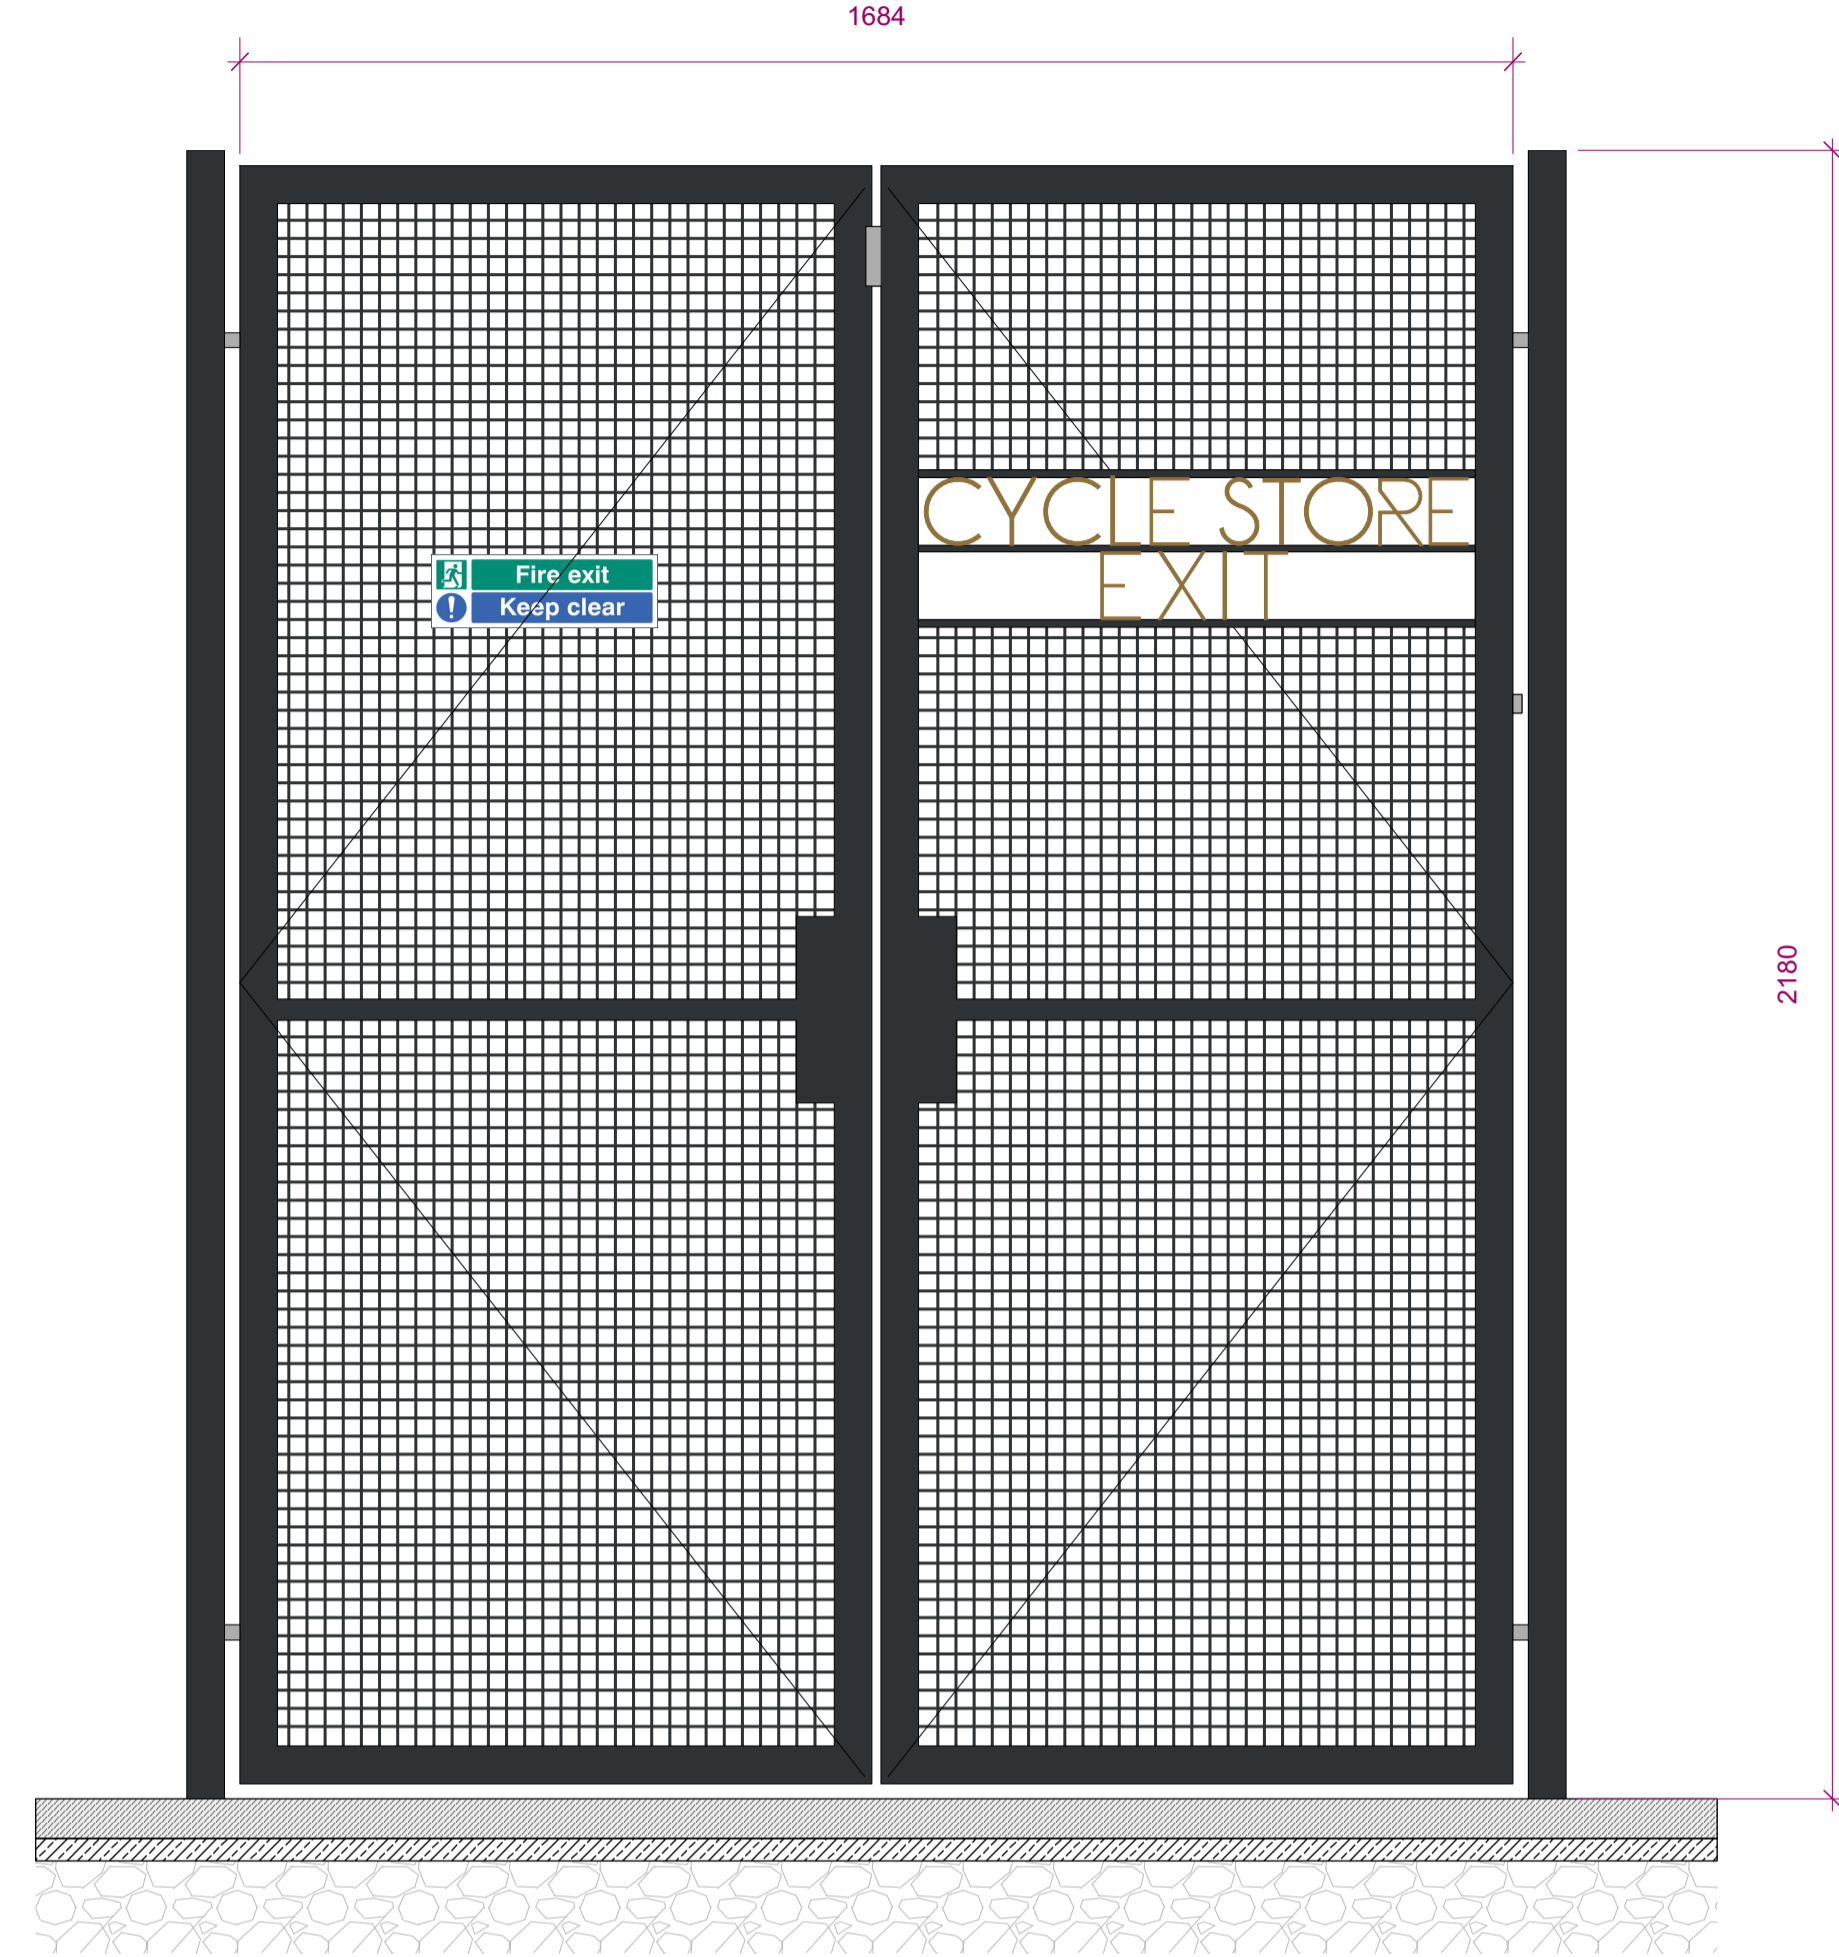

01 CYCLESTORE ENTRANCE DOOR
Scale: 1:10

02 CYCLESTORE EXIT DOOR
Scale: 1:10

03 CYCLESTORE ENTRANCE SIGNAGE
Scale: 1:5

04 CYCLESTORE EXIT SIGNAGE
Scale: 1:5

COUYRYARD ENTRANCE GATE

MESH GATE

Mesh entrance gate. Finish : Black PPC

Lettering

Metal Lettering. Finish : Bronze PPC.

Security

Security to be integrated to gates with fob access.