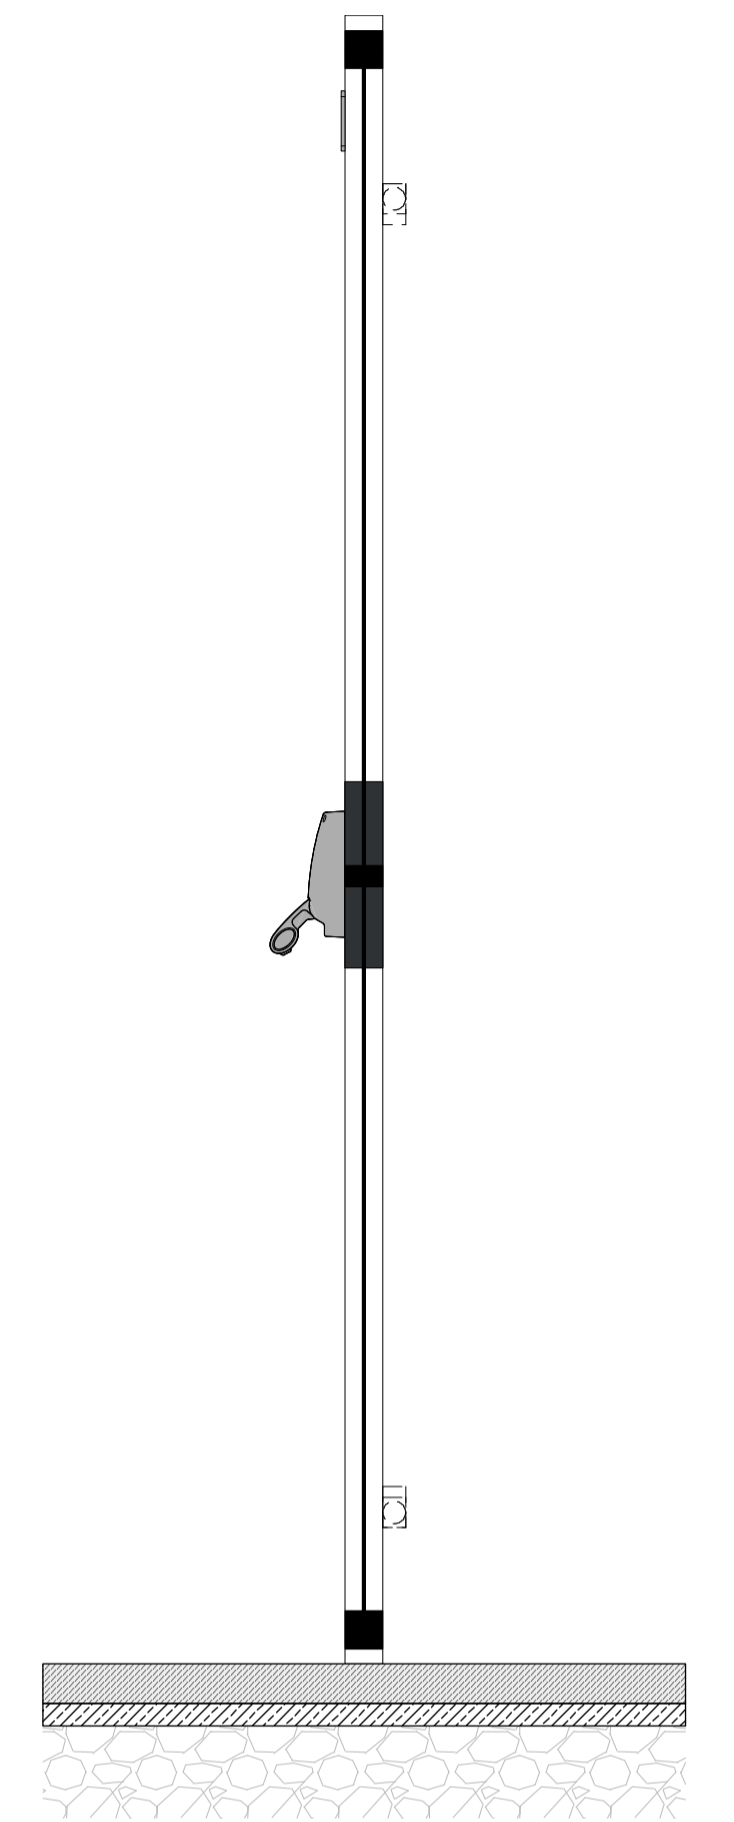

01 CYCLESTORE ENTRANCE DOOR
Scale: 1:10

02 CYCLESTORE EXIT DOOR
Scale: 1:10

03 CYCLESTORE ENTRANCE SIGNAGE
Scale: 1:5

04 CYCLESTORE EXIT SIGNAGE
Scale: 1:5

COUYRYARD ENTRANCE GATE

MESH GATE

Mesh entrance gate. Finish : Black PPC

Lettering

Metal Lettering. Finish : Bronze PPC.

Security

Security to be integrated to gates with fob access.