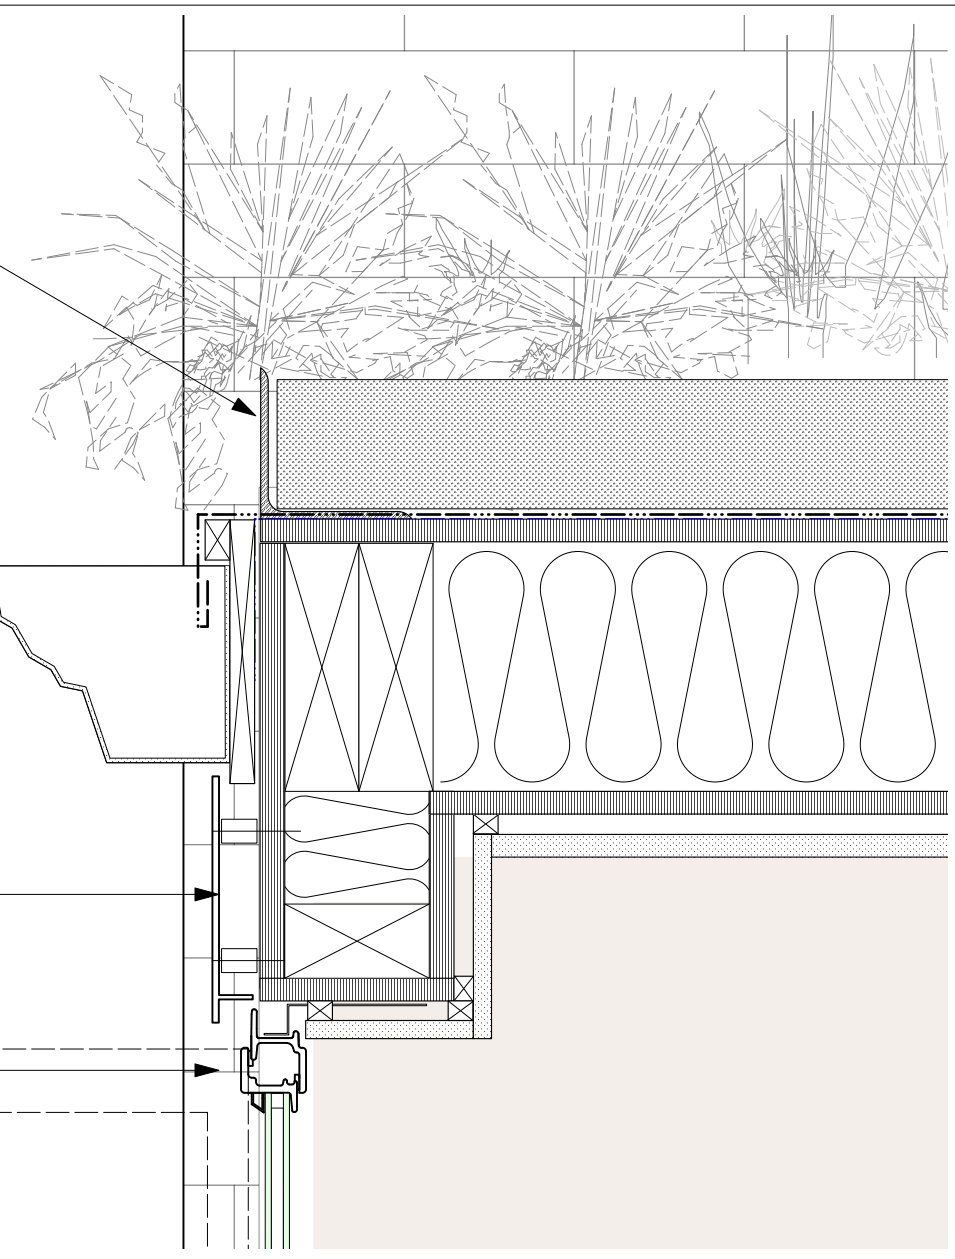

Perforated metal upstand to retain soil - finish to be powder coated same colour as the crital door frames.

Heritage gutter profile - powder coated to same colour finish as the crital door frames

Mild Steel Fasia panel - powder coated to match crital door frames

Crital Door Frames

DET SECTION A

SECTION B

REV	DATE	DESCRIPTION	CHK	NOTES
01	06/09/2021	PLANNING CONDITION	JF	

2A Ravensworth Road | London  
 NW10 5NR | +44(0)20 8960 8676  
 projectenquires@retrovius.com

5 REGENTS PARK TERRACE  
 PLANNING CONDITION - INFILL WINDOWS  
 PLANNING  
 173\_PL-253  
 SCALE@A3