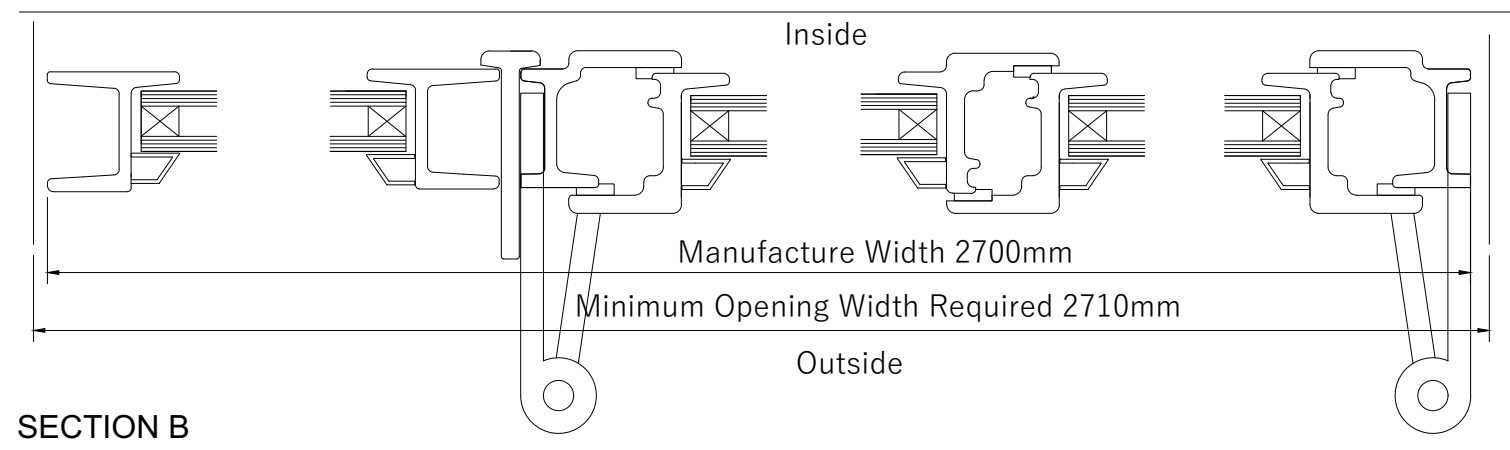

Perforated metal upstand to retain soil - finish to be powder coated same colour as the crital door frames.

Heritage gutter profile - powder coated to same colour finish as the crital door frames

Mild Steel Fasia panel - powder coated to match crital door frames

Crital Door Frames

DET SECTION A

SECTION B

REV	DATE	DESCRIPTION	CHK	NOTES
01	06/09/2021	PLANNING CONDITION	JF	

2A Ravensworth Road | London  
 NW10 5NR | +44(0)20 8960 8676  
 projectenquires@retrovius.com

5 REGENTS PARK TERRACE  
 PLANNING CONDITION - INFILL WINDOWS  
 PLANNING  
 173\_PL-253  
 SCALE@A3