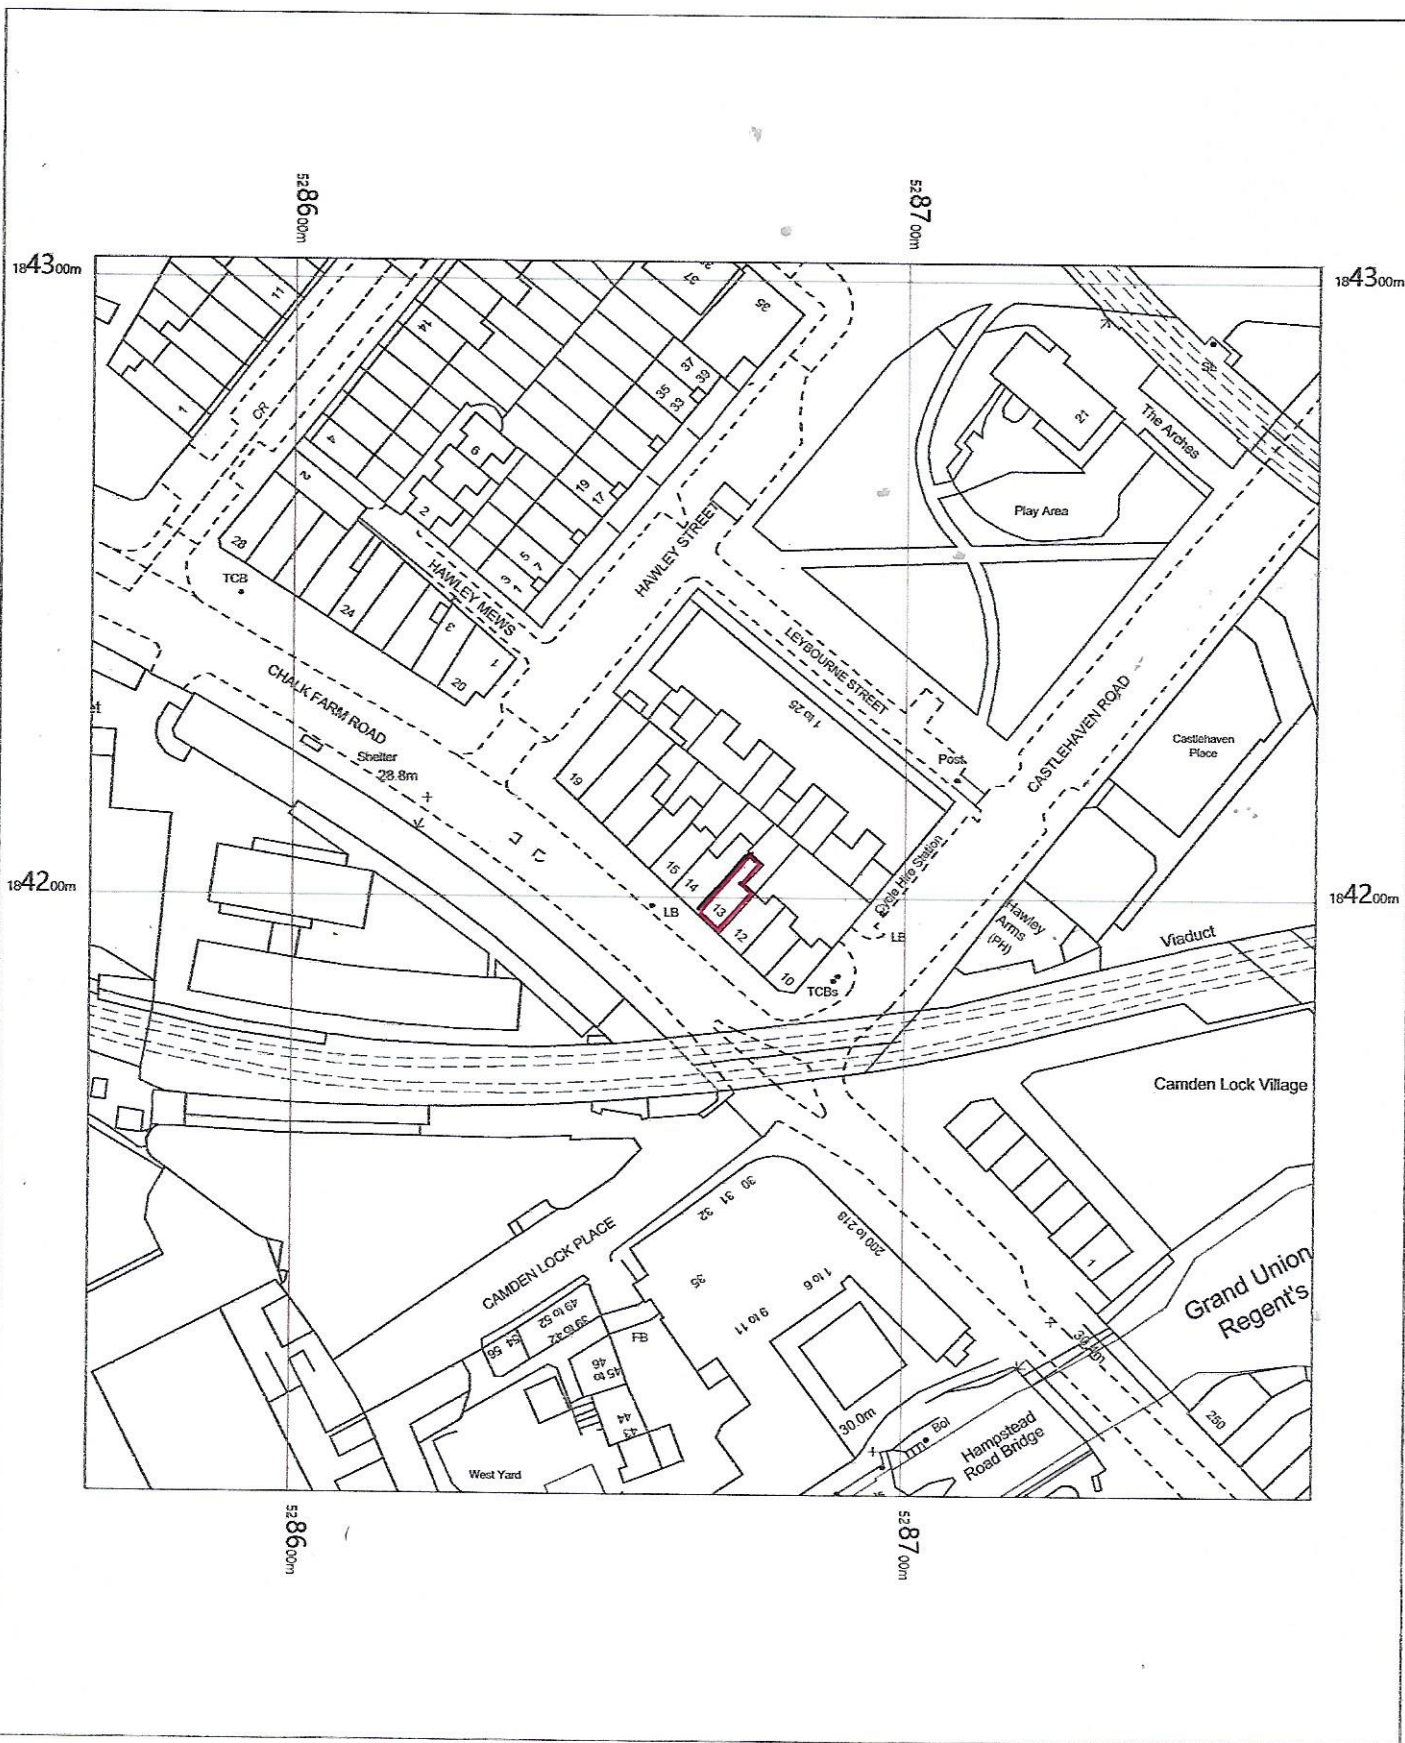

13 Chalk Farm Road

OS MasterMap 1250/2500/10000 scale
Wednesday, August 25, 2021, ID: BLJT-00986323
www.planningapplicationmaps.co.uk

1:1250 scale print at A4, Centre: 528667 E, 184203 N

©Crown Copyright Ordnance Survey. Licence no. 100051661