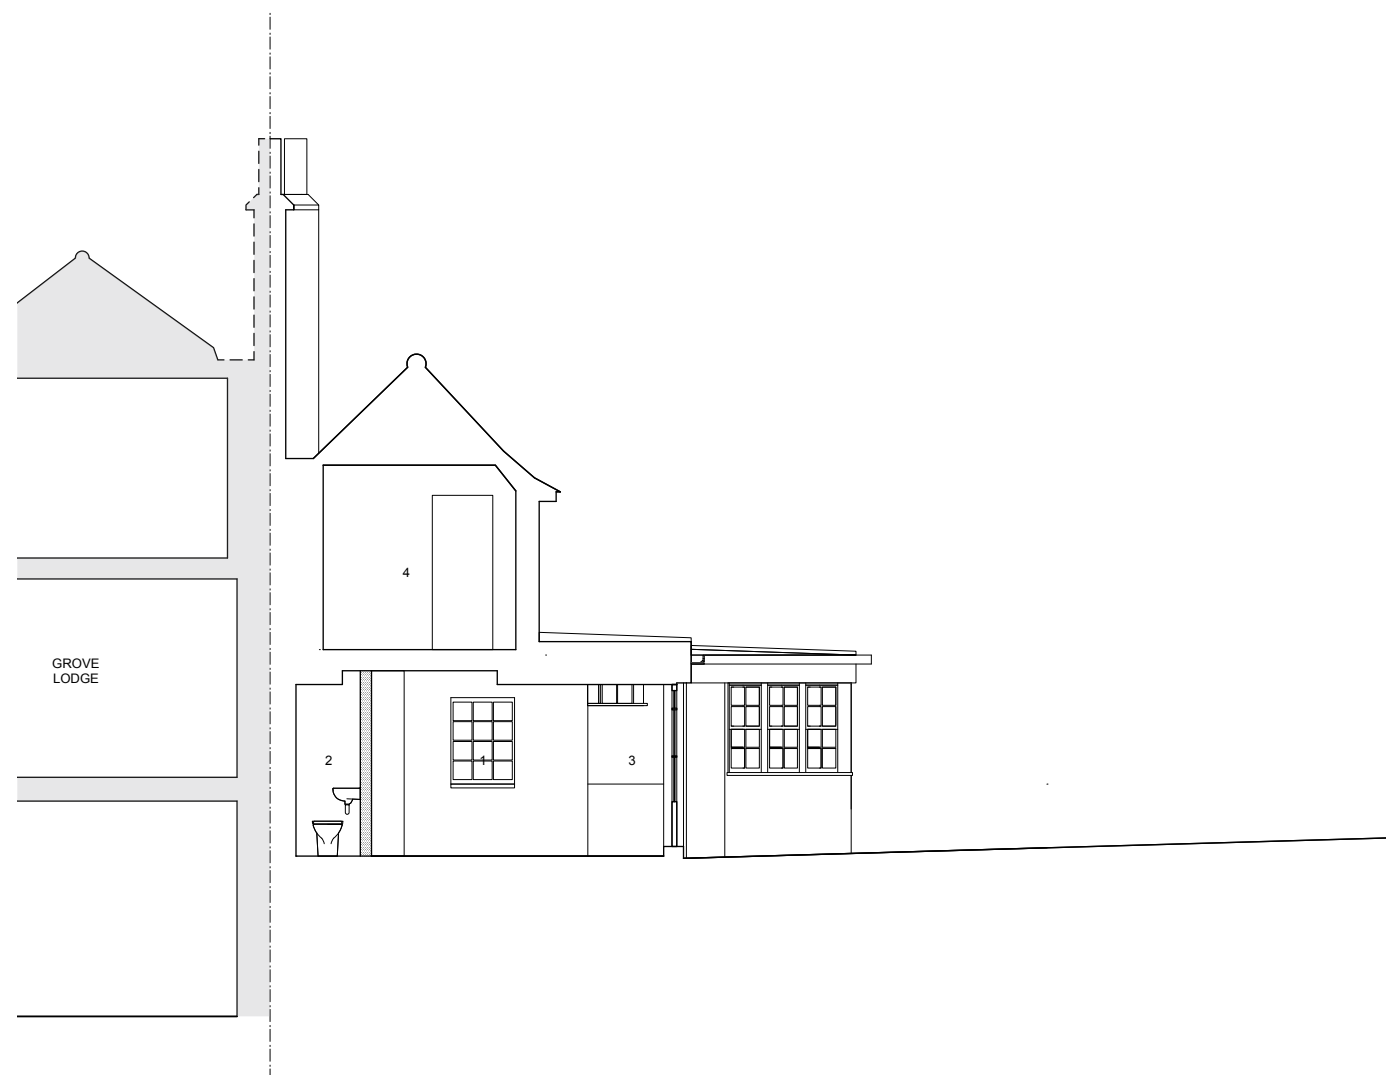

Key Plan

KEY:

■ - Proposed works

- 1) Dining
- 2) Cloak Room
- 3) Kitchen
- 4) Bedroom

A. 11.10.21.  
Eaves to kitchen area extended

Drawing Status  
**PLANNING**

Date	Scale @ A1	Drawn
June 2021	1:50	EW

Drawing Number  
**4134-P.22\_A**