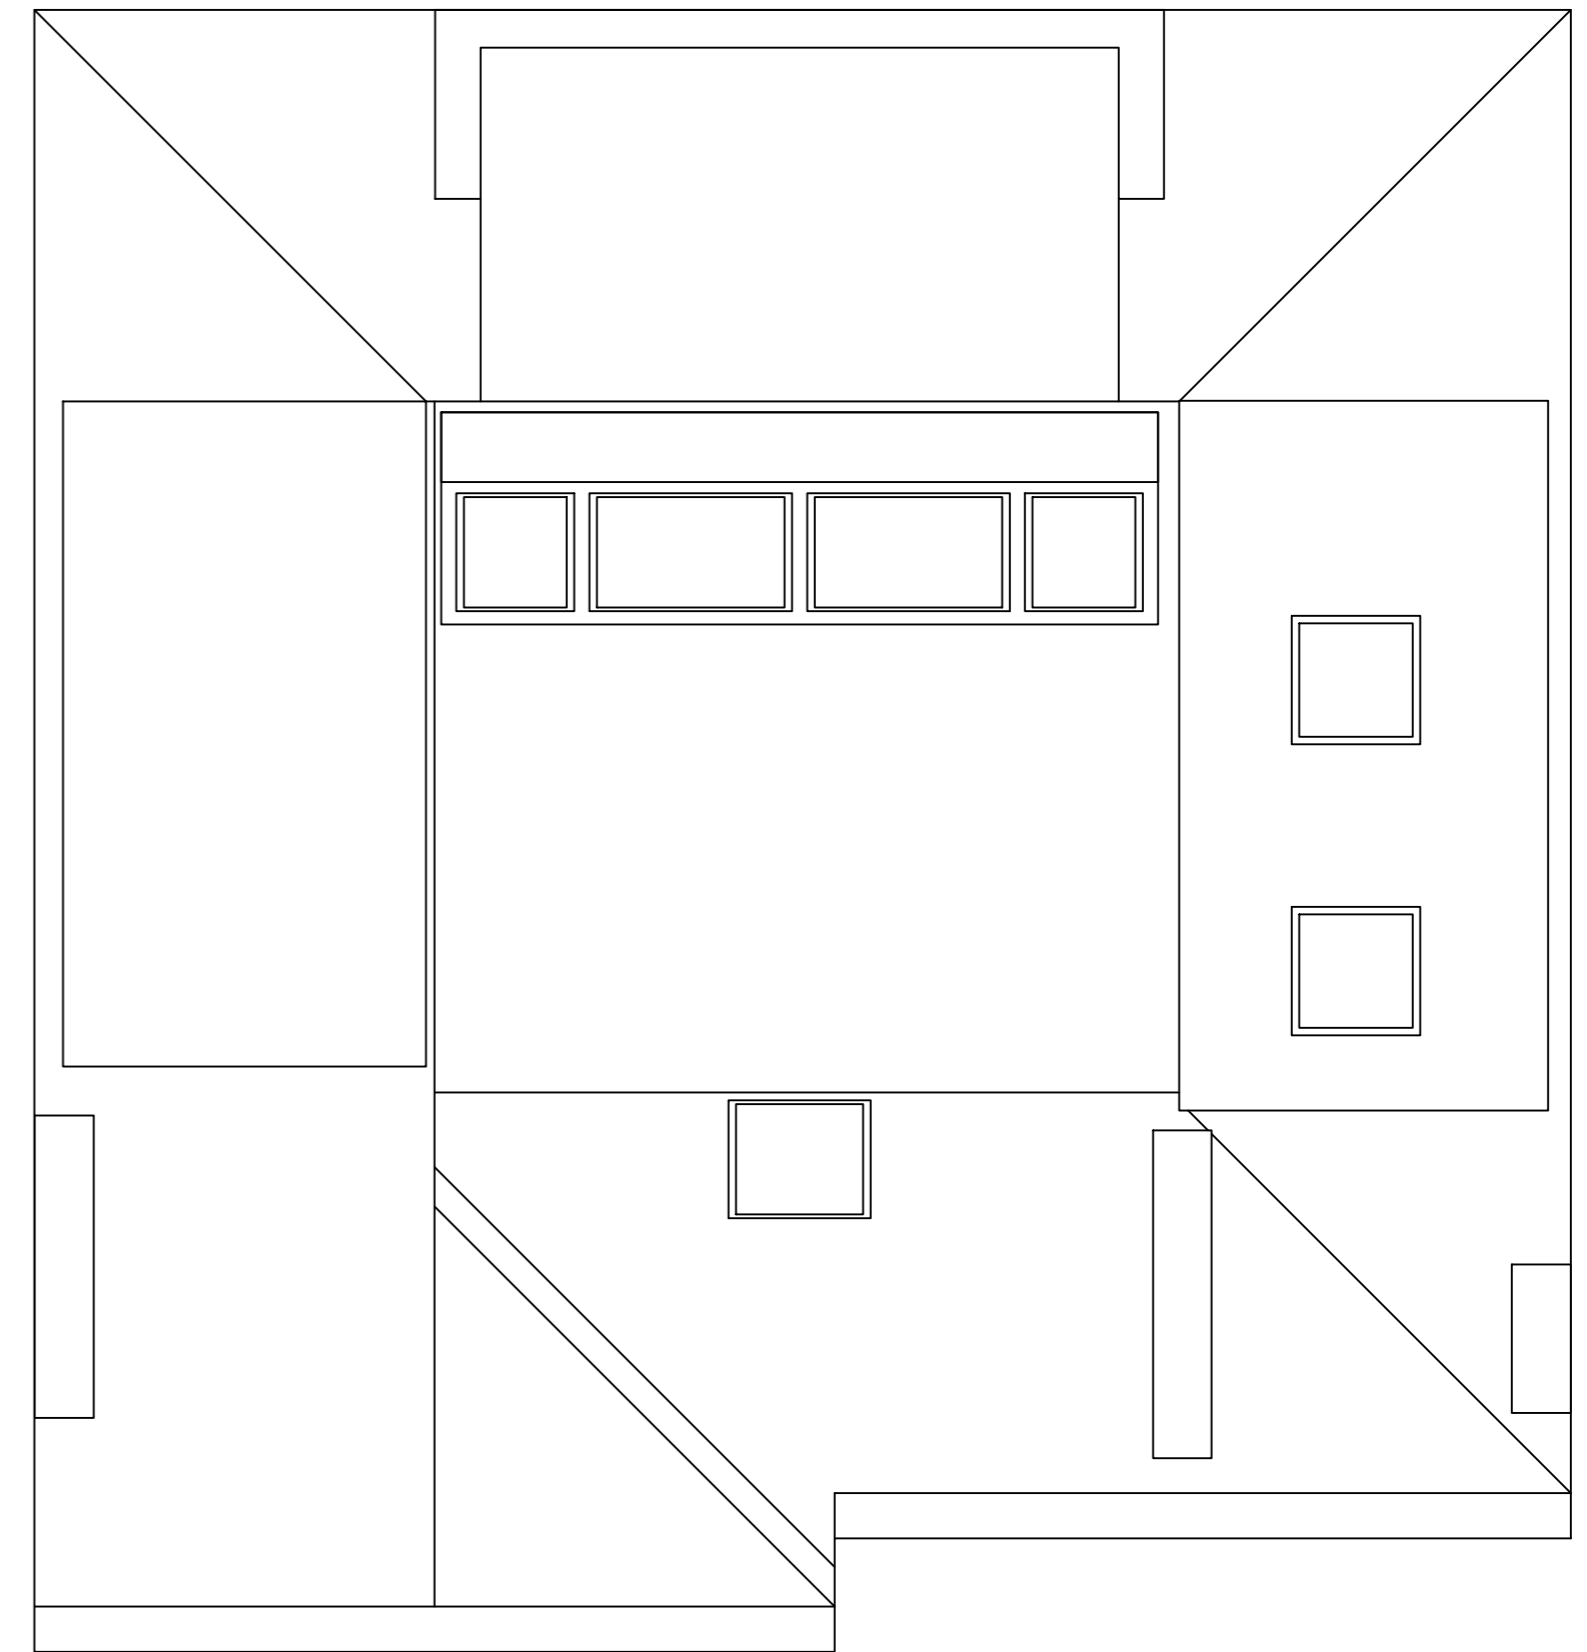

Existing Roof Plan @ 1:50

Proposed Roof Plan @ 1:50

Applicant: Mr Negus	Project: Adjustments to fenestration	Revision date:	Revision:	Plan No: PLA006	
Address: Flat 5 4 Woodchurch Rd London NW6 3PN	Scale: As shown @ A2 Date: 11/10/2021	Title: Existing and Proposed roof plans			