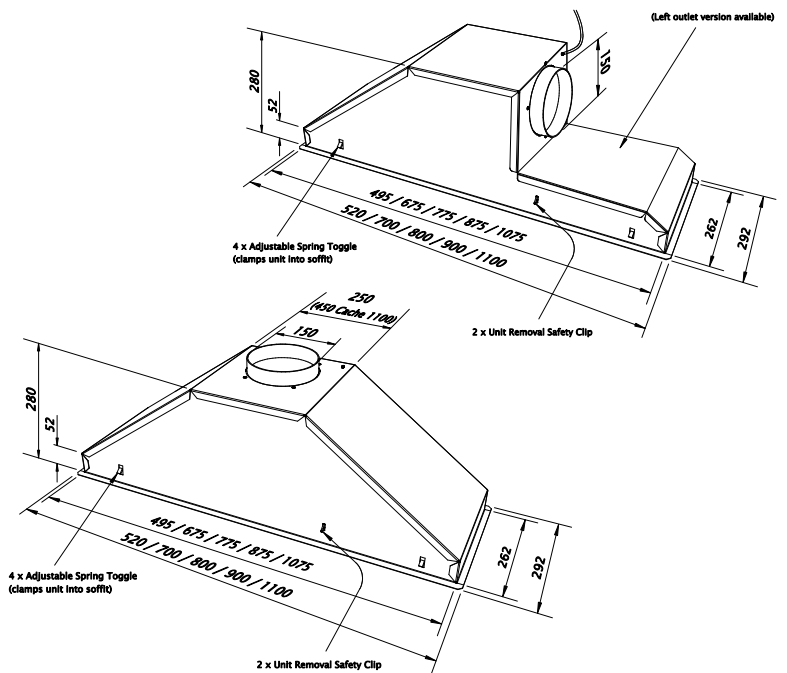

Westin Cache

This is a versatile and popular discreet product designed to fit into a chimney or kitchen furniture and is available in a wide range of sizes.

- Width: 520mm, 700mm, 800mm, 900mm or 1100mm
- Depth: 292mm
- Height: 280mm
- Finish: Stainless steel
- Controls: 4-speed remote, 4-speed push button
- Lighting: 2x 2.6W natural white (4000K) LED (3x on 1100 model)
- Filters: Aluminium mesh, suitable for dishwashers
- Duct position: Left, right, rear or top (must specify)
- Motor options: Internal, remote or recirculating
- Energy rating: **A** (internal motor)
- Energy rating: **B** (remote motor)

520mm model

+ Westin *Plus* suggestions – adapt any of the following:
lights, colour, width, length, hide the filters

www.westin.co.uk
sales@westin.co.uk
+44 (0) 1484 421585

W.S.Westin Ltd
Phoenix Mills
Leeds Road
Huddersfield
HD1 6NG
United Kingdom