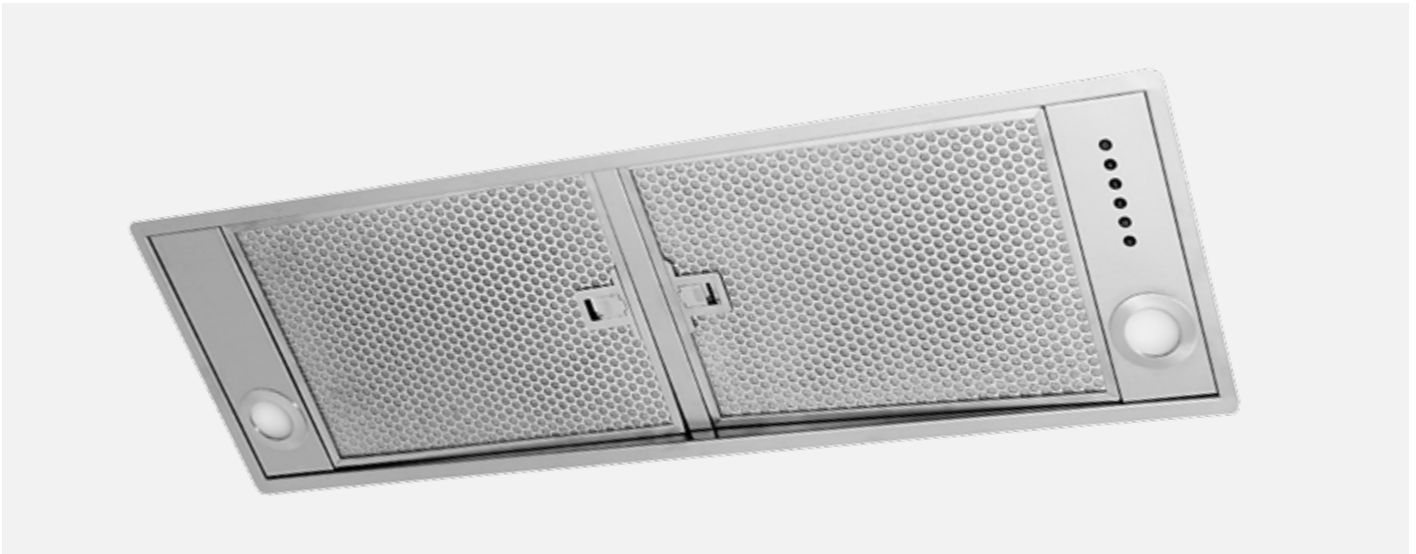

Westin Cache

This is a versatile and popular discreet product designed to fit into a chimney or kitchen furniture and is available in a wide range of sizes.

- Width: 520mm, 700mm, 800mm, 900mm or 1100mm
- Depth: 292mm
- Height: 280mm
- Finish: Stainless steel
- Controls: 4-speed remote, 4-speed push button
- Lighting: 2x 2.6W natural white (4000K) LED (3x on 1100 model)
- Filters: Aluminium mesh, suitable for dishwashers
- Duct position: Left, right, rear or top (must specify)
- Motor options: Internal, remote or recirculating
- Energy rating: **A** (internal motor)
- Energy rating: **B** (remote motor)

520mm model

+ Westin *Plus* suggestions – adapt any of the following:
lights, colour, width, length, hide the filters

www.westin.co.uk
sales@westin.co.uk
+44 (0) 1484 421585

W.S.Westin Ltd
Phoenix Mills
Leeds Road
Huddersfield
HD1 6NG
United Kingdom