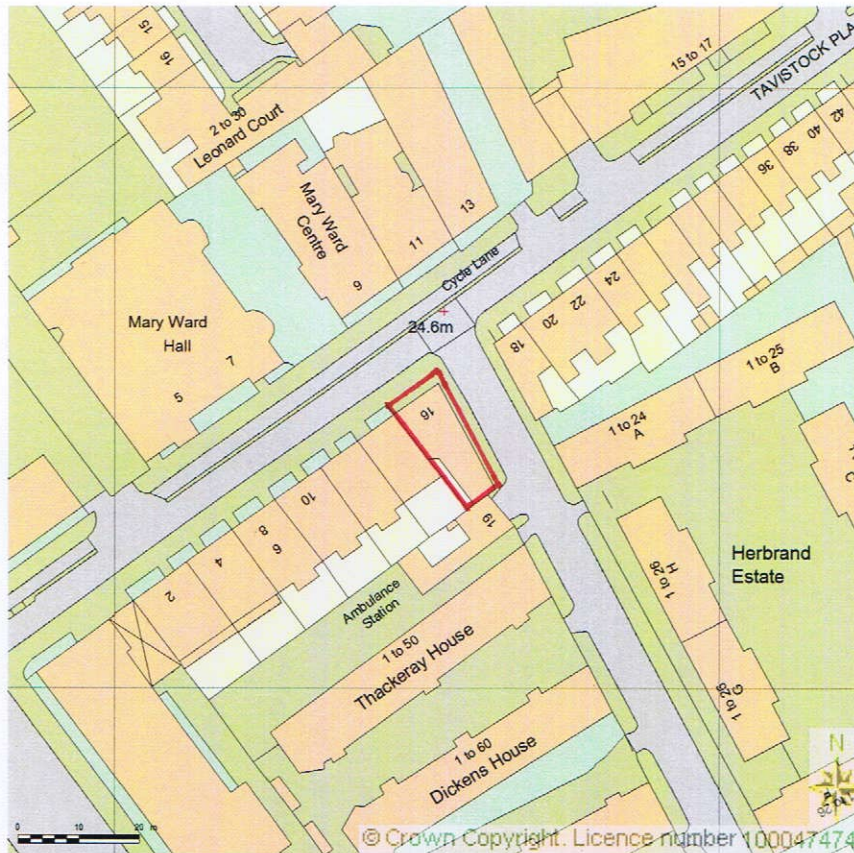

**SITE LOCATION PLAN
AREA 2 HA
SCALE 1:1250 on A4
CENTRE COORDINATES: 530053, 182343**

Supplied by Streetwise Maps Ltd
www.streetwise.net
Licence No: 100047474
03/12/2015 08:42

Location Plan
16 Tavistock Place, London WC1H 9RU