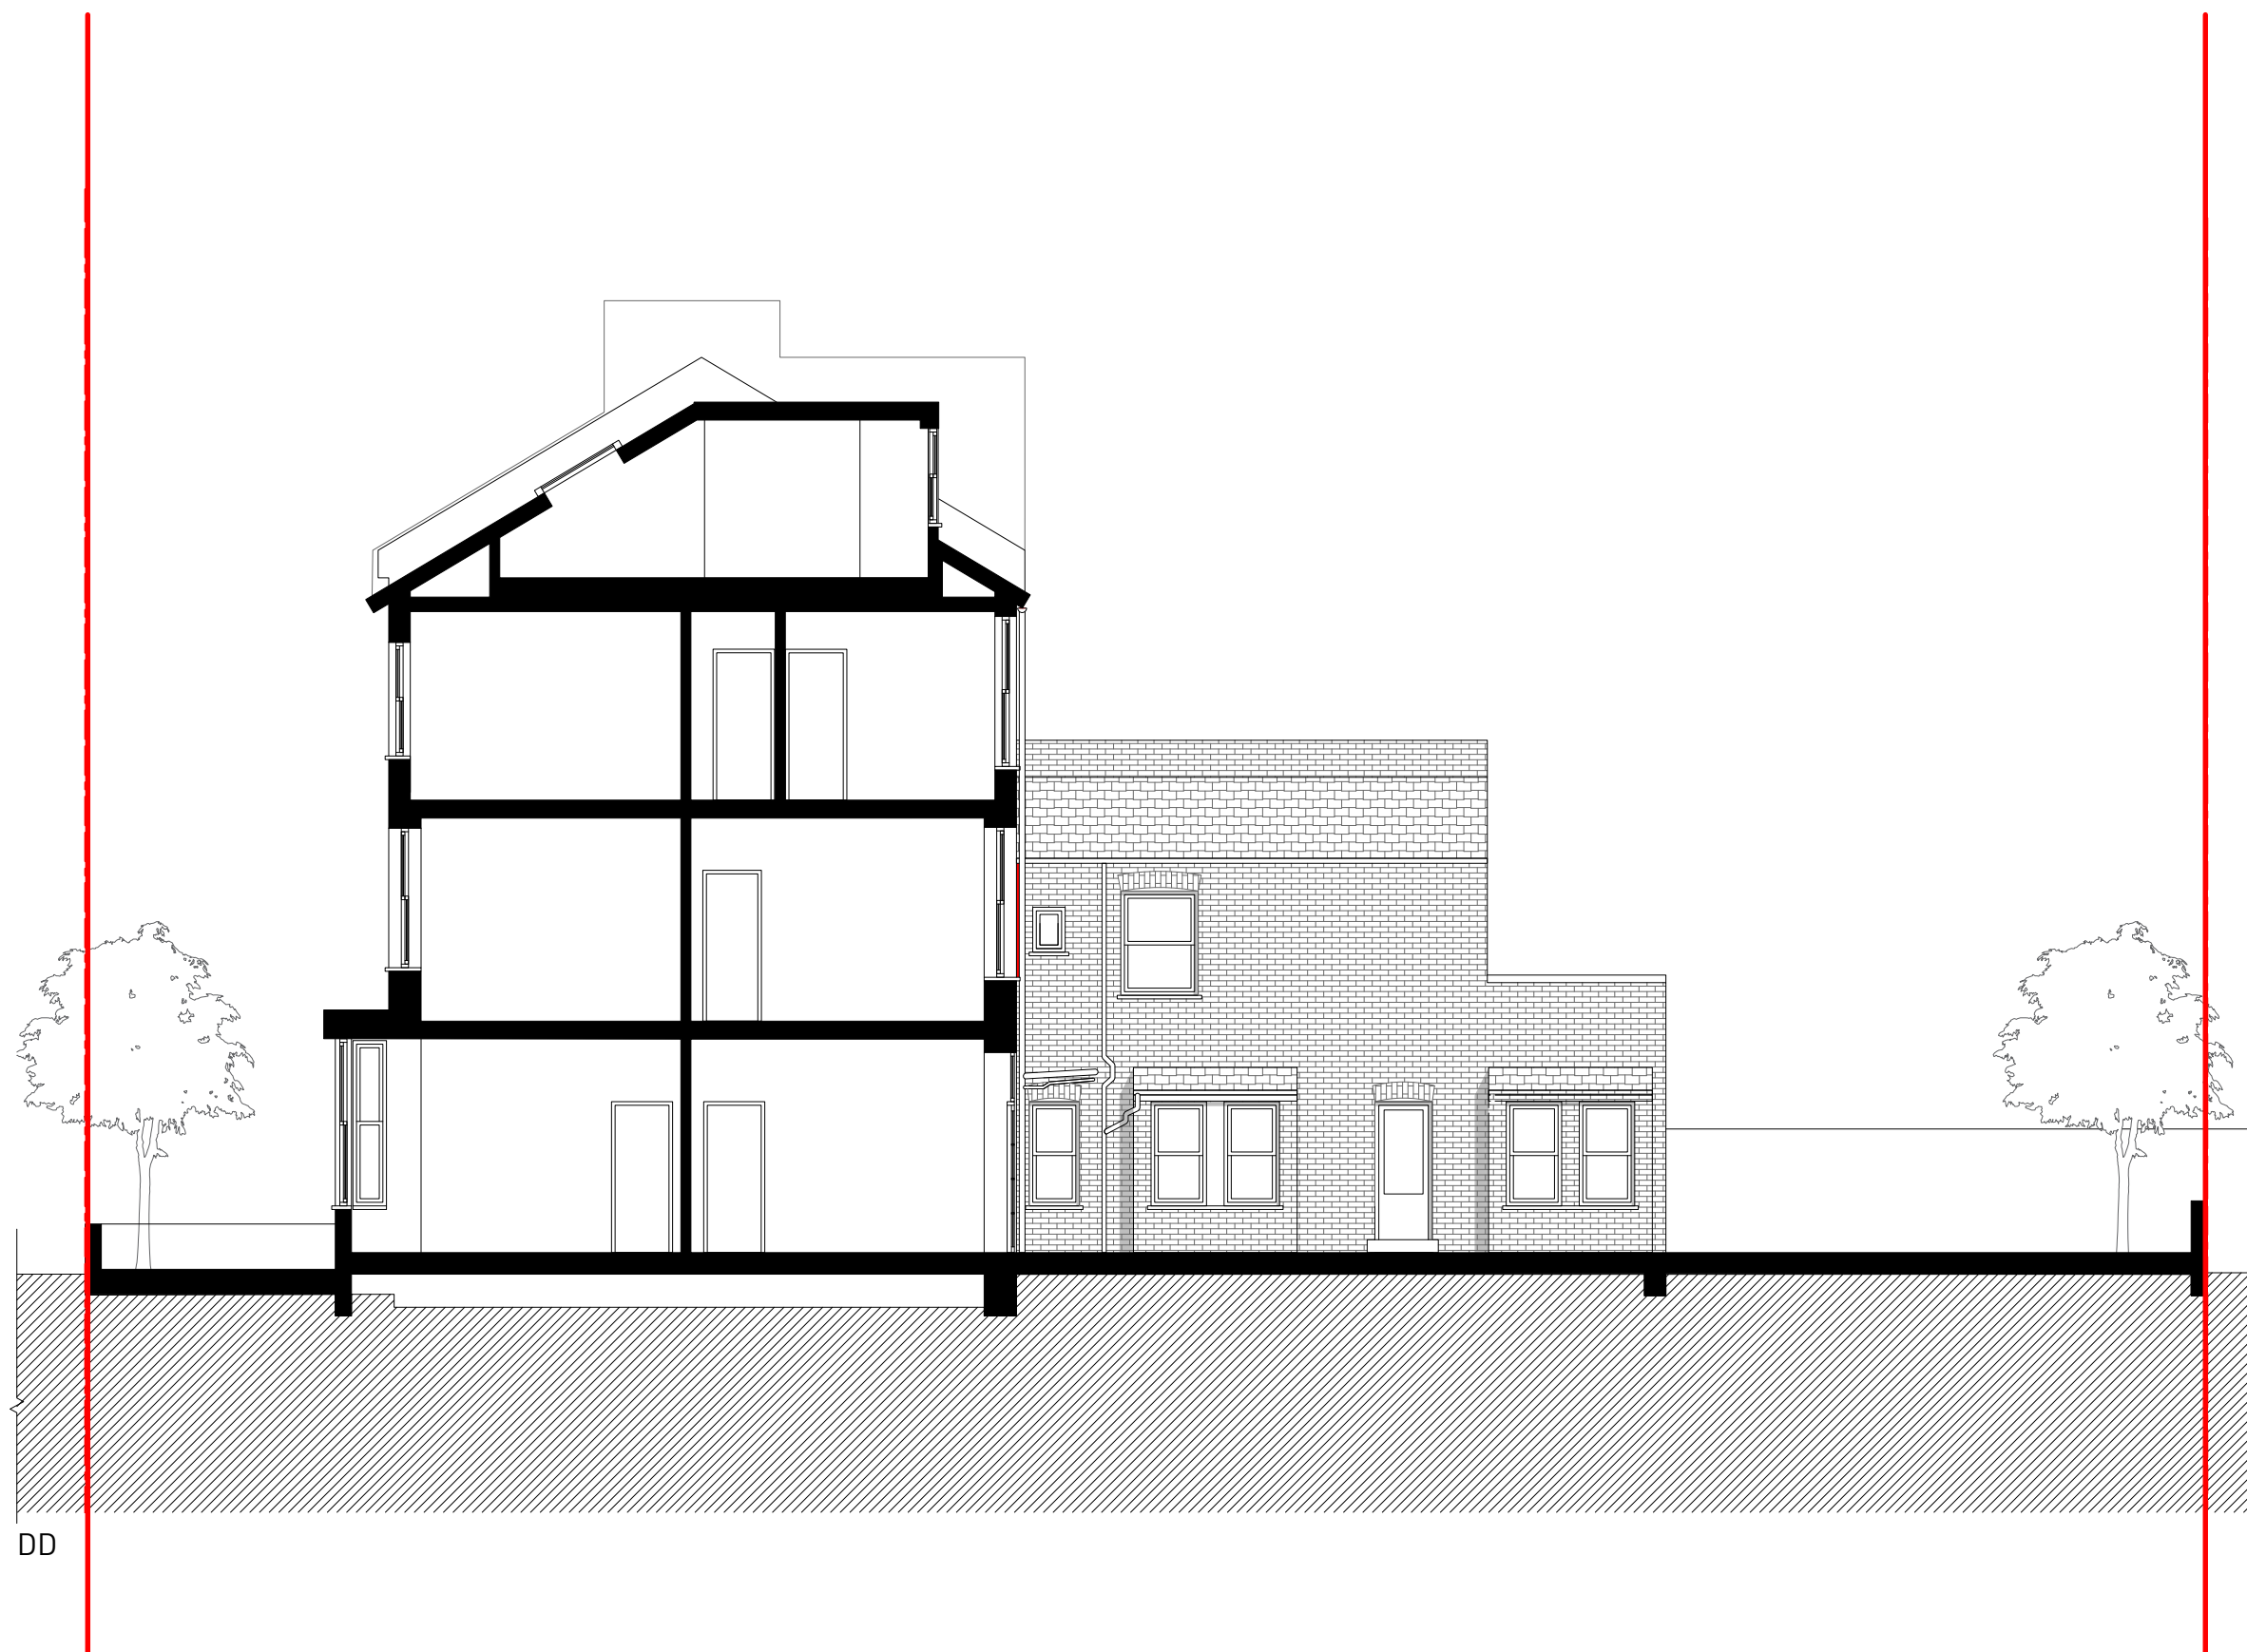

REVISION

REV	DATE	DESCRIPTION	BY
01	17/08/2021	PROGRESS UPDATE	DK

SCALE

KEY

1:100@A3 (1:50 @ A1)

EXISTING
NEW

DD

PROJECT

No. Name
 564 7 RAVELEY ST

DRAWING STATUS

PLANNING

P

DRAWING TITLE

EXISTING
 SECTION DD

DRAWING NUMBER

564_00-620