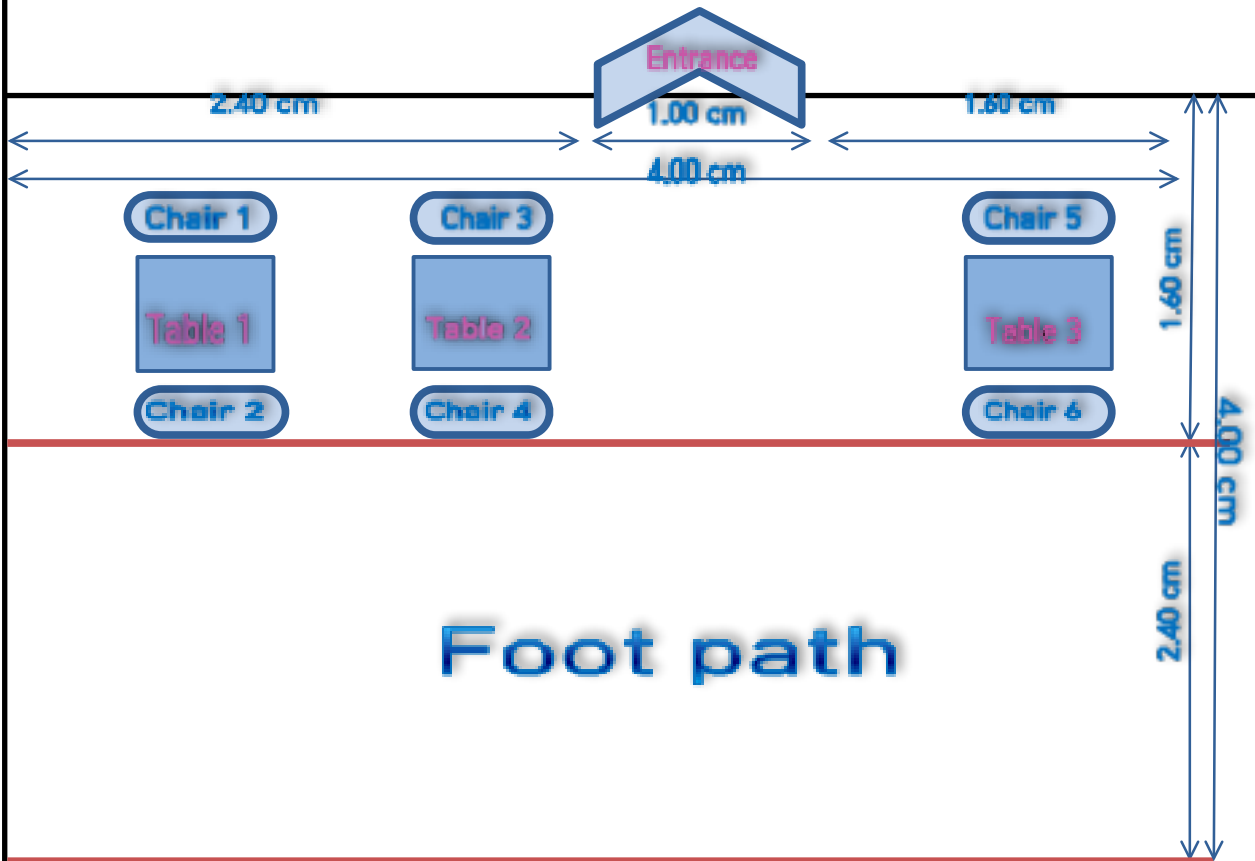

Bisou Cafe

149 King's Cross Road

TABLE & CHAIR'S MEASUREMENT

TABLE: Lenth 0.75, Width 0.75m

CHAIR: Lenth 0.5m, Width 0.5m