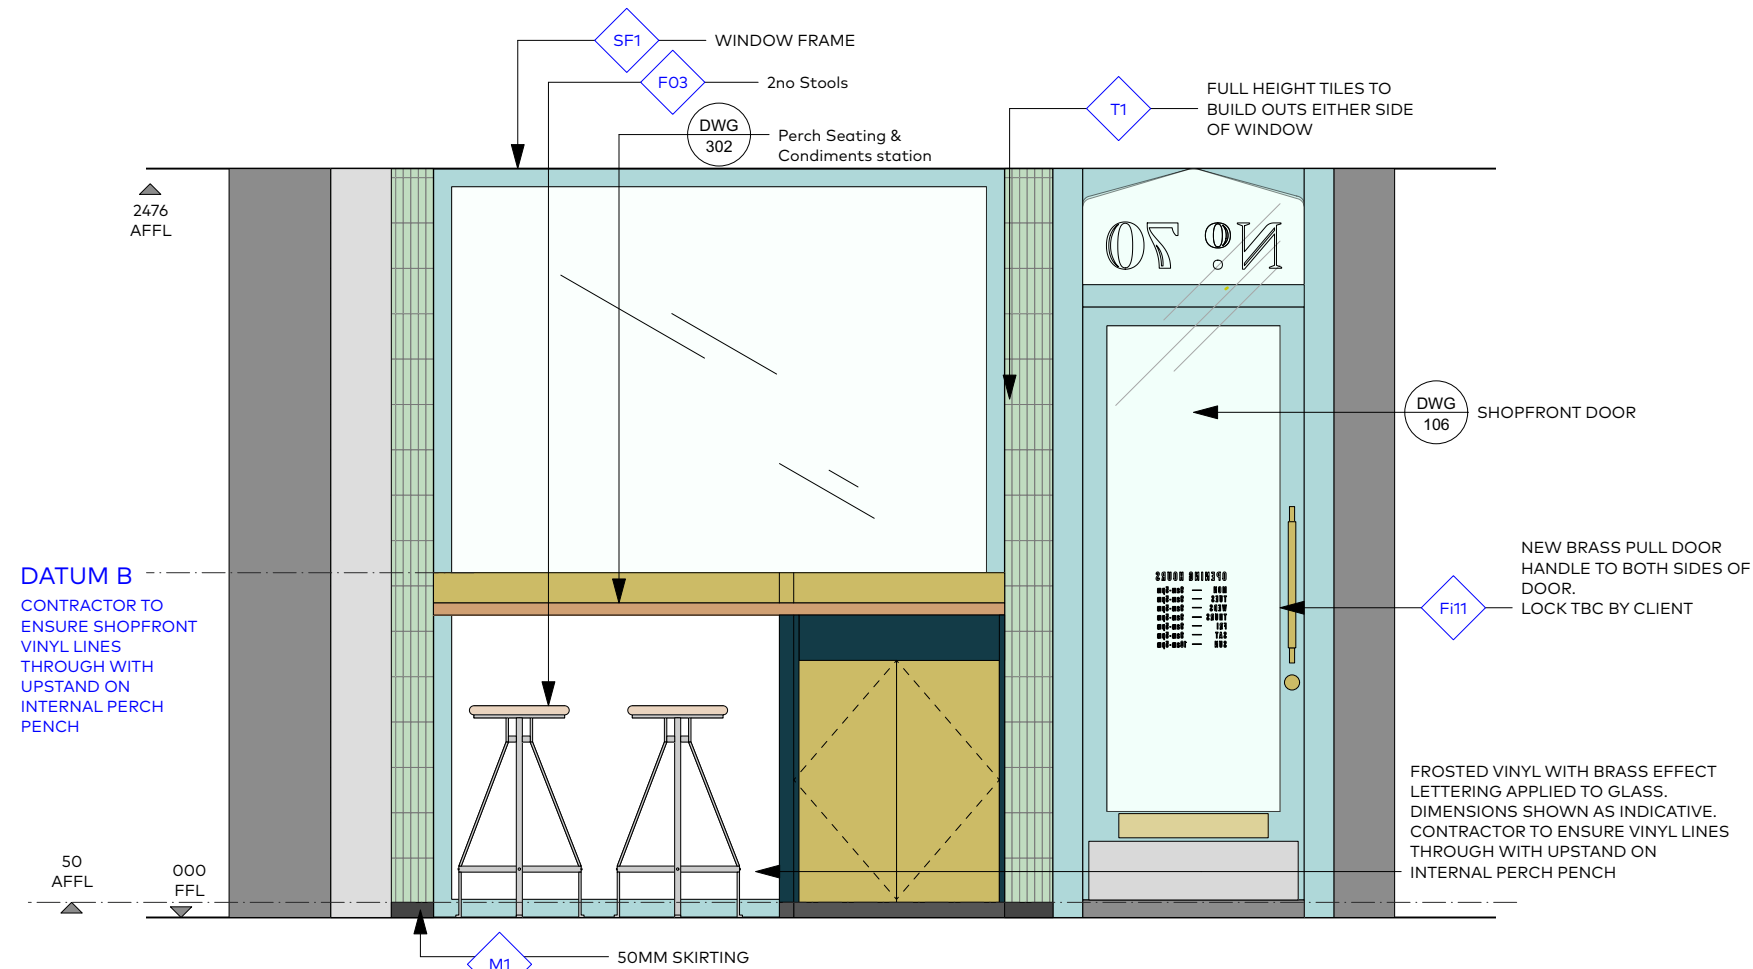

2 SECTION AA
Scale: 1:25

Notes:
FULL SITE SURVEY REQUIRED PRIOR TO STARTING WORKS ON SITE, EXISTING DIMENSIONS SHOWN AS INDICATIVE

Revision Notes:
REV A - TITLE BLOCK AMENDED

Suite 3.02, Grand Union Studios, 332 Ladbroke Grove, London, W10 5AD
+44 (0) 20 7183 8326 | theyardcreative.com

Project:
BREAD AHEAD HAMPSTEAD

Drawing:
PROPOSED INTERNAL ELEVATION A

Drawing No:
200

Date:
26.08.2021

Revision:
A

Drawn:
AB

Checked:
LP

Scale @A3:
1:25,1:100@A3

Status:
DESIGN