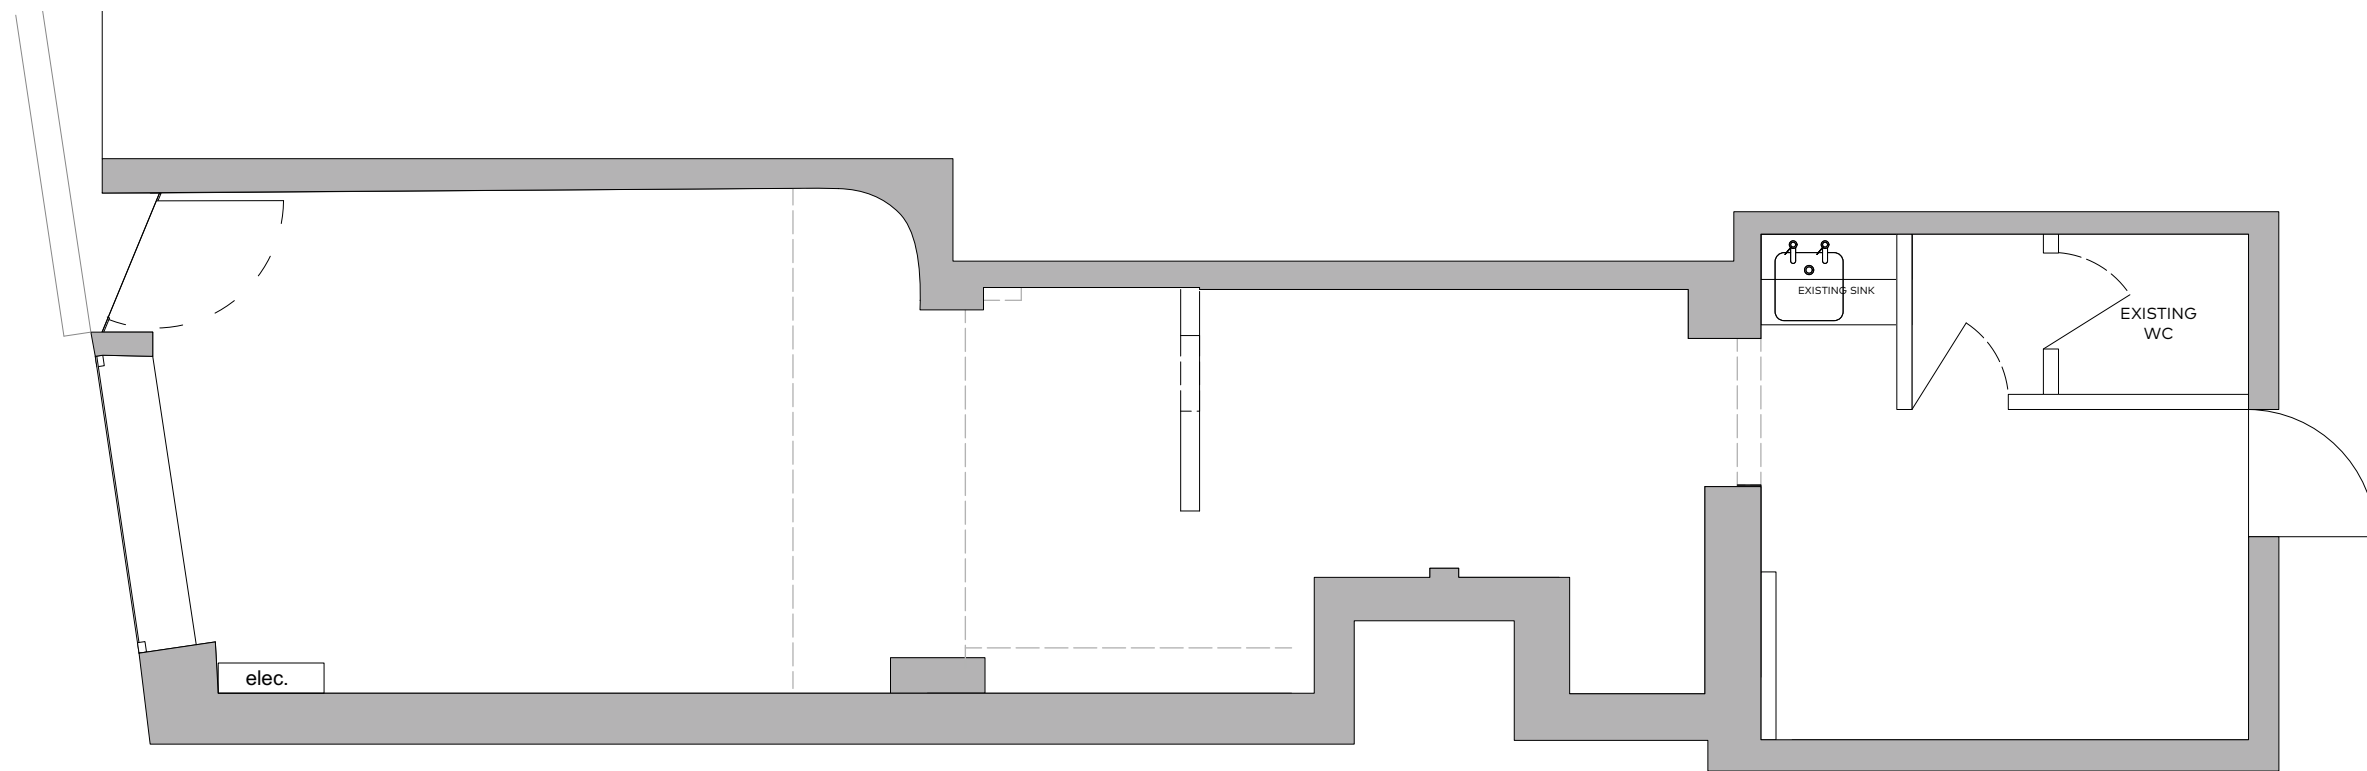

Notes:

Revision Notes:

REV A - SCALE BAR ADDED

Suite 3.02, Grand Union Studios, 332 Ladbrooke Grove, London, W10 5AD
+44 (0) 20 7183 8326 | theyardcreative.com

Client:

**BREAD
AHEAD**

Project:

BREAD AHEAD HAMPSTEAD

Drawing:

EXISTING PLAN

Drawing No:

005

Date:

26.08.2021

Revision:

A

Drawn:

AB

Checked:

LP

Scale @A3:

1:50@A3

Status:

DESIGN

1 EXISTING PLAN
Scale: 1:50