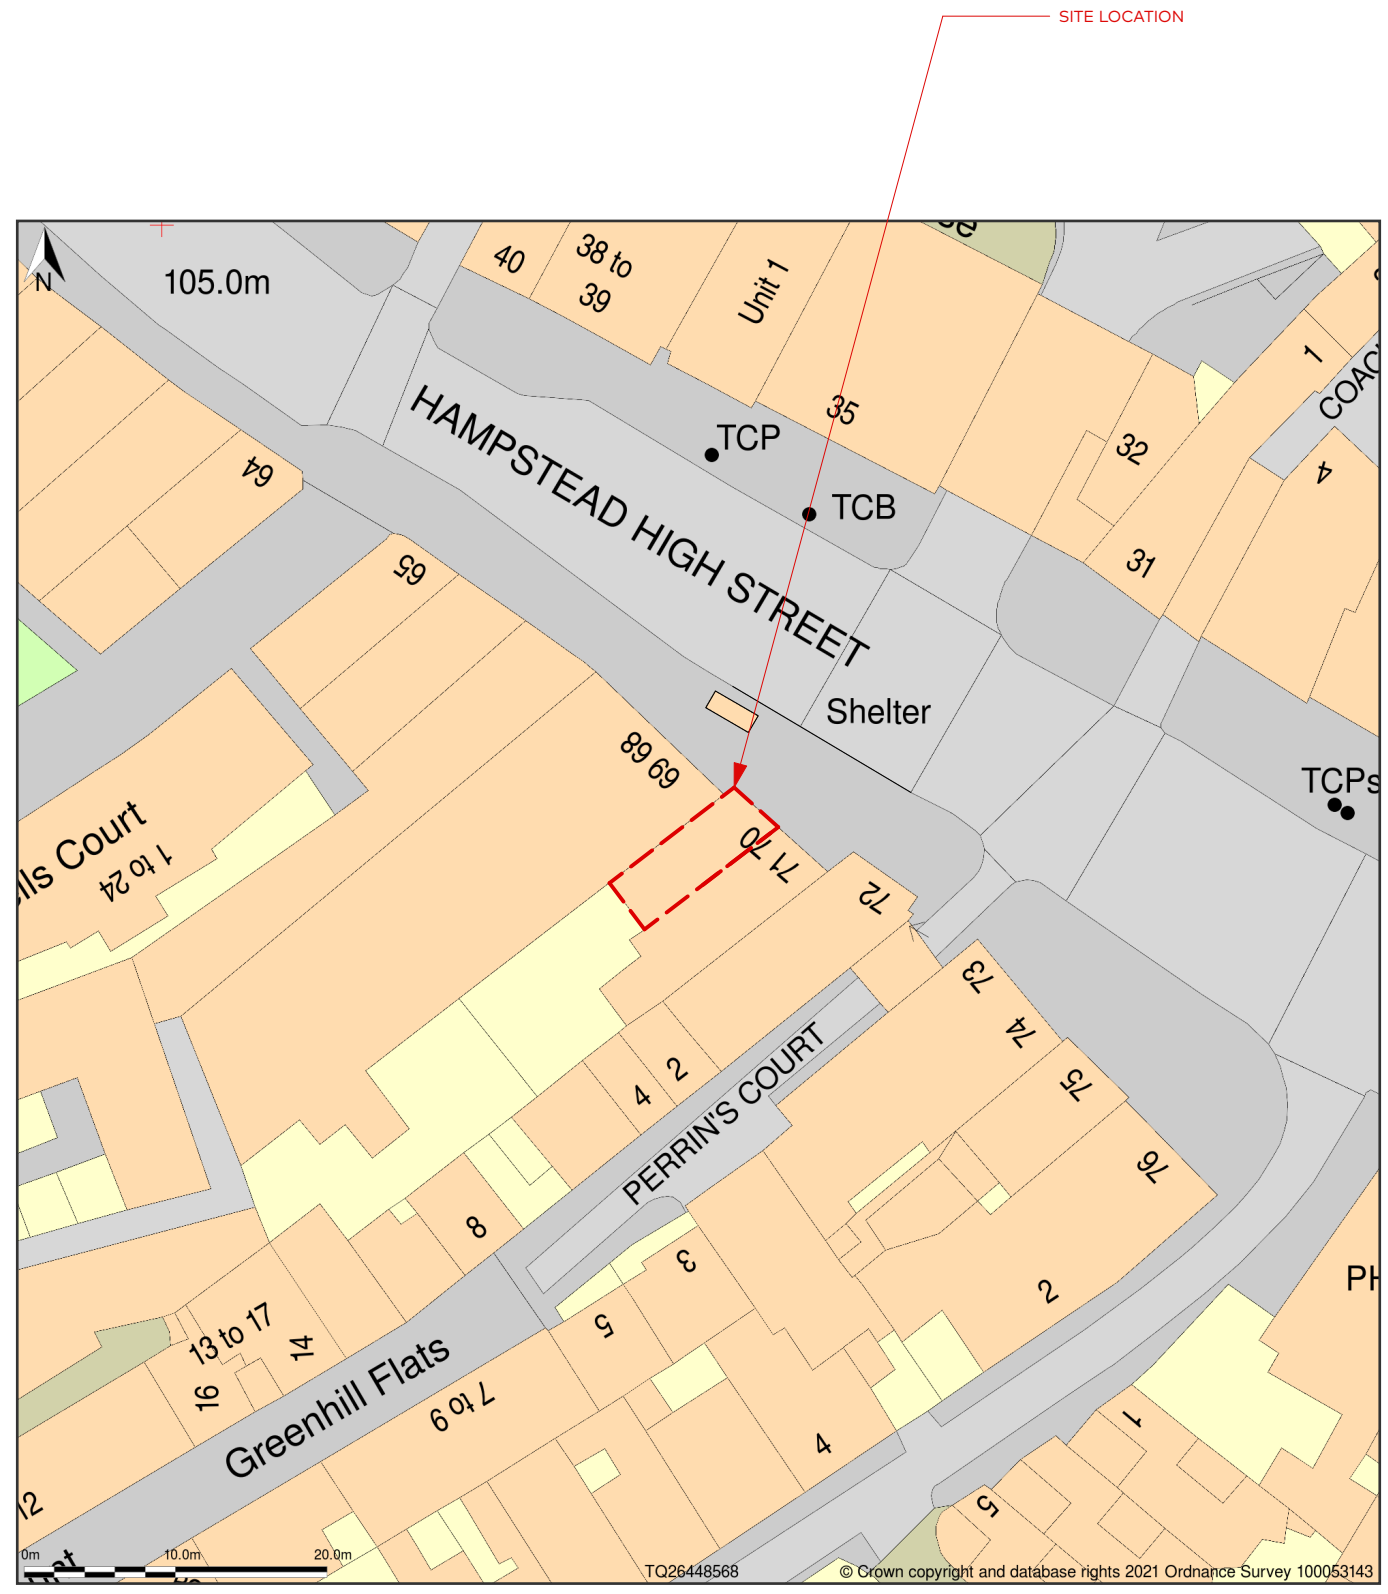

Notes:
FULL SITE SURVEY REQUIRED PRIOR TO STARTING WORKS ON SITE, EXISTING DIMENSIONS SHOWN AS INDICATIVE

3 SITE PLAN
Scale: 1:500

Revision Notes:

Suite 3.02, Grand Union Studios, 332 Ladbroke Grove, London, W10 5AD
+44 (0) 20 7183 8326 | theyardcreative.com

Client: **BREAD AHEAD**

Project: **BREAD AHEAD HAMPSTEAD**

Drawing: **SITE PLAN**

Drawing No: **004**

Date: **26.08.2021** Revision:

Drawn: **AB** Checked: **LP**

Scale @A3: **1:500@A3** Status: **DESIGN**