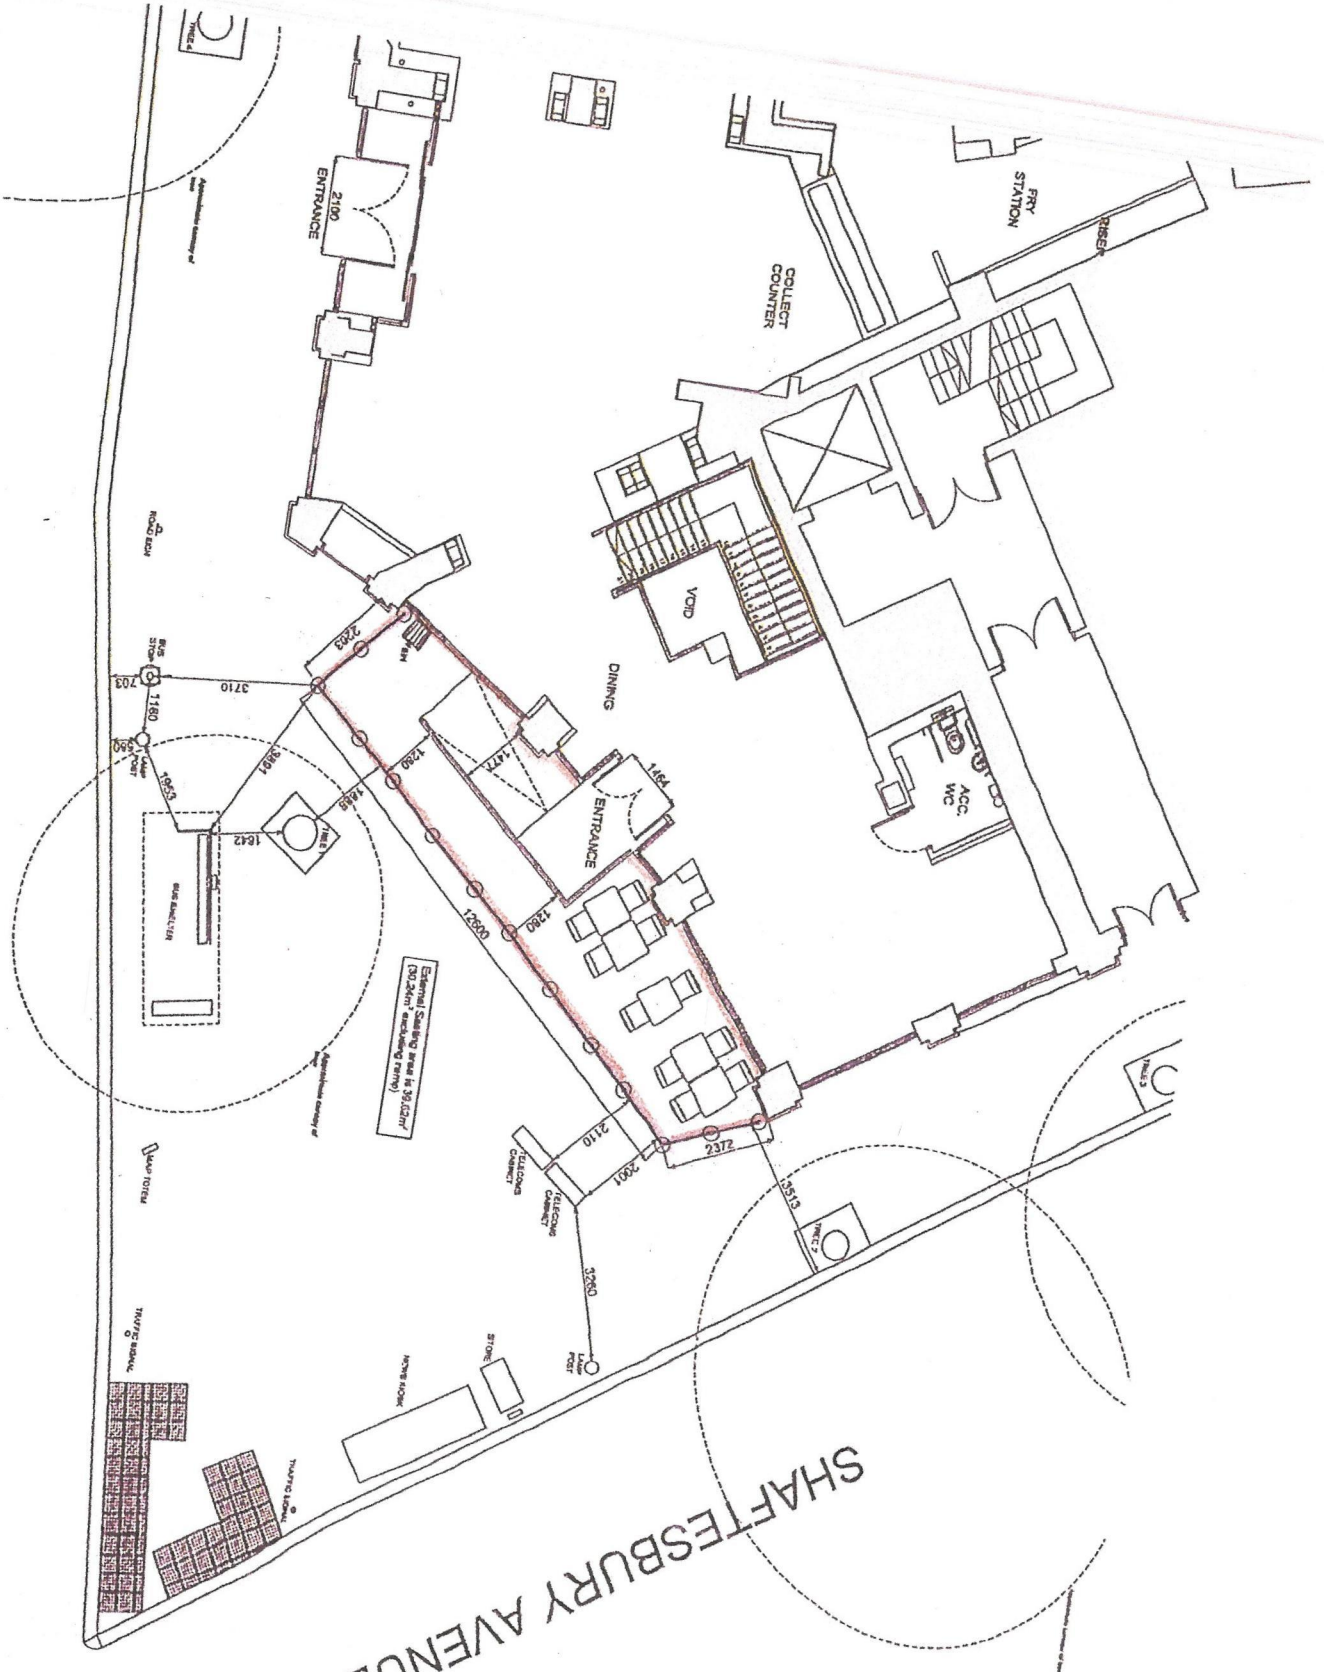

CHARING CROSS ROAD

SHAFTESBURY AVENUE

External Seating area is 36.02m²
(30.24m² including tiling)

Key - Furniture Dimensions

| Item | Quantity | Dimensions |
|-------|----------|------------|
| Table | 1 | 1200 x 600 |
| Chair | 1 | 450 x 450 |
| Stool | 1 | 300 x 300 |

1401