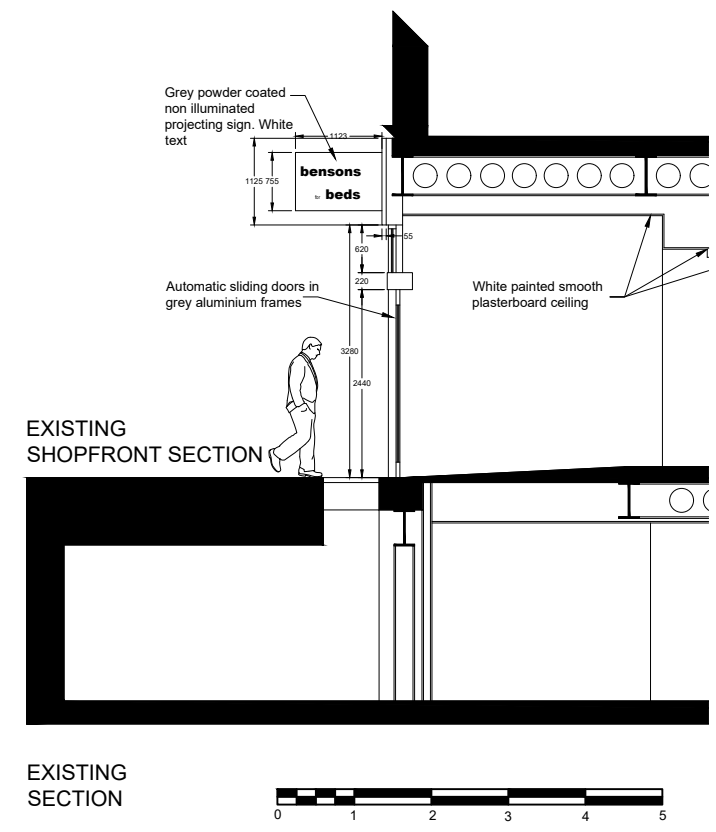

EXISTING GROUND FLOOR PLAN

ENTRANCE

Automatic sliding entrance doors
Control panels for intruder alarm, fire alarm, 1st man in lights, disabled refuge

Fire doors from offices above

EXISTING SHOPFRONT FRONT ELEVATION

bensons for beds

ENTRANCE

Automatic sliding entrance doors - grey aluminium with clear glass
Fixed panel

Fire doors from offices above

Grey powder coated aluminium shopfront with clear toughened glass
Grey powder plinth cover

Grey powder coated non illuminated projecting sign
Grey powder coated grille for ventilation
Grey painted render

Internally illuminated sign panel. White lettering out of grey 55mm thick box

Grey powder coated non illuminated projecting sign. White text