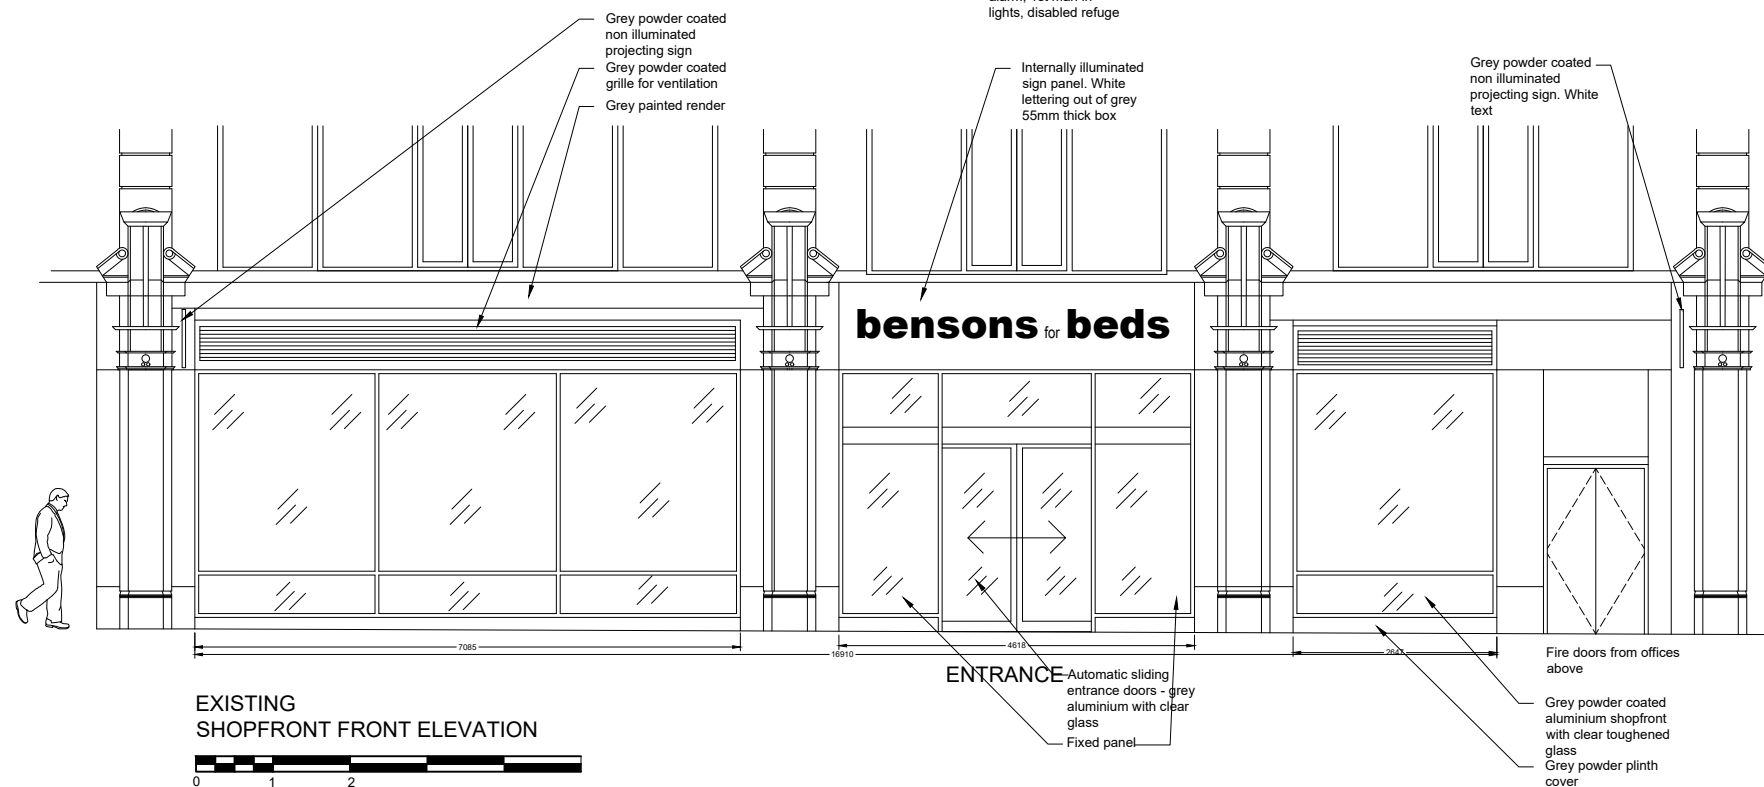

EXISTING GROUND FLOOR PLAN

ENTRANCE

Automatic sliding entrance doors
Control panels for intruder alarm, fire alarm, 1st man in lights, disabled refuge

Fire doors from offices above

EXISTING SHOPFRONT FRONT ELEVATION

bensons for beds

ENTRANCE

Automatic sliding entrance doors - grey aluminium with clear glass
Fixed panel

Fire doors from offices above

Grey powder coated aluminium shopfront with clear toughened glass
Grey powder plinth cover

Grey powder coated non illuminated projecting sign
Grey powder coated grille for ventilation
Grey painted render

Internally illuminated sign panel. White lettering out of grey 55mm thick box

Grey powder coated non illuminated projecting sign. White text