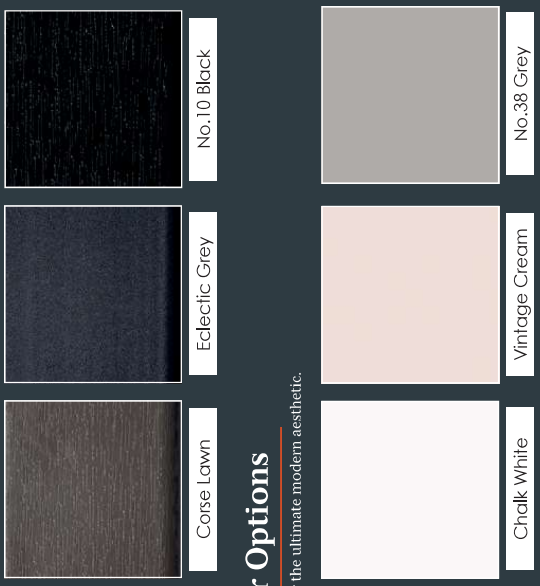

After - R7 In Golden Oak With A Decorative Glazing Bead

WINDOWS & DOORS

THE WAY THEY'RE
MEANT TO BE™

Colour Inspiration

Residence 7 is designed to suit multiple applications and styles, it is the way you want them to be. A range of colours and shades to suit different architectural periods and individual choices - tailored to your home.
Your Residence, your way.

Graduate Colour Options

A range of foil colour for an authentic timber look.

Element Colour Options

A range of matt uti-foil colour for the ultimate modern aesthetic.

Mechanically Jointed R7 Windows & Doors In Painswick

“They have transformed the look of our house”

The Sharpes

Personalised Internal Style

A glazing bead is the part that secures your glass and by choosing one of our five glazing bead options to suit your individual style, you can personalise the internal aesthetic of your windows. With a choice of both 28mm double glazing and 44mm triple glazing, performance comes as standard.

WINDOWS & DOORS

THE WAY THEY'RE
MEANT TO BE™

**“We couldn’t
be happier
with our new
windows”**

The Cummins

		INSIDE COLOUR	
		Chalk White (unfoiled)	Matching Outside Colour
OUTSIDE COLOUR	Grained White		✓
	Clotted Cream		✓
	Cotswold Green		✓
	Painswick		✓
	English Oak		✓
	Irish Oak		✓
	Golden Oak		✓
	Rosewood		✓
	Eclectic Grey		✓
	No 10 Black		✓
	Corse Lawn		✓
	Vintage Cream (unfoiled)		✓
	Chalk White (unfoiled)		✓
	No. 38 Grey (unfoiled)		✓