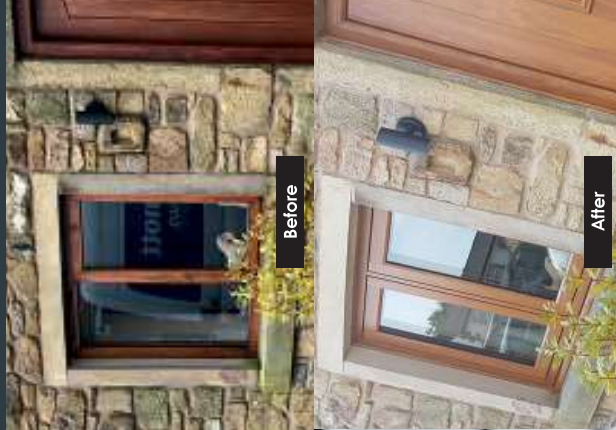

Your Home, Your Way

Create an individual design statement for your home with a range of luxury colour finishes and hardware options, all having been carefully created with you in mind, allowing you to replace your current windows and doors with a more efficient, secure and attractive system.

Maintenance Free

With the sometimes frantic pace of modern living, you need your windows and doors to look their best with the minimum of effort. R7 windows are virtually maintenance free; no painting, sanding or staining required! A simple wipe clean, so you can spend more time doing the things you love.

Manufacturing Techniques

Residence 7 has been designed to embrace multiple manufacturing techniques.

A mitre welding technique can fuse the joints together diagonally for a contemporary appearance, or choose the 'Crat' weld for a seamless diagonal weld. The TimberweldR process welds the profiles with a timber look to both sides, or MechWeld/External Timber Look (ETL) gives a diagonal weld to the internal, with a timber look to the external. Of course, there's also the traditional mechanical joint fabrication for the ultimate timber alternative process.

After - R7 In Golden Oak With A Decorative Glazing Bead

WINDOWS & DOORS

THE WAY THEY'RE
MEANT TO BE™