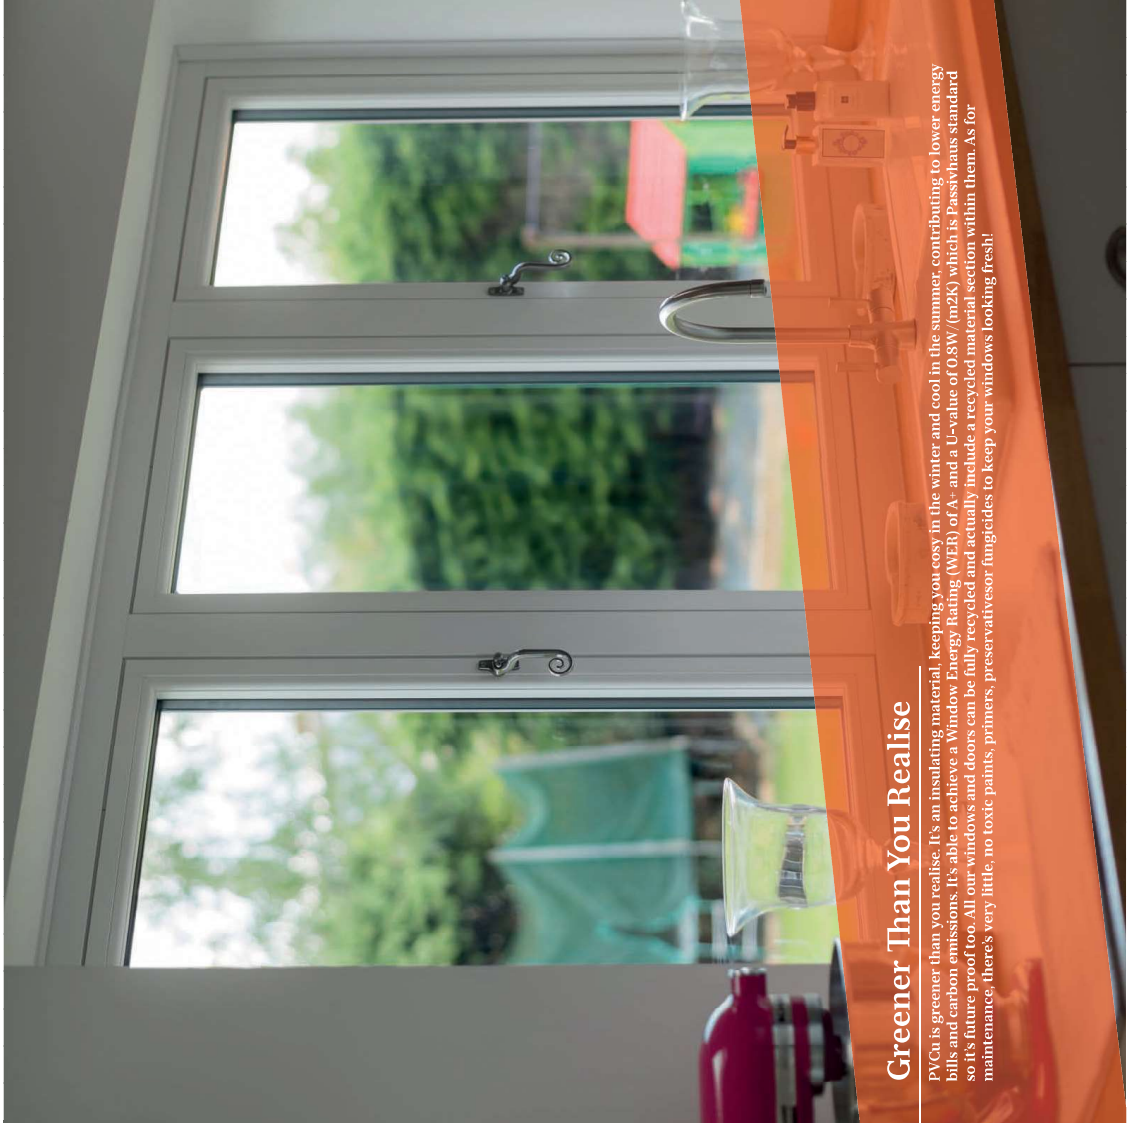

Greener Than You Realise

PVCu is greener than you realise. It's an insulating material, keeping you cosy in the winter and cool in the summer, contributing to lower energy bills and carbon emissions. It's able to achieve a Window Energy Rating (WER) of A+ and a U-value of 0.8W/(m²K) which is Passivhaus standard so it's future proof too. All our windows and doors can be fully recycled and actually include a recycled material section within them. As for maintenance, there's very little, no toxic paints, primers, preservatives or fungicides, to keep your windows looking fresh!

7 Chamber Design

Residence 7 has been engineered to meet current and anticipated future standards. Other window frames typically offer 3 or 5 chambers and are usually 70mm wide, R7 has 7 chambers and is 75mm wide, resulting in superior thermal, acoustic, strength and security performances.