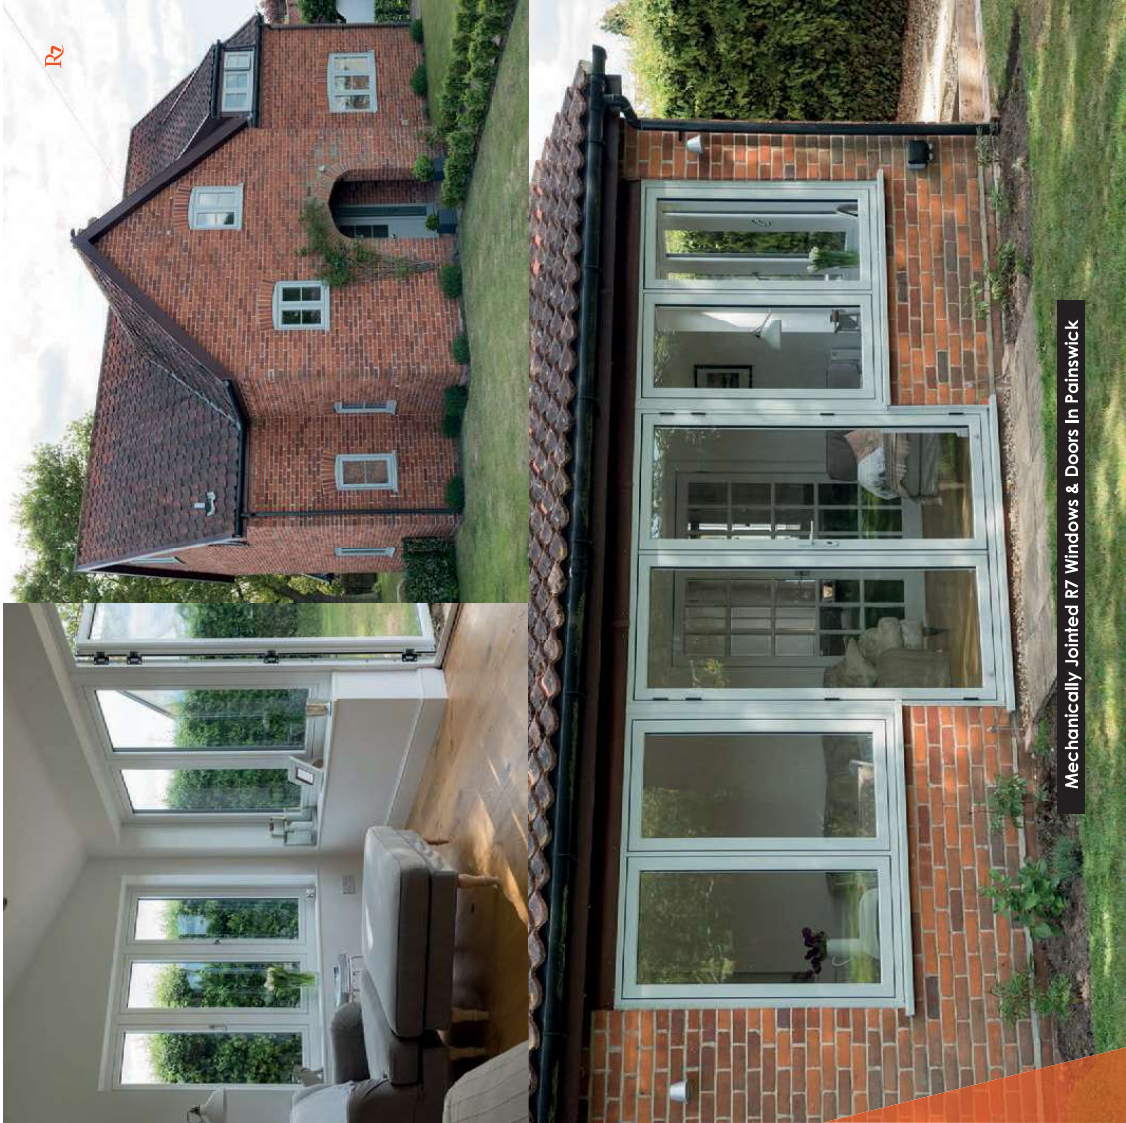

Mechanically Jointed R7 Windows & Doors In Painswick