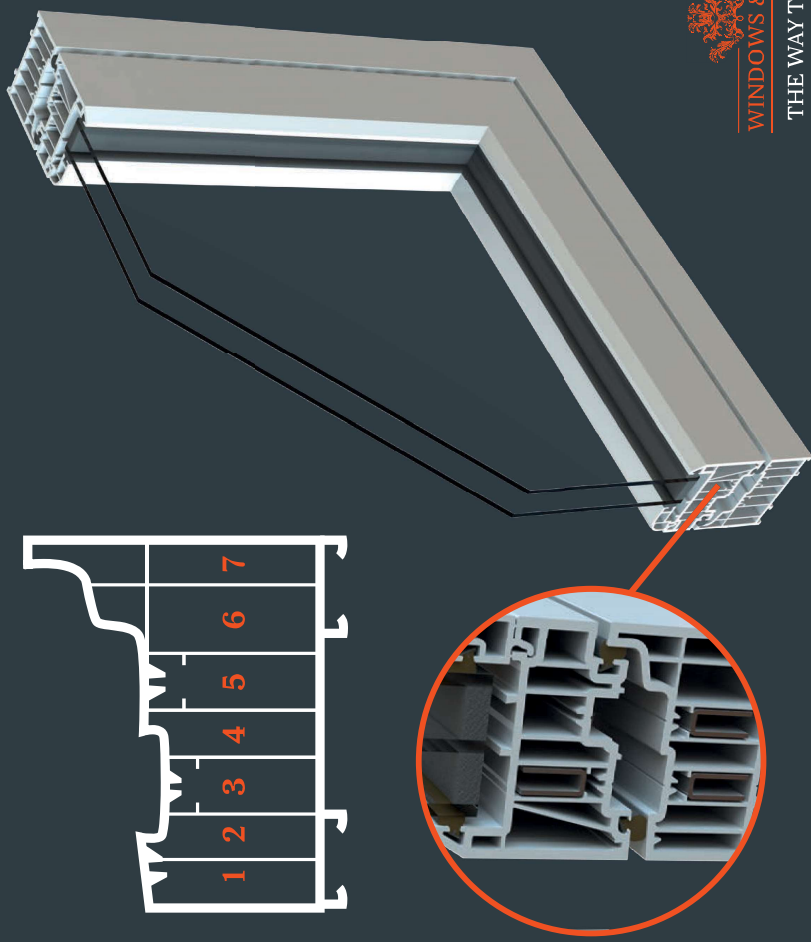

7 Chamber Design

Residence 7 has been engineered to meet current and anticipated future standards. Other window frames typically offer 3 or 5 chambers and are usually 70mm wide, R7 has 7 chambers and is 75mm wide, resulting in superior thermal, acoustic, strength and security performances.

Energy Efficient Glazing

Residence 7 is designed to accommodate 'energy efficient glazing' this term is used to describe double glazing or triple glazing used in modern windows. Residence 7 has options for 28mm double glazing or 44mm triple glazing. The glazing bead is always on the inside which contributes to a higher security performance.