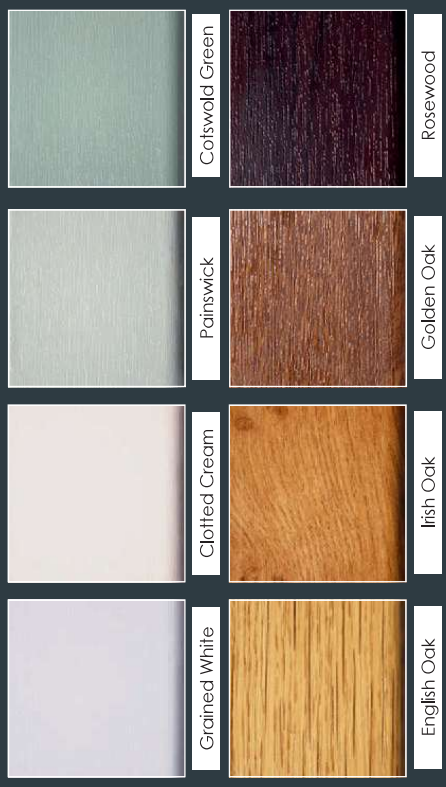

Graduate Colour Options

A range of foil colour for an authentic timber look.

Element Colour Options

A range of matt uti-foil colour for the ultimate modern aesthetic.

Mechanically Jointed R7 Windows & Doors In Painswick

WINDOWS & DOORS

THE WAY THEY'RE
MEANT TO BE™

**“We couldn’t
be happier
with our new
windows”**

The Cummins

		INSIDE COLOUR	
		Chalk White (unfoiled)	Matching Outside Colour
OUTSIDE COLOUR	Grained White		✓
	Clotted Cream		✓
	Cotswold Green		✓
	Painswick		✓
	English Oak		✓
	Irish Oak		✓
	Golden Oak		✓
	Rosewood		✓
	Eclectic Grey		✓
	No 10 Black		✓
	Corse Lawn		✓
	Vintage Cream (unfoiled)		✓
	Chalk White (unfoiled)		✓
	No. 38 Grey (unfoiled)		✓