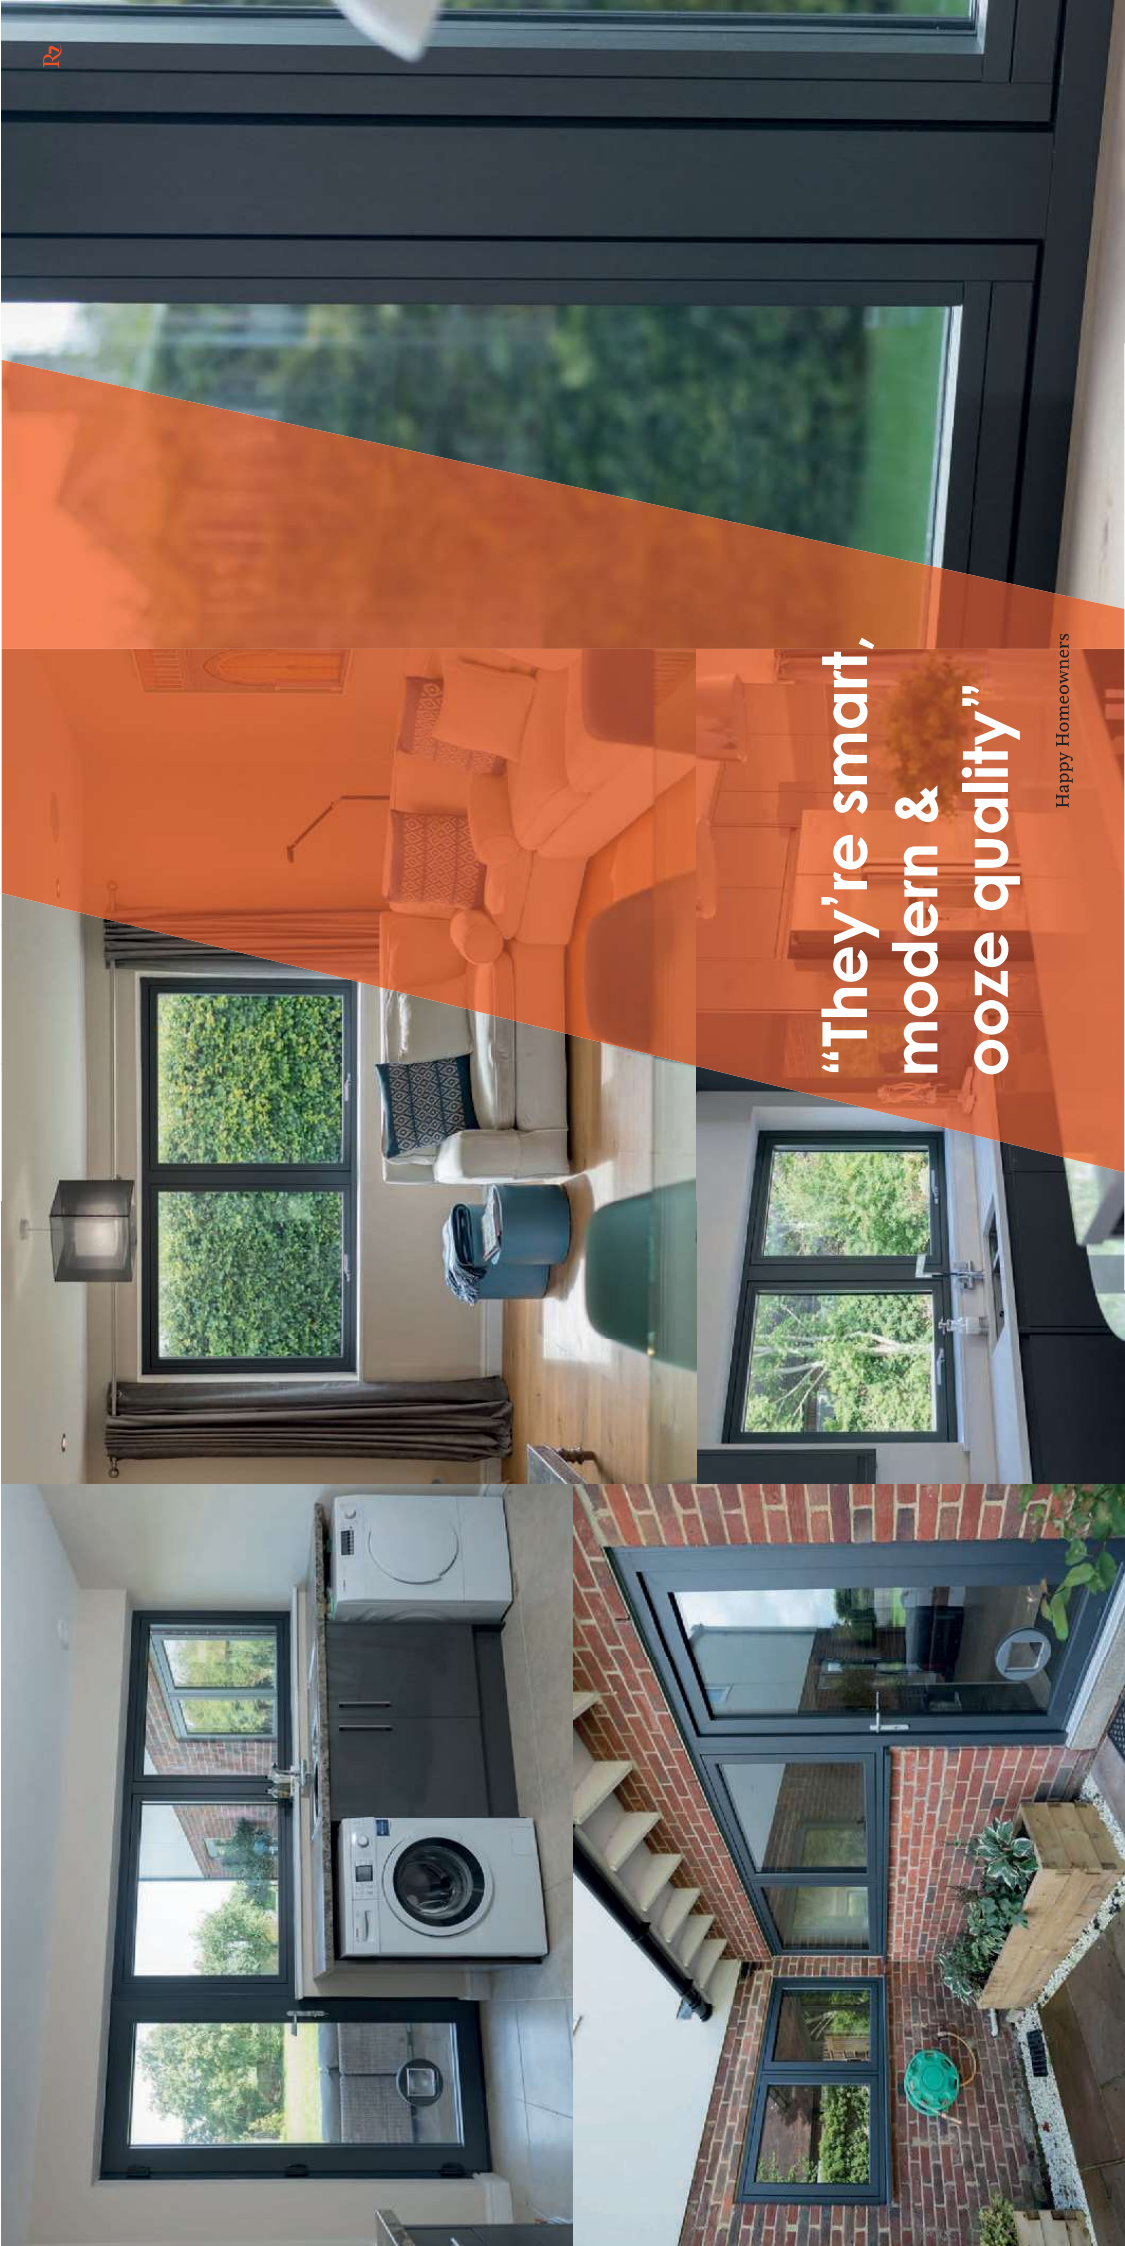

R7[®]

REDEFINING WINDOWS & DOORS

RESIDENCE 7

R7 is here to inspire you on your journey to create your dream home.

Elegantly flush sash exterior and interior gives the R7 its chic modern appearance and versatility to be used for both contemporary new builds and traditional British homes alike. All glass sight-lines are perfectly equal providing symmetry for a timeless kerbside appeal. Choose from one of our five glazing beads to fully personalise your choice, continue the flush contemporary appearance with the Square or soften the look with the Decorative.

Bays & Corner-posts

Contemporary and traditional bay windows and orangeries are easy to create using Residence 7. Choose from delightfully decorative or sleek square corner-posts. R7 has a complete range to suit multiple bay angles and designs. For further personalisation you can choose to add Georgian bar too. It is easy to create your perfect solution to complement your home.