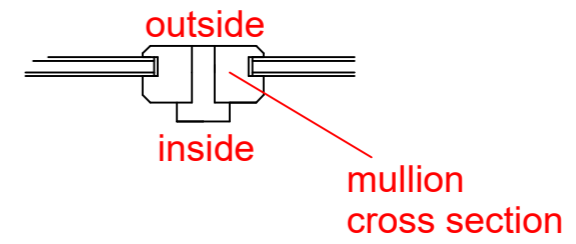

DINING & BEDROOM

house wall

flush casement

inside outside

cross section

KITCHEN A & B

house wall

inside outside

cross section

PRODUCT DETAILS  
R7 grained white upvc conservation type window  
glazing clear  
(product brochure is attached to the application)