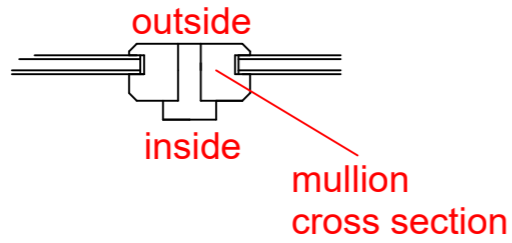

DINING & BEDROOM

house wall

flush casement

inside outside

cross section

KITCHEN A & B

house wall

inside outside

cross section

PRODUCT DETAILS  
R7 grained white upvc conservation type window  
glazing clear  
(product brochure is attached to the application)