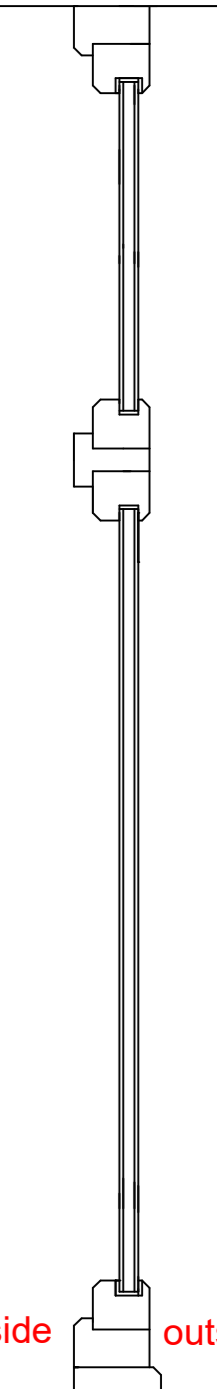

DINING & BEDROOM

house wall

flush casement

inside outside

cross section

KITCHEN A & B

house wall

inside outside

cross section

PRODUCT DETAILS  
R7 grained white upvc conservation type window  
glazing clear  
(product brochure is attached to the application)