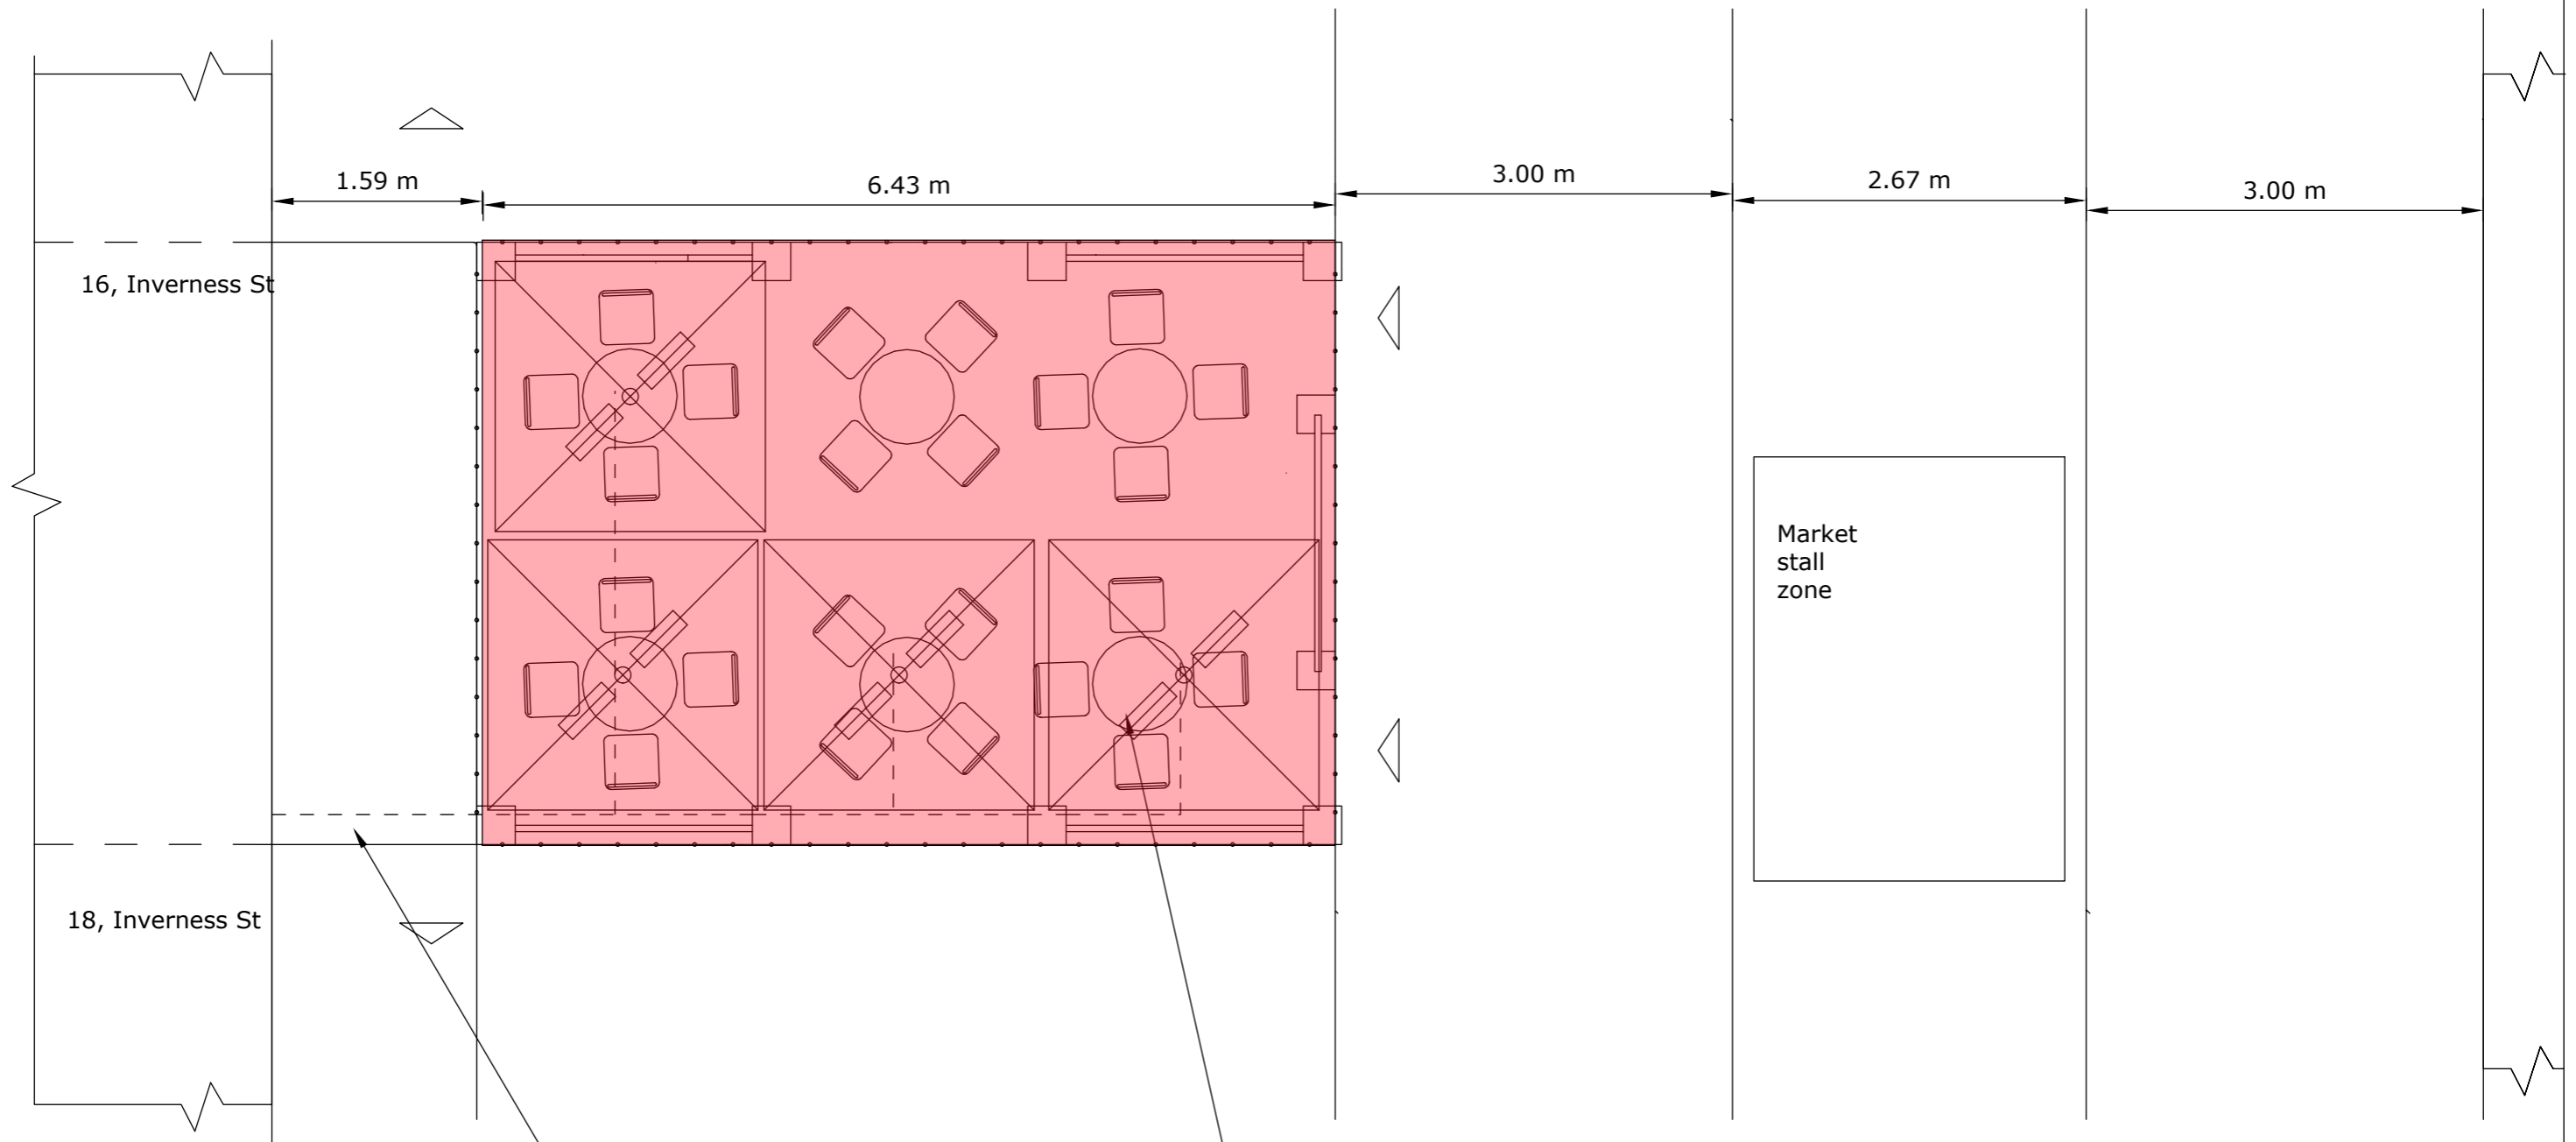

5.72 m

1.60 m

18, Inverness St

line of IP rated cable contained
in a pedestrian cable cover no
higher than 15mm, with tapered
sides and hazard tape.

8 x electric infra red heaters
fixed to the arms of the
parasols

1:50 at A3

Tai Pan Alley, 16, Inverness Street
daytime pavement layout

70cm tables
4 chairs

low height
barriers

2m Parasols
with heaters

licensed
area

access point

16, Inverness St

18, Inverness St

line of IP rated cable contained
in a pedestrian cable cover no
higher than 15mm, with tapered
sides and hazard tape.

8 x electric infra red heaters
fixed to the arms of the
parasols

0 .5 1.5 2.5 5.0