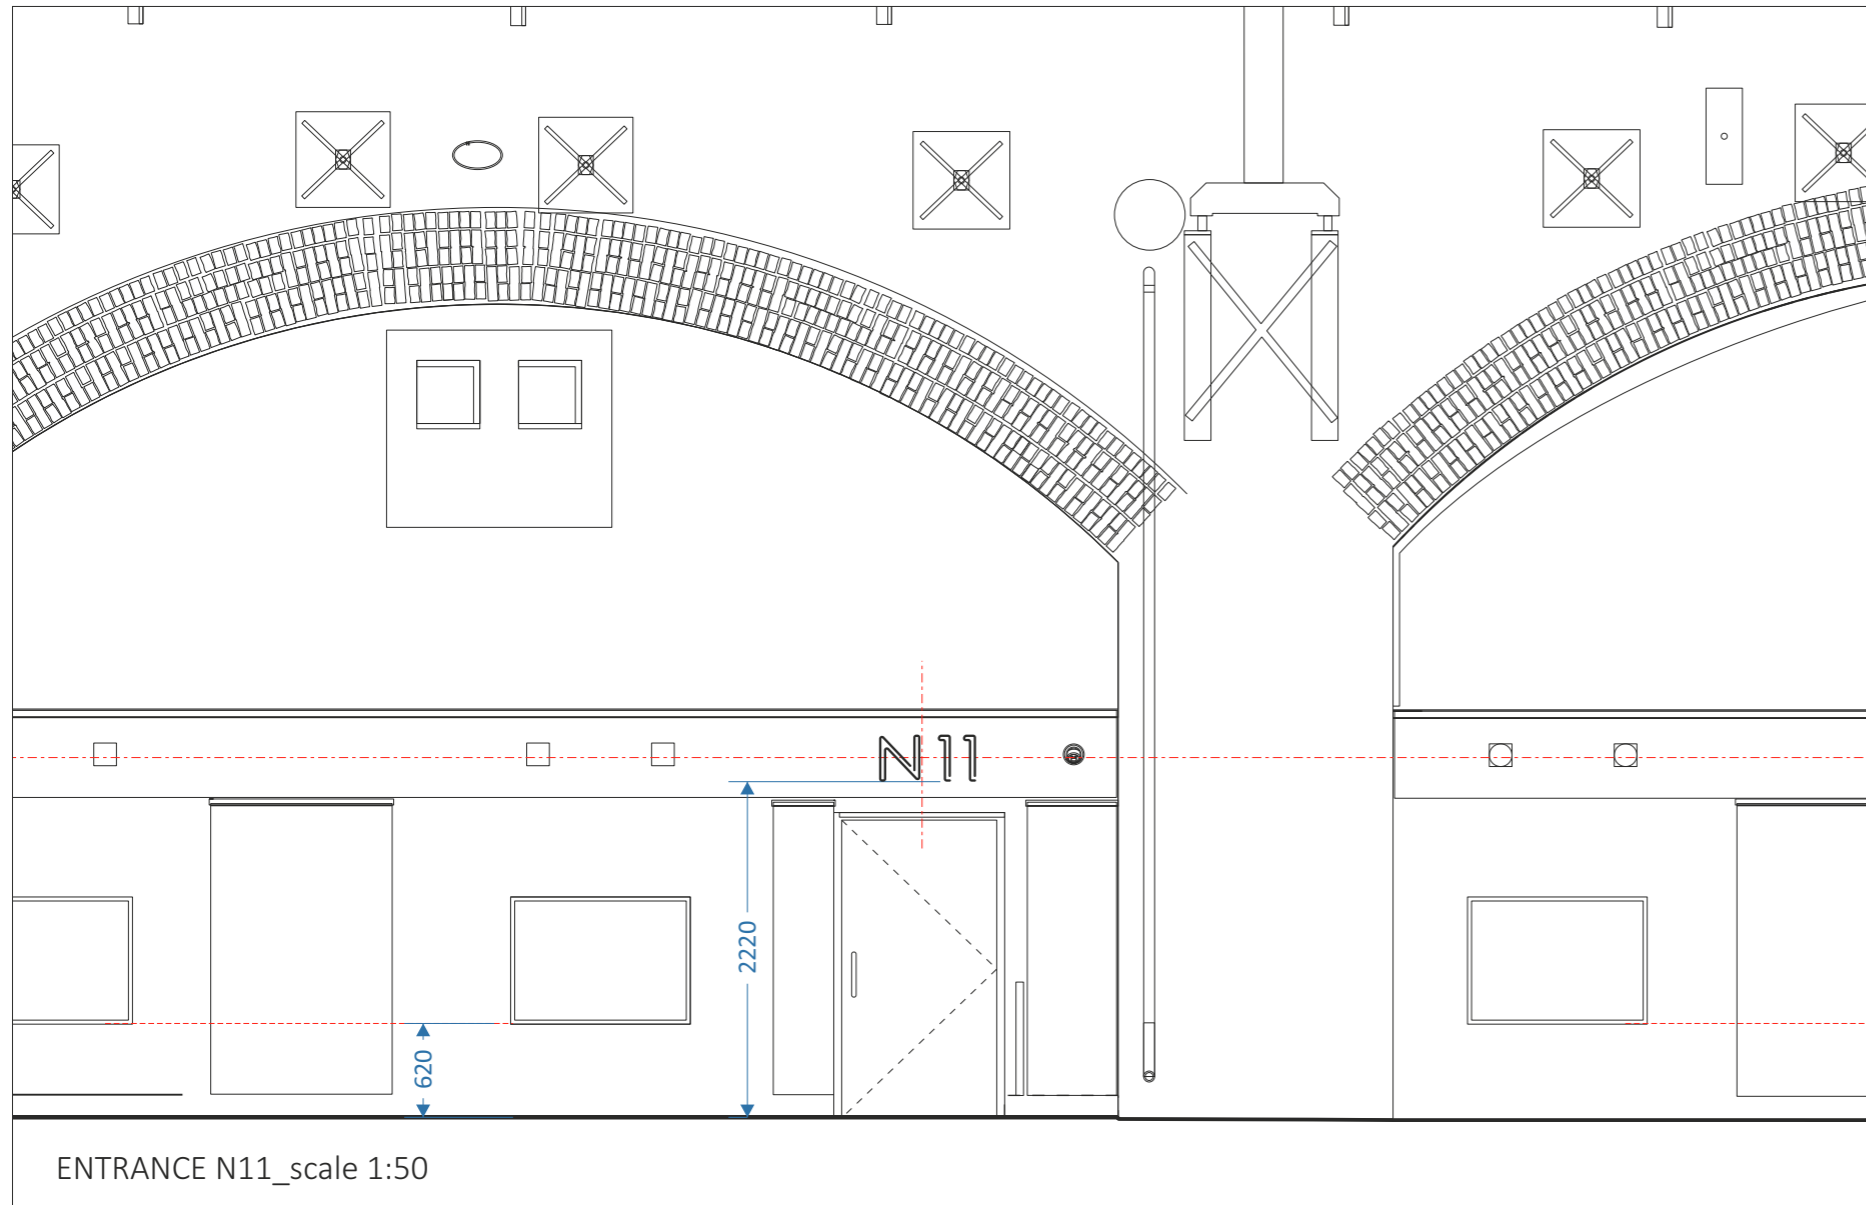

ENTRANCE N11_scale 1:50