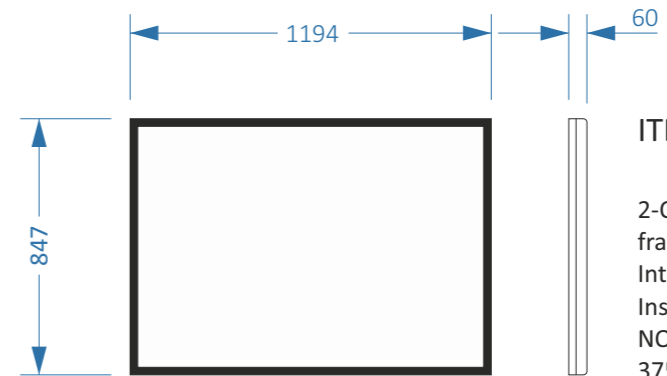

ITEM I_scale 1:25

2-OFF Black Hinged / lockable poster frames.
Internally static LED illuminated.
Installed to rendered fascia.
NOTE - Illumination not exceeding 375 candelas

ITEM D_1-OFF "N10"_scale 1:20
White 6500K static LED illuminated faux neon with rear 10mm finished Black.
Installed to rendered fascia with rear protruding studs into pre-drilled holes and secured with gripfill adhesive.
NOTE - Illumination not exceeding 375 candelas.