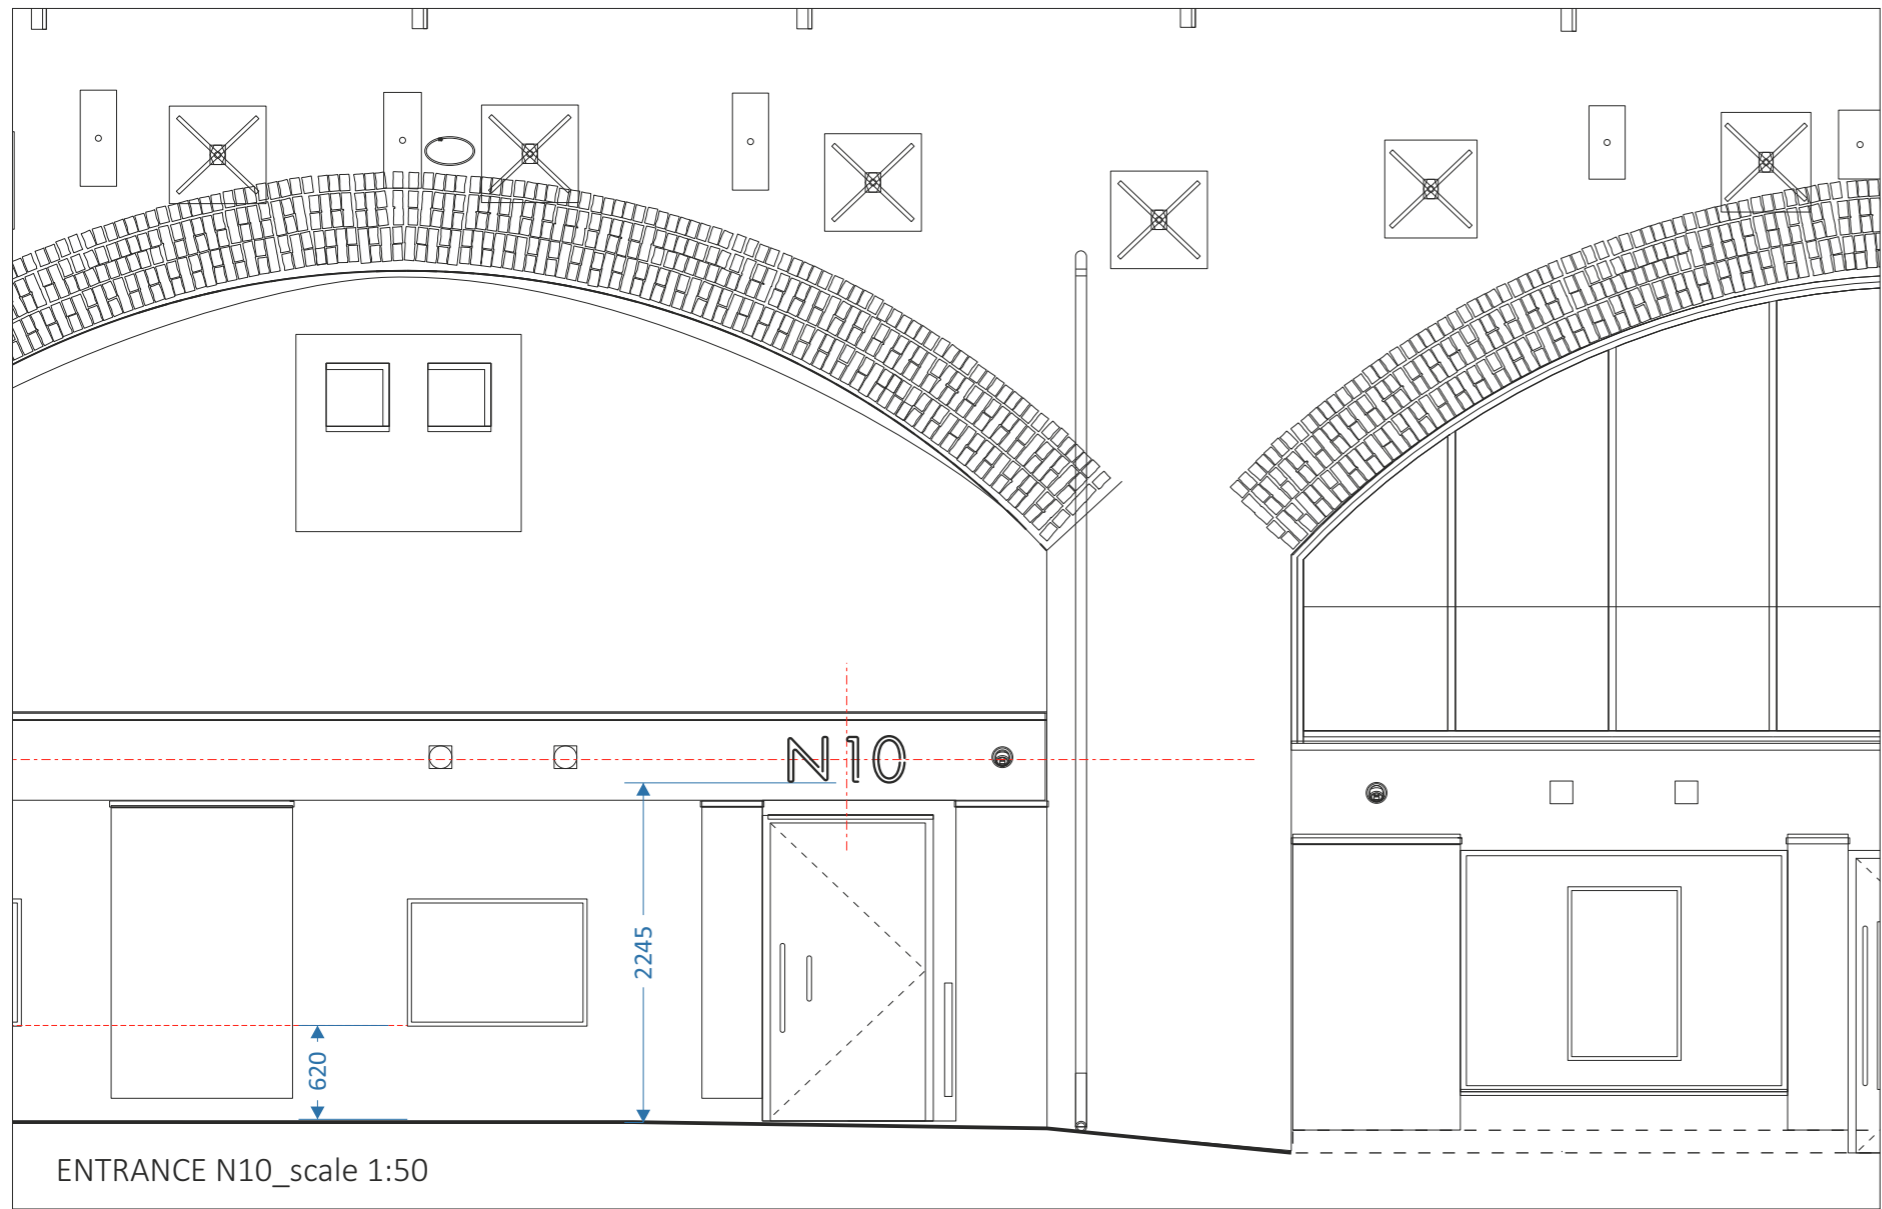

ENTRANCE N10_scale 1:50