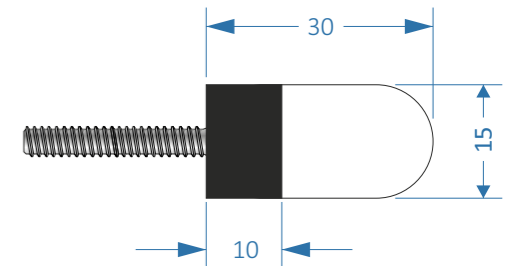

ITEM H_1-OFF "N14"_scale 1:20
White 6500K static LED illuminated faux neon with rear 10mm finished Black.
Installed to rendered fascia with rear protruding studs into pre-drilled holes and secured with gripfill adhesive.
NOTE - Illumination not exceeding 375 candelas.