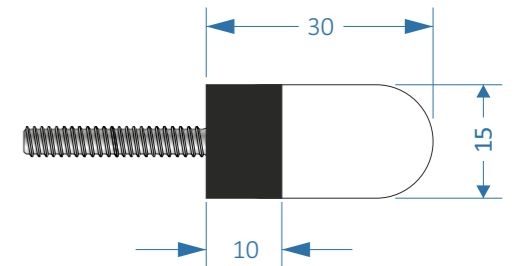

ITEM D\_1-OFF "N10"\_scale 1:20  
White 6500K static LED illuminated faux neon with rear 10mm finished Black.  
Installed to rendered fascia with rear protruding studs into pre-drilled holes and secured with gripfill adhesive.  
NOTE - Illumination not exceeding 375 candelas.