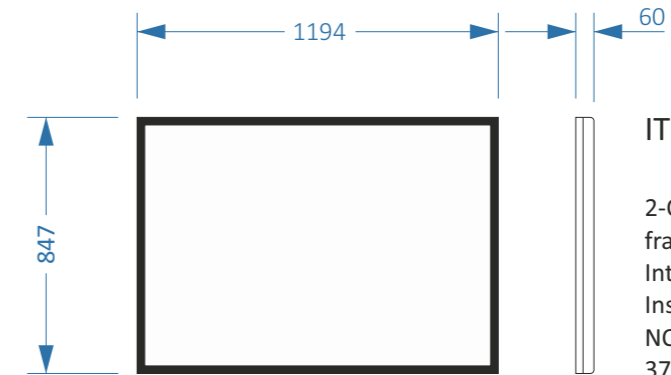

ITEM I_scale 1:25
2-OFF Black Hinged / lockable poster frames.
Internally static LED illuminated.
Installed to rendered fascia.
NOTE - Illumination not exceeding 375 candelas

ITEM E_1-OFF "N11"_scale 1:20
White 6500K static LED illuminated faux neon with rear 10mm finished Black.
Installed to rendered fascia with rear protruding studs into pre-drilled holes and secured with gripfill adhesive.
NOTE - Illumination not exceeding 375 candelas.