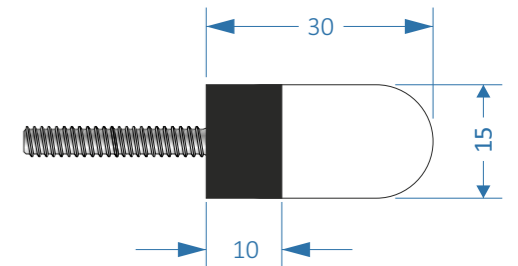

ITEM F_1-OFF "N12"_scale 1:20
White 6500K static LED illuminated faux neon with rear 10mm finished Black.
Installed to rendered fascia with rear protruding studs into pre-drilled holes and secured with gripfill adhesive.
NOTE - Illumination not exceeding 375 candelas.