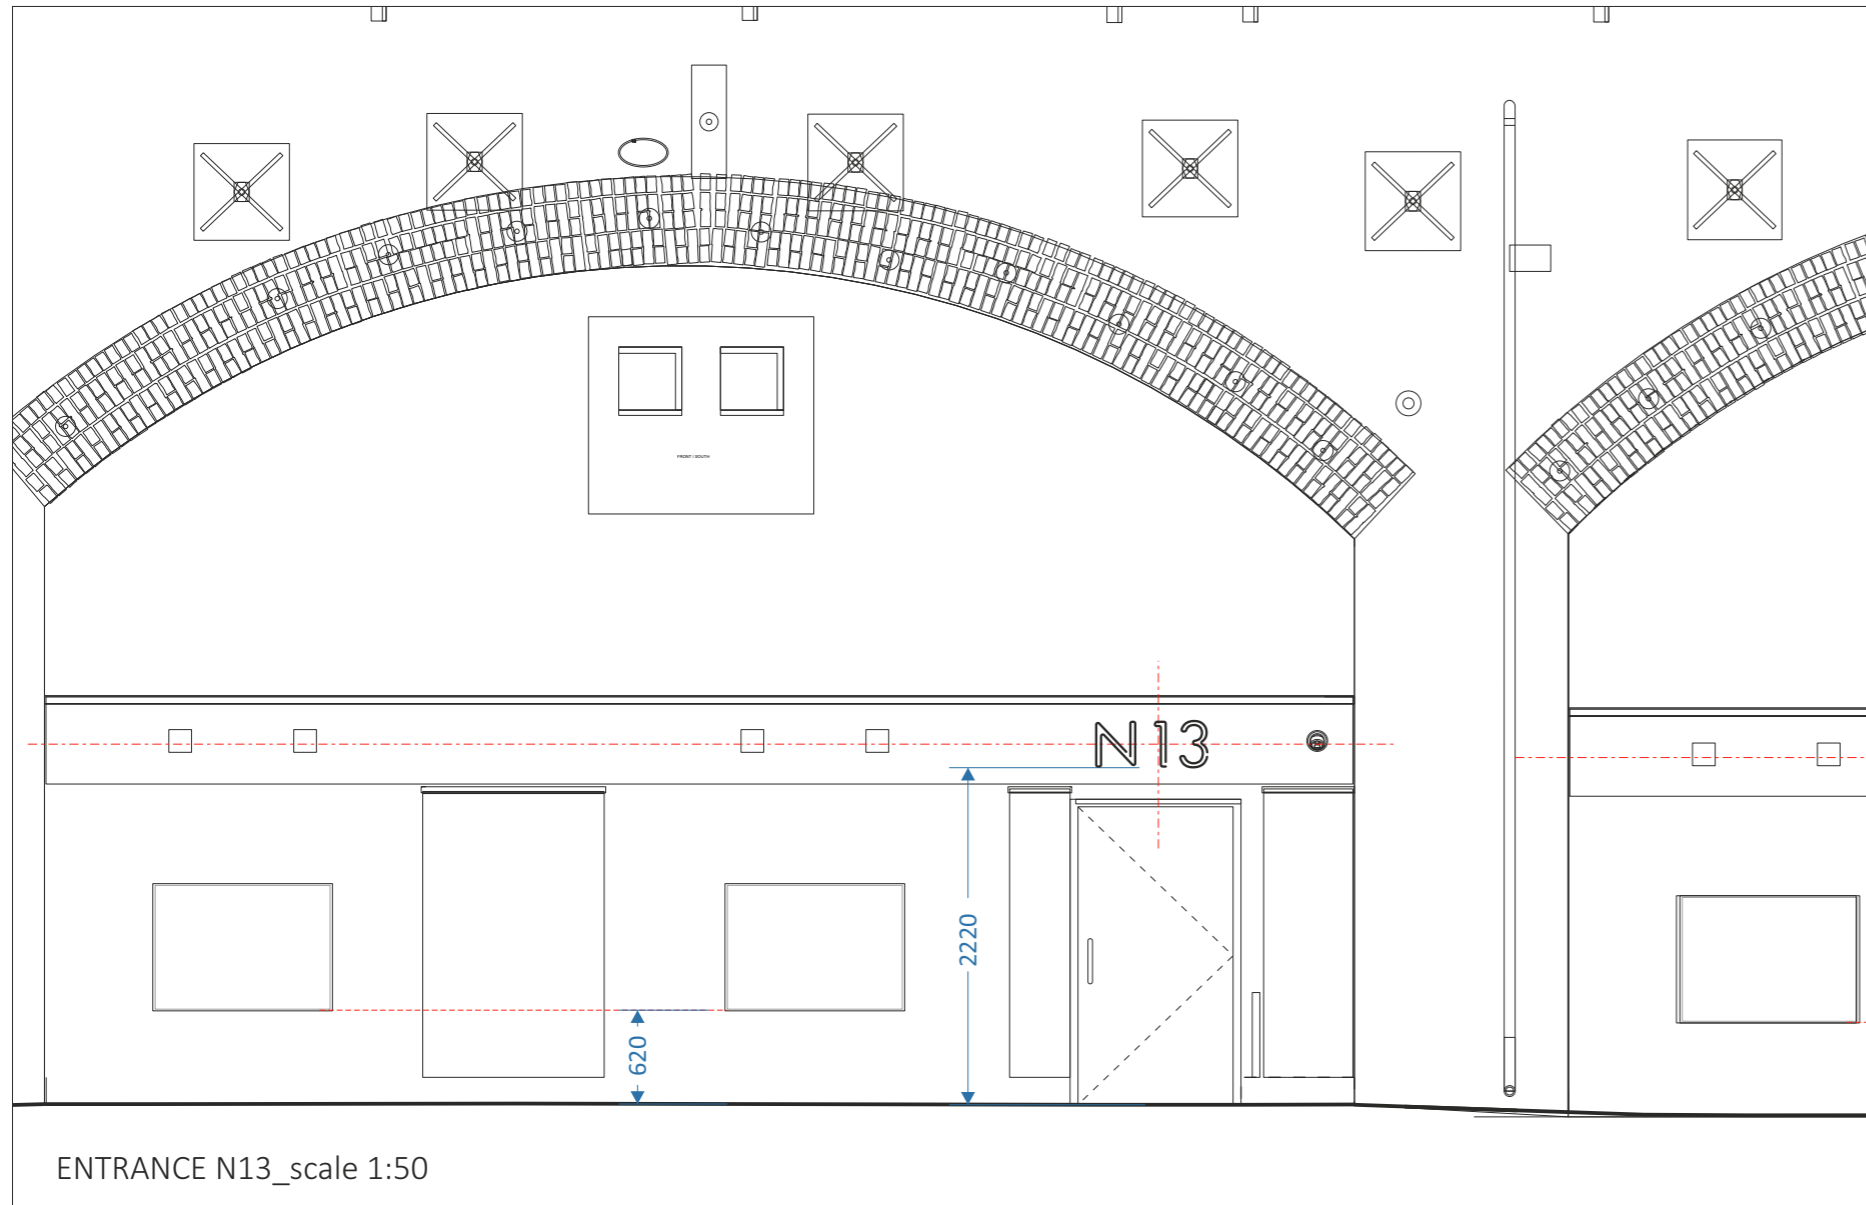

ENTRANCE N13_scale 1:50