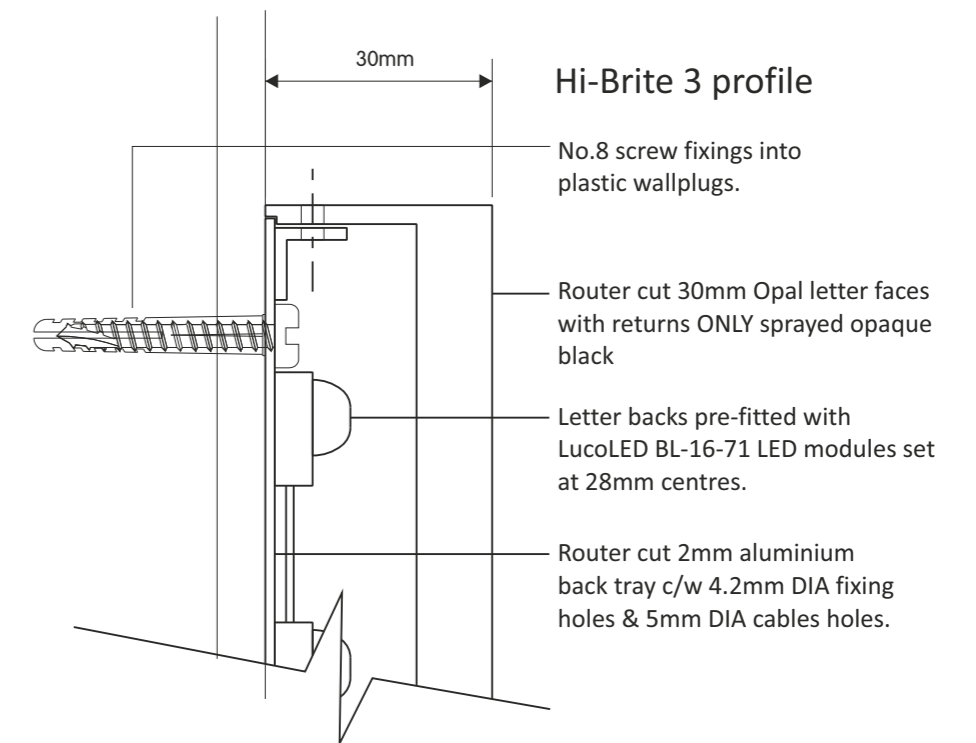

NOTE - Illumination not exceeding 375 candelas.

Rev.: **G** Rev Date: 10.9.21 Revision Details:

Rev G (RJB): Faux neon section updated.  
 Rev F (RJB) - 10.8.21\_Bar & Screen faux neon signs now at the same cap height as CURZON Letters  
 Rev E (RJB) - 9.7.21\_Digital screens (item J) removed from scheme.  
 Rev D (RJB) - 6.7.21\_Screen number signs changed to dual line version.