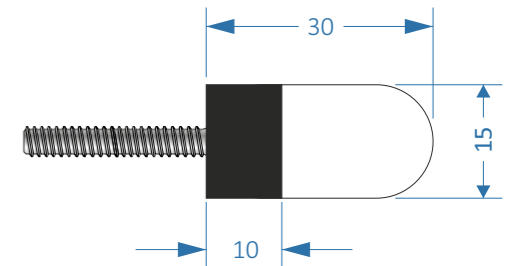

ITEM G_1-OFF "N13"_scale 1:20
White 6500K static LED illuminated faux neon with rear 10mm finished Black.
Installed to rendered fascia with rear protruding studs into pre-drilled holes and secured with gripfill adhesive.
NOTE - Illumination not exceeding 375 candelas.