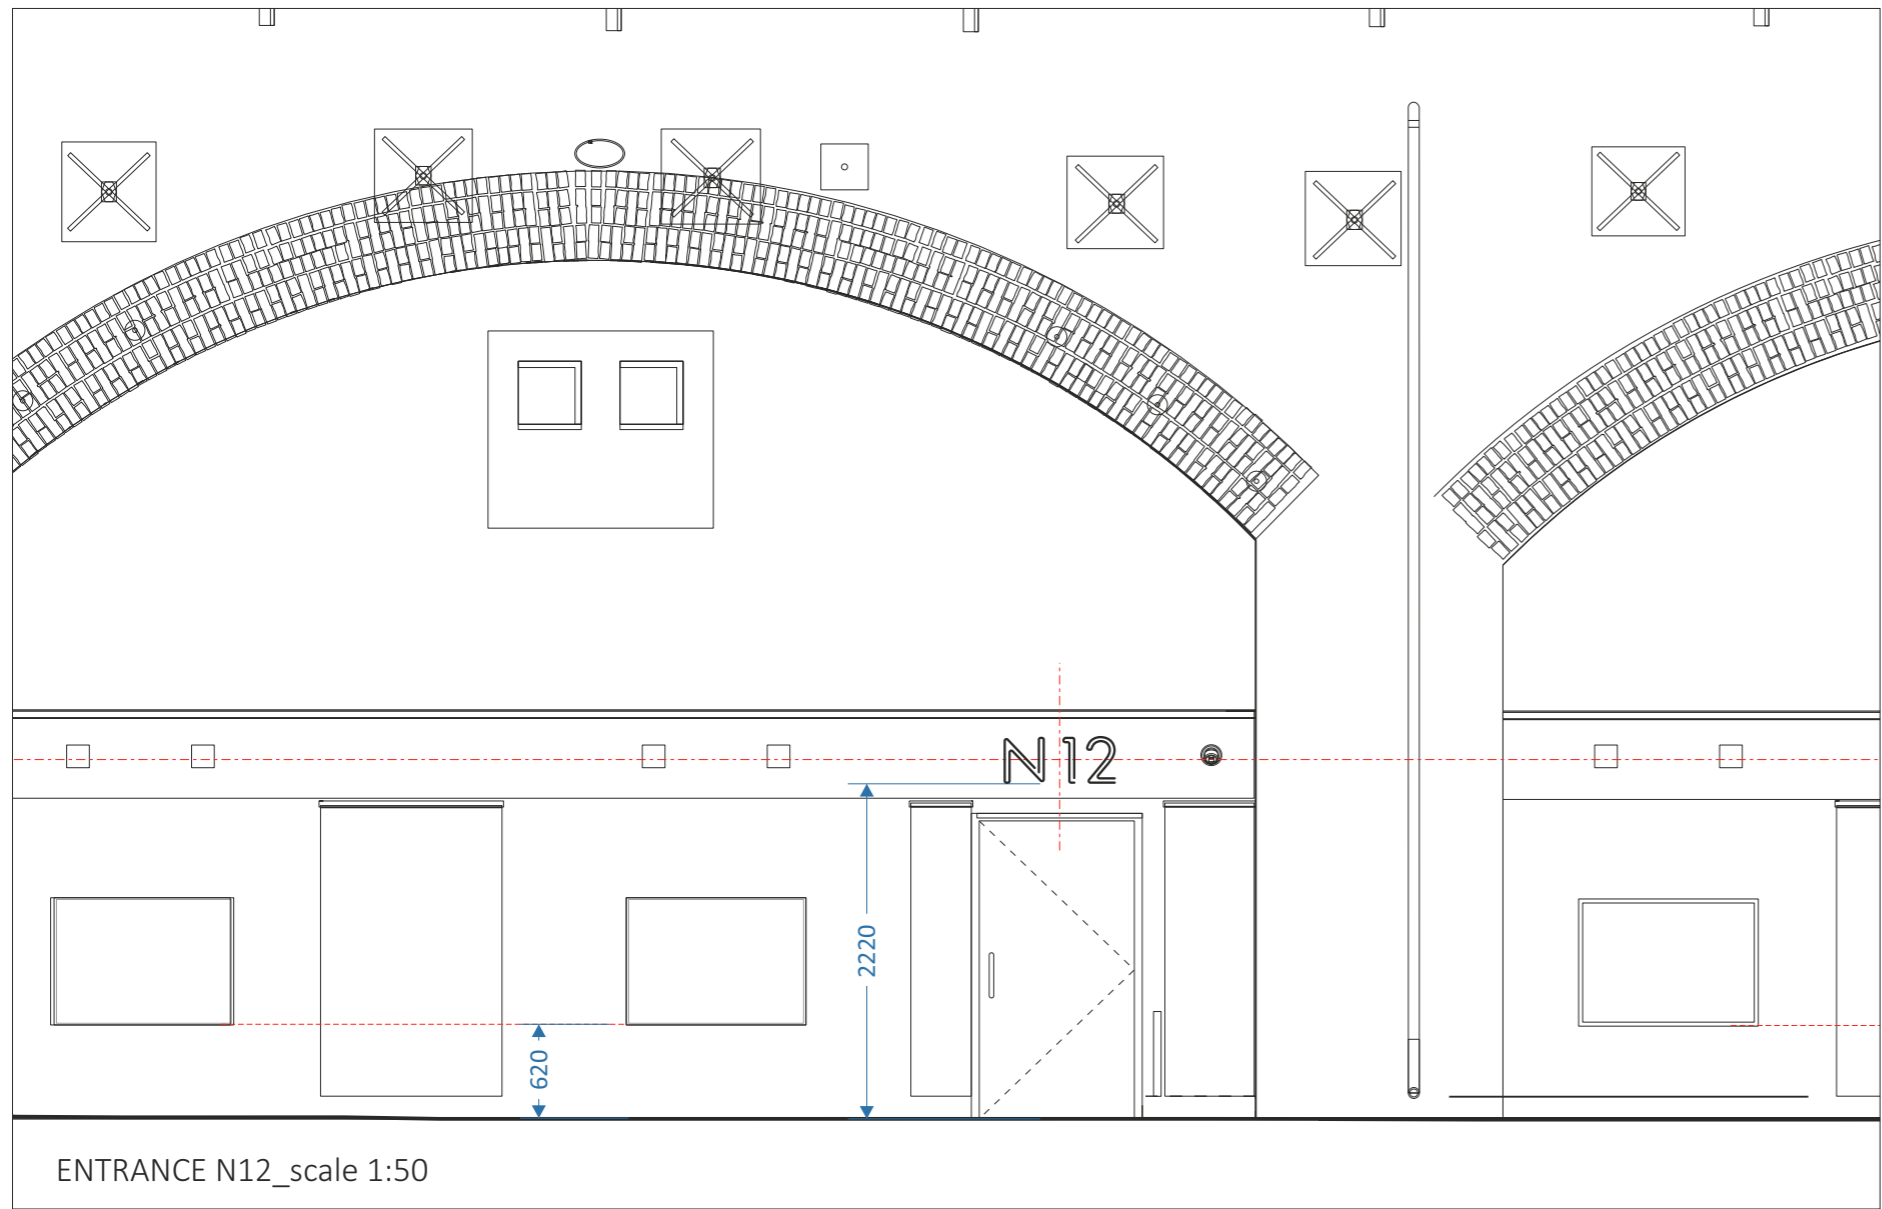

ENTRANCE N12_scale 1:50