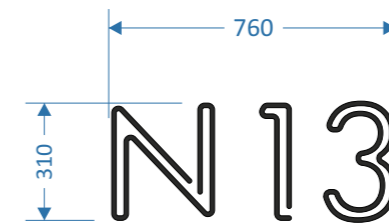

2-OFF Black Hinged / lockable poster frames.
Internally static LED illuminated.
Installed to rendered fascia.
NOTE - Illumination not exceeding 375 candelas

ITEM G_1-OFF "N13"_scale 1:20
White 6500K static LED illuminated faux neon with rear 10mm finished Black.
Installed to rendered fascia with rear protruding studs into pre-drilled holes and secured with gripfill adhesive.
NOTE - Illumination not exceeding 375 candelas.

G	Rev.:	Revision Details:
	Rev Date:	Rev G (RJB): Faux neon section updated.
	10.9.21	Rev F (RJB) - 10.8.21_Bar & Screen faux neon signs now at the same cap height as CURZON Letters
		Rev E (RJB) - 9.7.21_Digital screens (item J) removed from scheme.
		Rev D (RJB) - 6.7.21_Screen number signs changed to dual line version.

File Name: JOBS\CLIENTS\A-F\Curzon Cinema - Camden\				Client: CURZON CINEMA	
Job No:	Scale:	Drawn by:	Checked by:	Date:	Site:
	@A3 as above	Andy D.		29.04.2021	Arches N7 - N14 Hawley Wharf Camden