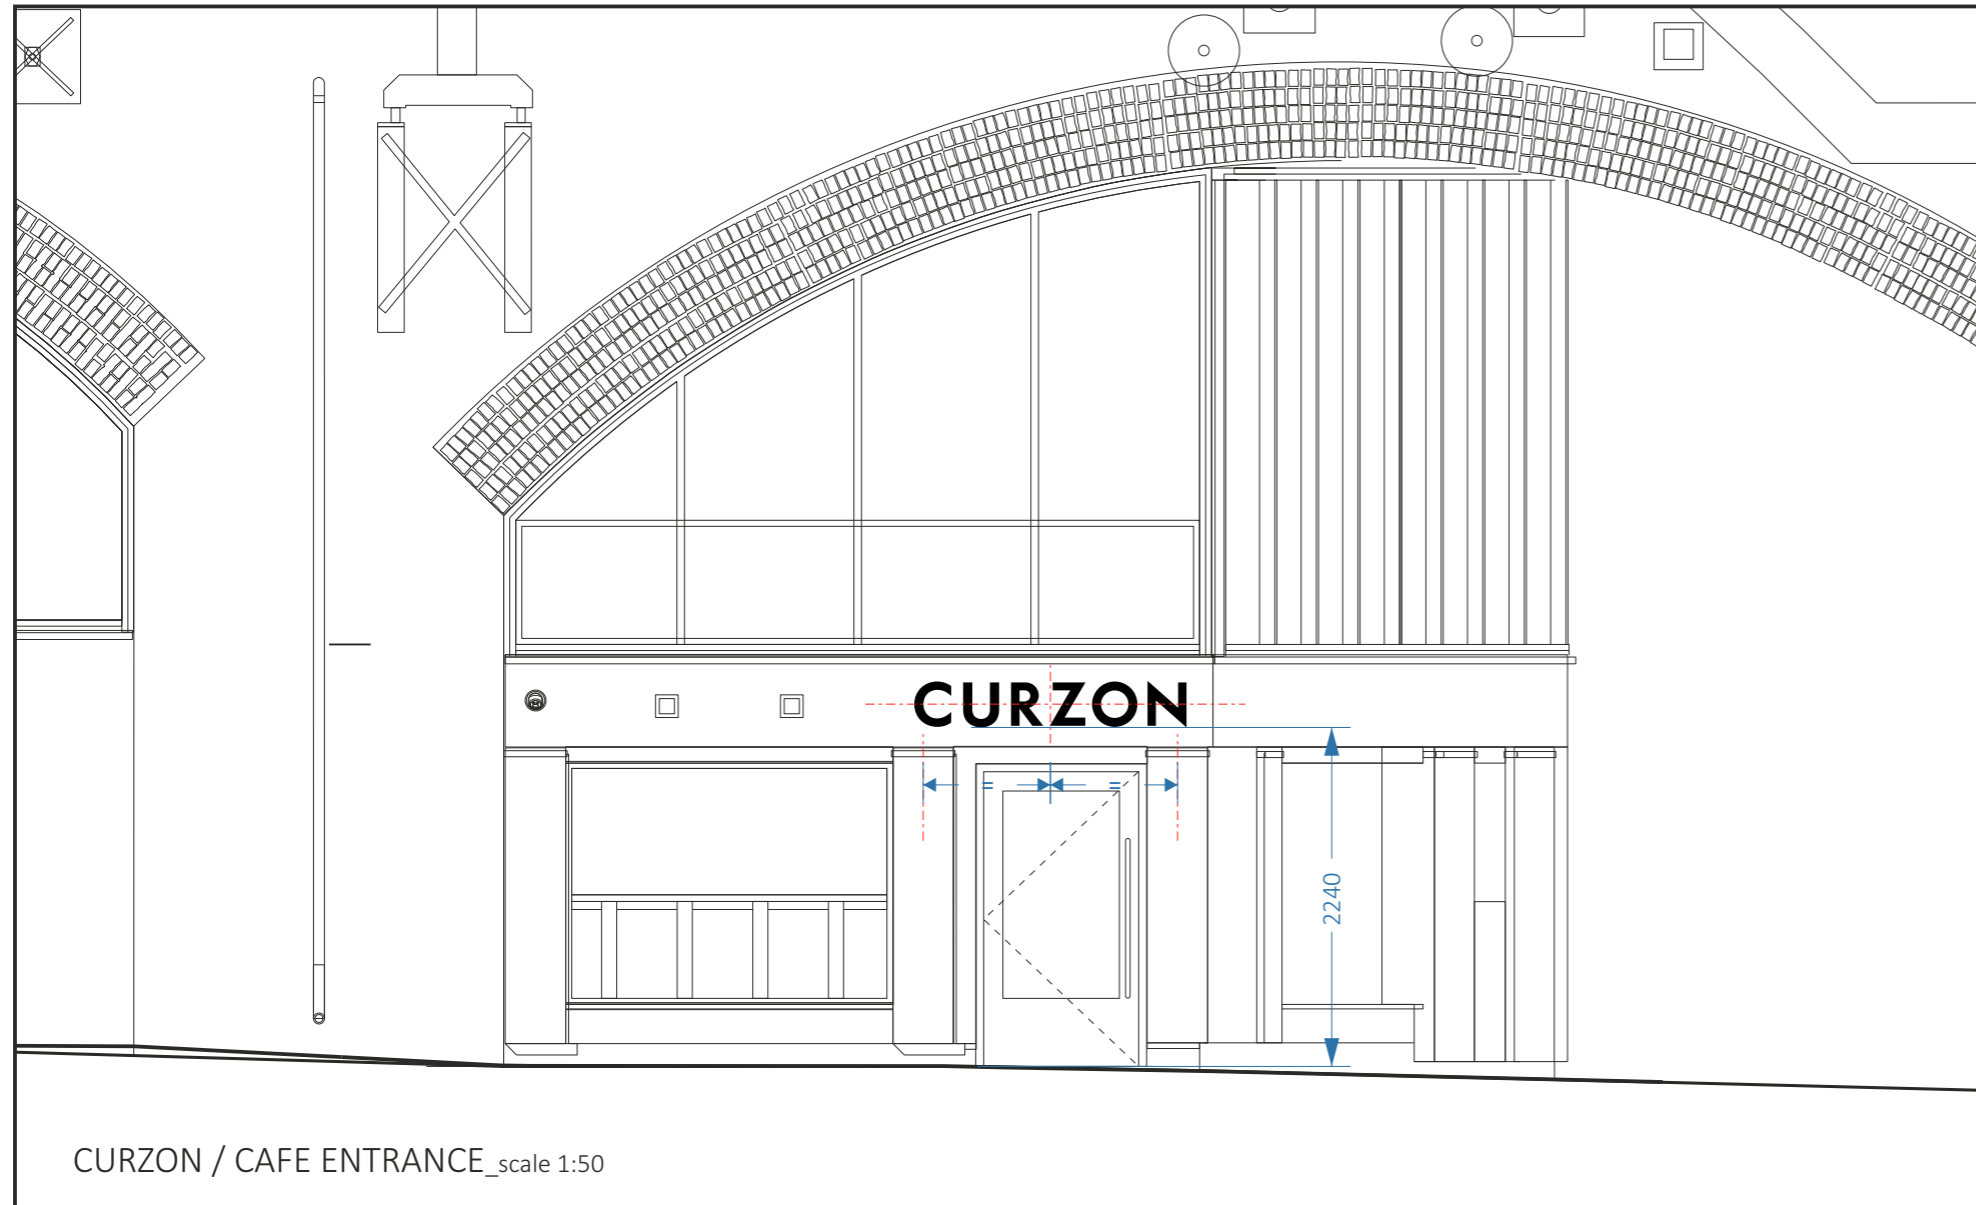

FULL ELEVATION\_scale 1:500

CURZON / CAFE ENTRANCE\_scale 1:50

ITEM A\_1-OFF "CURZON"\_scale 1:20

White 7100K static LED illuminated acrylic letters with returns finished Black. Installed to rendered fascia.

FULL ELEVATION\_scale 1:500

BAR ENTRANCE\_scale 1:50

ITEM C\_1-OFF "BAR"\_scale 1:10

White 7100K static LED illuminated acrylic letters with returns finished Black.  
Installed to rendered fascia.  
NOTE - Illumination not exceeding 375 candelas.