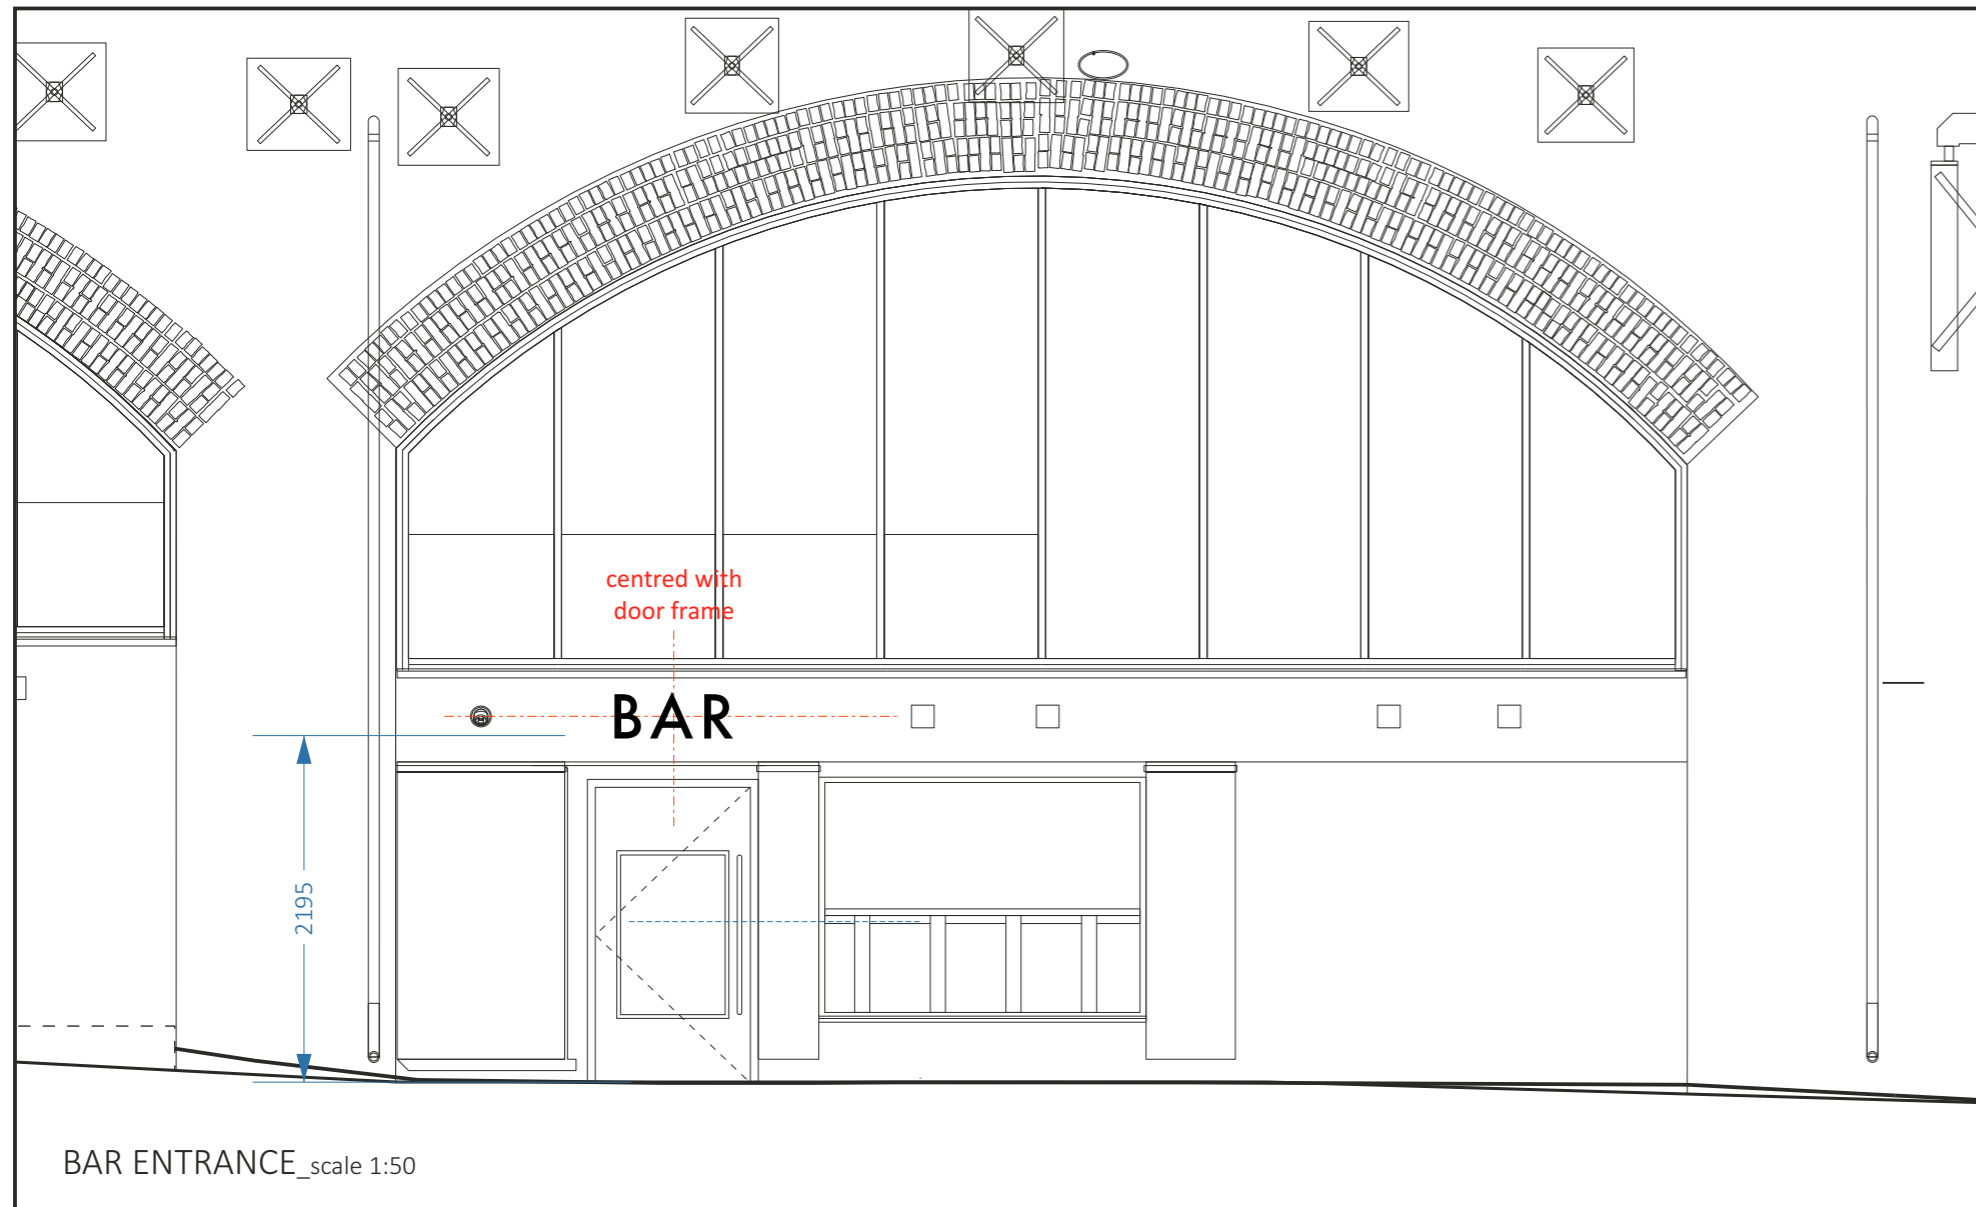

FULL ELEVATION\_scale 1:500

BAR ENTRANCE\_scale 1:50

ITEM C\_1-OFF "BAR"\_scale 1:10

White 7100K static LED illuminated acrylic letters with returns finished Black.  
Installed to rendered fascia.  
NOTE - Illumination not exceeding 375 candelas.