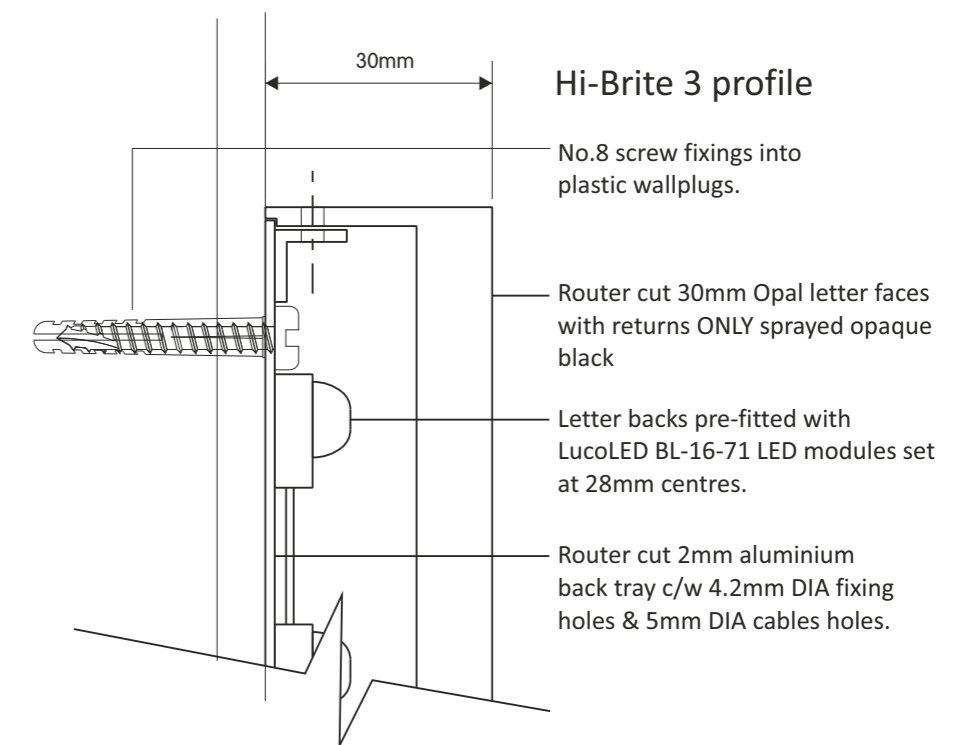

FULL ELEVATION\_scale 1:500

BAR ENTRANCE\_scale 1:50

ITEM C\_1-OFF "BAR"\_scale 1:10

White 7100K static LED illuminated acrylic letters with returns finished Black.  
Installed to rendered fascia.  
NOTE - Illumination not exceeding 375 candelas.