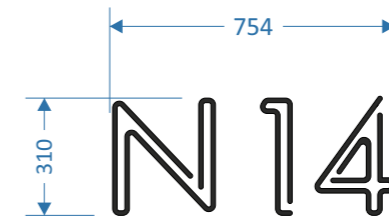

2-OFF Black Hinged / lockable poster frames.
Internally static LED illuminated.
Installed to rendered fascia.
NOTE - Illumination not exceeding 375 candelas

ITEM H_1-OFF "N14"_scale 1:20
White 6500K static LED illuminated faux neon with rear 10mm finished Black.
Installed to rendered fascia with rear protruding studs into pre-drilled holes and secured with gripfill adhesive.
NOTE - Illumination not exceeding 375 candelas.

Rev.:	Rev Date:	Revision Details:
G	10.9.21	Rev G (RJB): Faux neon section updated. Rev F (RJB) - 10.8.21_Bar & Screen faux neon signs now at the same cap height as CURZON Letters Rev E (RJB) - 9.7.21_Digital screens (item J) removed from scheme. Rev D (RJB) - 6.7.21_Screen number signs changed to dual line version.

File Name: JOBS\CLIENTS\A-F\Curzon Cinema - Camden\				Client: CURZON CINEMA	
Job No:	Scale: @A3 as above	Drawn by: Andy D.	Checked by:	Date: 29.04.2021	Site: Arches N7 - N14 Hawley Wharf Camden