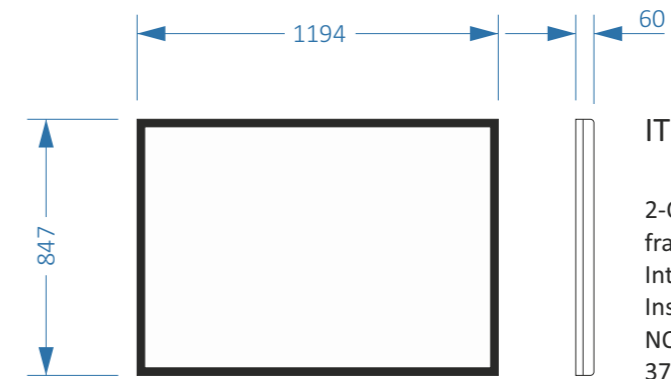

ITEM I_scale 1:25

2-OFF Black Hinged / lockable poster frames.
Internally static LED illuminated.
Installed to rendered fascia.
NOTE - Illumination not exceeding 375 candelas

ITEM G_1-OFF "N13"_scale 1:20
White 6500K static LED illuminated faux neon with rear 10mm finished Black.
Installed to rendered fascia with rear protruding studs into pre-drilled holes and secured with gripfill adhesive.
NOTE - Illumination not exceeding 375 candelas.