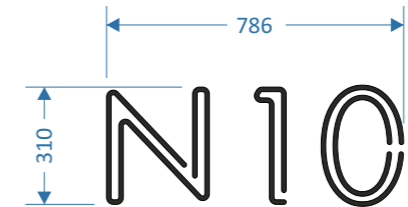

2-OFF Black Hinged / lockable poster frames.
Internally static LED illuminated.
Installed to rendered fascia.
NOTE - Illumination not exceeding 375 candelas

ITEM D_1-OFF "N10"_scale 1:20
White 6500K static LED illuminated faux neon with rear 10mm finished Black.
Installed to rendered fascia with rear protruding studs into pre-drilled holes and secured with gripfill adhesive.
NOTE - Illumination not exceeding 375 candelas.

G	Rev.:	Revision Details:
	Rev Date: 10.9.21	Rev G (RJB): Faux neon section updated. Rev F (RJB) - 10.8.21_Bar & Screen faux neon signs now at the same cap height as CURZON Letters Rev E (RJB) - 9.7.21_Digital screens (item J) removed from scheme. Rev D (RJB) - 6.7.21_Screen number signs changed to dual line version.

File Name: JOBS\CLIENTS\A-F\Curzon Cinema - Camden\				Client: CURZON CINEMA	
Job No:	Scale: @A3 as above	Drawn by: Andy D.	Checked by:	Date: 29.04.2021	Site: Arches N7 - N14 Hawley Wharf Camden