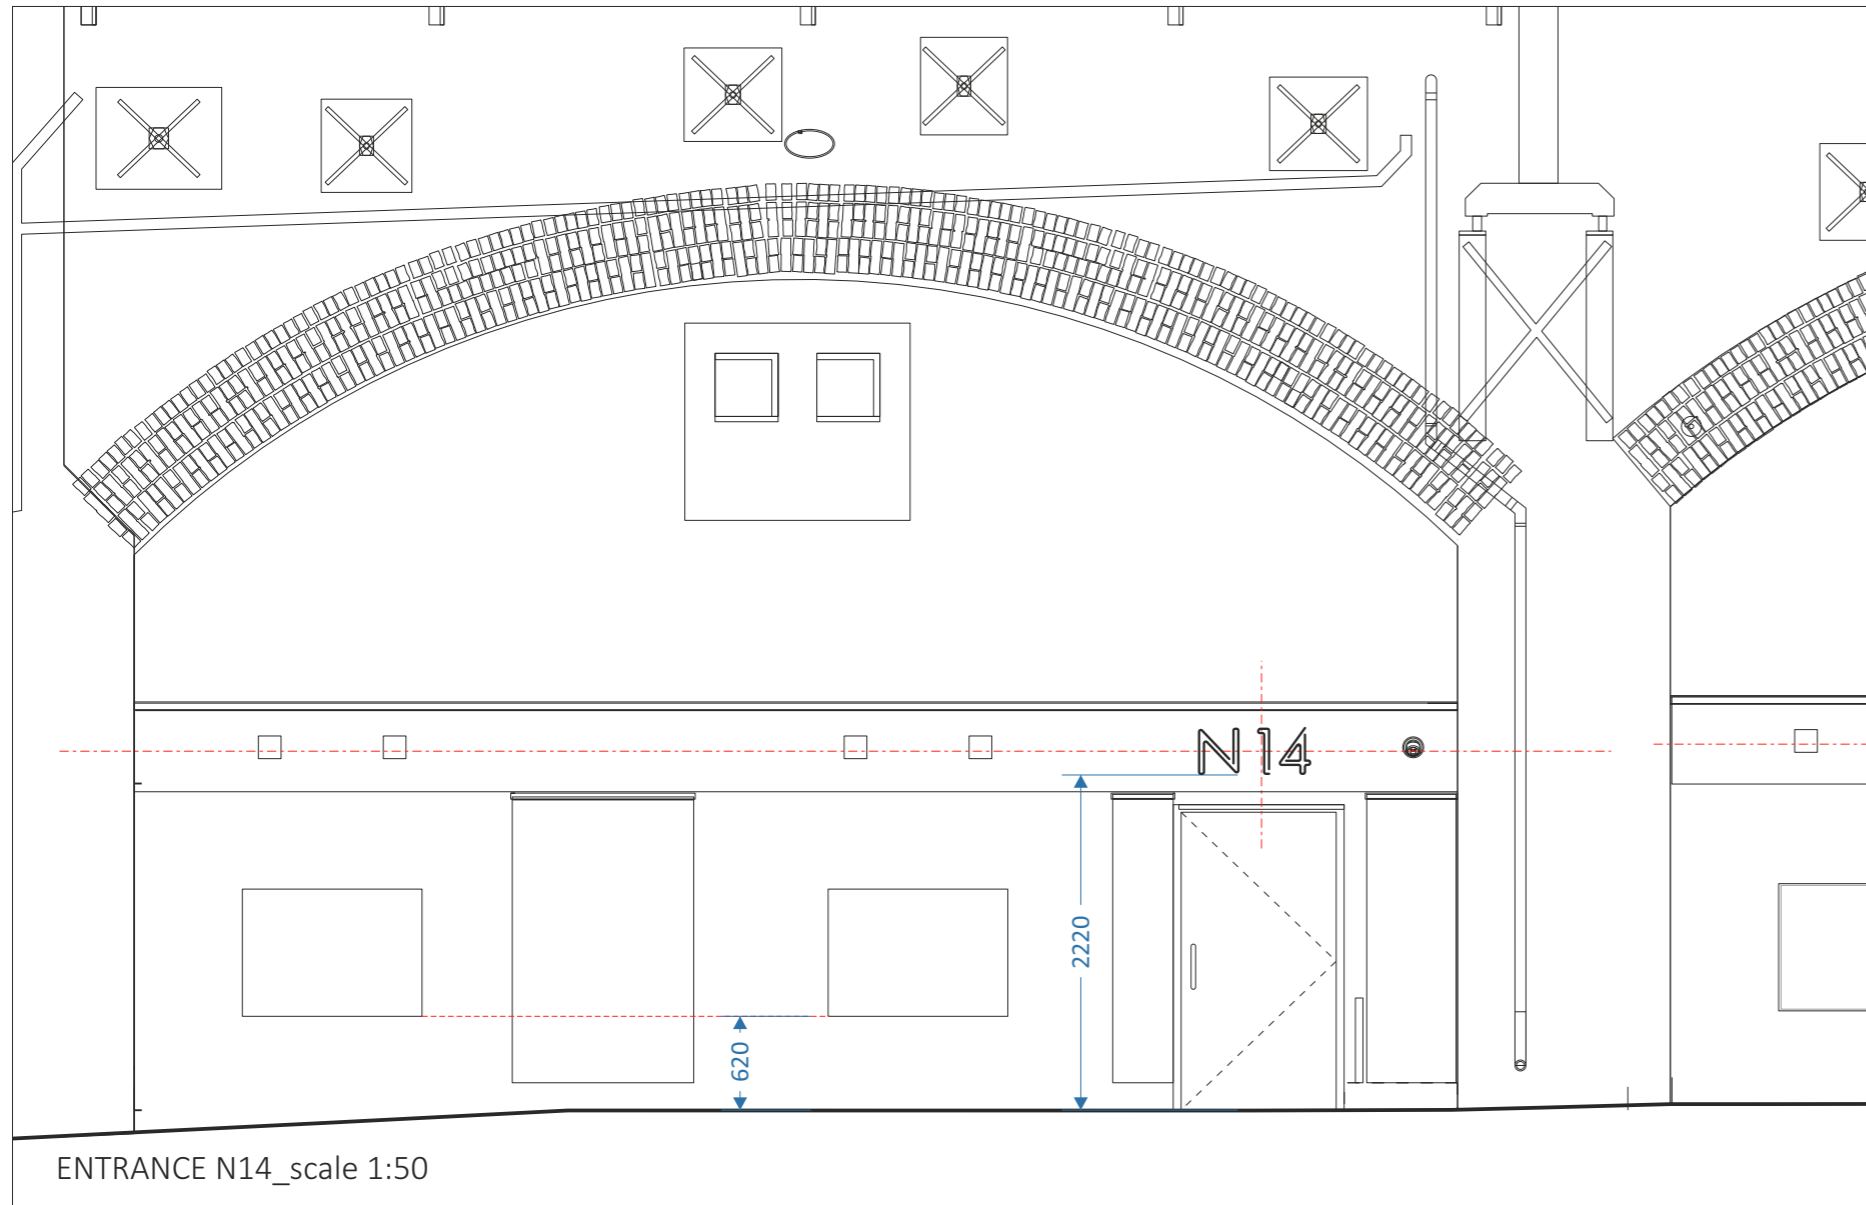

ENTRANCE N14_scale 1:50