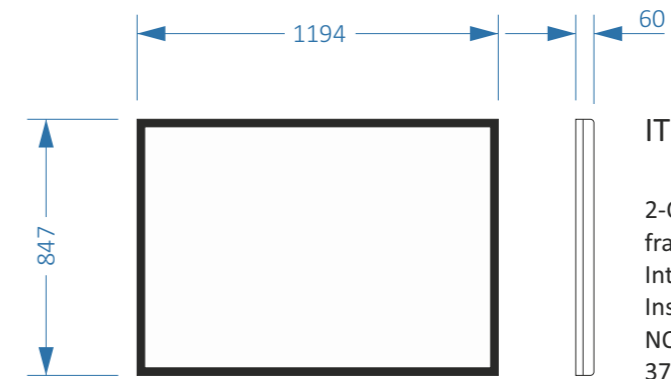

ITEM I_scale 1:25

2-OFF Black Hinged / lockable poster frames.
Internally static LED illuminated.
Installed to rendered fascia.
NOTE - Illumination not exceeding 375 candelas

ITEM H_1-OFF "N14"_scale 1:20
White 6500K static LED illuminated faux neon with rear 10mm finished Black.
Installed to rendered fascia with rear protruding studs into pre-drilled holes and secured with gripfill adhesive.
NOTE - Illumination not exceeding 375 candelas.