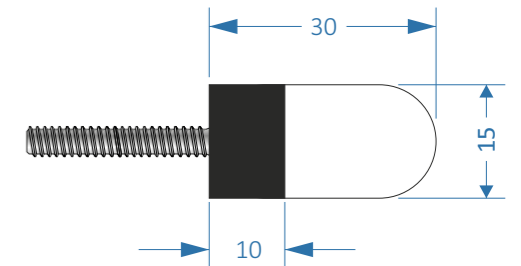

ITEM E_1-OFF "N11"_scale 1:20
White 6500K static LED illuminated faux neon with rear 10mm finished Black.
Installed to rendered fascia with rear protruding studs into pre-drilled holes and secured with gripfill adhesive.
NOTE - Illumination not exceeding 375 candelas.