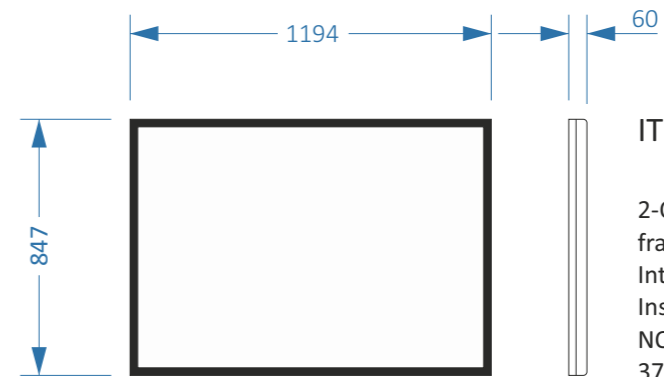

ITEM I_scale 1:25

2-OFF Black Hinged / lockable poster frames.
Internally static LED illuminated.
Installed to rendered fascia.
NOTE - Illumination not exceeding 375 candelas

ITEM F_1-OFF "N12"_scale 1:20
White 6500K static LED illuminated faux neon with rear 10mm finished Black.
Installed to rendered fascia with rear protruding studs into pre-drilled holes and secured with gripfill adhesive.
NOTE - Illumination not exceeding 375 candelas.