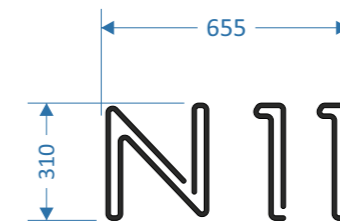

ITEM I_scale 1:25
2-OFF Black Hinged / lockable poster frames.
Internally static LED illuminated.
Installed to rendered fascia.
NOTE - Illumination not exceeding 375 candelas

ITEM E_1-OFF "N11"_scale 1:20
White 6500K static LED illuminated faux neon with rear 10mm finished Black.
Installed to rendered fascia with rear protruding studs into pre-drilled holes and secured with gripfill adhesive.
NOTE - Illumination not exceeding 375 candelas.

Rev.:	Rev Date:	Revision Details:
G	10.9.21	Rev G (RJB): Faux neon section updated. Rev F (RJB) - 10.8.21_Bar & Screen faux neon signs now at the same cap height as CURZON Letters Rev E (RJB) - 9.7.21_Digital screens (item J) removed from scheme. Rev D (RJB) - 6.7.21_Screen number signs changed to dual line version.

File Name: JOBS\CLIENTS\A-F\Curzon Cinema - Camden\				Client: CURZON CINEMA	
Job No:	Scale:	Drawn by:	Checked by:	Date:	Site:
	@A3 as above	Andy D.		29.04.2021	Arches N7 - N14 Hawley Wharf Camden