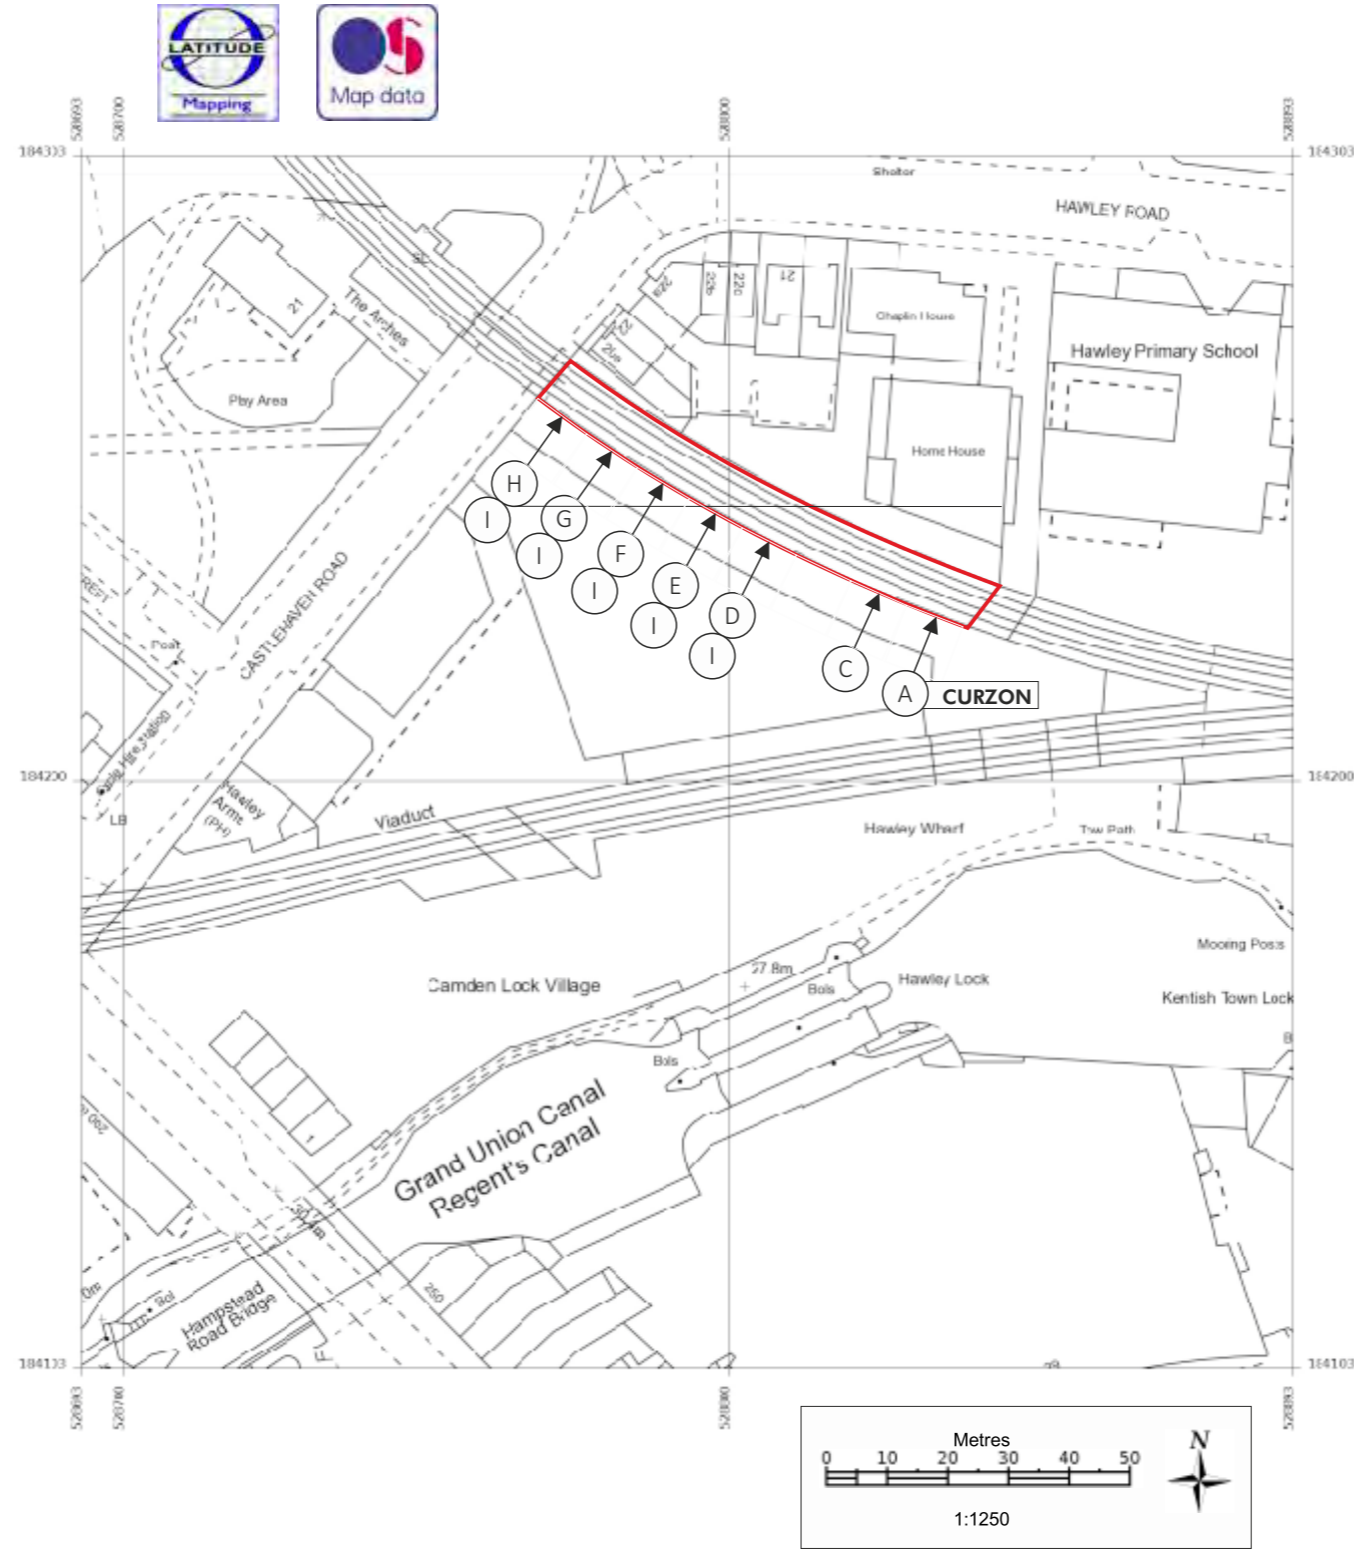

Rev.:	Rev Date:	Revision Details:
G	10.9.21	Rev G (RJB): Faux neon section updated. Rev F (RJB) - 10.8.21_Bar & Screen faux neon signs now at the same cap height as CURZON Letters Rev E (RJB) - 9.7.21_Digital screens (item J) removed from scheme. Rev D (RJB) - 6.7.21_Screen number signs changed to dual line version.

File Name: JOBS\CLIENTS\A-F\Curzon Cinema - Camden\				Client: CURZON CINEMA	
Job No:	Scale:	Drawn by:	Checked by:	Date:	Site:
	@A3 as above	Andy D.		29.04.2021	Arches N7 - N14 Hawley Wharf Camden