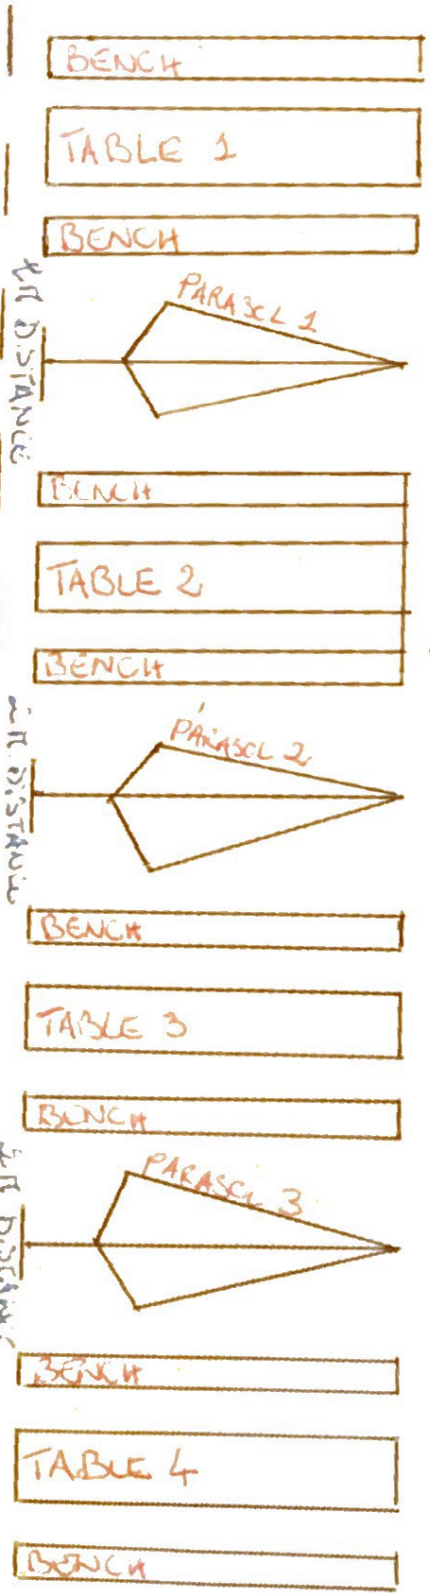

ENTRANCE FLAT 12L

THE RESTAURANT WINE BAR

ENTRANCE FLAT 122

SIDE WALK

1.85M

1.5 m GAP

ROAD

TABLE DIMENSION

BENCH DIMENSION