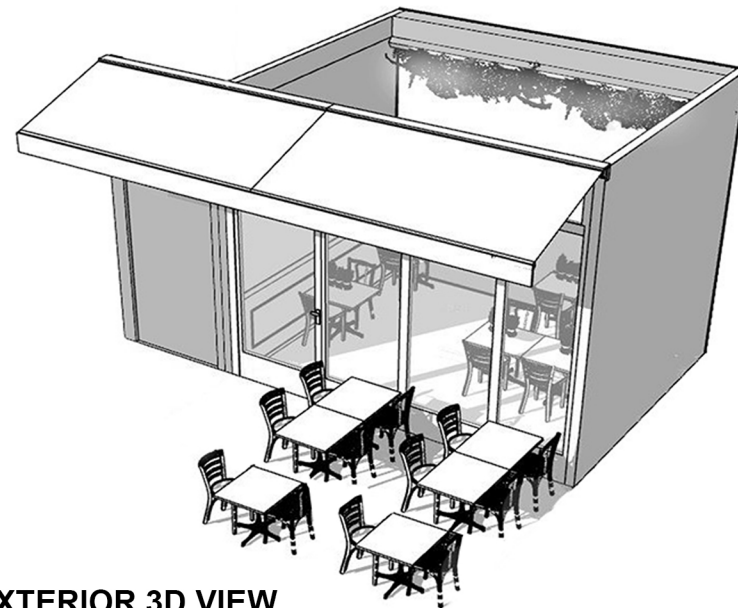

1 EXTERIOR PLAN

SCALE 1:50

KEY:

4 PROPOSED FURNITURE

2 EXTERIOR 3D VIEW

Next Door Premises

Entance

2x Table
4x Chair

2x Table
4x Chair

3 ELEVATION

SCALE 1:50

PROJECT : LA CASSETTA CAFE

A4
PAGE
1/1

LOCATION : 160 Clerkenwell Road , Holborn , London , EC1R 5DU