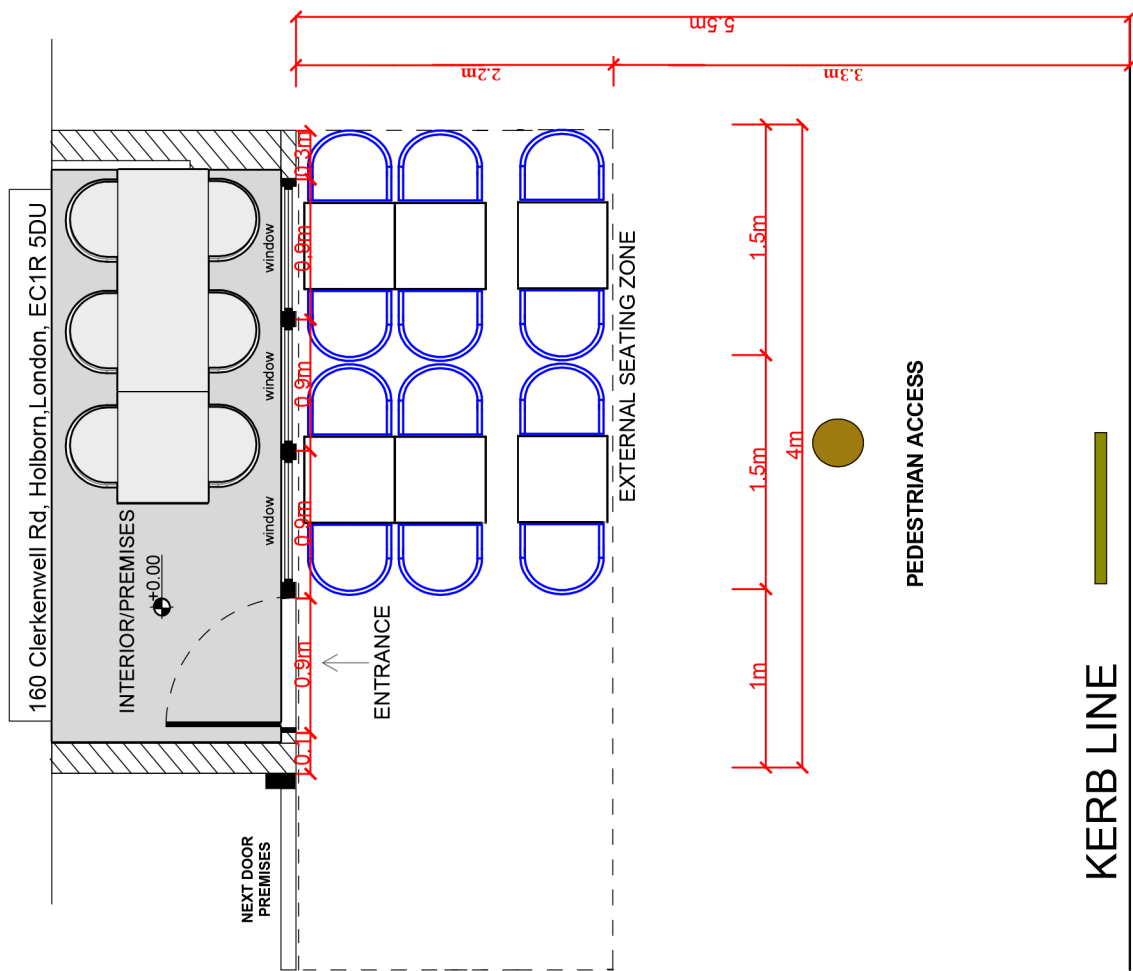

1 EXTERIOR PLAN

SCALE 1:50

KEY:

4 PROPOSED FURNITURE

2 EXTERIOR 3D VIEW

Next Door Premises

Entance

2x Table
4x Chair

2x Table
4x Chair

3 ELEVATION

SCALE 1:50

PROJECT : LA CASSETTA CAFE

A4
PAGE
1/1

LOCATION : 160 Clerkenwell Road , Holborn , London , EC1R 5DU