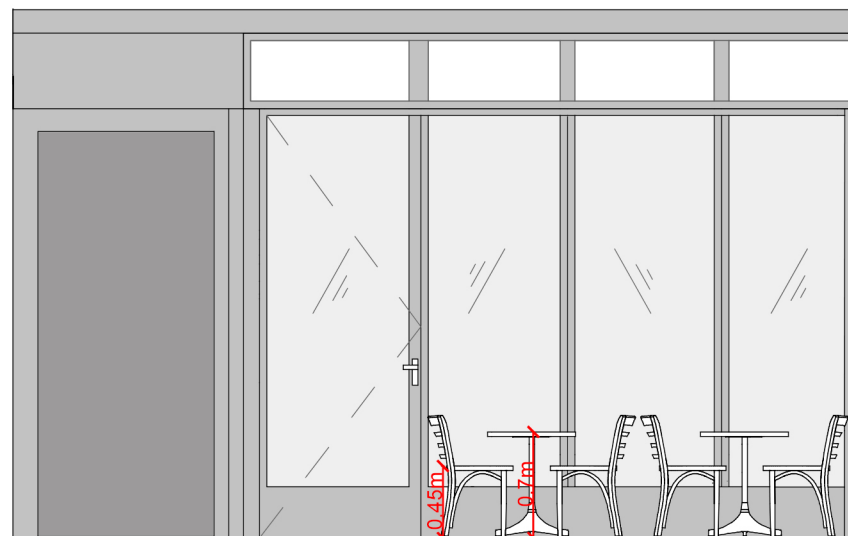

1 EXTERIOR PLAN

SCALE 1:50

KEY:

4 PROPOSED FURNITURE

2 EXTERIOR 3D VIEW

Next Door Premises

Entance

2x Table
4x Chair

2x Table
4x Chair

3 ELEVATION

SCALE 1:50

PROJECT : LA CASSETTA CAFE

A4
PAGE
1/1

LOCATION : 160 Clerkenwell Road , Holborn , London , EC1R 5DU