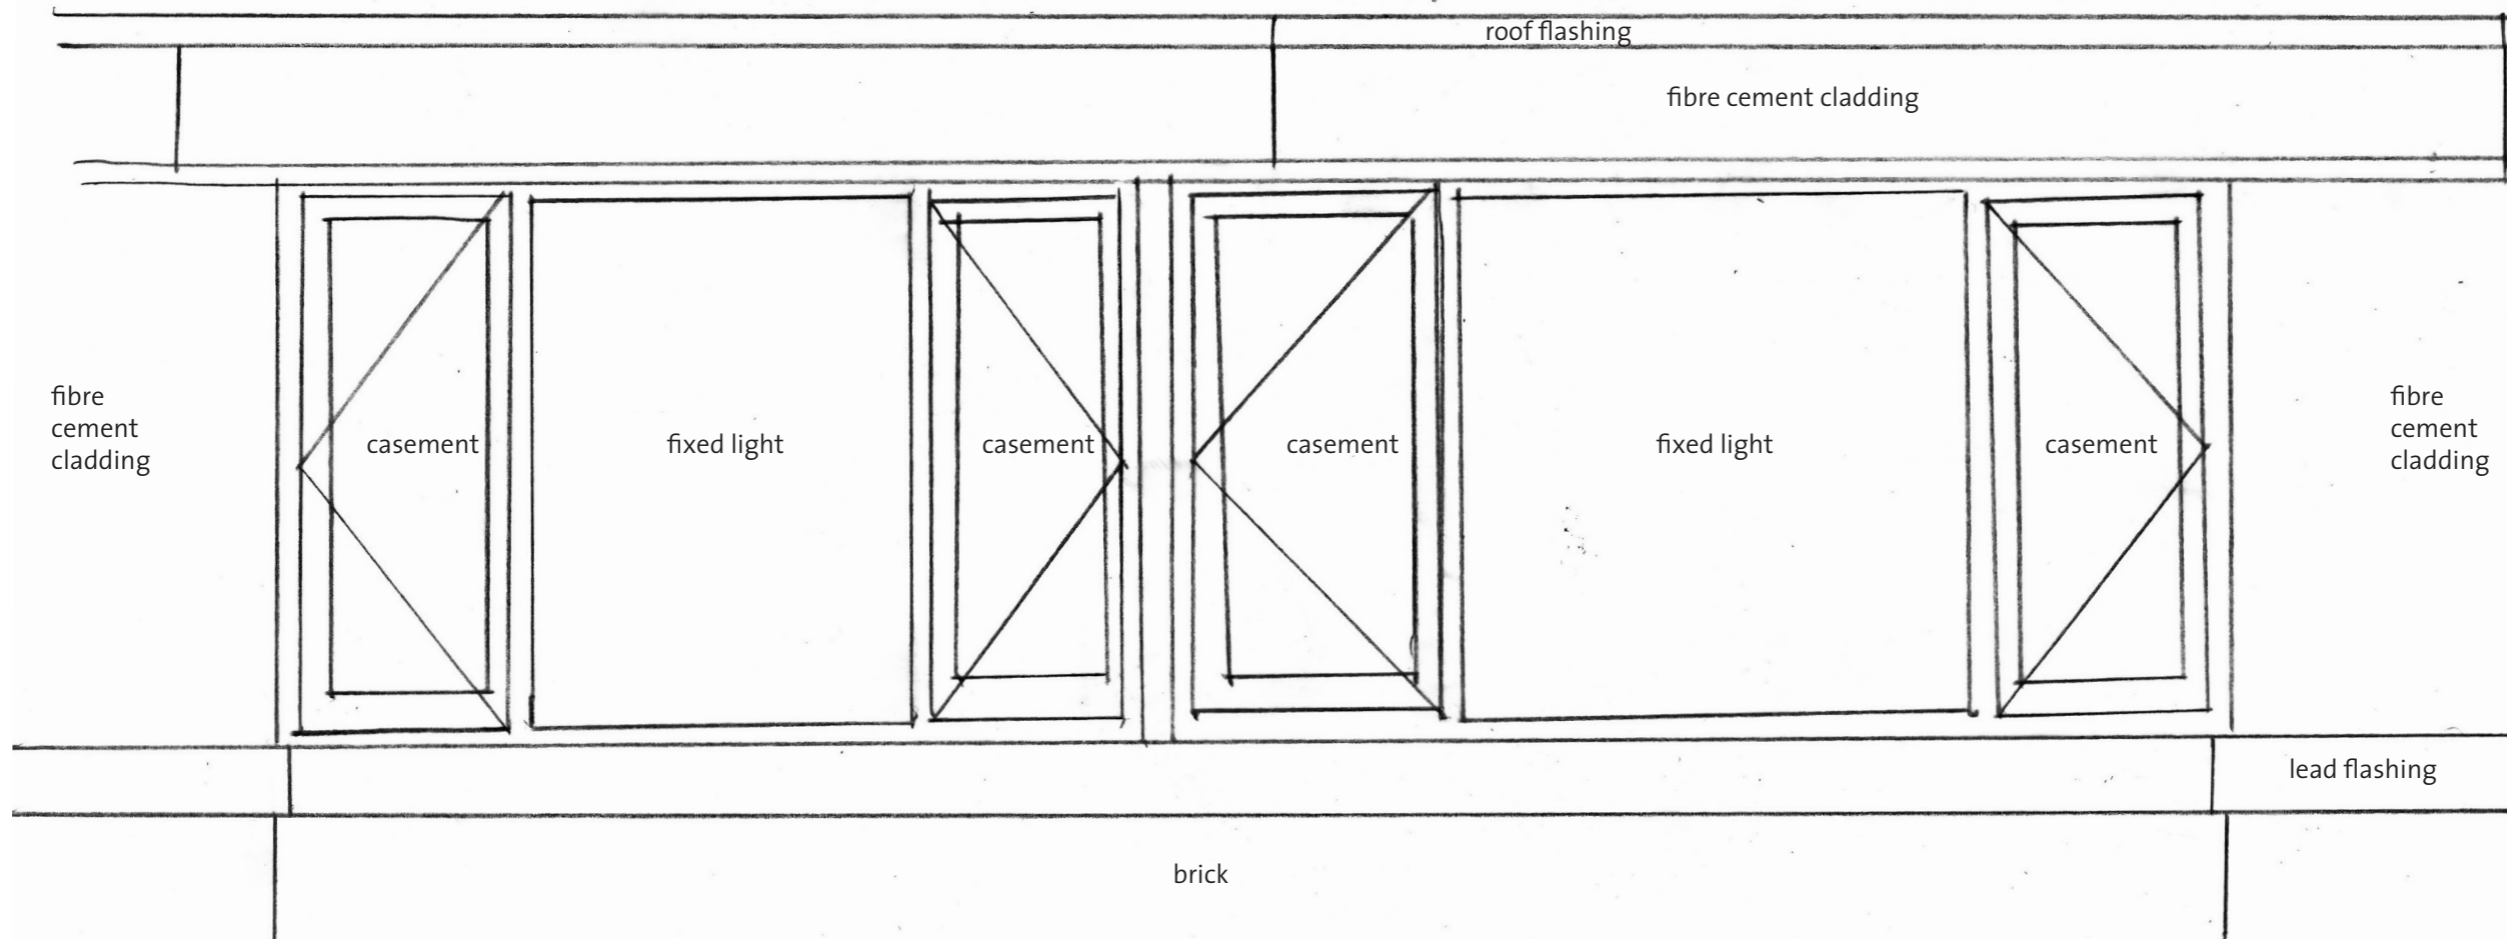

Existing upvc windows Inward opening side and bottom hung casements, white upvc frames, double glazed, sizes 2300 x 1500 and 2760 x 1500.

Proposed Accoya windows Outward opening side hung casements on easy clean friction hinges, white finished Accoya wood frames, argon filled double glazing with low-E glass. Size of structural openings unchanged.