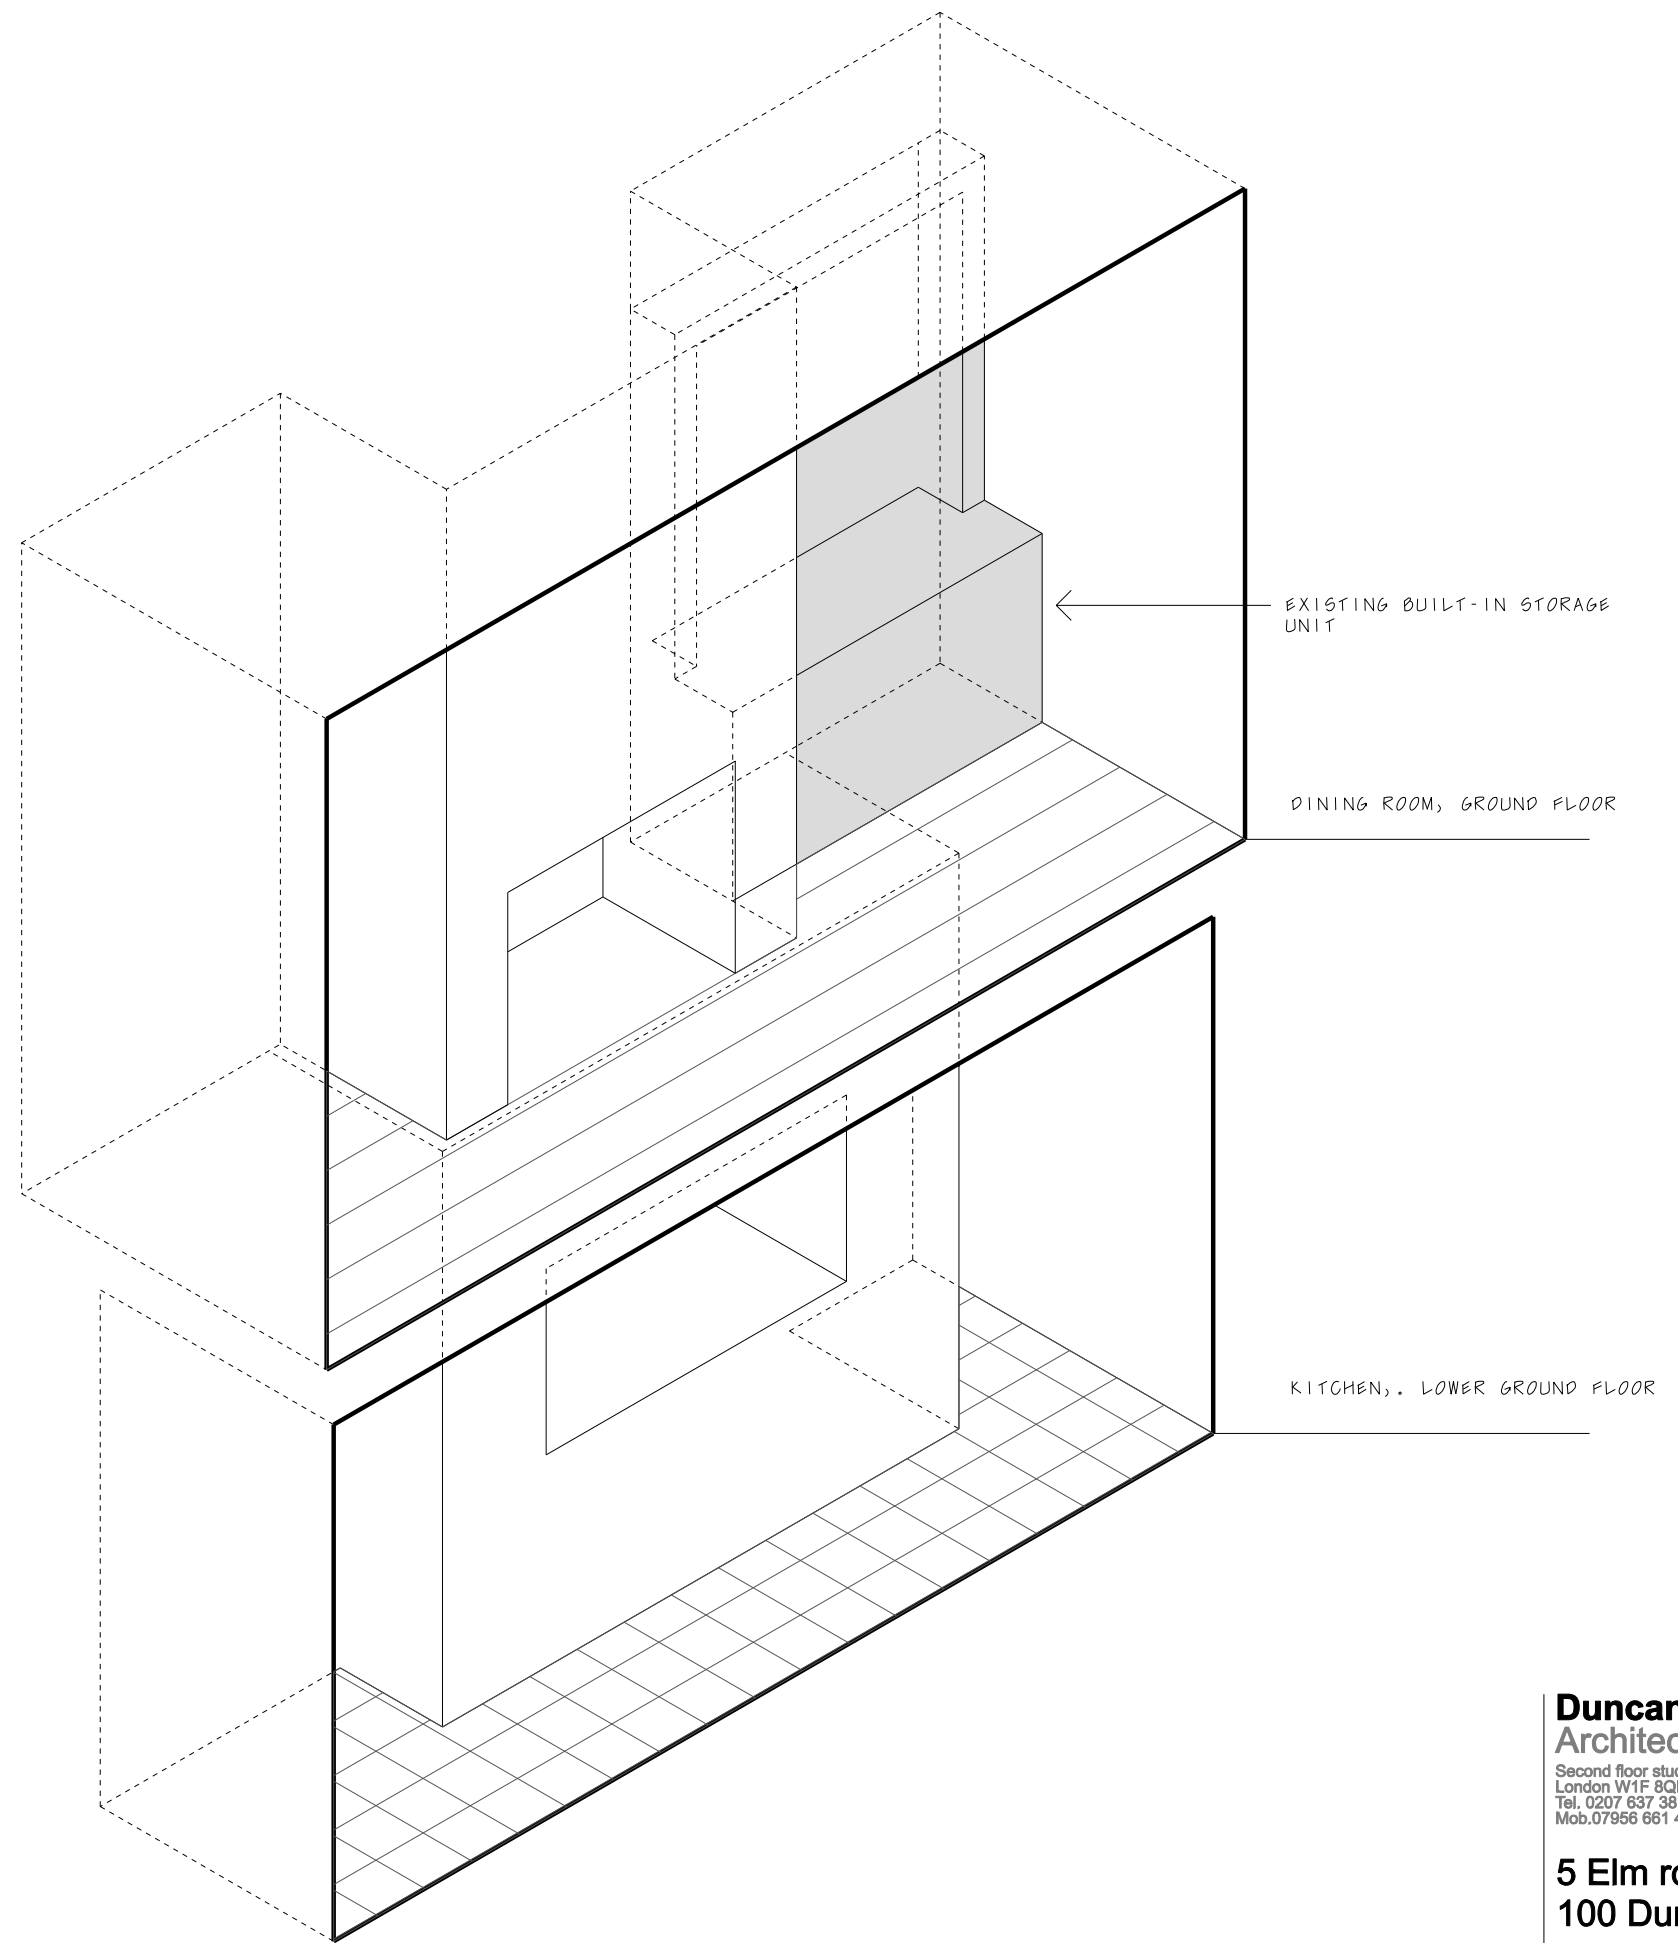

Elevation 1:50 AT A3

Photo - current arrangement

Isometric NOT TO SCALE

**Duncan Woodburn RIBA**  
**Architect** ■  
 Second floor studio, 28 Poland Street,  
 London W1F 8QP  
 Tel. 0207 637 3819  
 Mob. 07956 661 426

**5 Elm row**  
**100 Dumb waiter - existing**

August 2021  
 1:25 @A1 1:50 @A3