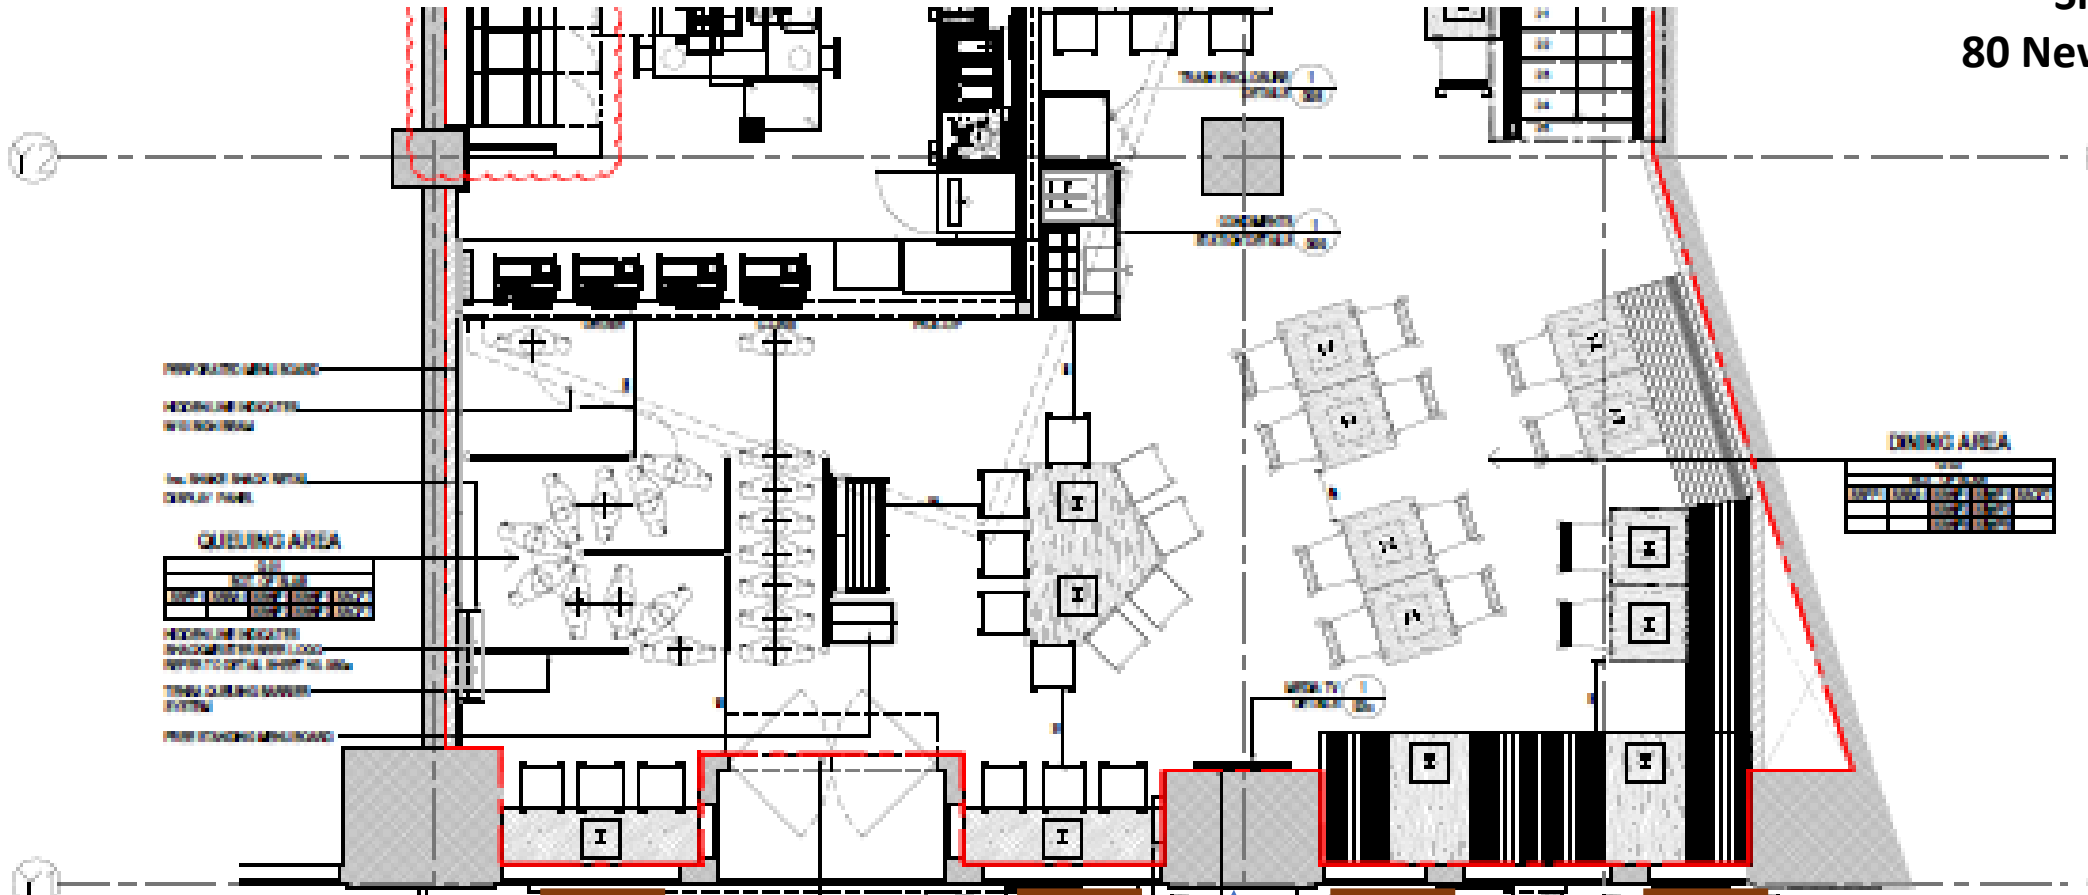

Shake Shack 80 New Oxford Street

PREPARED AREA BOARD
HEADLINE HEIGHTS
WITH SIGN BOARD
IN. SHIRT HOOK AREA
DISPLAY TABLE
QUEUEING AREA
HEADLINE HEIGHTS
SHALOMER WITH SIGN BOARD
SPREAD TO OPTICAL LEVEL TO SIGN
THREE CLEANING BARREL
ENTRY
FREE STANDING SIGNBOARD