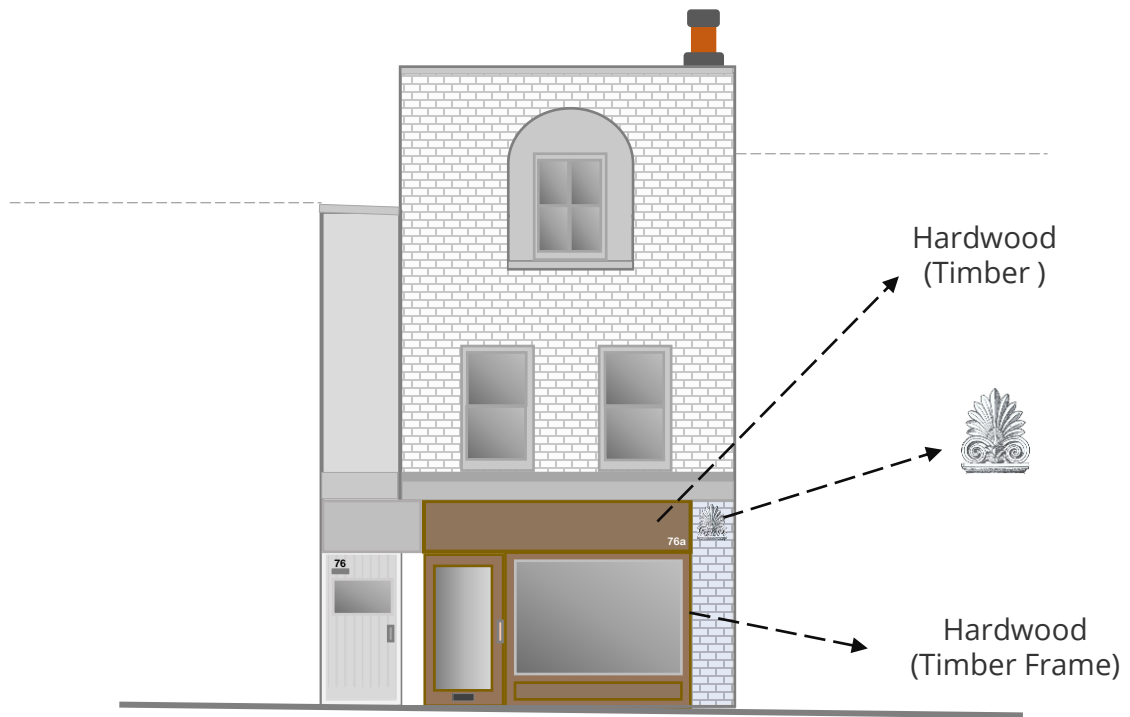

76a Heath Street  
London NW3 1DN

Scale:1:100

Proposed Front Elevation

[ARCCo2000@gmail.com](mailto:ARCCo2000@gmail.com)

Project :Proposed Plan	
Site:2 North End Road London NW11 7PH	
Drawings: Front Elevation Plan	
Date:Sep.2021	
Drawing No: SH 1 /060921/PL2	Scale: 1:100