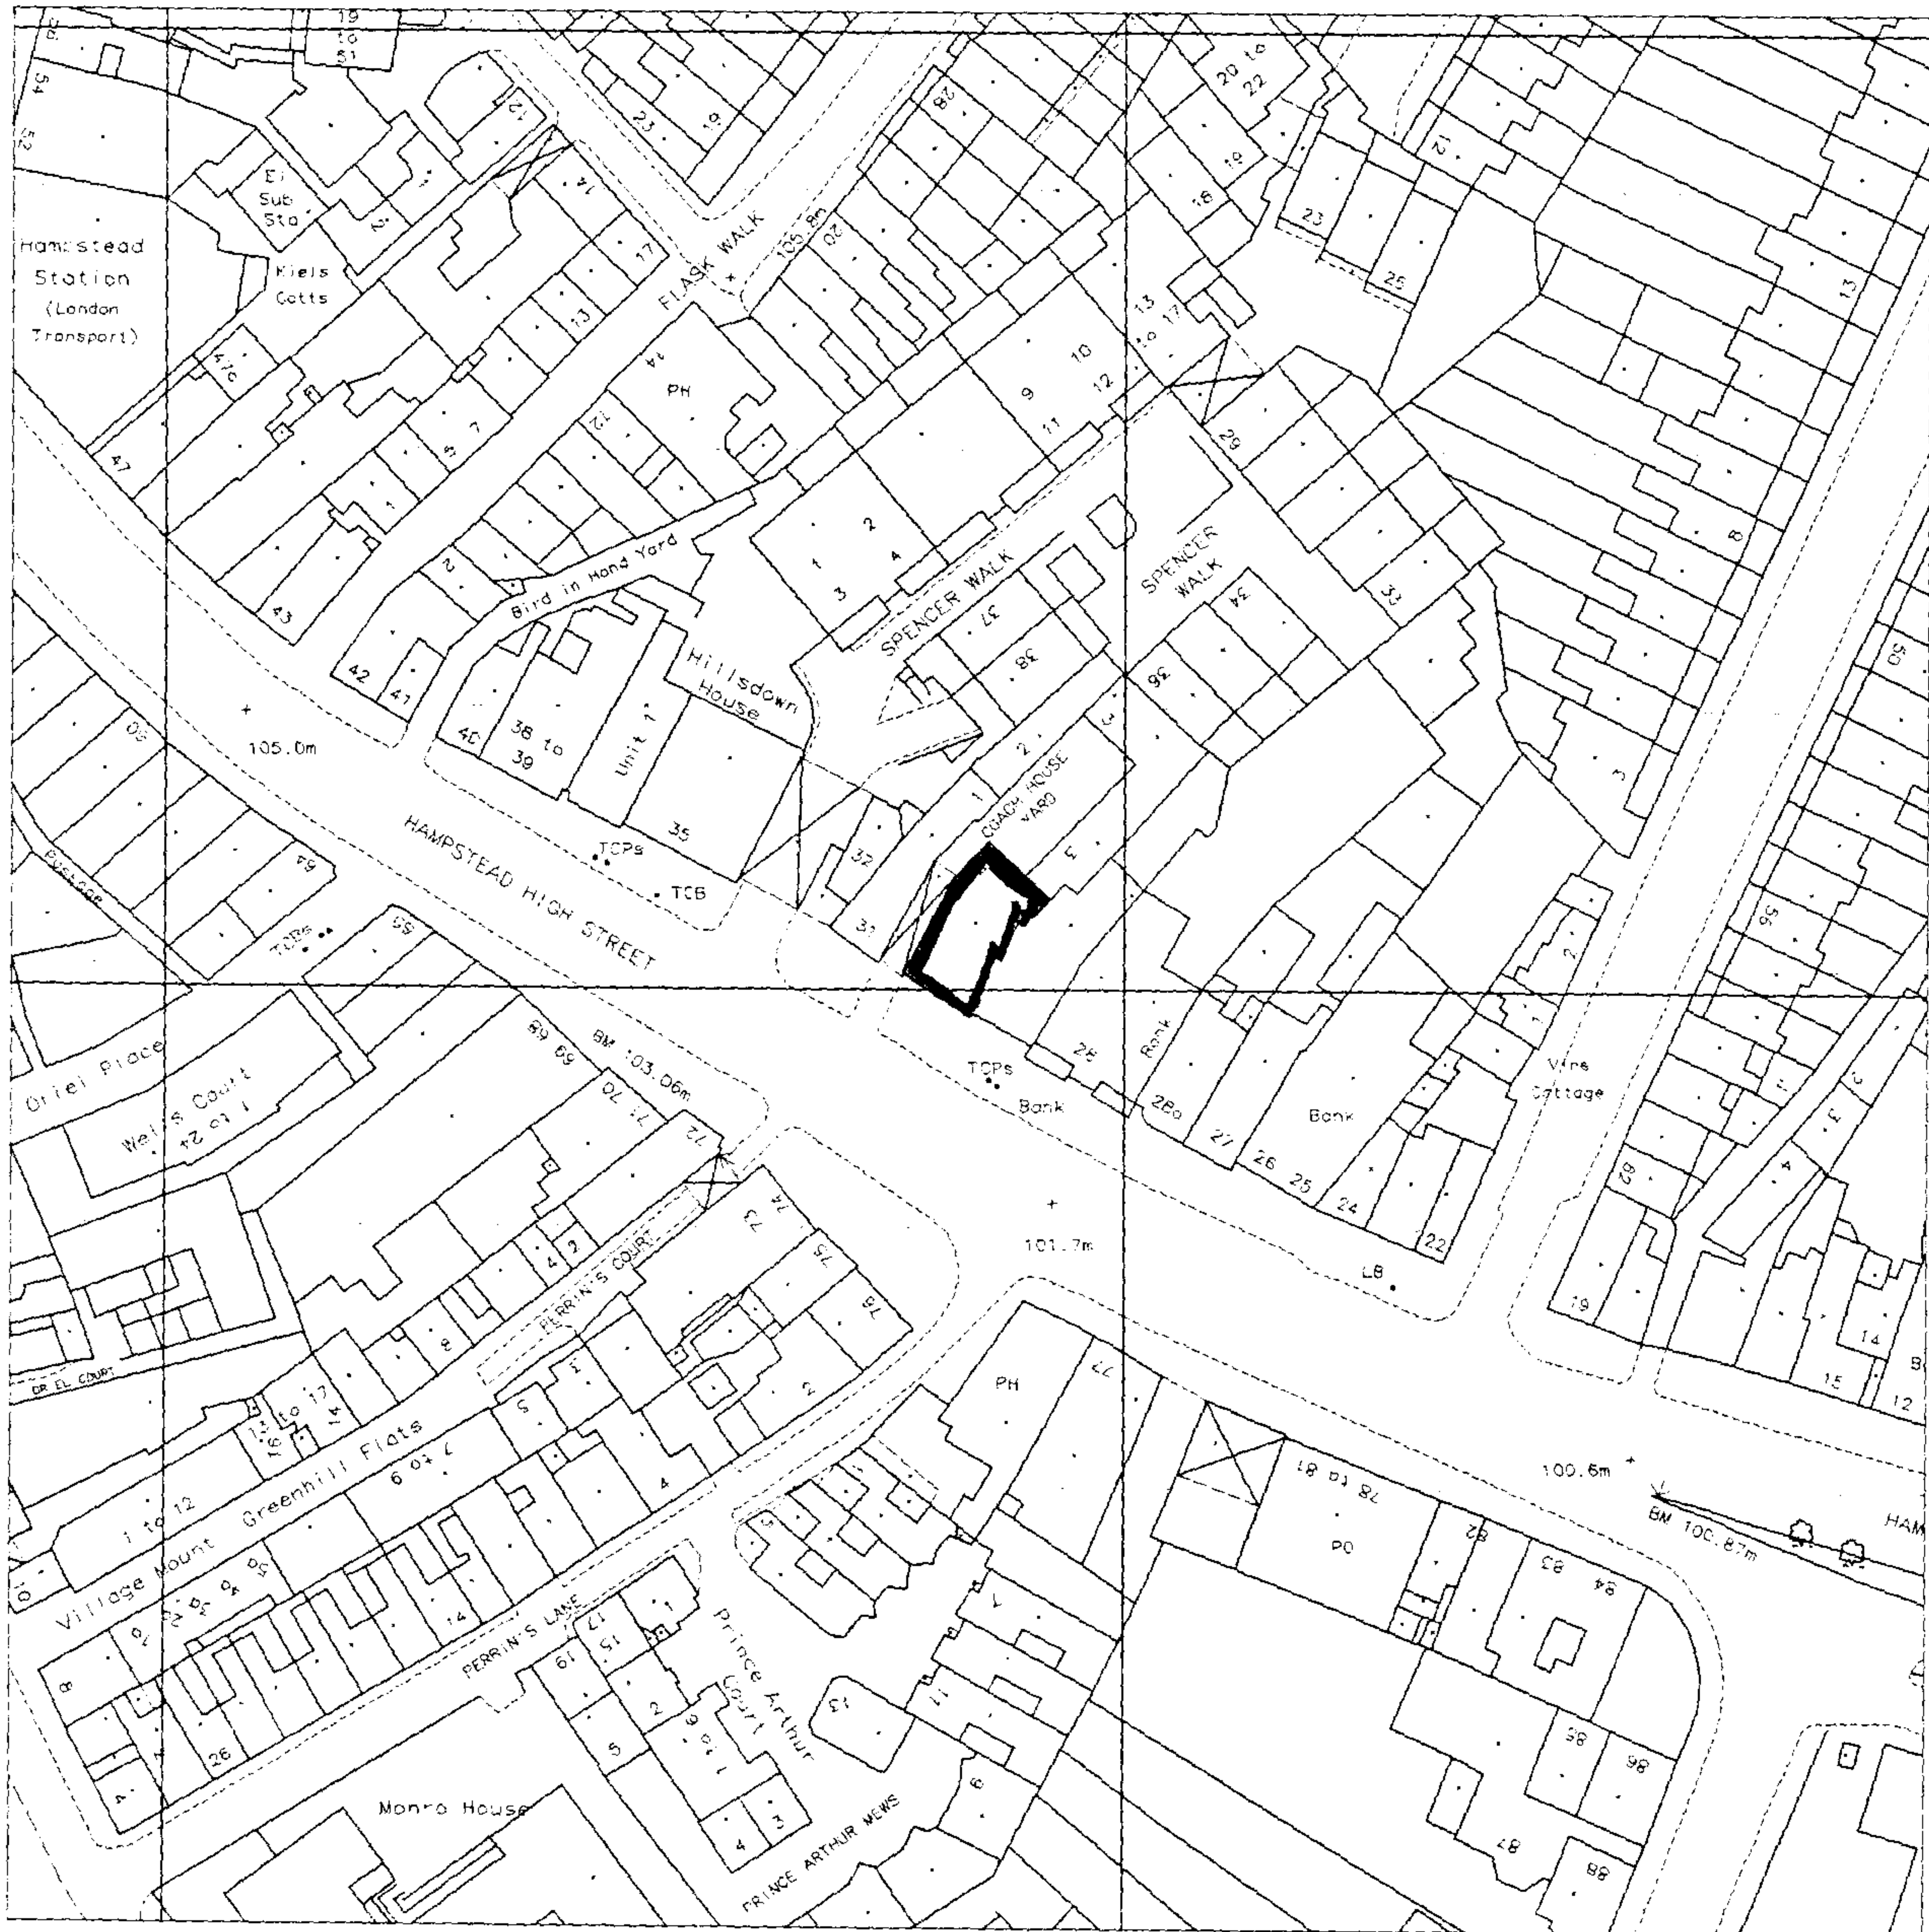

Siteplan Data™

Produced 08 Mar 2004 from Ordnance Survey digital data and incorporating surveyed revision available at this date. © Crown Copyright 2004.

Reproduction in whole or in part is prohibited without the prior permission of Ordnance Survey.

Ordnance Survey and the OS symbol are registered trade marks and Siteplan a trade mark of Ordnance Survey, the national mapping agency of Great Britain.

2004 / 1429 / 1

Centre Coordinates: 526484 185702

National Grid sheet reference at centre of this Siteplan: TQ2685NW

Supplied by: Stanfords
Serial Number: 00014391