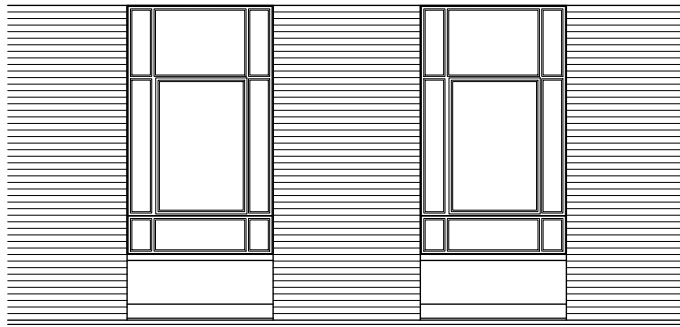

Graphite Black
Metal window
Frames and
casements

Graphite Black
Metal window
Frames and
casements

Graphite Black
Metal window
Frames and
casements

Conceptual Proposal
Part of Main Elevation
(north elevation)