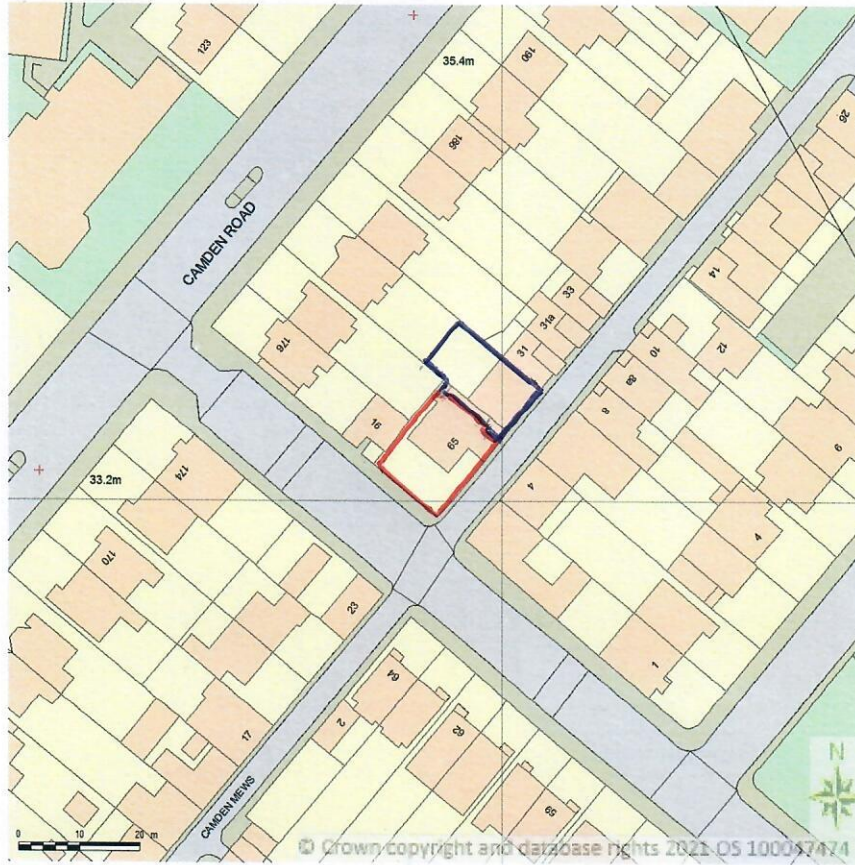

**SITE LOCATION PLAN  
AREA 2 HA  
SCALE 1:1250 on A4  
CENTRE COORDINATES: 529489, 184511**

Supplied by Streetwise Maps Ltd  
[www.streetwise.net](http://www.streetwise.net)  
Licence No: 100047474  
06/09/2021 10:41

65, Camden Square, London, Camden, NW1 9XD

Block Plan shows area bounded by: 529470.99, 184492.97 529506.99, 184528.97 (at a scale of 1:200), OSGridRef: TQ29488451. The representation of a road, track or path is no evidence of a right of way. The representation of features as lines is no evidence of a property boundary.