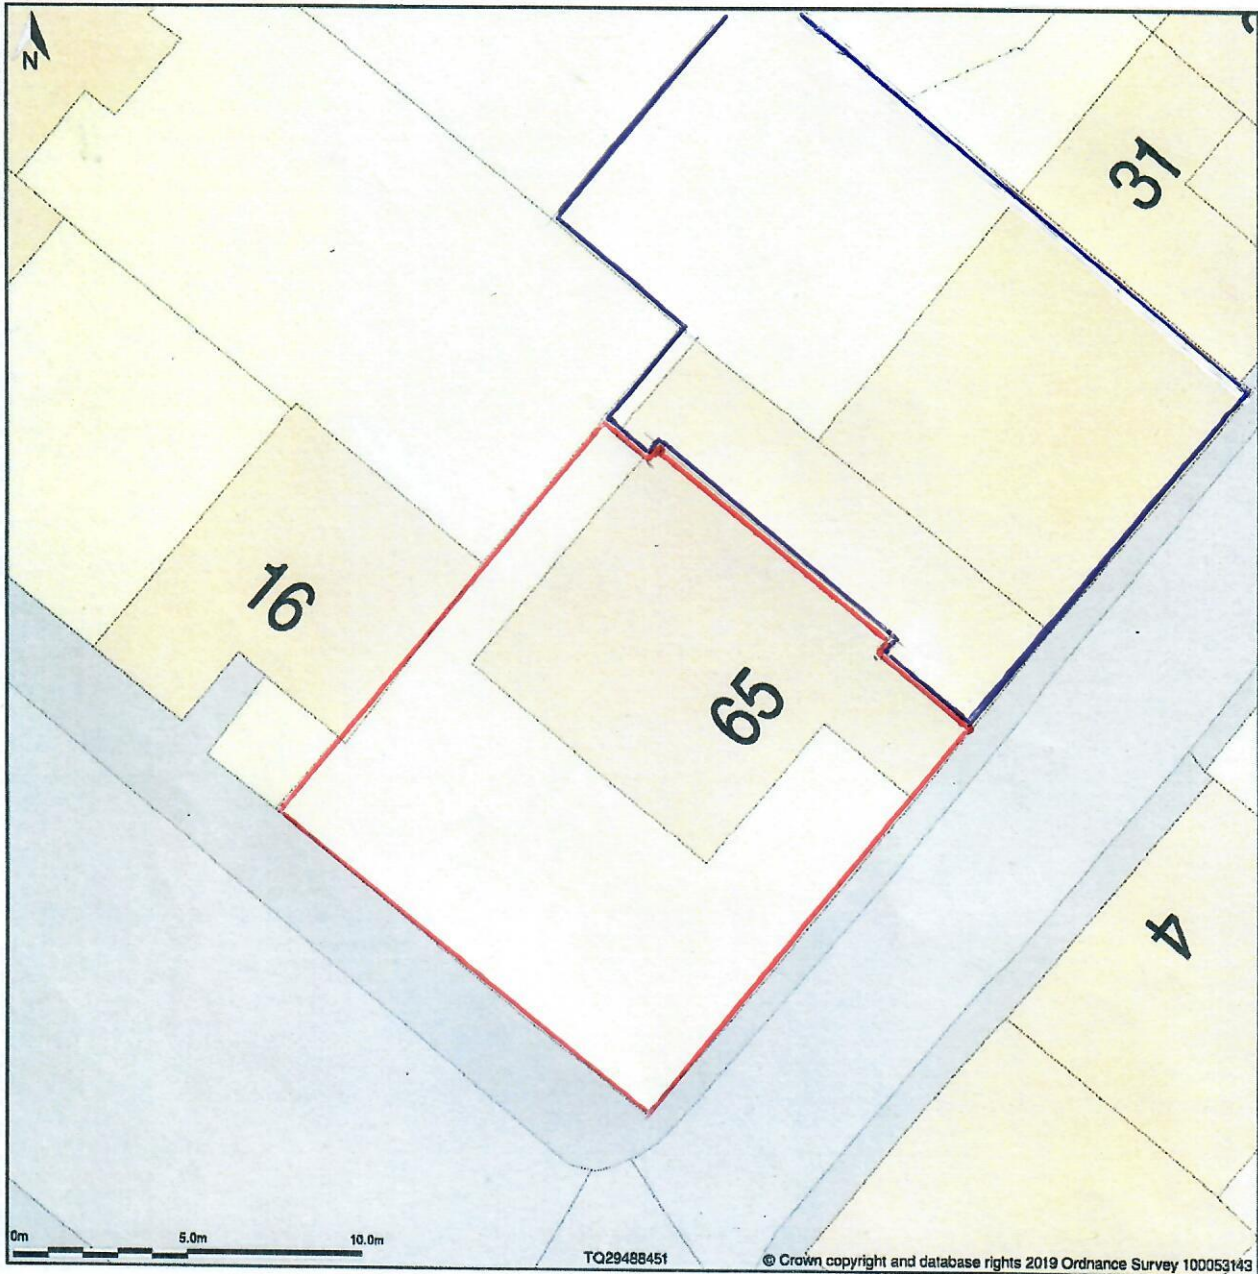

**SITE LOCATION PLAN  
AREA 2 HA  
SCALE 1:1250 on A4  
CENTRE COORDINATES: 529489, 184511**

Supplied by Streetwise Maps Ltd  
[www.streetwise.net](http://www.streetwise.net)  
Licence No: 100047474  
06/09/2021 10:41

65, Camden Square, London, Camden, NW1 9XD

Block Plan shows area bounded by: 529470.99, 184492.97 529506.99, 184528.97 (at a scale of 1:200), OSGridRef: TQ29488451. The representation of a road, track or path is no evidence of a right of way. The representation of features as lines is no evidence of a property boundary.