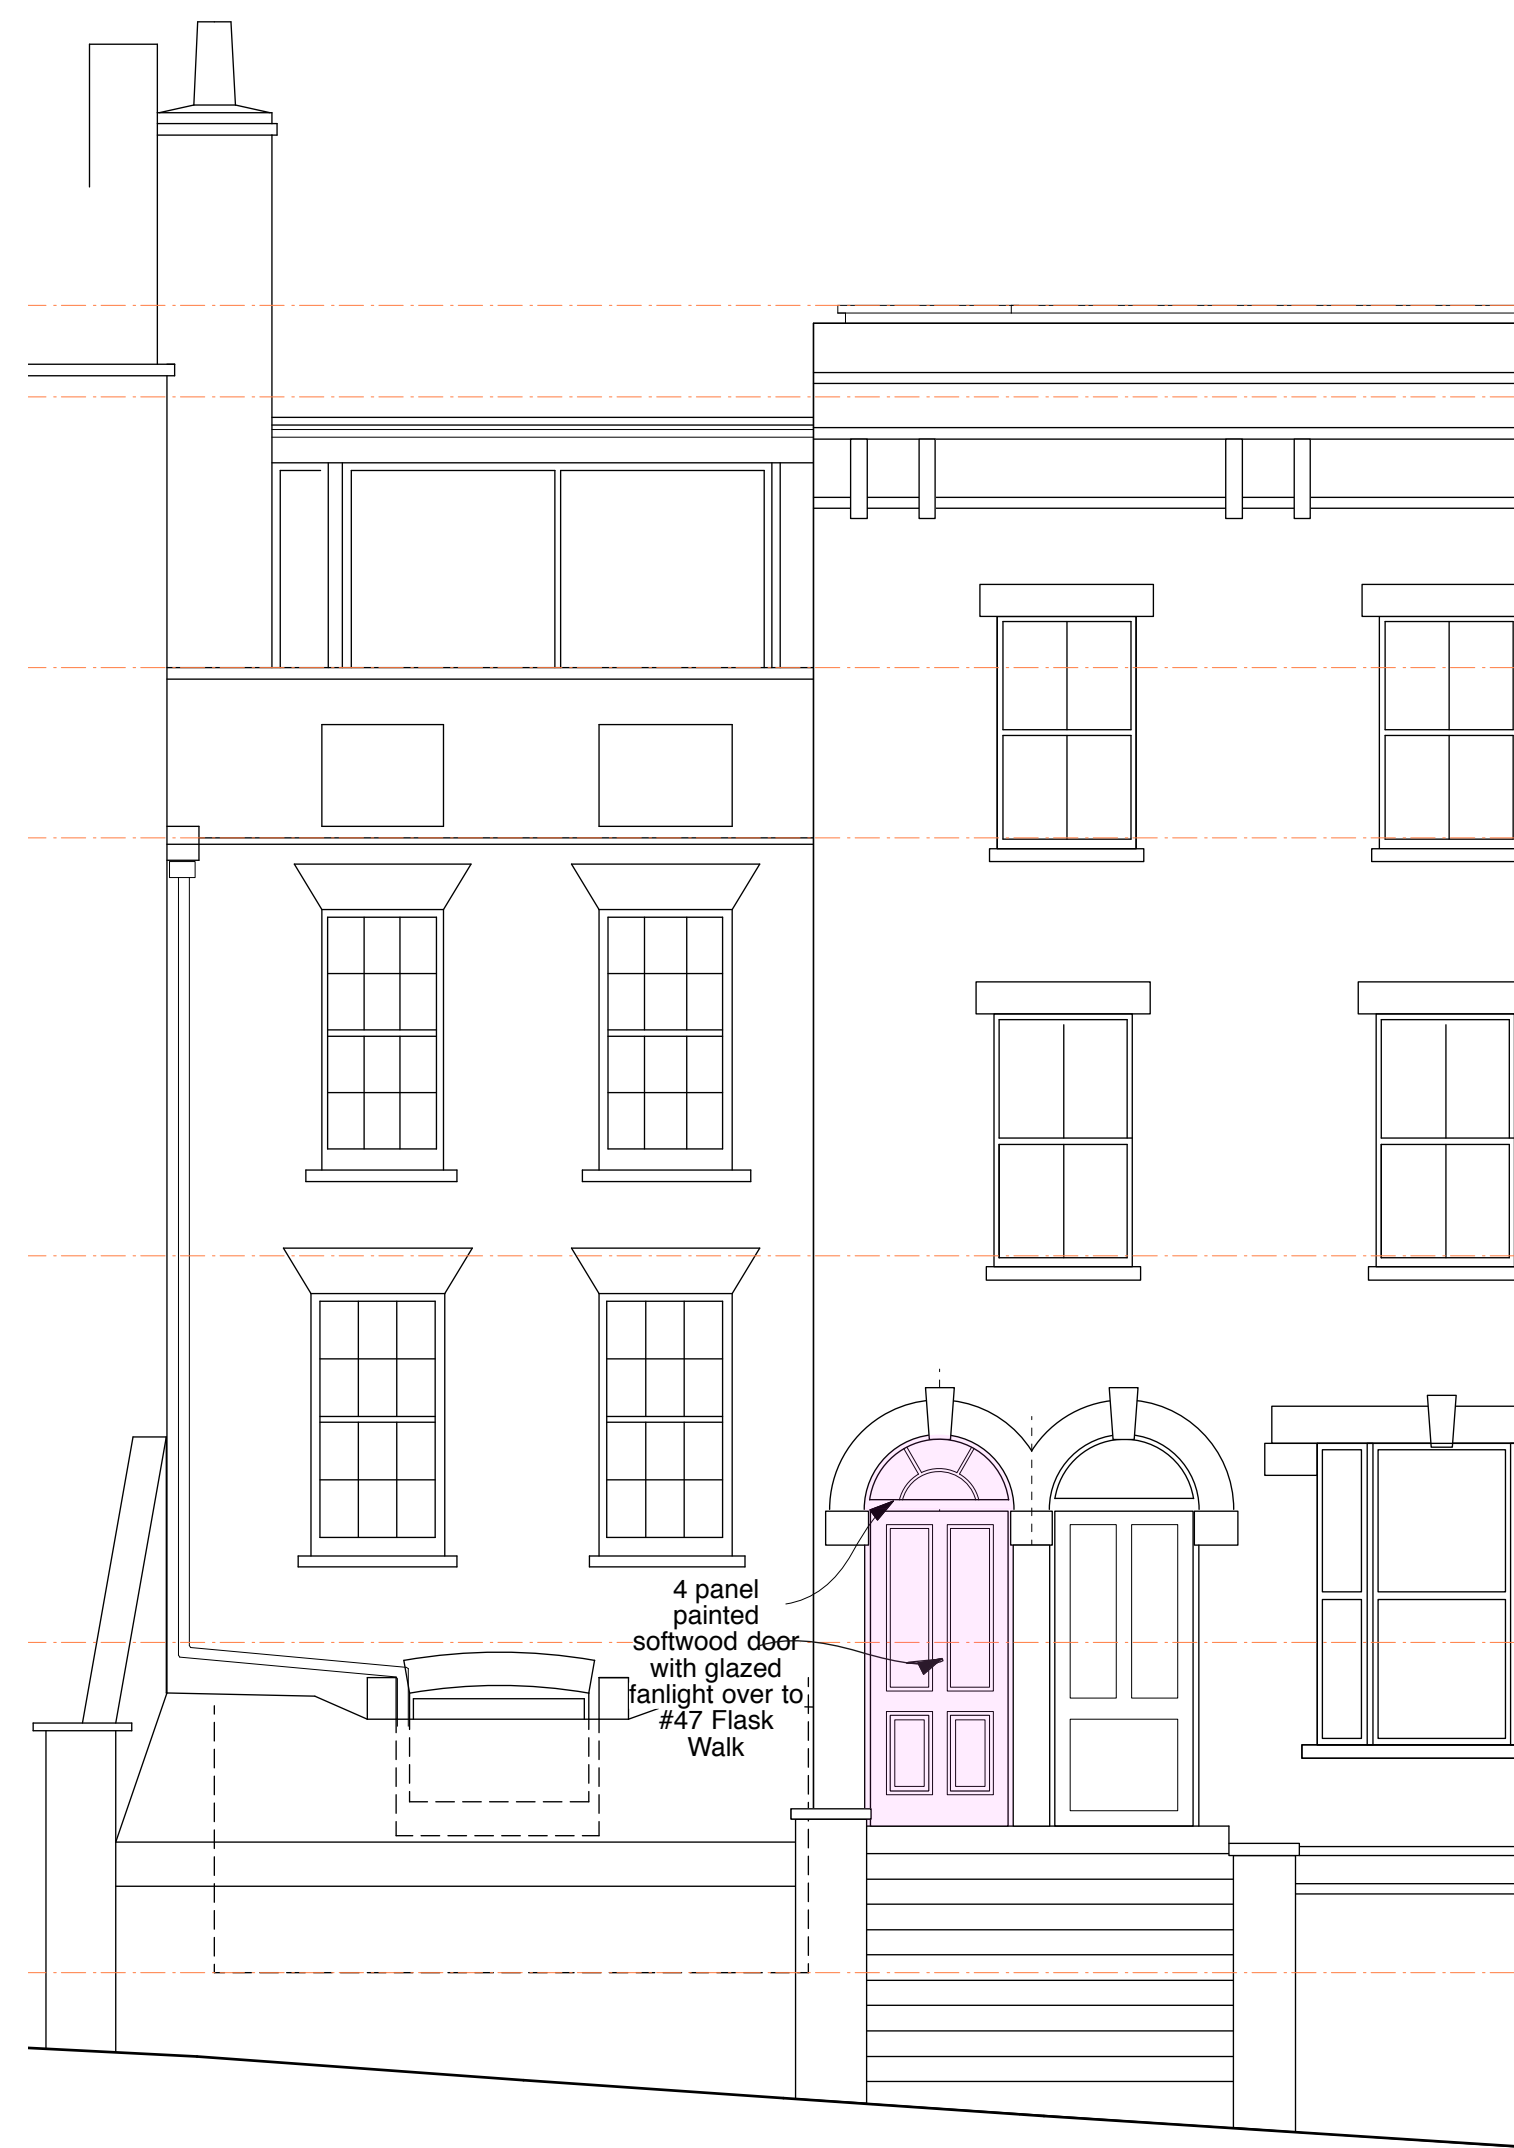

Drawing Title
existing & proposed
ground plan

Drawing Status
preliminary

Date Scale @ A2 (A4) Drawn
september 2021 1:50 (1:100)

Drawing Number
4153-XP-03

entrance to
47 Flask
Walk via a
passageway
with flying
freehold for
49 Flask
Walk over

47 Flask Walk

49 Flask Walk

existing

4 panel
painted
softwood door
with glazed
fanlight over to
#47 Flask
Walk

47 Flask Walk

49 Flask Walk

proposed

Revisions

4orm

1-5 Offord Street London N1 1DH

studio@4orm.co.uk
www.4orm.co.uk

Project
47 Flask Walk
Hampstead London NW3 1HH

Drawing Title
existing & proposed
front elevation

Drawing Status
preliminary

Date Scale @ A2 (A4) Drawn
september 2021 1:50 (1:100)