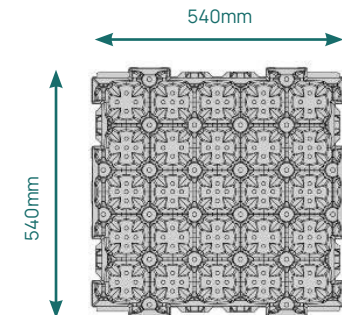

ANS GrufeKit Customer Pricing

GrufeKit	Product Image	Price (1m² - 199m²)	Price (200m² +)
Sedum GrufeTiles Protection Fleece		RRP £63.49 per m²	RRP £59.99 per m²
Sedum & Wildflower GrufeTiles Protection Fleece		RRP £69.99 per m²	RRP £63.99 per m²
Brown Wildflower GrufeTiles Protection Fleece		RRP £47.99 per m²	RRP £42.99 per m²

Everything you need to lay a beautiful green roof, in an easy to use kit.

Every GrufeTile is pre-grown and acclimatised before being delivered to you. With a GrufeKit (Green Roof Kit) you get the flexibility and control over your living roof installation.

Click [here](#) for your how to install video.