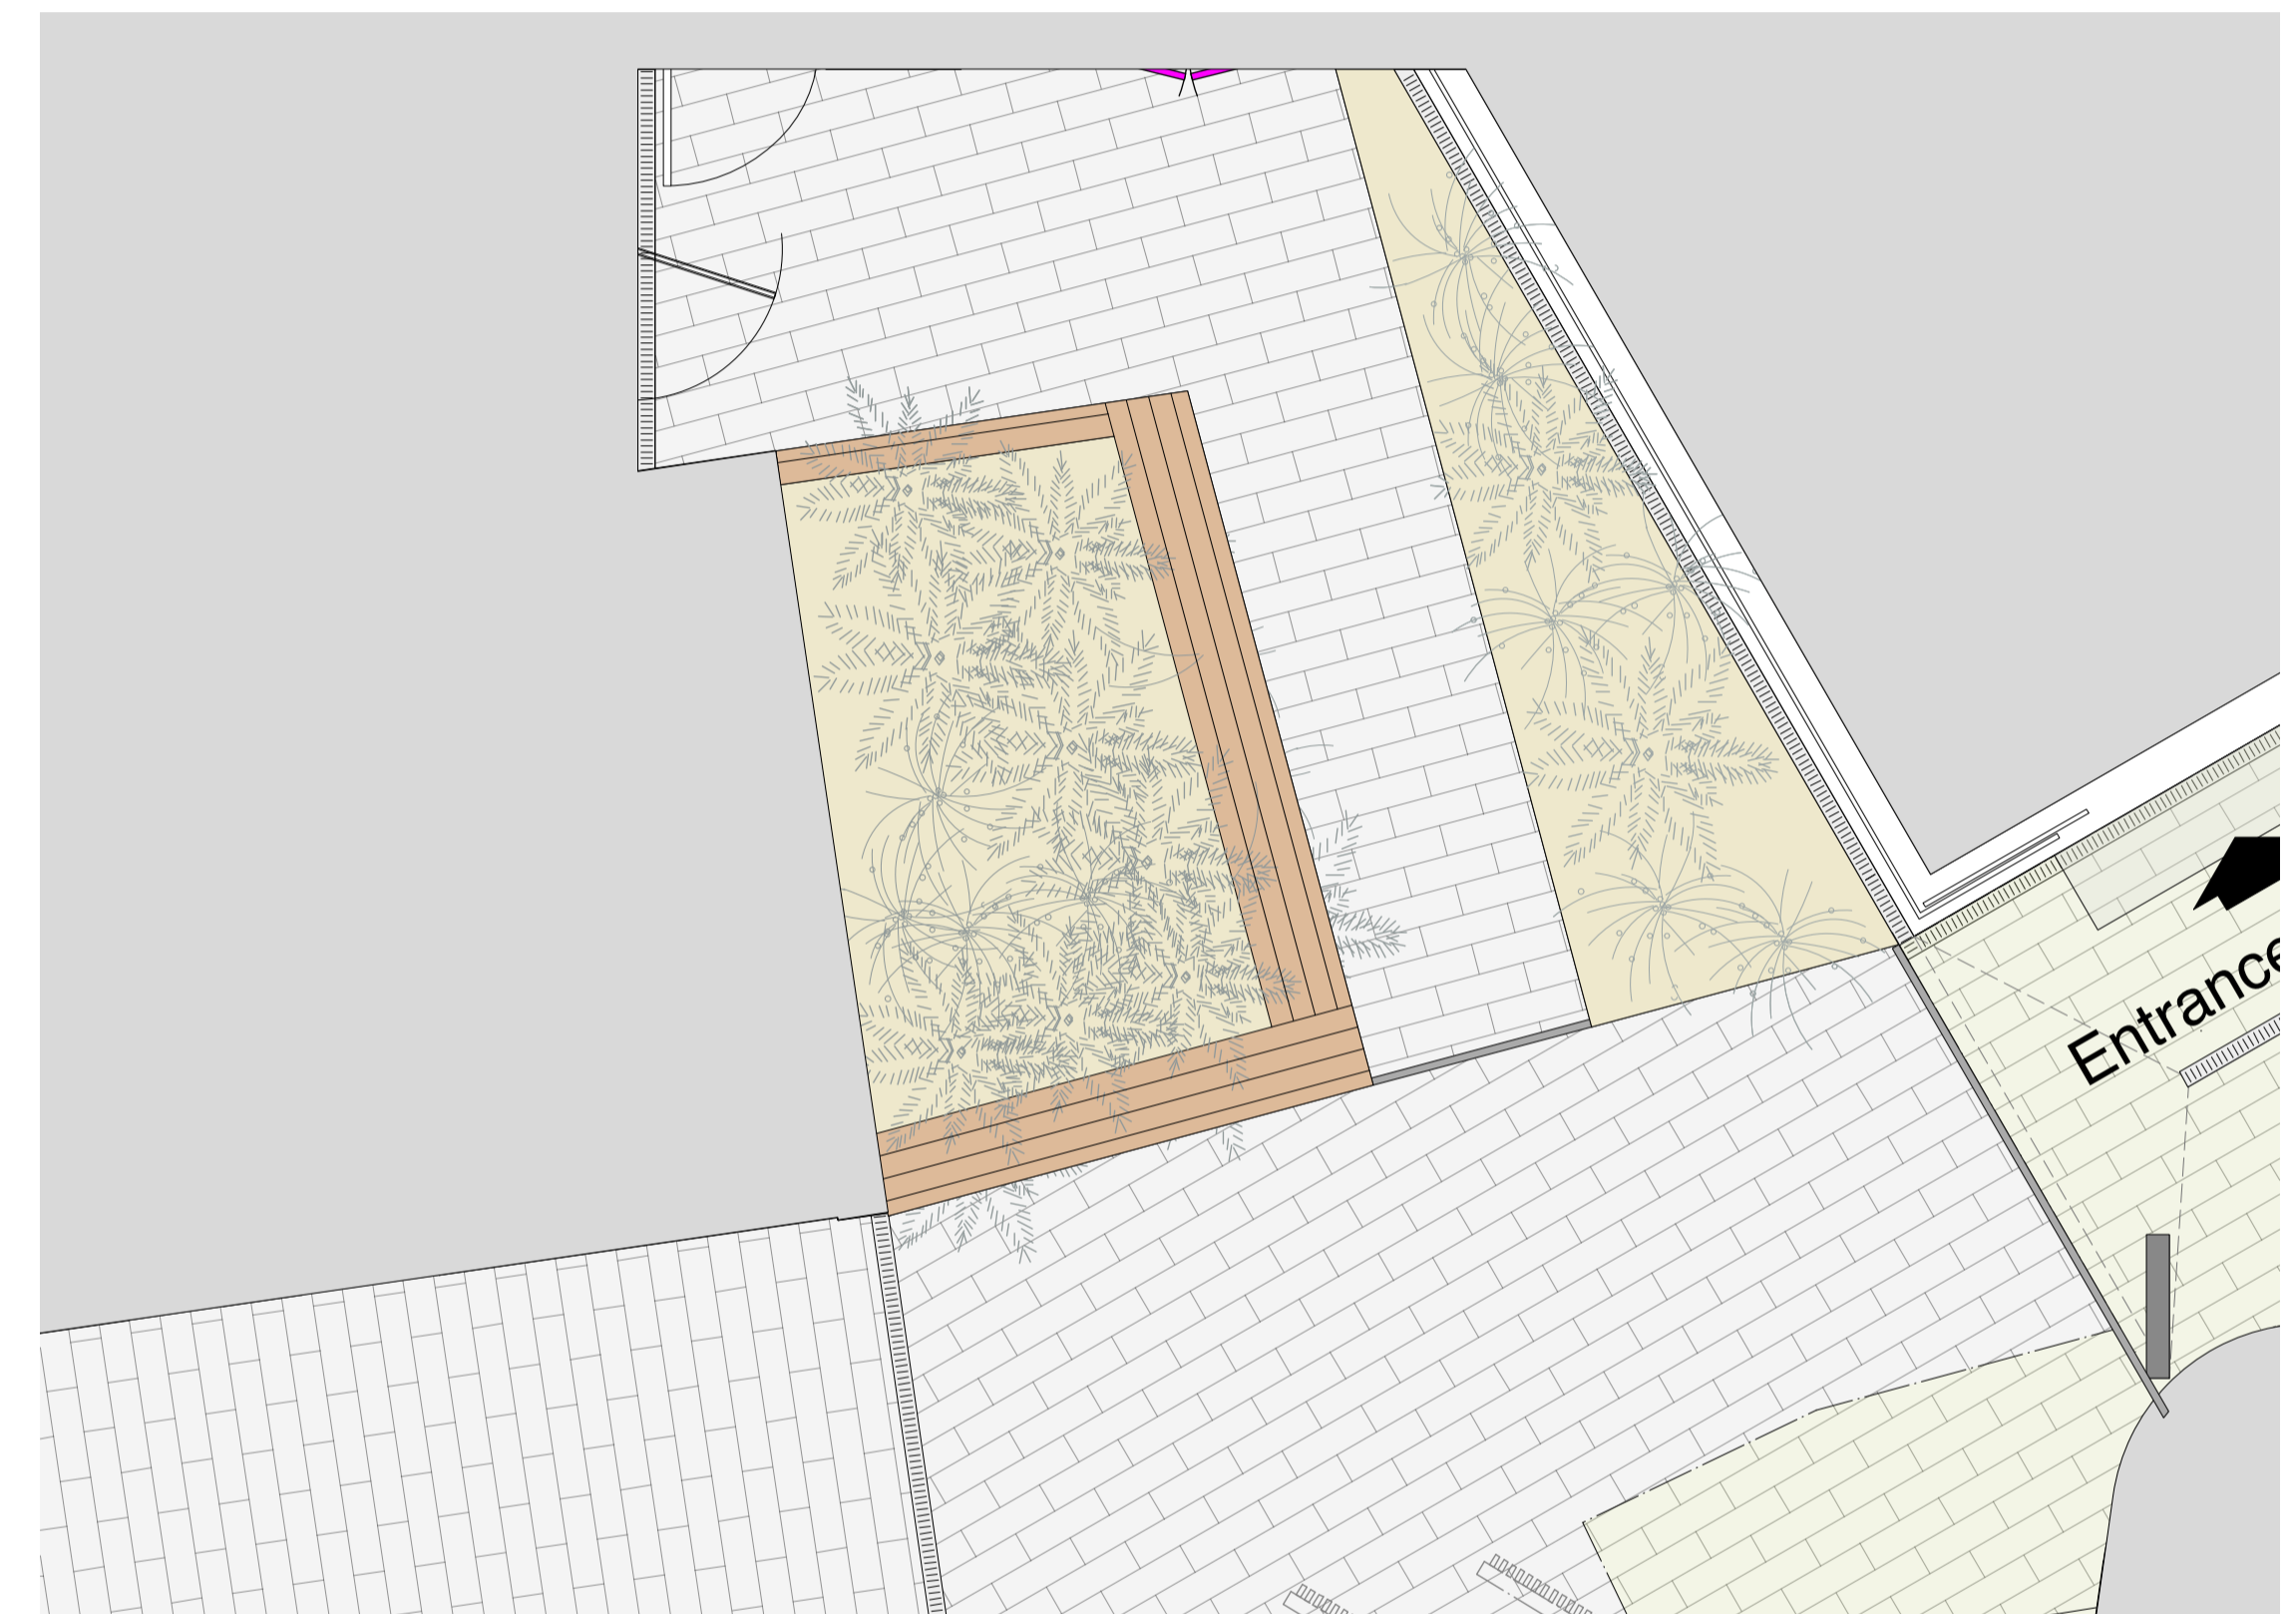

01 IROKO TIMBER BENCH
Scale: 1:5

03 KEY PLAN
Scale: 1:50

NEW BENCH TO EXISTING PLANTERS
New Timber slats to be added to existing concrete planters.