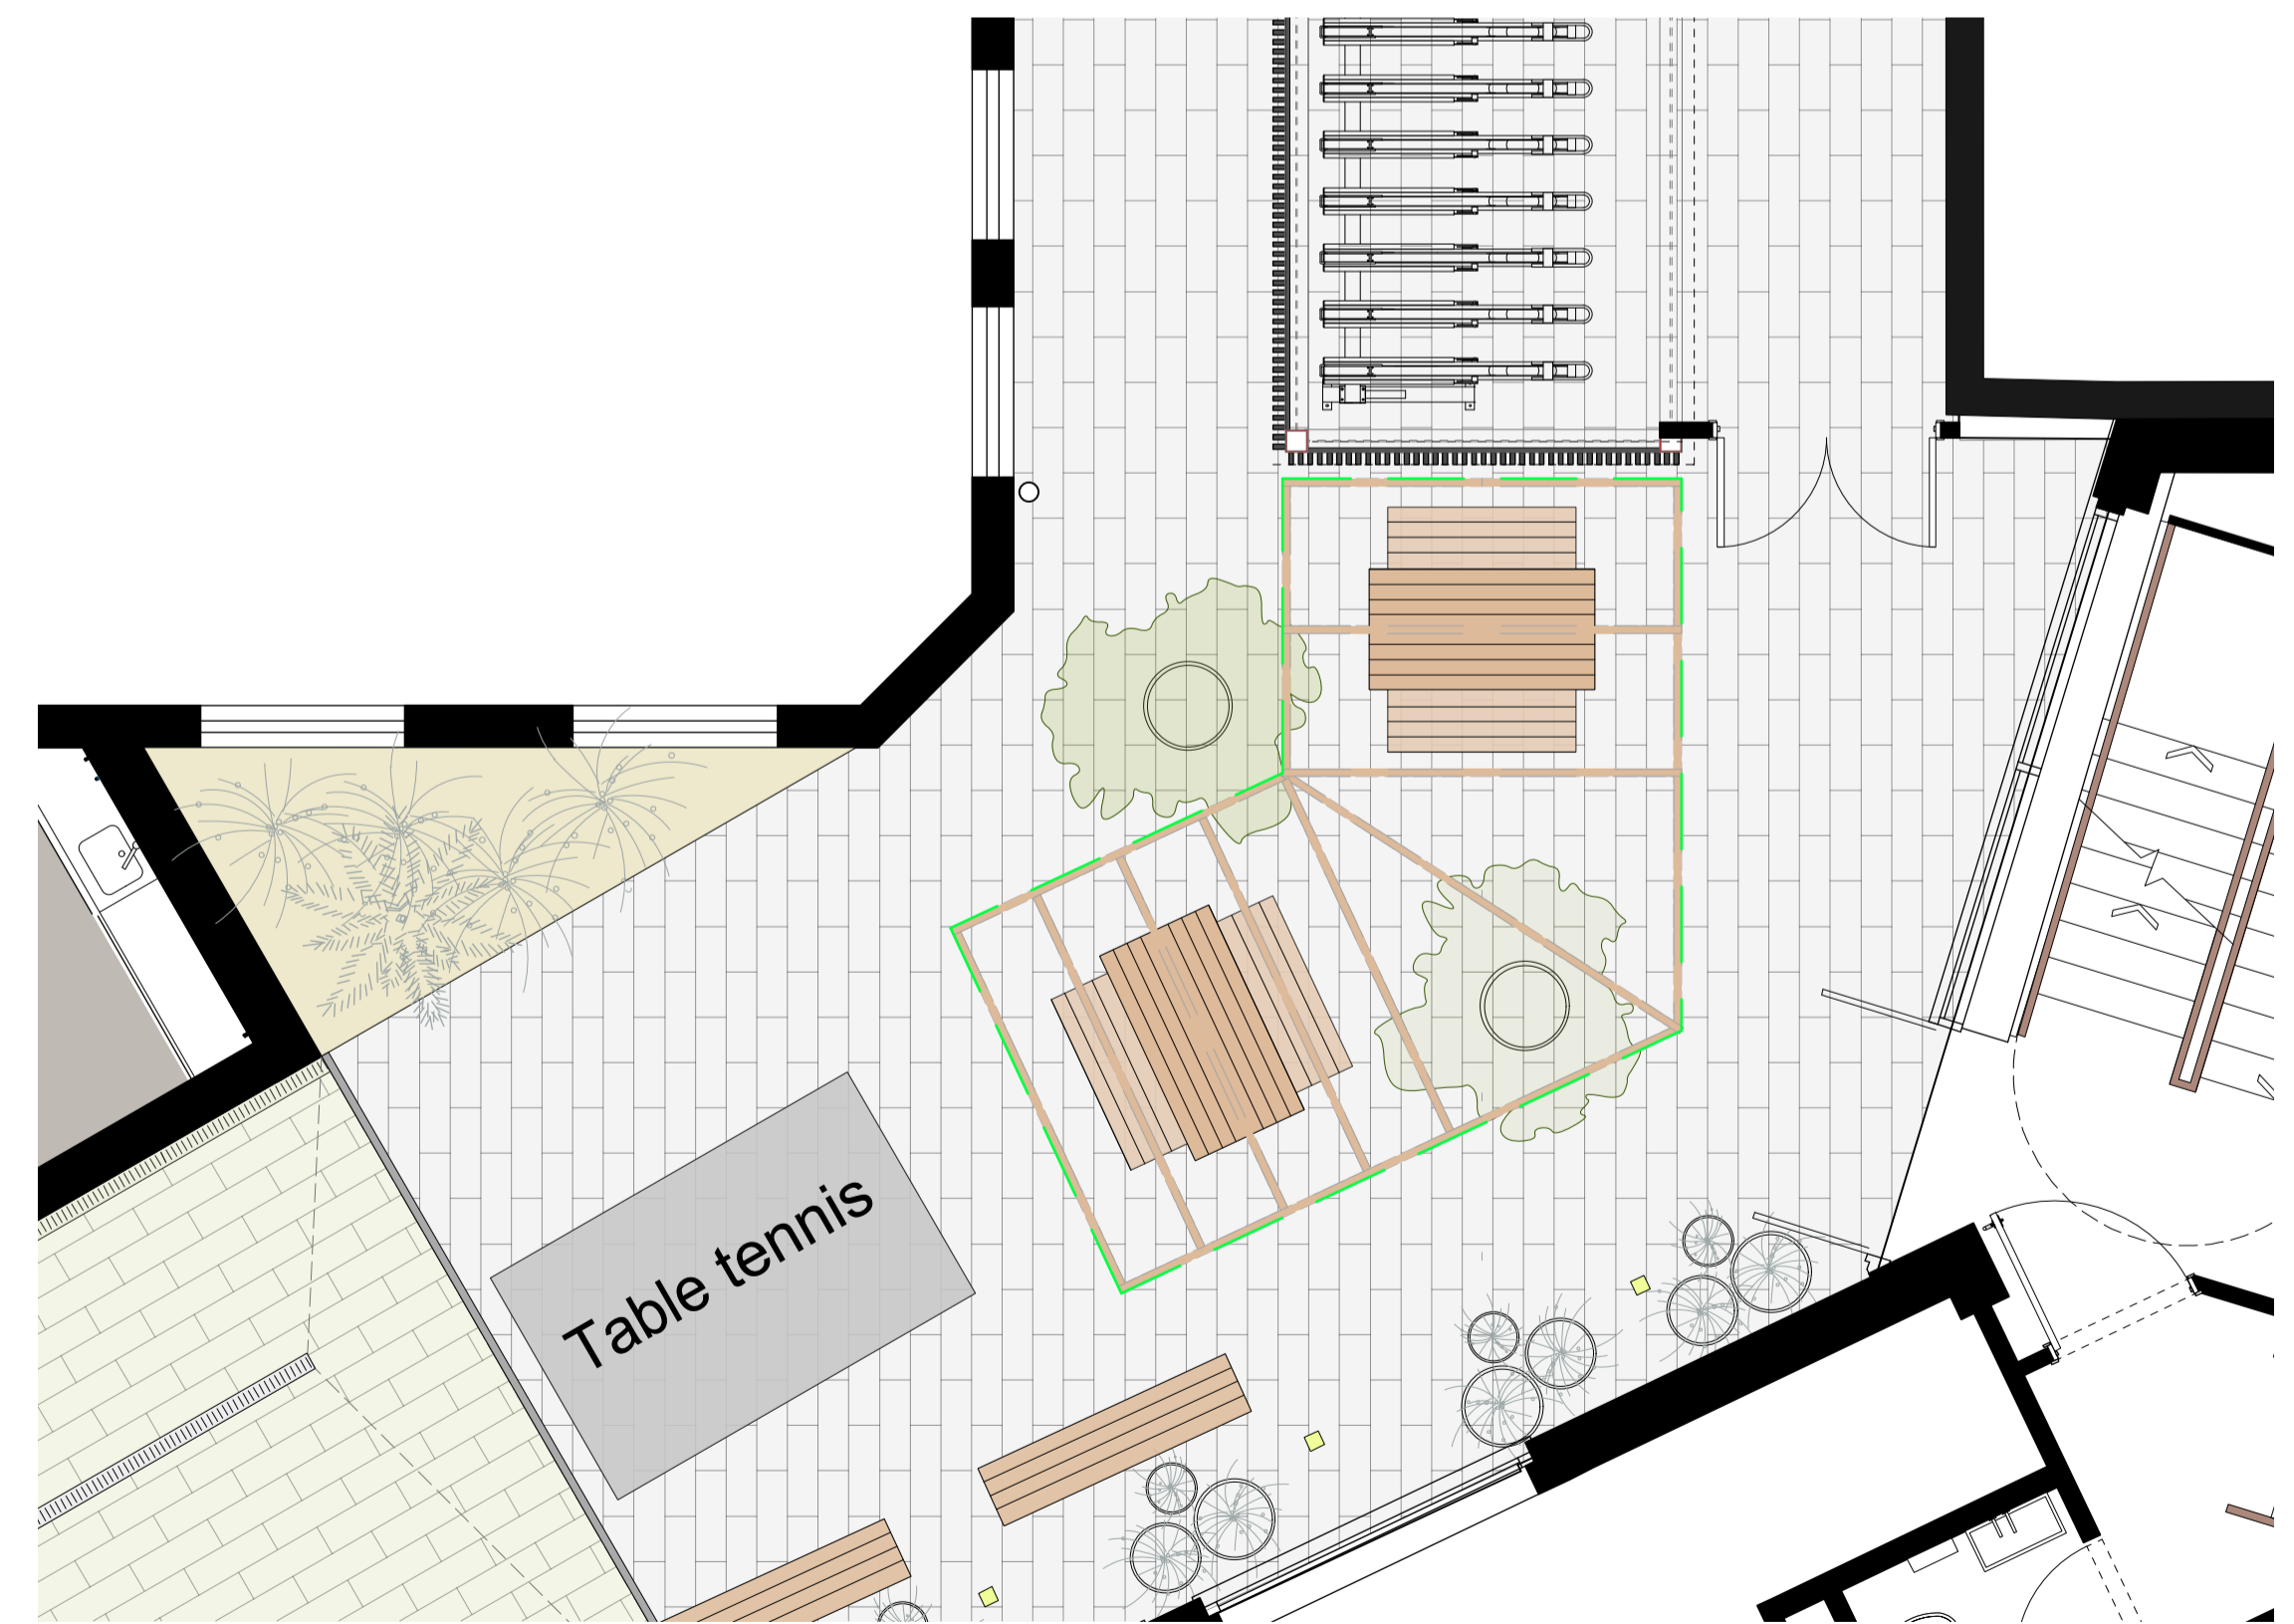

01 PERGOLA
Scale: 1:20

PERGOLA

Timber Pergola to match timber bench. Finish : IROKO Timber.

Area of Pergola

02 PERGOLA
Scale: 1:20

03 KEY PLAN
Scale: 1:50