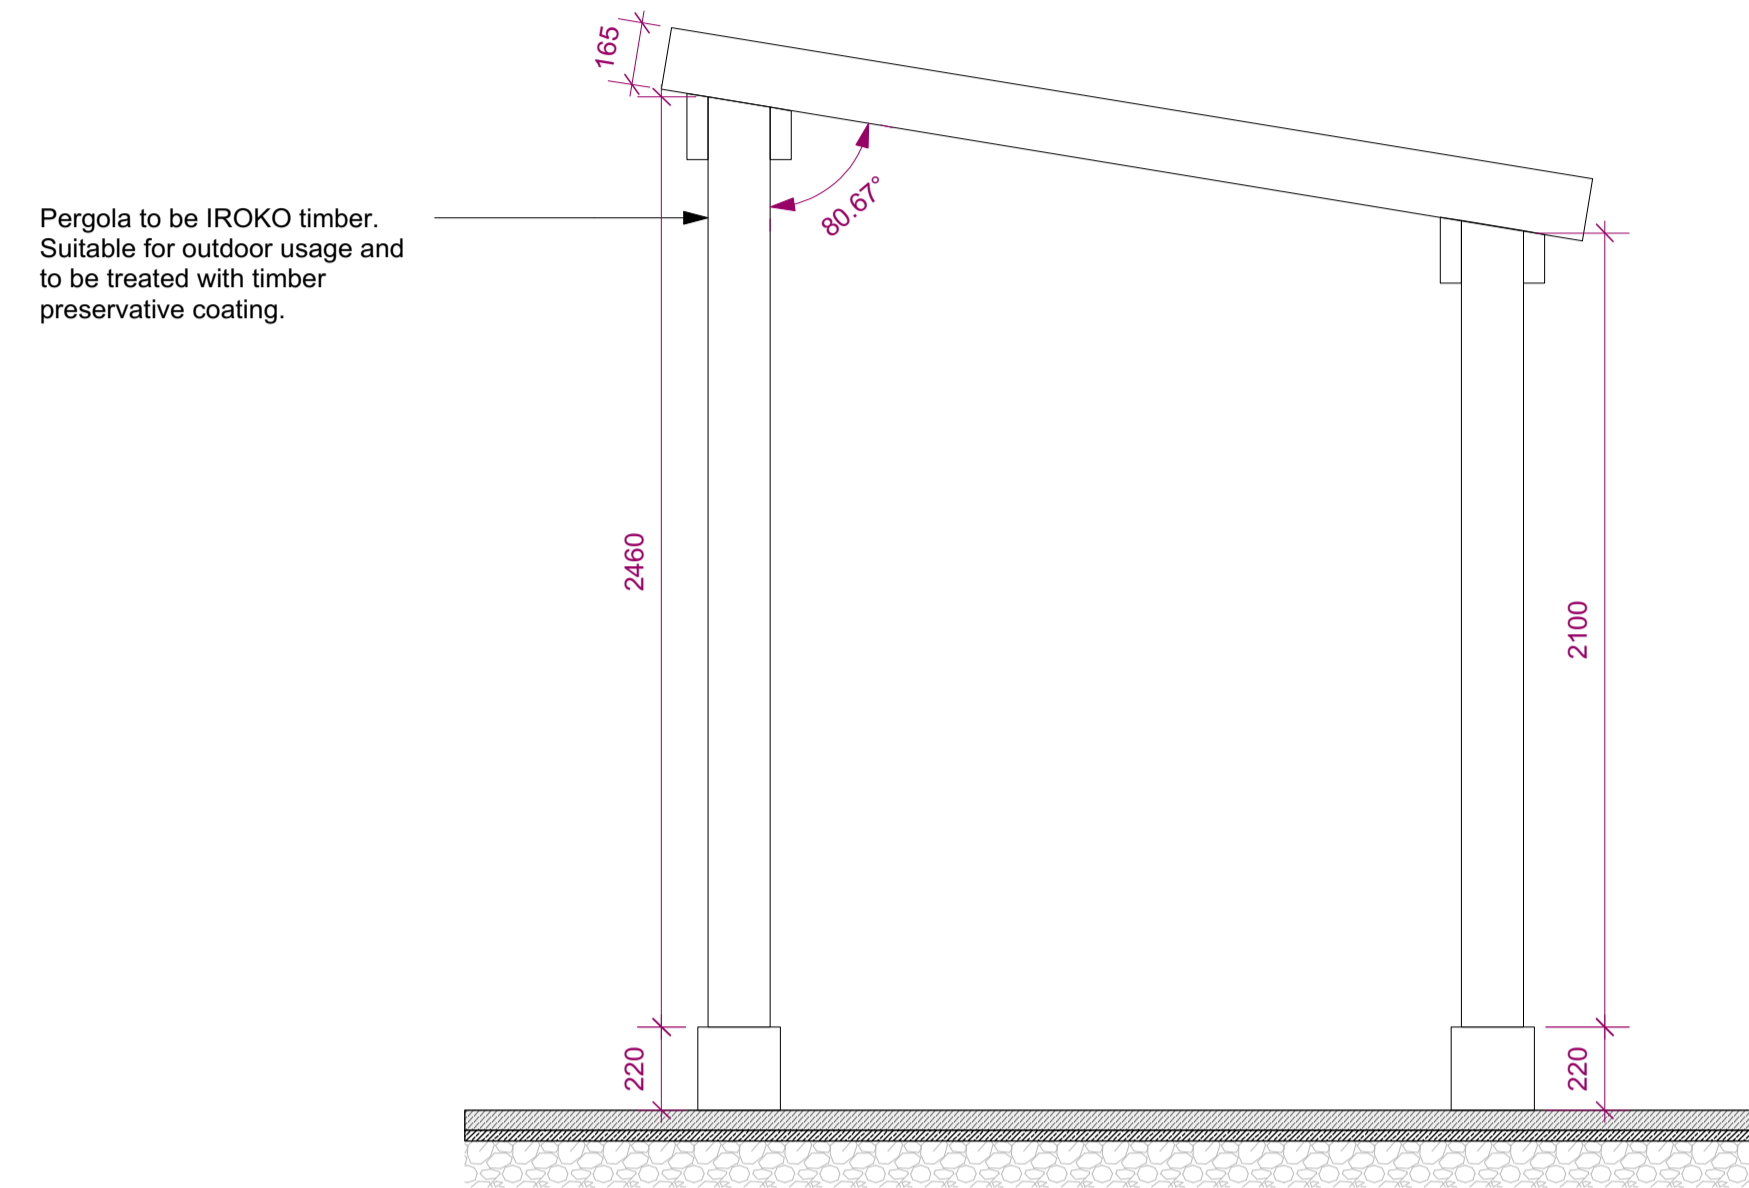

01 PERGOLA
Scale: 1:20

PERGOLA

Timber Pergola to match timber bench. Finish : IROKO Timber.

Area of Pergola

02 PERGOLA
Scale: 1:20

03 KEY PLAN
Scale: 1:50