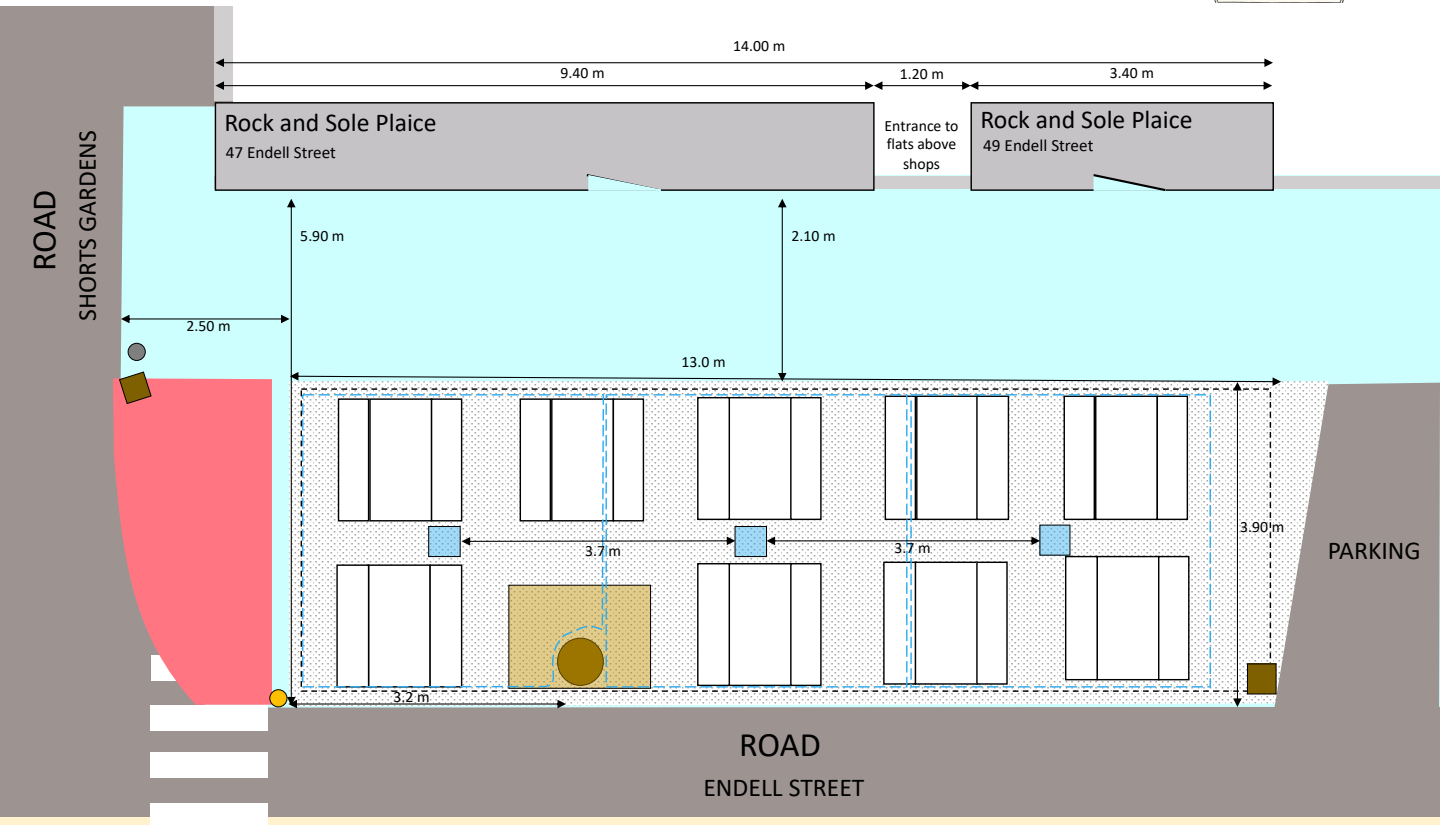

Rock and Sole Plaice

Outside seating plan

Key