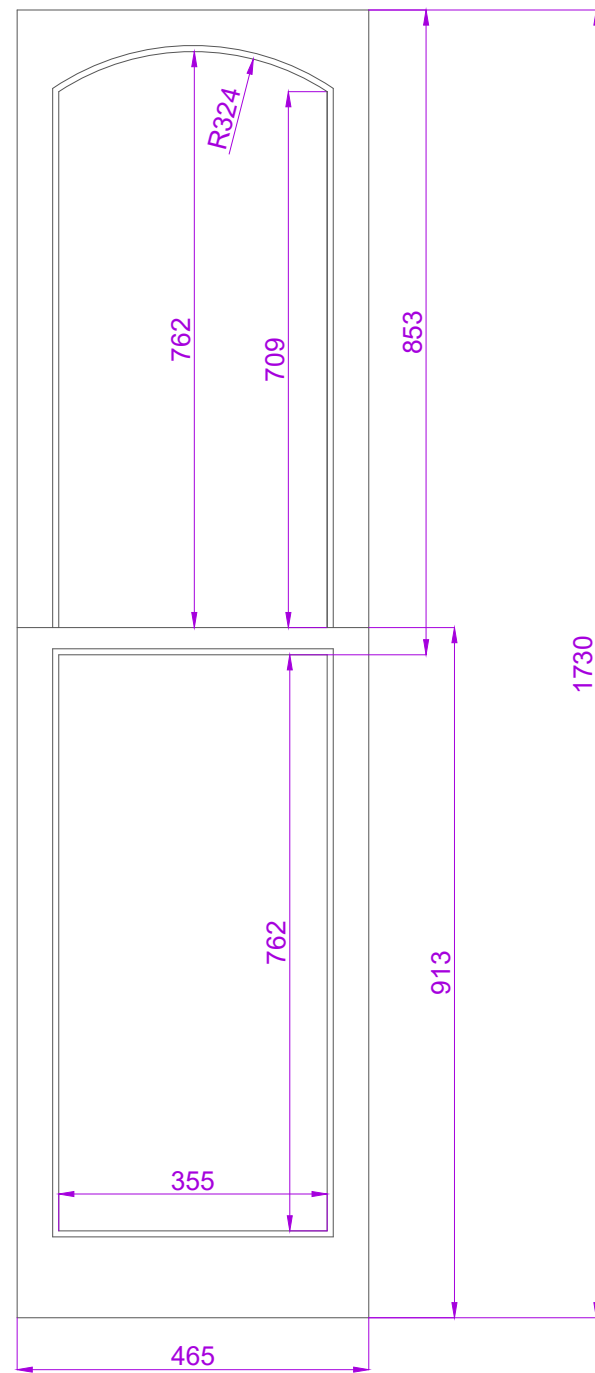

SISODIA

JOB NO: 35074

SHEET 1 OF 2

SASH WINDOWS

The Sash Window Workshop
4 Kiln lane,
Bracknell,
Berkshire RG12 1NA
tel: +44 (0)1344 868668
fax: +44 (0)1344 868858
email: jewissc@sashwindow.com

ITEMS 1 & 2

Drawn by C JEWISS
Scale 1:10 at A3
Issue No 01
Date: AUG 2021

INTERNAL VIEW
SCALE 1:10

SISODIA

JOB NO: 35074

SHEET 2 OF 2

Drawn by C JEWISS
Scale 1:1 at A3
Issue No 01
Date: AUG 2021

SASH WINDOWS

The Sash Window Workshop
4 Kiln lane,
Bracknell,
Berkshire RG12 1NA
tel: +44 (0)1344 868668
fax: +44 (0)1344 868858
email: jewiss@sashwindow.com

ITEMS 1, 2, 3 5 & 6

SECTION THROUGH STILE AND GLAZING BAR
SCALE 1:1

SECTION THROUGH MEETING RAIL
SCALE 1:1

SECTION THROUGH BOTTOM RAIL
SCALE 1:1