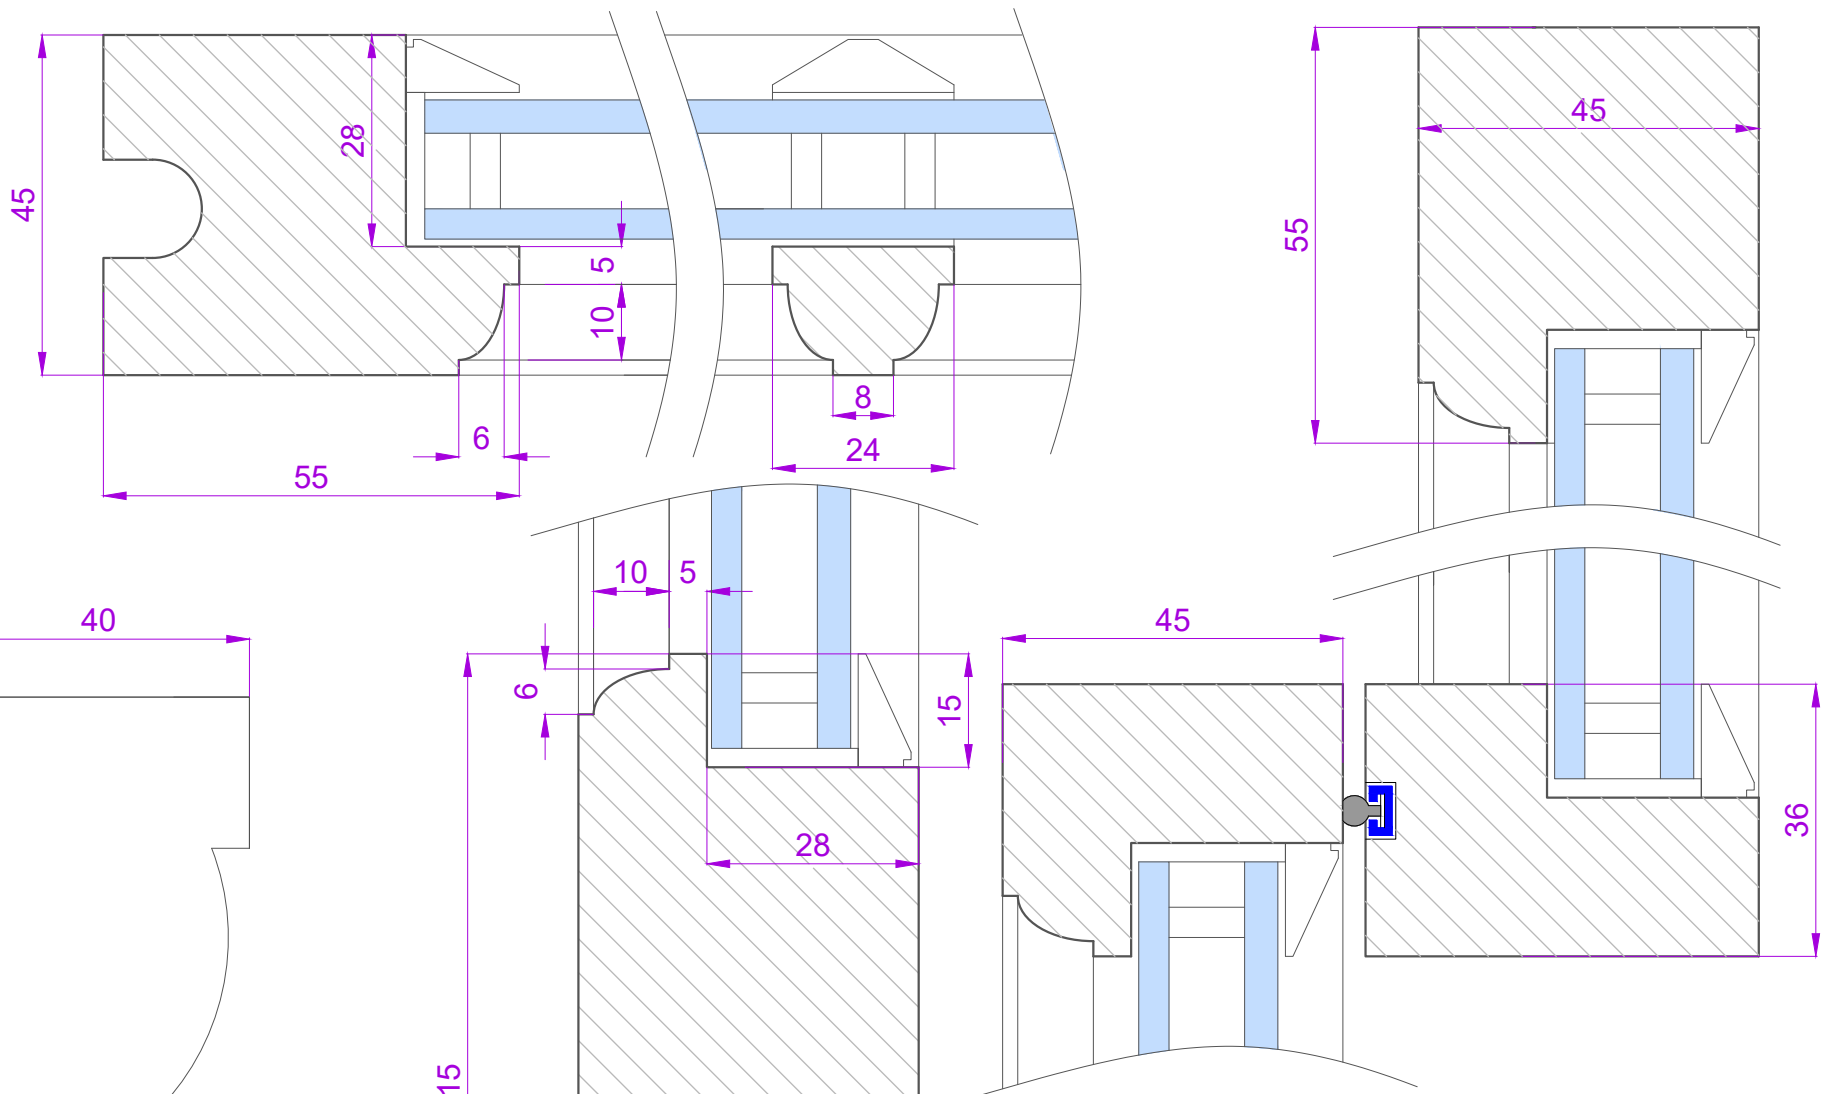

Drawn by C JEWISS
Scale 1:10 at A3
Issue No 01
Date: AUG 2021

INTERNAL VIEW
SCALE 1:10

SISODIA

JOB NO: 35074

SHEET 2 OF 2

Drawn by C JEWISS
Scale 1:1 at A3
Issue No 01
Date: AUG 2021

SASH WINDOWS

The Sash Window Workshop
4 Kiln lane,
Bracknell,
Berkshire RG12 1NA
tel: +44 (0)1344 868668
fax: +44 (0)1344 868858
email: jewiss@sashwindow.com

ITEMS 1, 2, 3 5 & 6

SECTION THROUGH STILE AND GLAZING BAR
SCALE 1:1

SECTION THROUGH MEETING RAIL
SCALE 1:1

SECTION THROUGH BOTTOM RAIL
SCALE 1:1