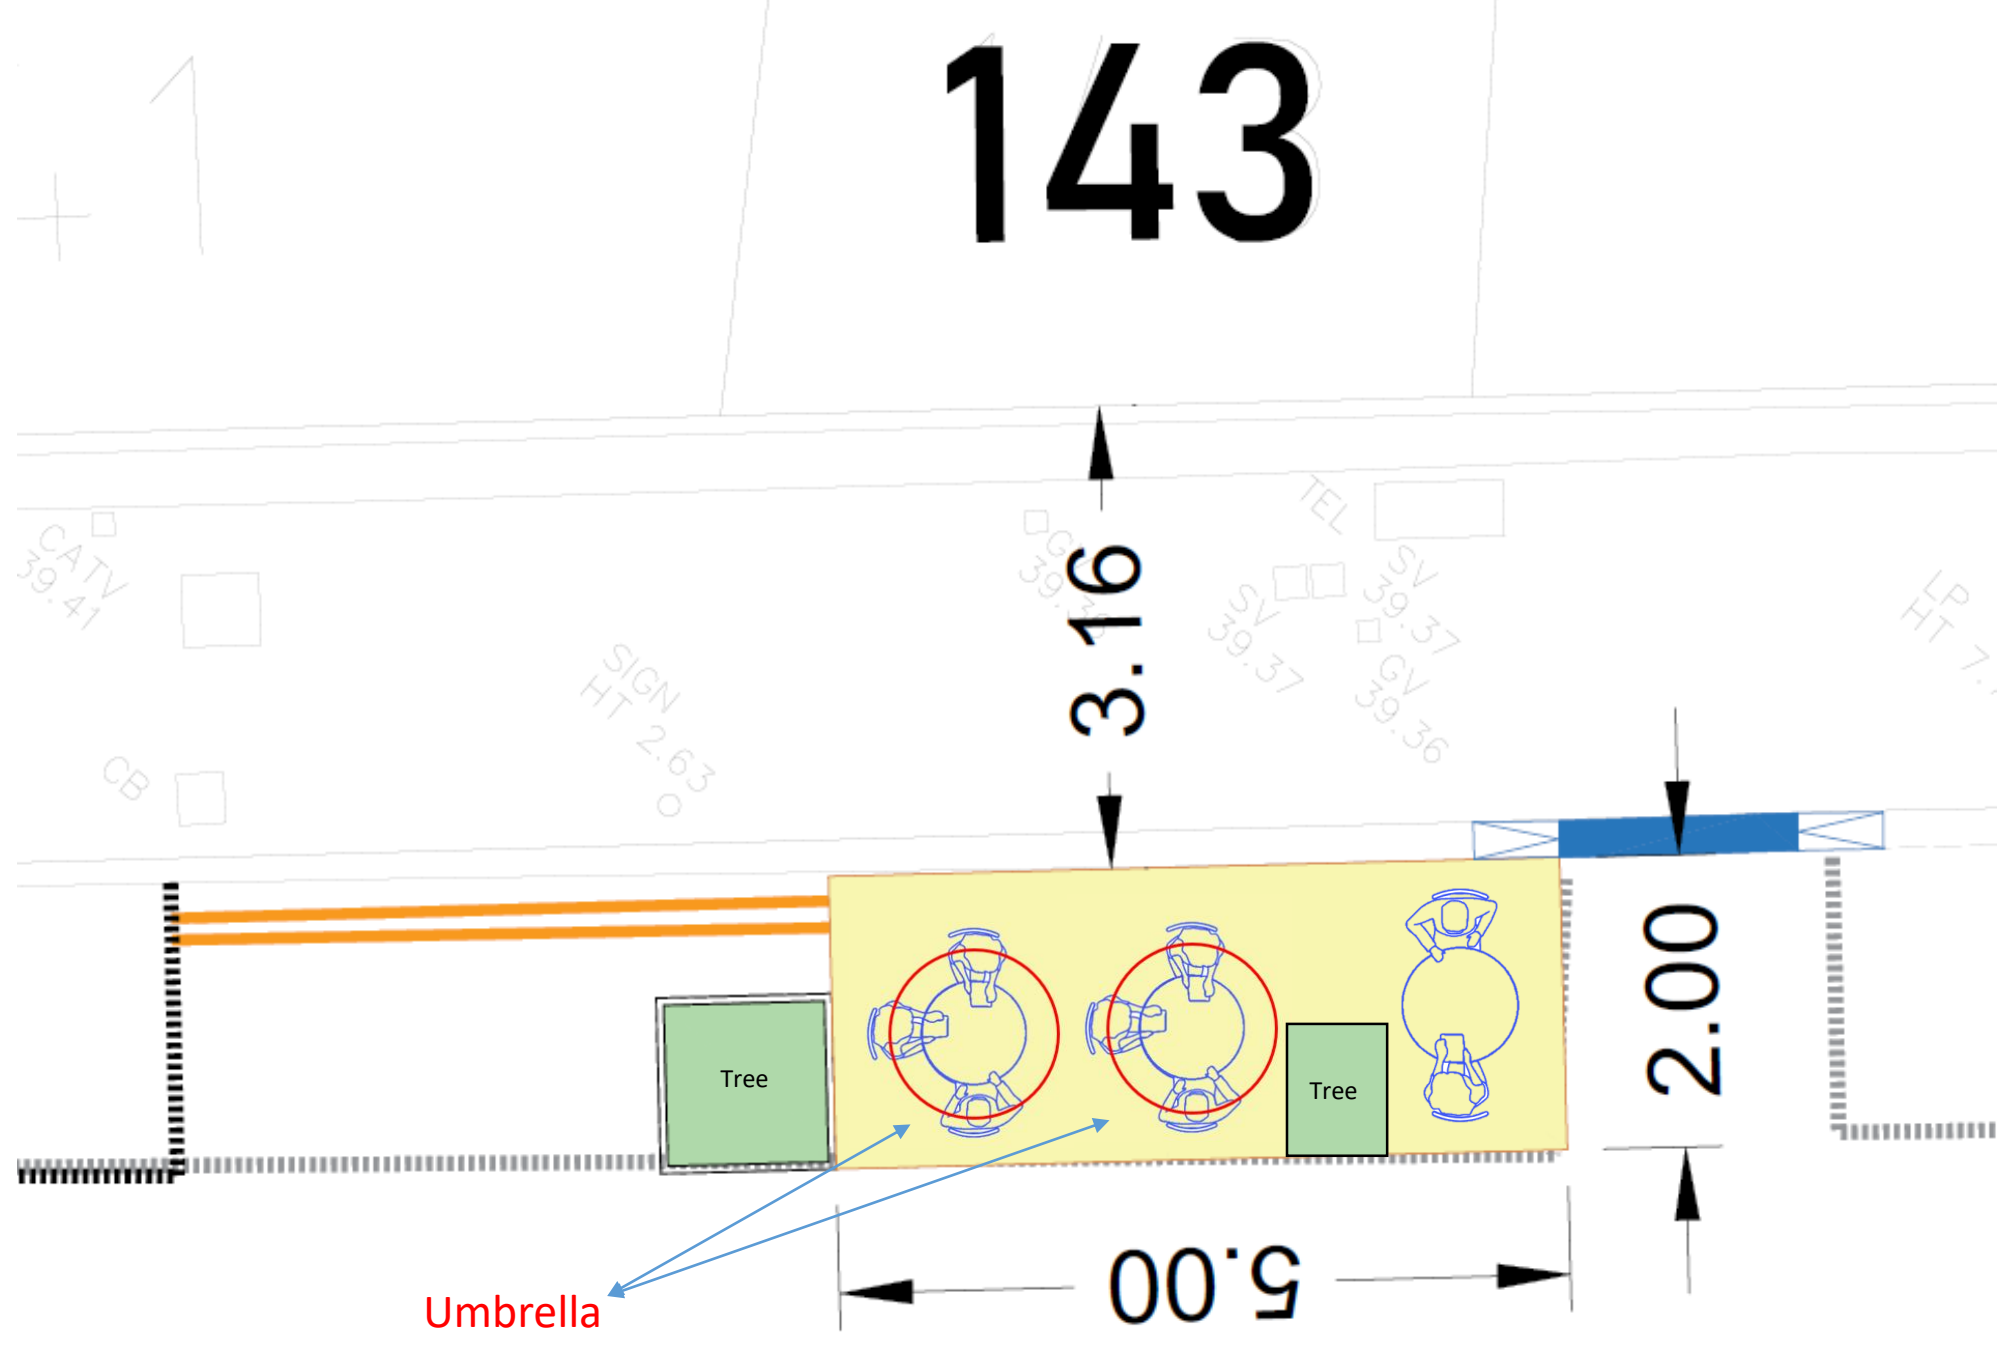

143

Umbrella

Tree

Tree

3.16

2.00

5.00

CATV
39.41

CB

SIGN
HT 2.63

TEL
39.37
39.36
39.37

LFP
HT 7.1

+ 1