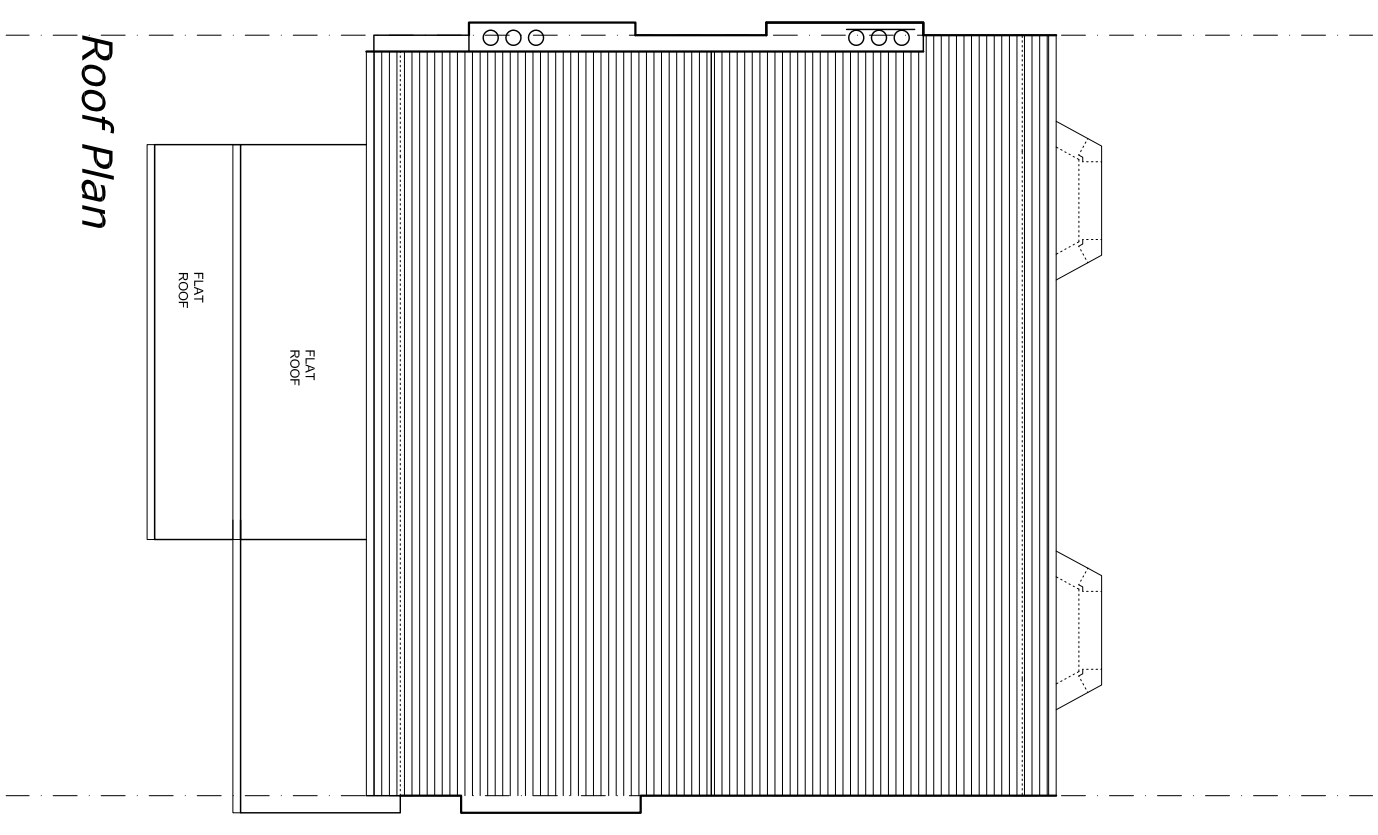

PROPOSED

AI PLANS
 info@aiplans.co.uk

Project:
 Haverstock Hill 50A,
 London, NW3 2BH

Title:
 Proposed
 Plans

Date: 04.07.21 **Scale:** 1:100 @ A3

Dwg. No.: HH.50A.PR.02 **Rev.:**

The contractor shall check the site conditions and make any necessary adjustments to the design in accordance with the current Building Regulations, British Standards and local Authority Requirements.