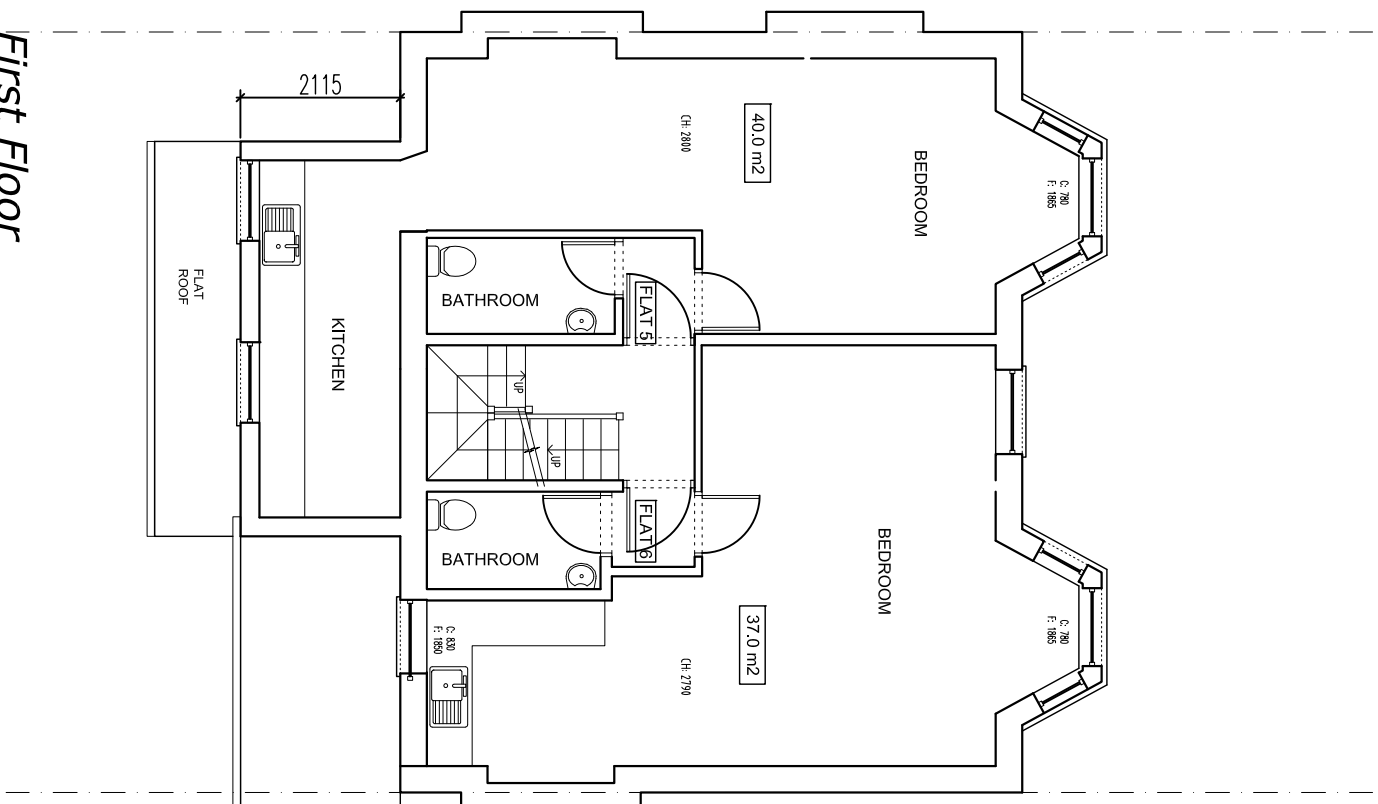

PROPOSED

AI PLANS
 info@aiplans.co.uk

Project:
 Haverstock Hill 50A,
 London, NW3 2BH

Title:
 Proposed
 Plans

Date: 04.07.21 **Scale:** 1:100 @ A3

Dwg. No.: HH.50A.PR.02 **Rev.:**

The contractor shall check the site conditions and make any necessary adjustments to the design in accordance with the current Building Regulations, British Standards and local Authority Requirements.