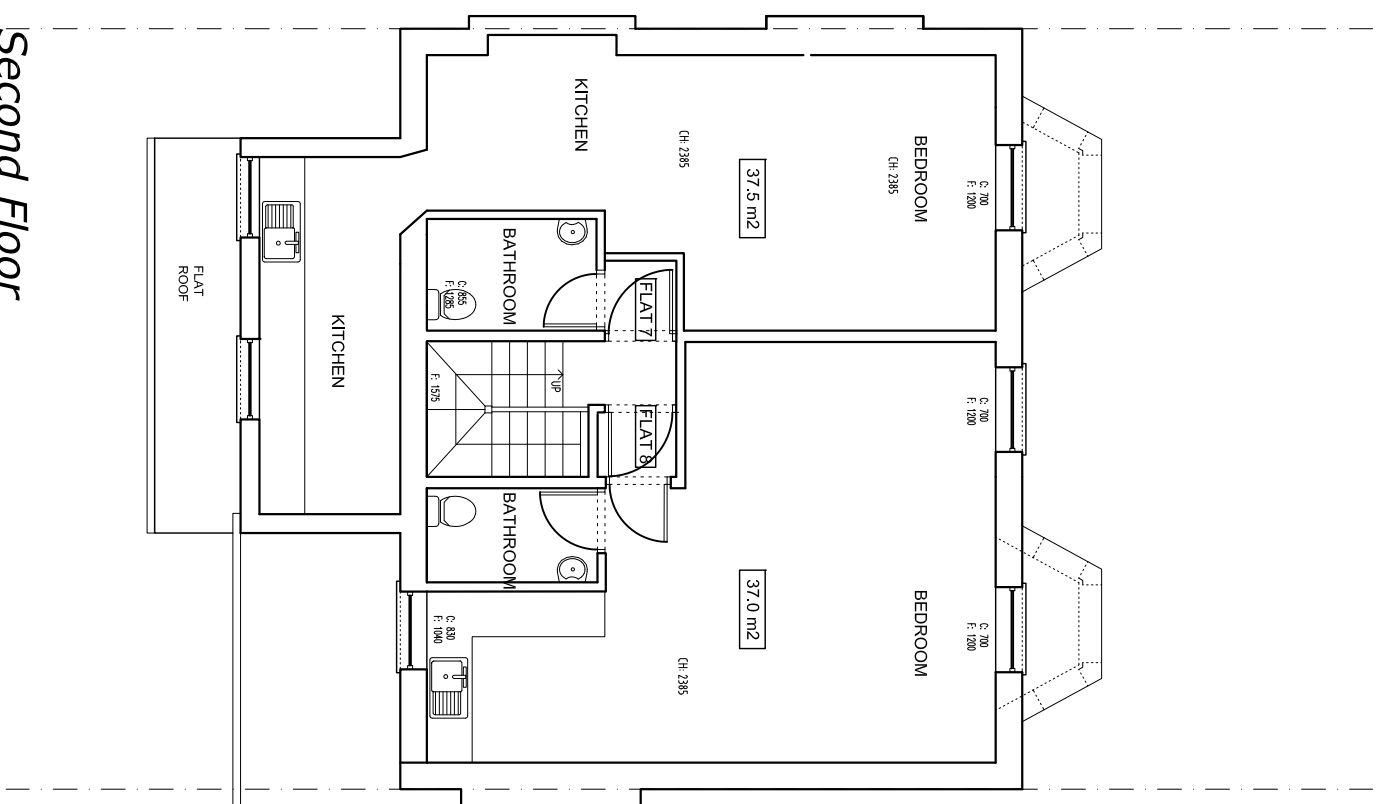

PROPOSED

AI PLANS
 info@aiplans.co.uk

Project:
 Haverstock Hill 50A,
 London, NW3 2BH

Title:
 Proposed
 Plans

Date: 04.07.21 **Scale:** 1:100 @ A3

Dwg. No.: HH.50A.PR.02 **Rev.:**

The contractor shall check the site conditions and make any necessary adjustments to the design in accordance with the current Building Regulations, British Standards and local Authority Requirements.