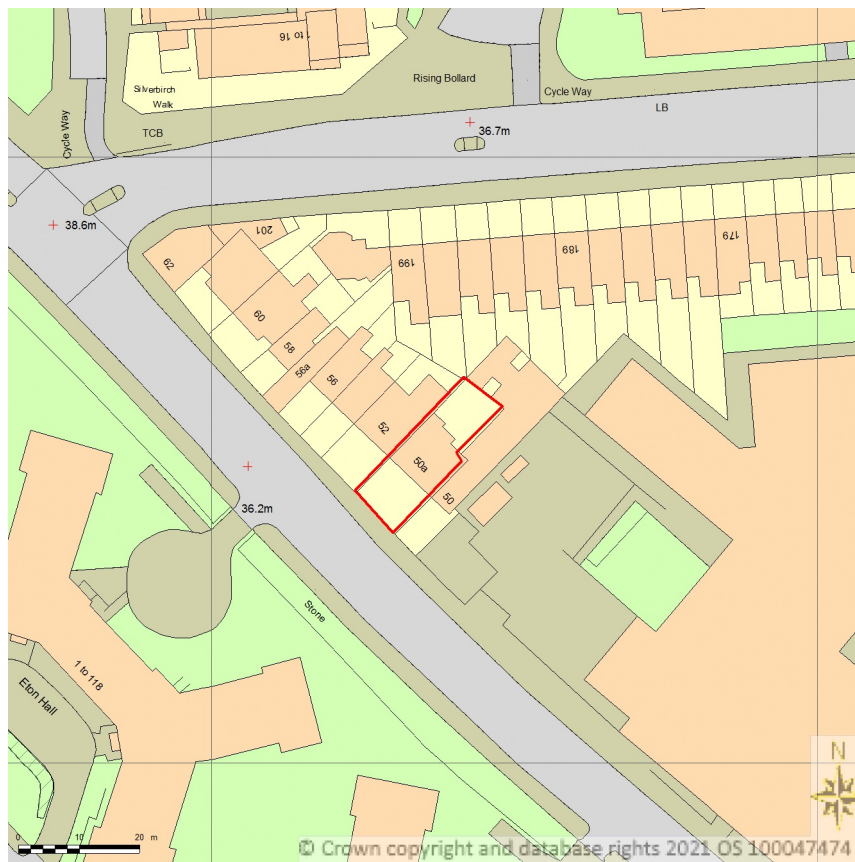

50A Haverstock Hill London NW3 2BH

SITE LOCATION PLAN
AREA 2 HA
SCALE 1:1250 on A4
CENTRE COORDINATES: 528037, 184554

Supplied by Streetwise Maps Ltd
www.streetwise.net
Licence No: 100047474
19/08/2021 23:12