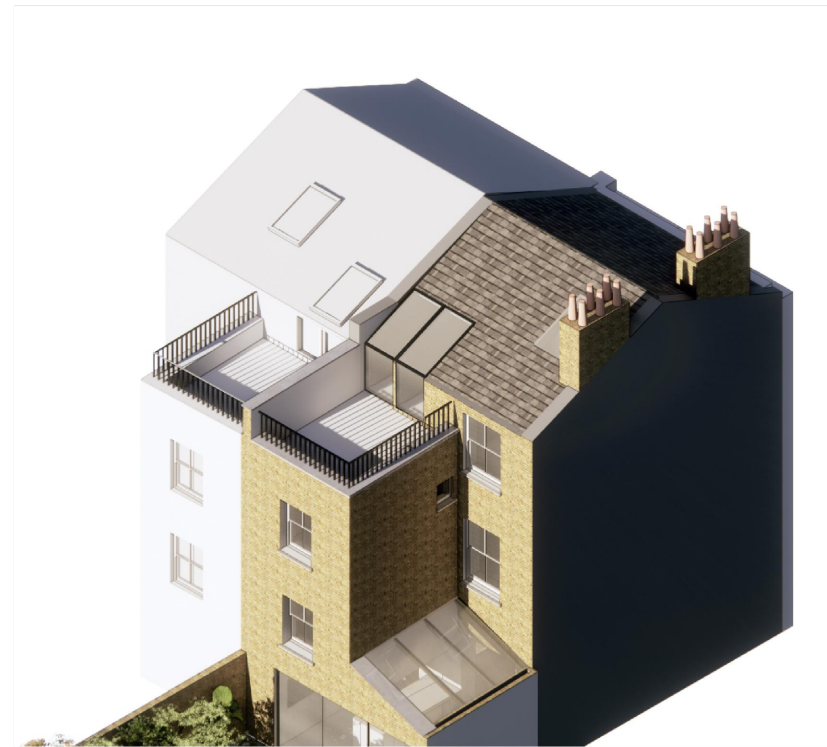

ROOF TERRACE ACCESS

Angled rooflight

Notes

1. The architect retains copyright of this drawing. It should not be reproduced without prior written consent.
2. Do not scale from this drawing, unless for PLANNING project stage. Errors / omissions should be reported to the architect.

43 Lisburne Road
London NW3 2NS

Drawing title

Perspectives
Proposed Rear Roof terrace

Job number Scale@A3 Drawing number

DM349 1:50 2.06.03