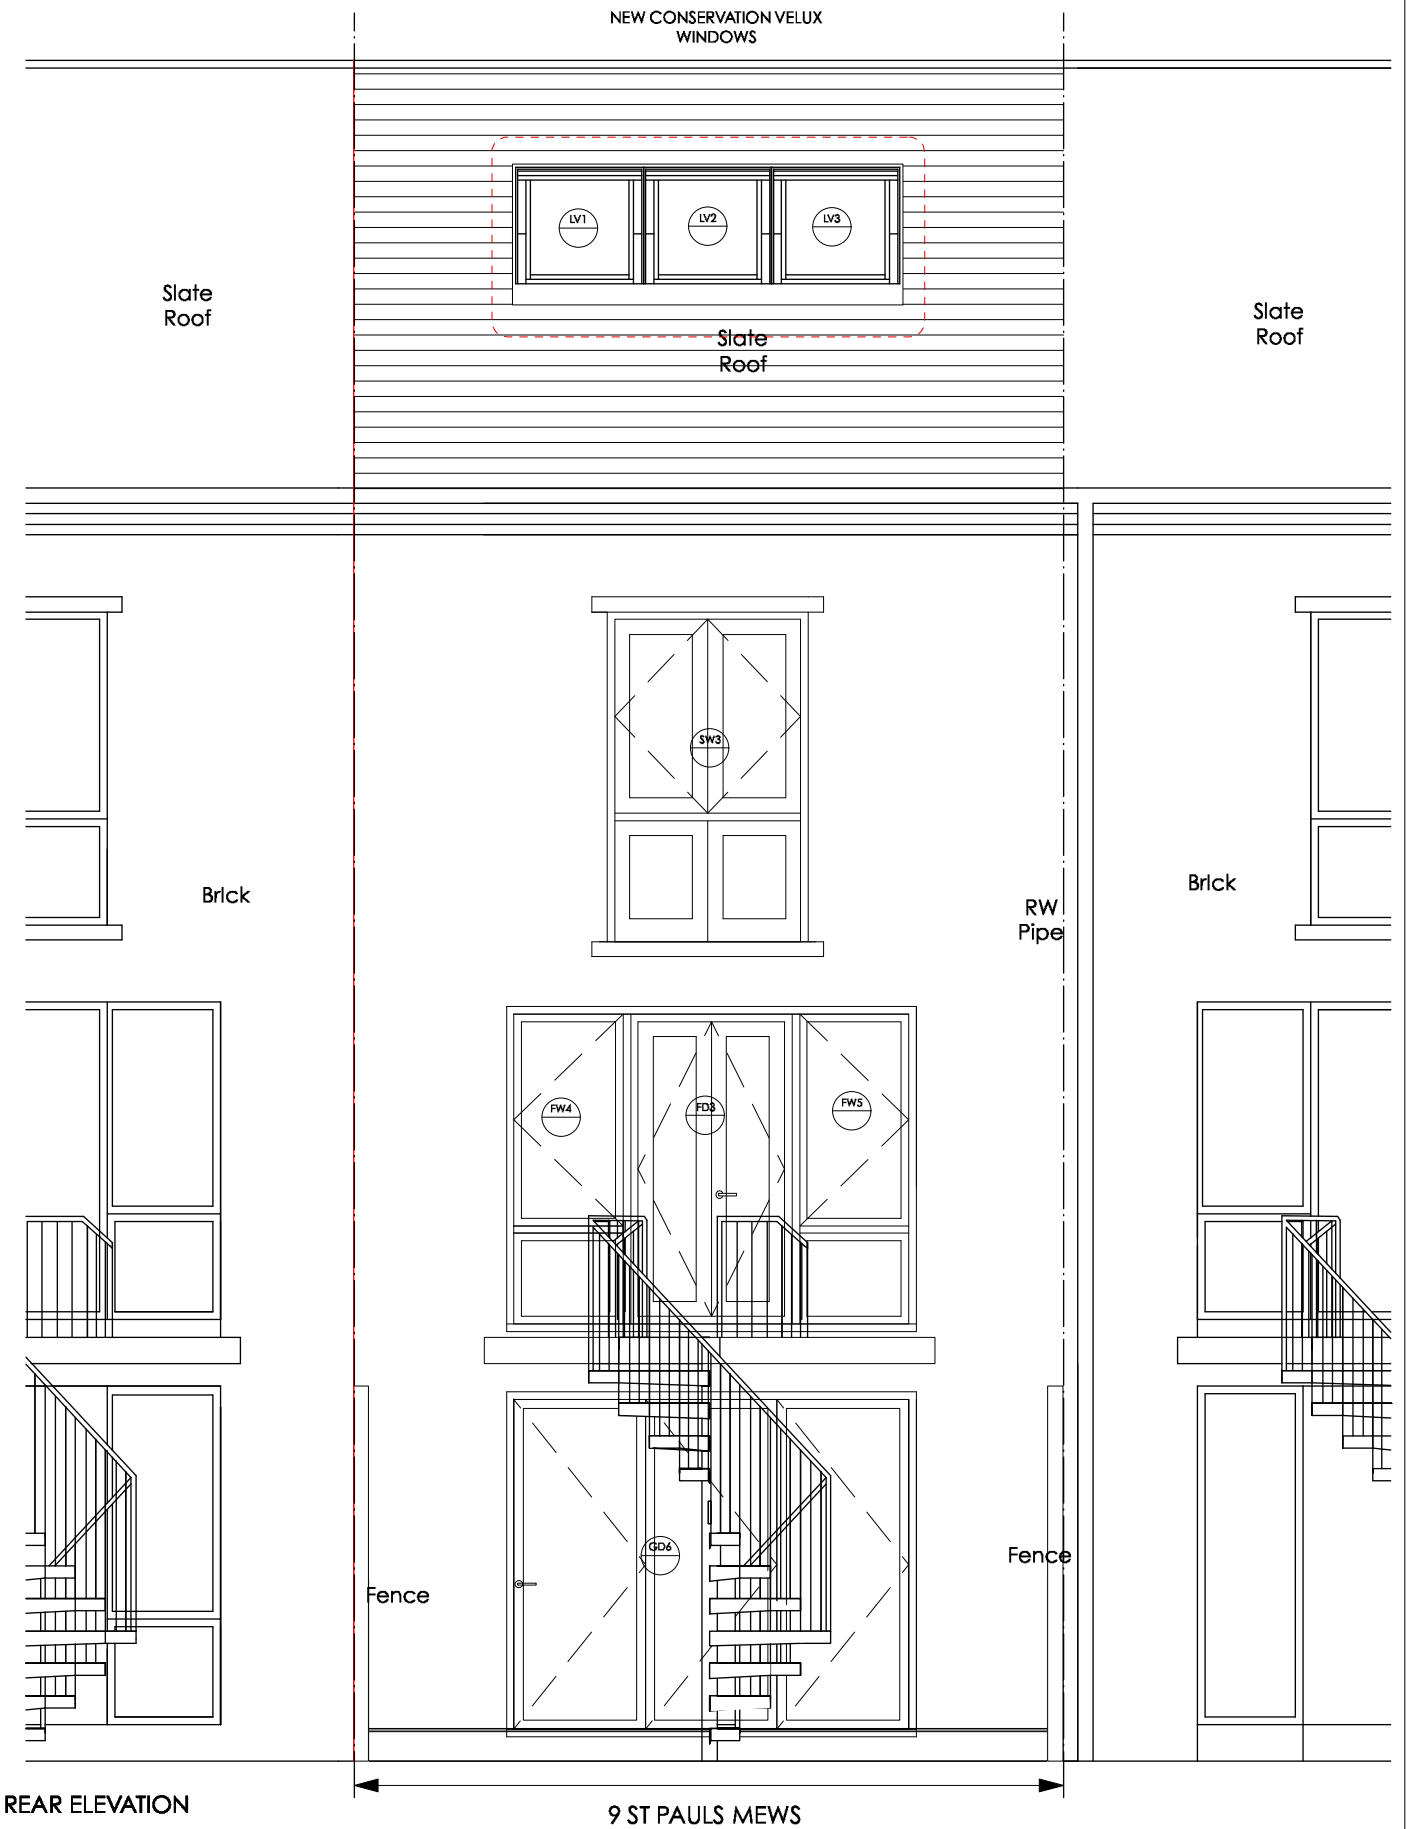

REAR ELEVATION

9 ST PAULS MEWS

TONYMICHAELDESIGN

73 Alpha Road
Birchington
Kent CT7 9ED

T +44 (0) 1843 848122
M +44 (0) 7768 510700
E tony@tmichael.co.uk
W www.tmichael.co.uk

PROJECT
9 ST PAULS MEWS, LONDON NW1

DRAWING TITLE
PROPOSED FRONT AND REAR ELEVATIONS

STATUS

SCALE
1.50@A3

DRWG. NO.
9SPM 205

DRAWN

CHECKED

DATE
05/21

REVISION

Copyright Tony Michael. Do not scale from this drawing. Issued for purposes indicated only. All dimensions to be checked on site.