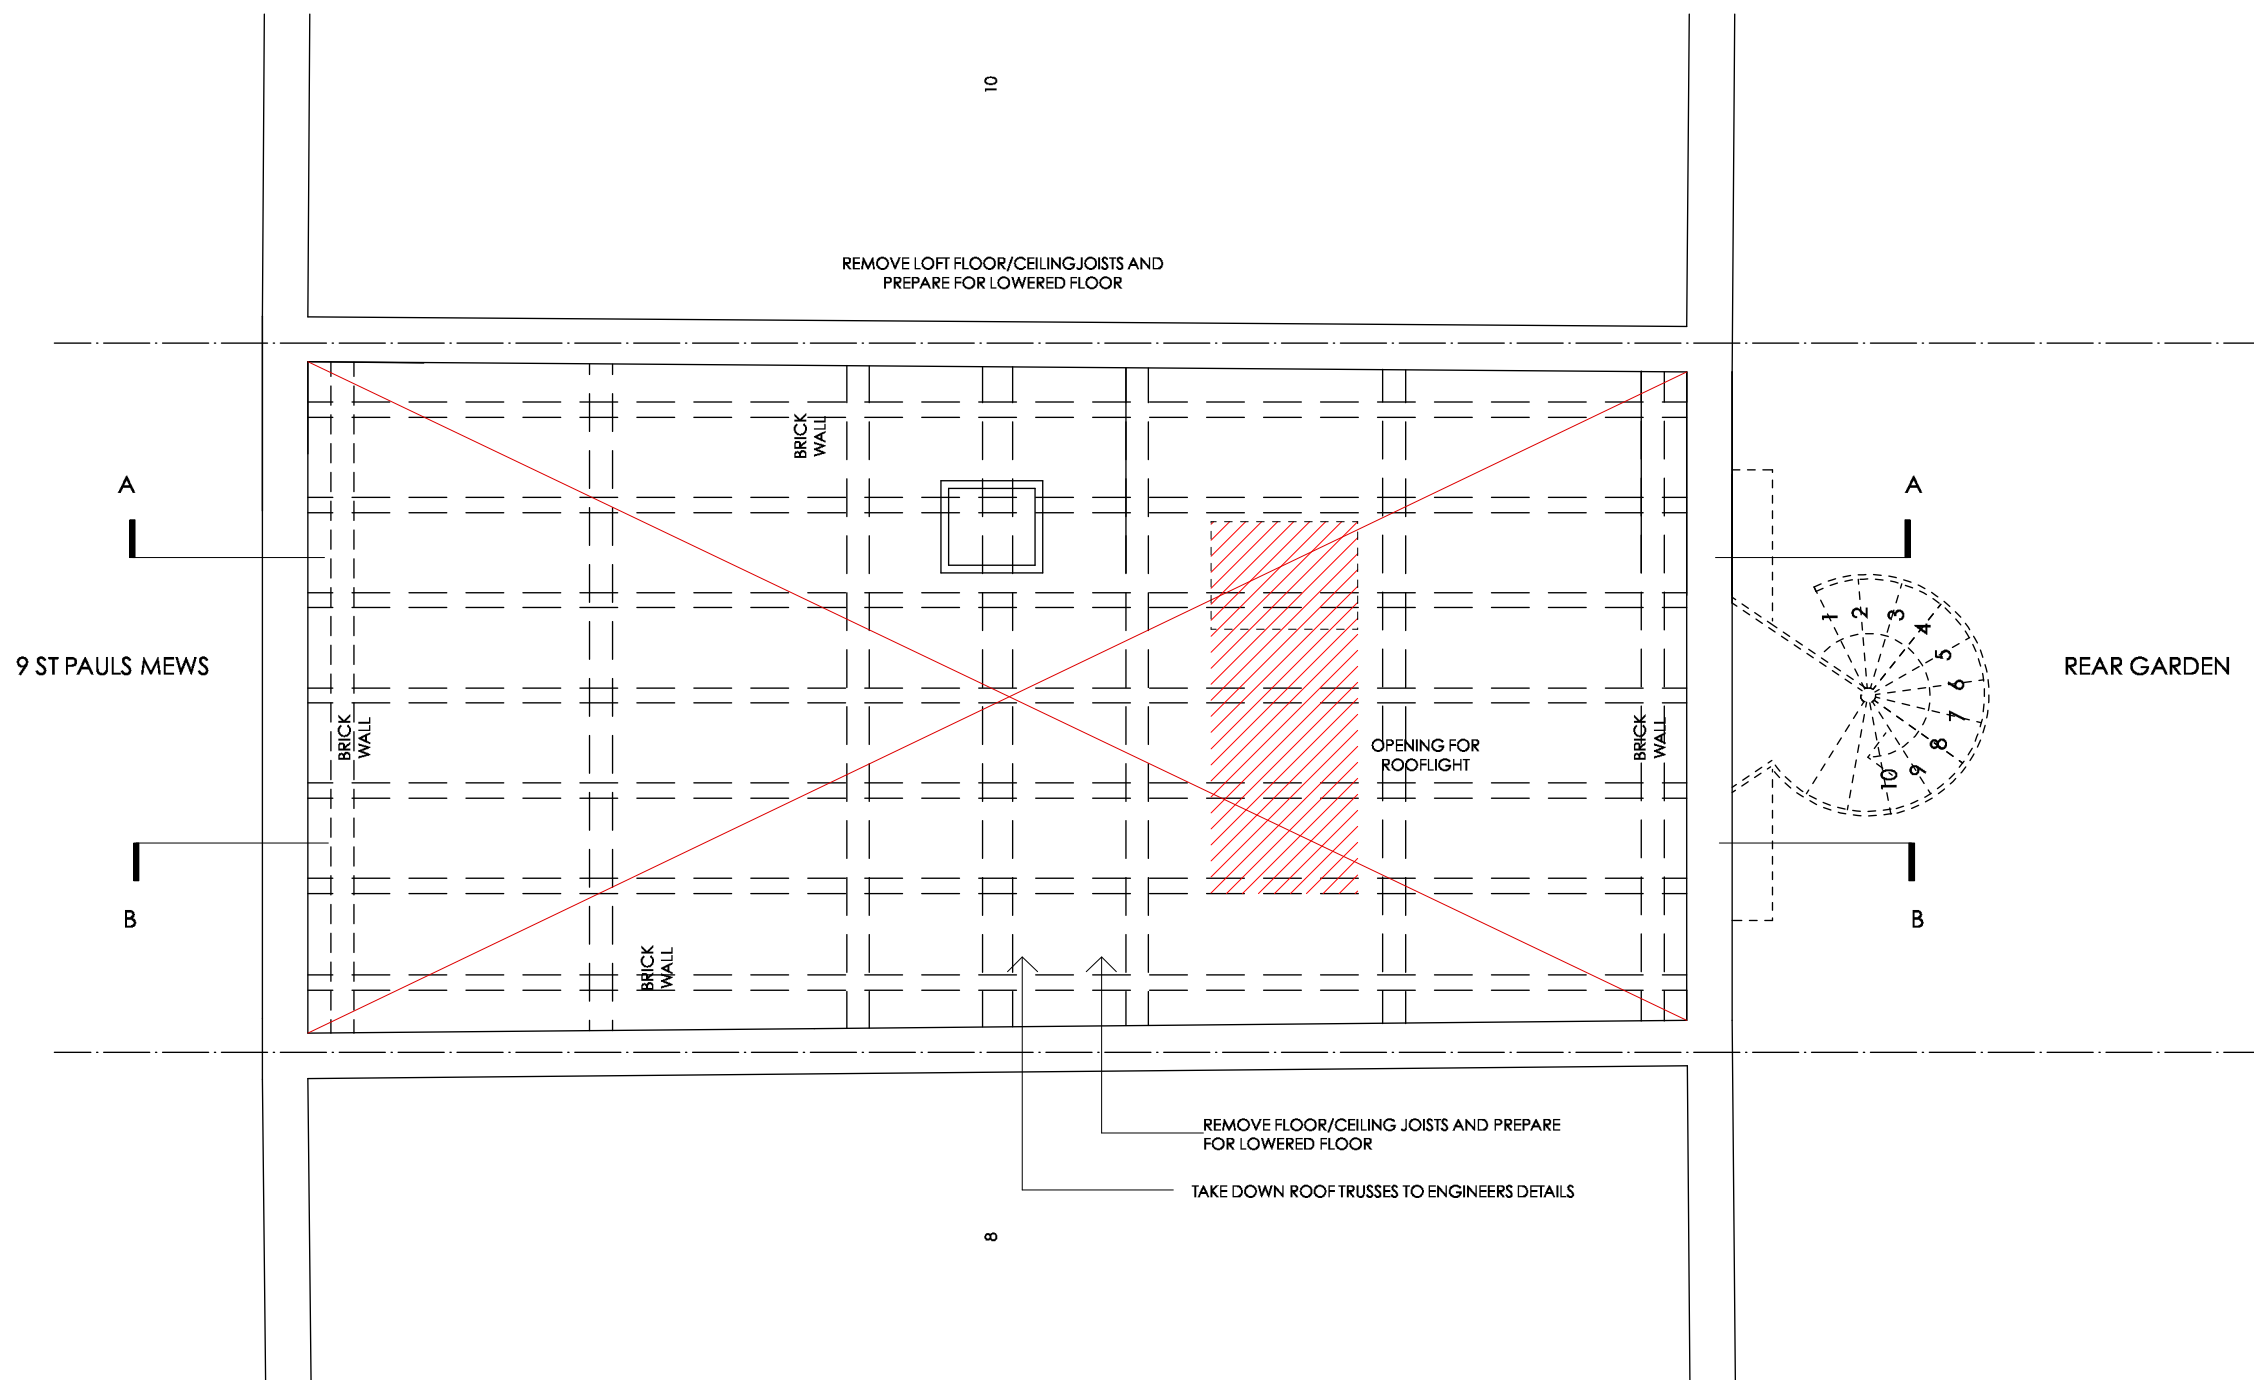

NOTES

-  DENOTES DEMOLITIONS
-  DENOTES STRIP OUT

TONYMICHAELDESIGN
 73 Alpha Road
 Birchington
 Kent CT7 9ED
 T +44 (0) 1843 848122
 M +44 (0) 7768 510700
 E tony@tmichael.co.uk
 W www.tmichael.co.uk

PROJECT
9 ST PAULS MEWS, LONDON NW1

DRAWING TITLE
**EXISTING LOFT
 (SHOWING DEMOLITIONS)**

Copyright Tony Michael. Do not scale from this drawing. Issued for purposes indicated only. All dimensions to be checked on site.

STATUS	DRAWN	CHECKED
SCALE	DATE	
1.50@A3	05/21	
DRWG. NO.	REVISION	
9SPM 104		