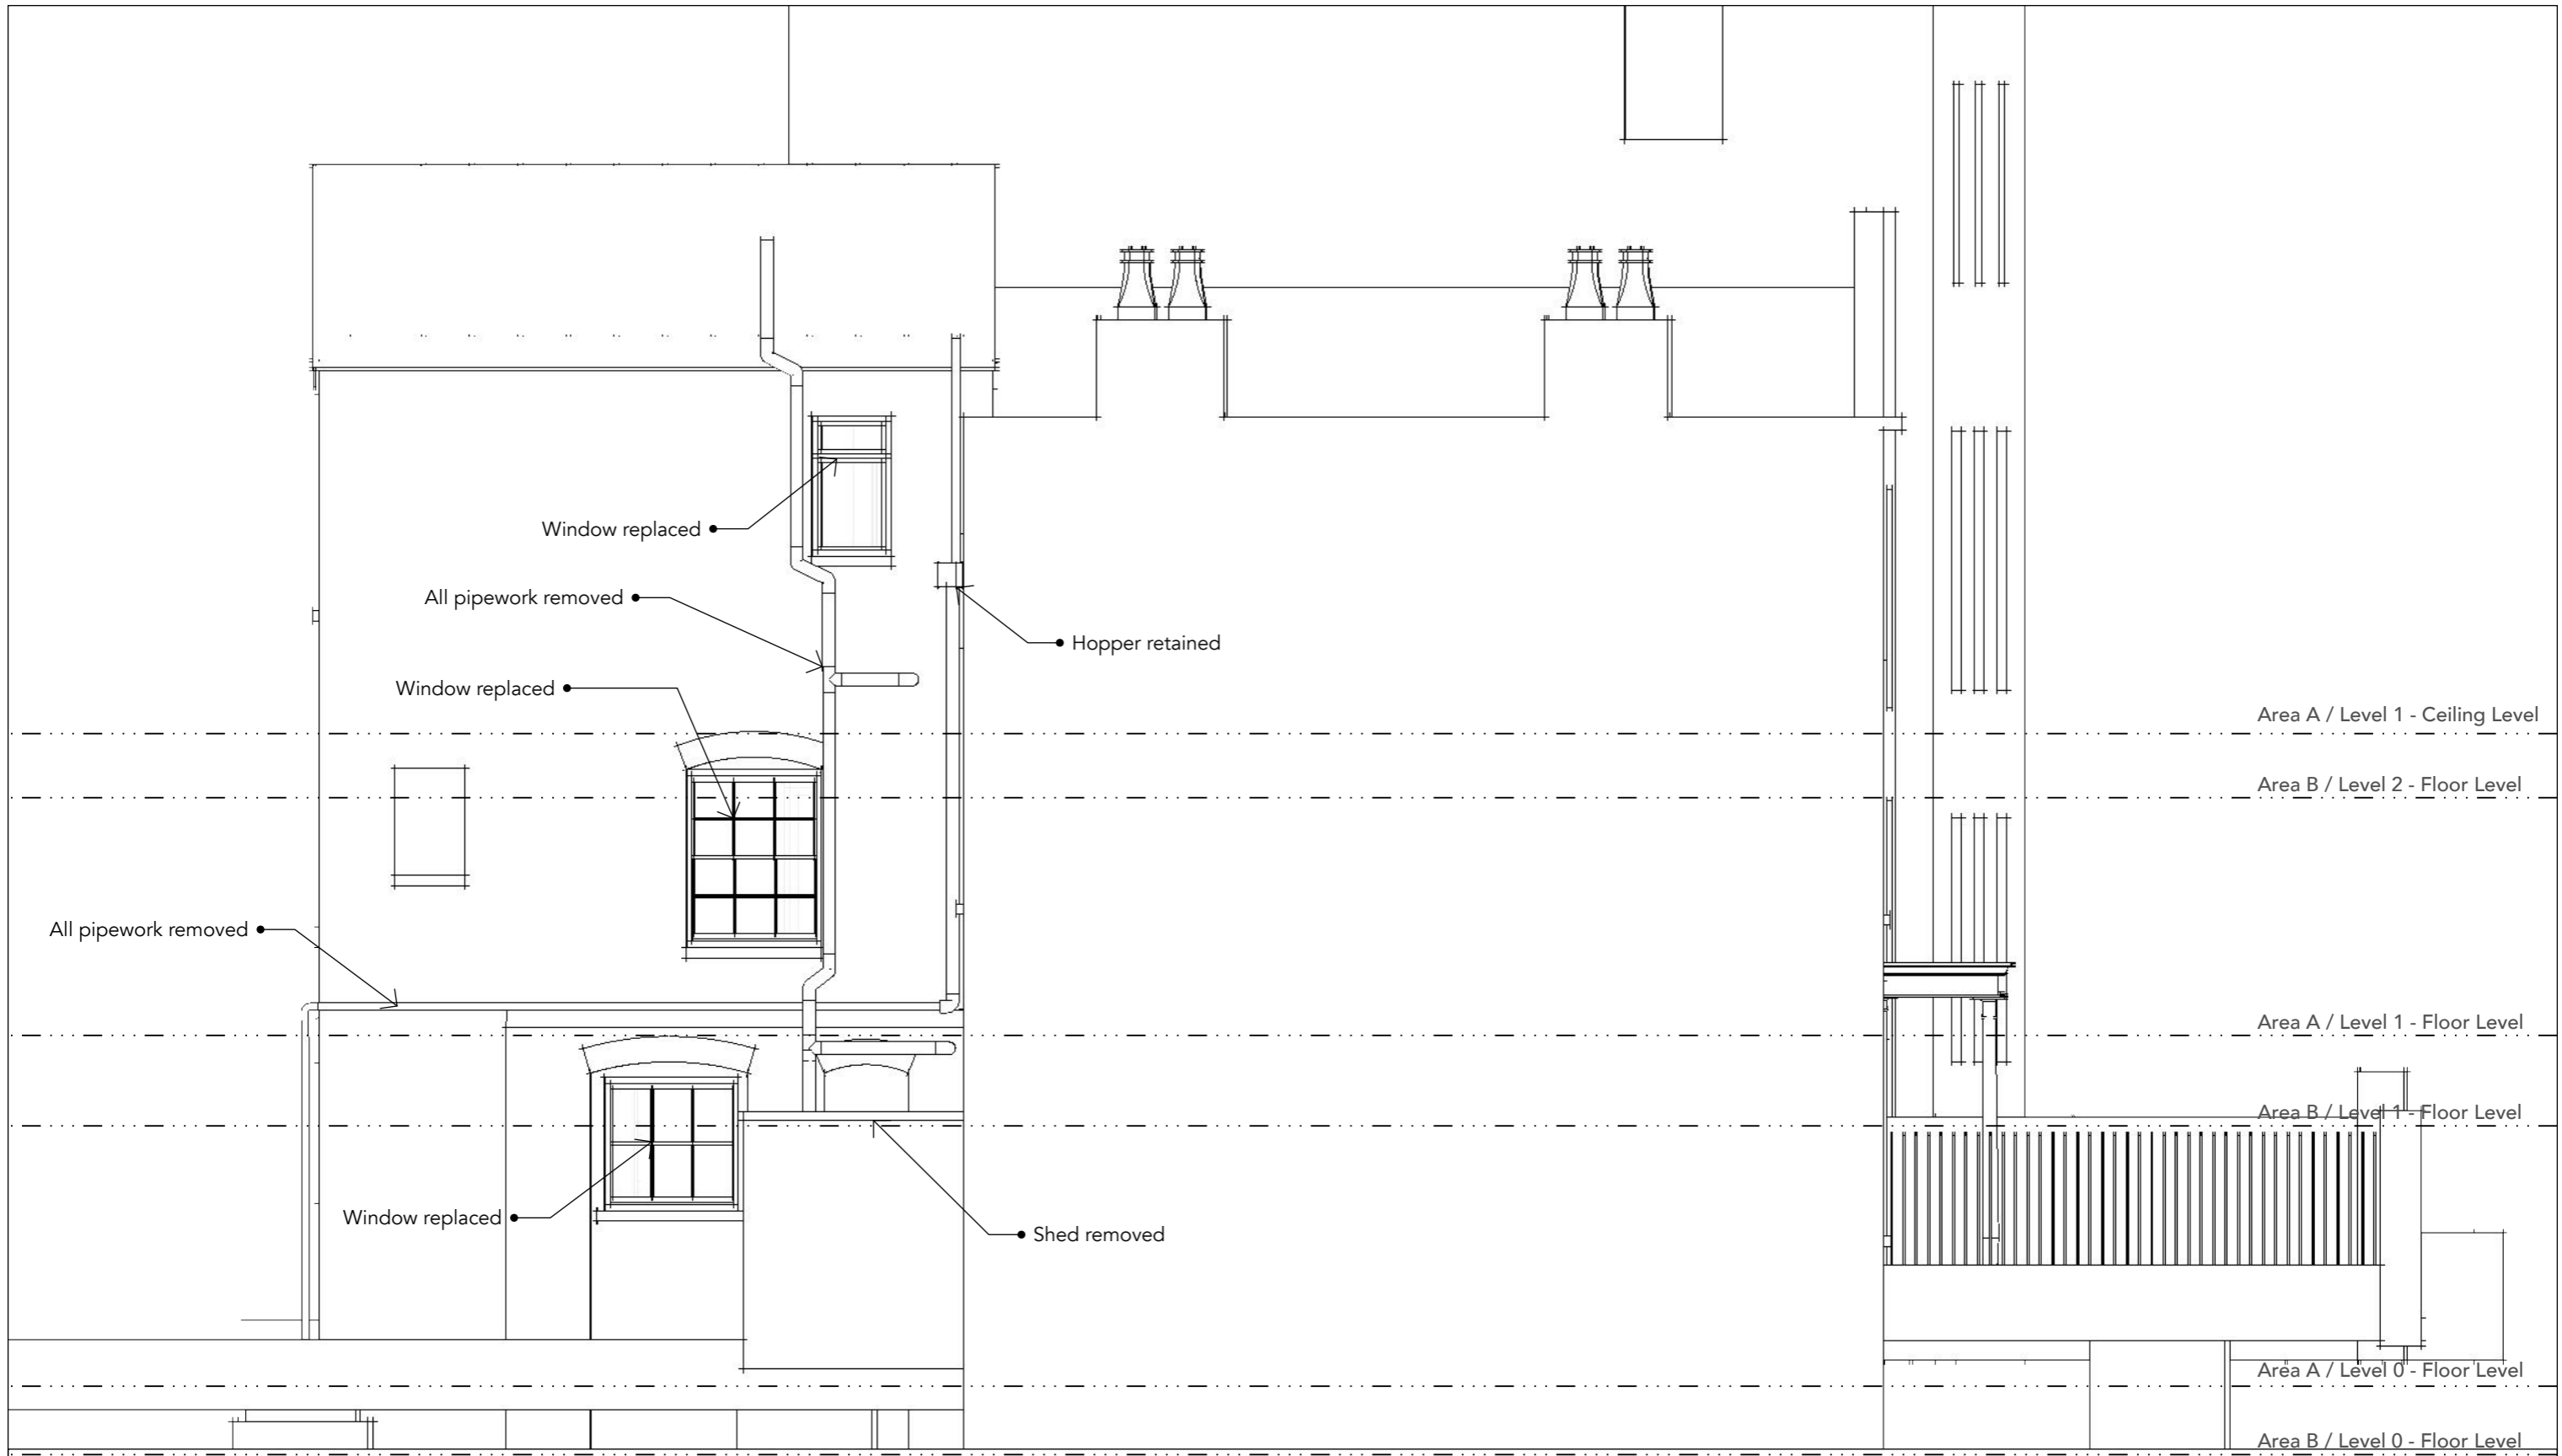

42 Downshire Hill

43 Downshire Hill

44 Downshire Hill

• All doors and windows on this elevation repaired and refurbished

43 Downshire Hill. London. NW3	Existing West Elevation	EP-11	Rev E	1:50 ^{A3}	July 2021	Ian Thompson Architect
--------------------------------	-------------------------	-------	-------	--------------------	-----------	------------------------

44 Downshire Hill

43 Downshire Hill

42 Downshire Hill

44 Downshire Hill

43 Downshire Hill

42 Downshire Hill