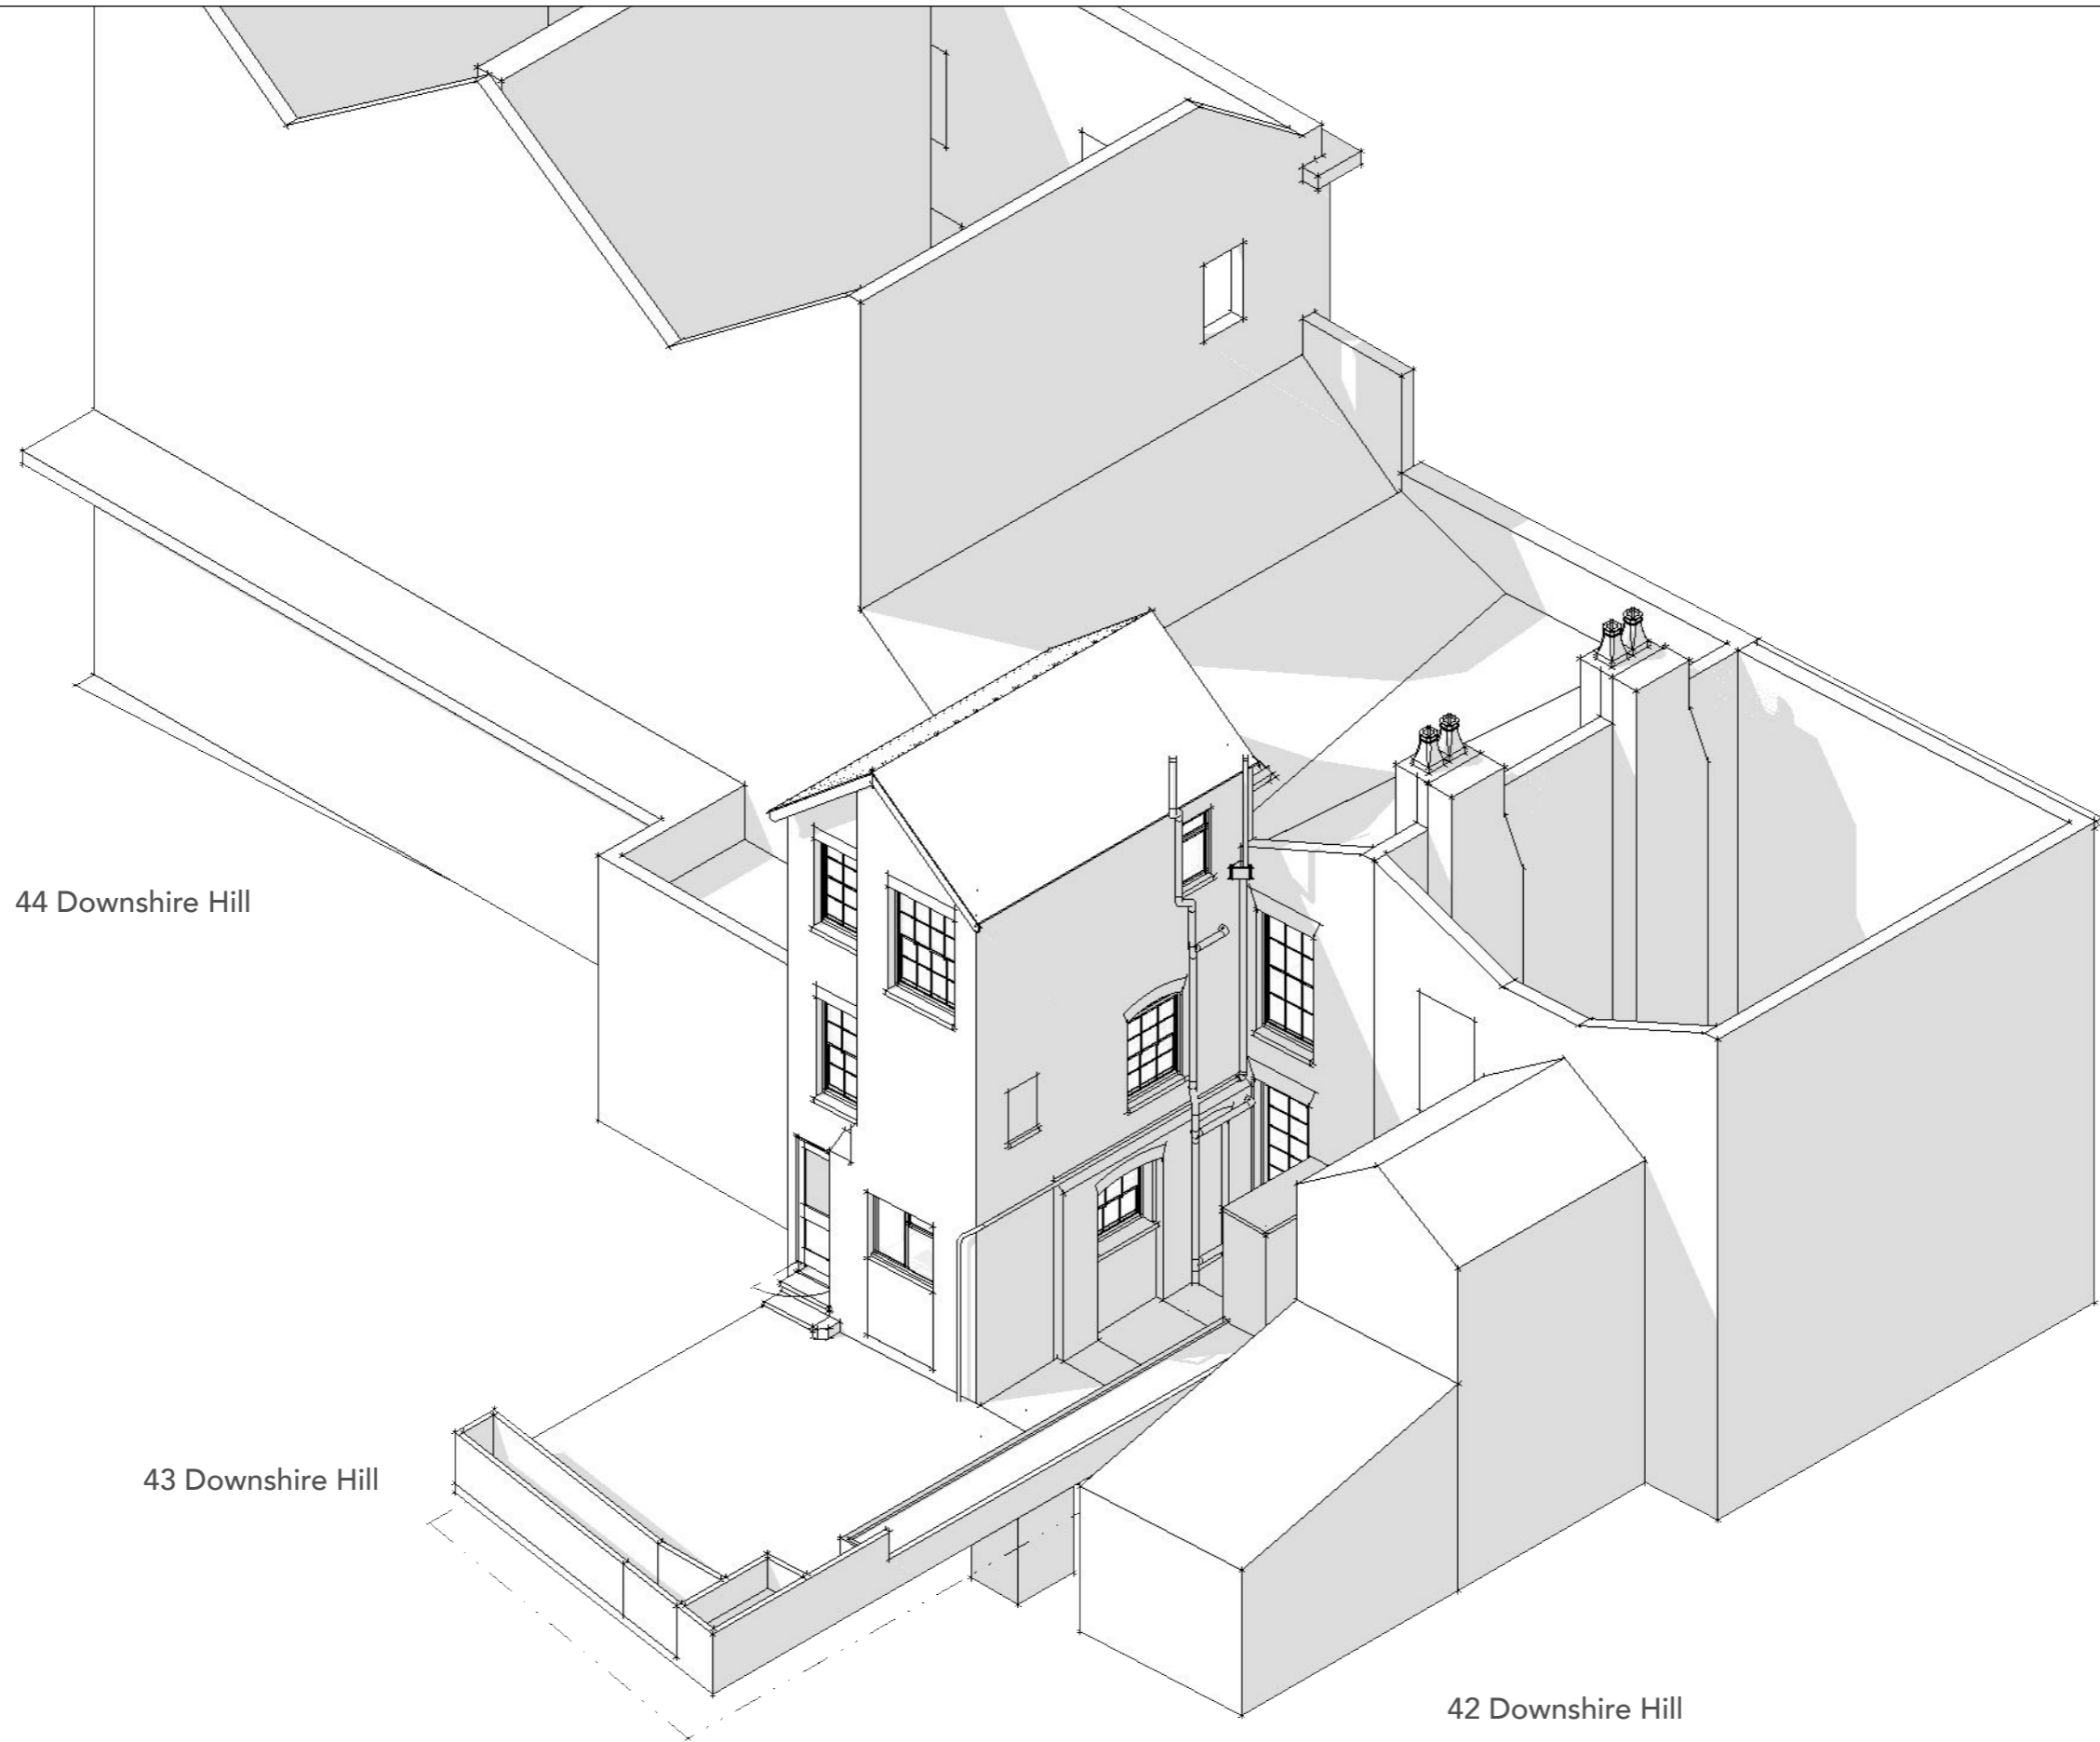

42 Downshire Hill

43 Downshire Hill

44 Downshire Hill

• All doors and windows on this elevation repaired and refurbished

43 Downshire Hill. London. NW3	Existing West Elevation	EP-11	Rev E	1:50 ^{A3}	July 2021	Ian Thompson Architect
--------------------------------	-------------------------	-------	-------	--------------------	-----------	------------------------

44 Downshire Hill

43 Downshire Hill

42 Downshire Hill

44 Downshire Hill

43 Downshire Hill

42 Downshire Hill