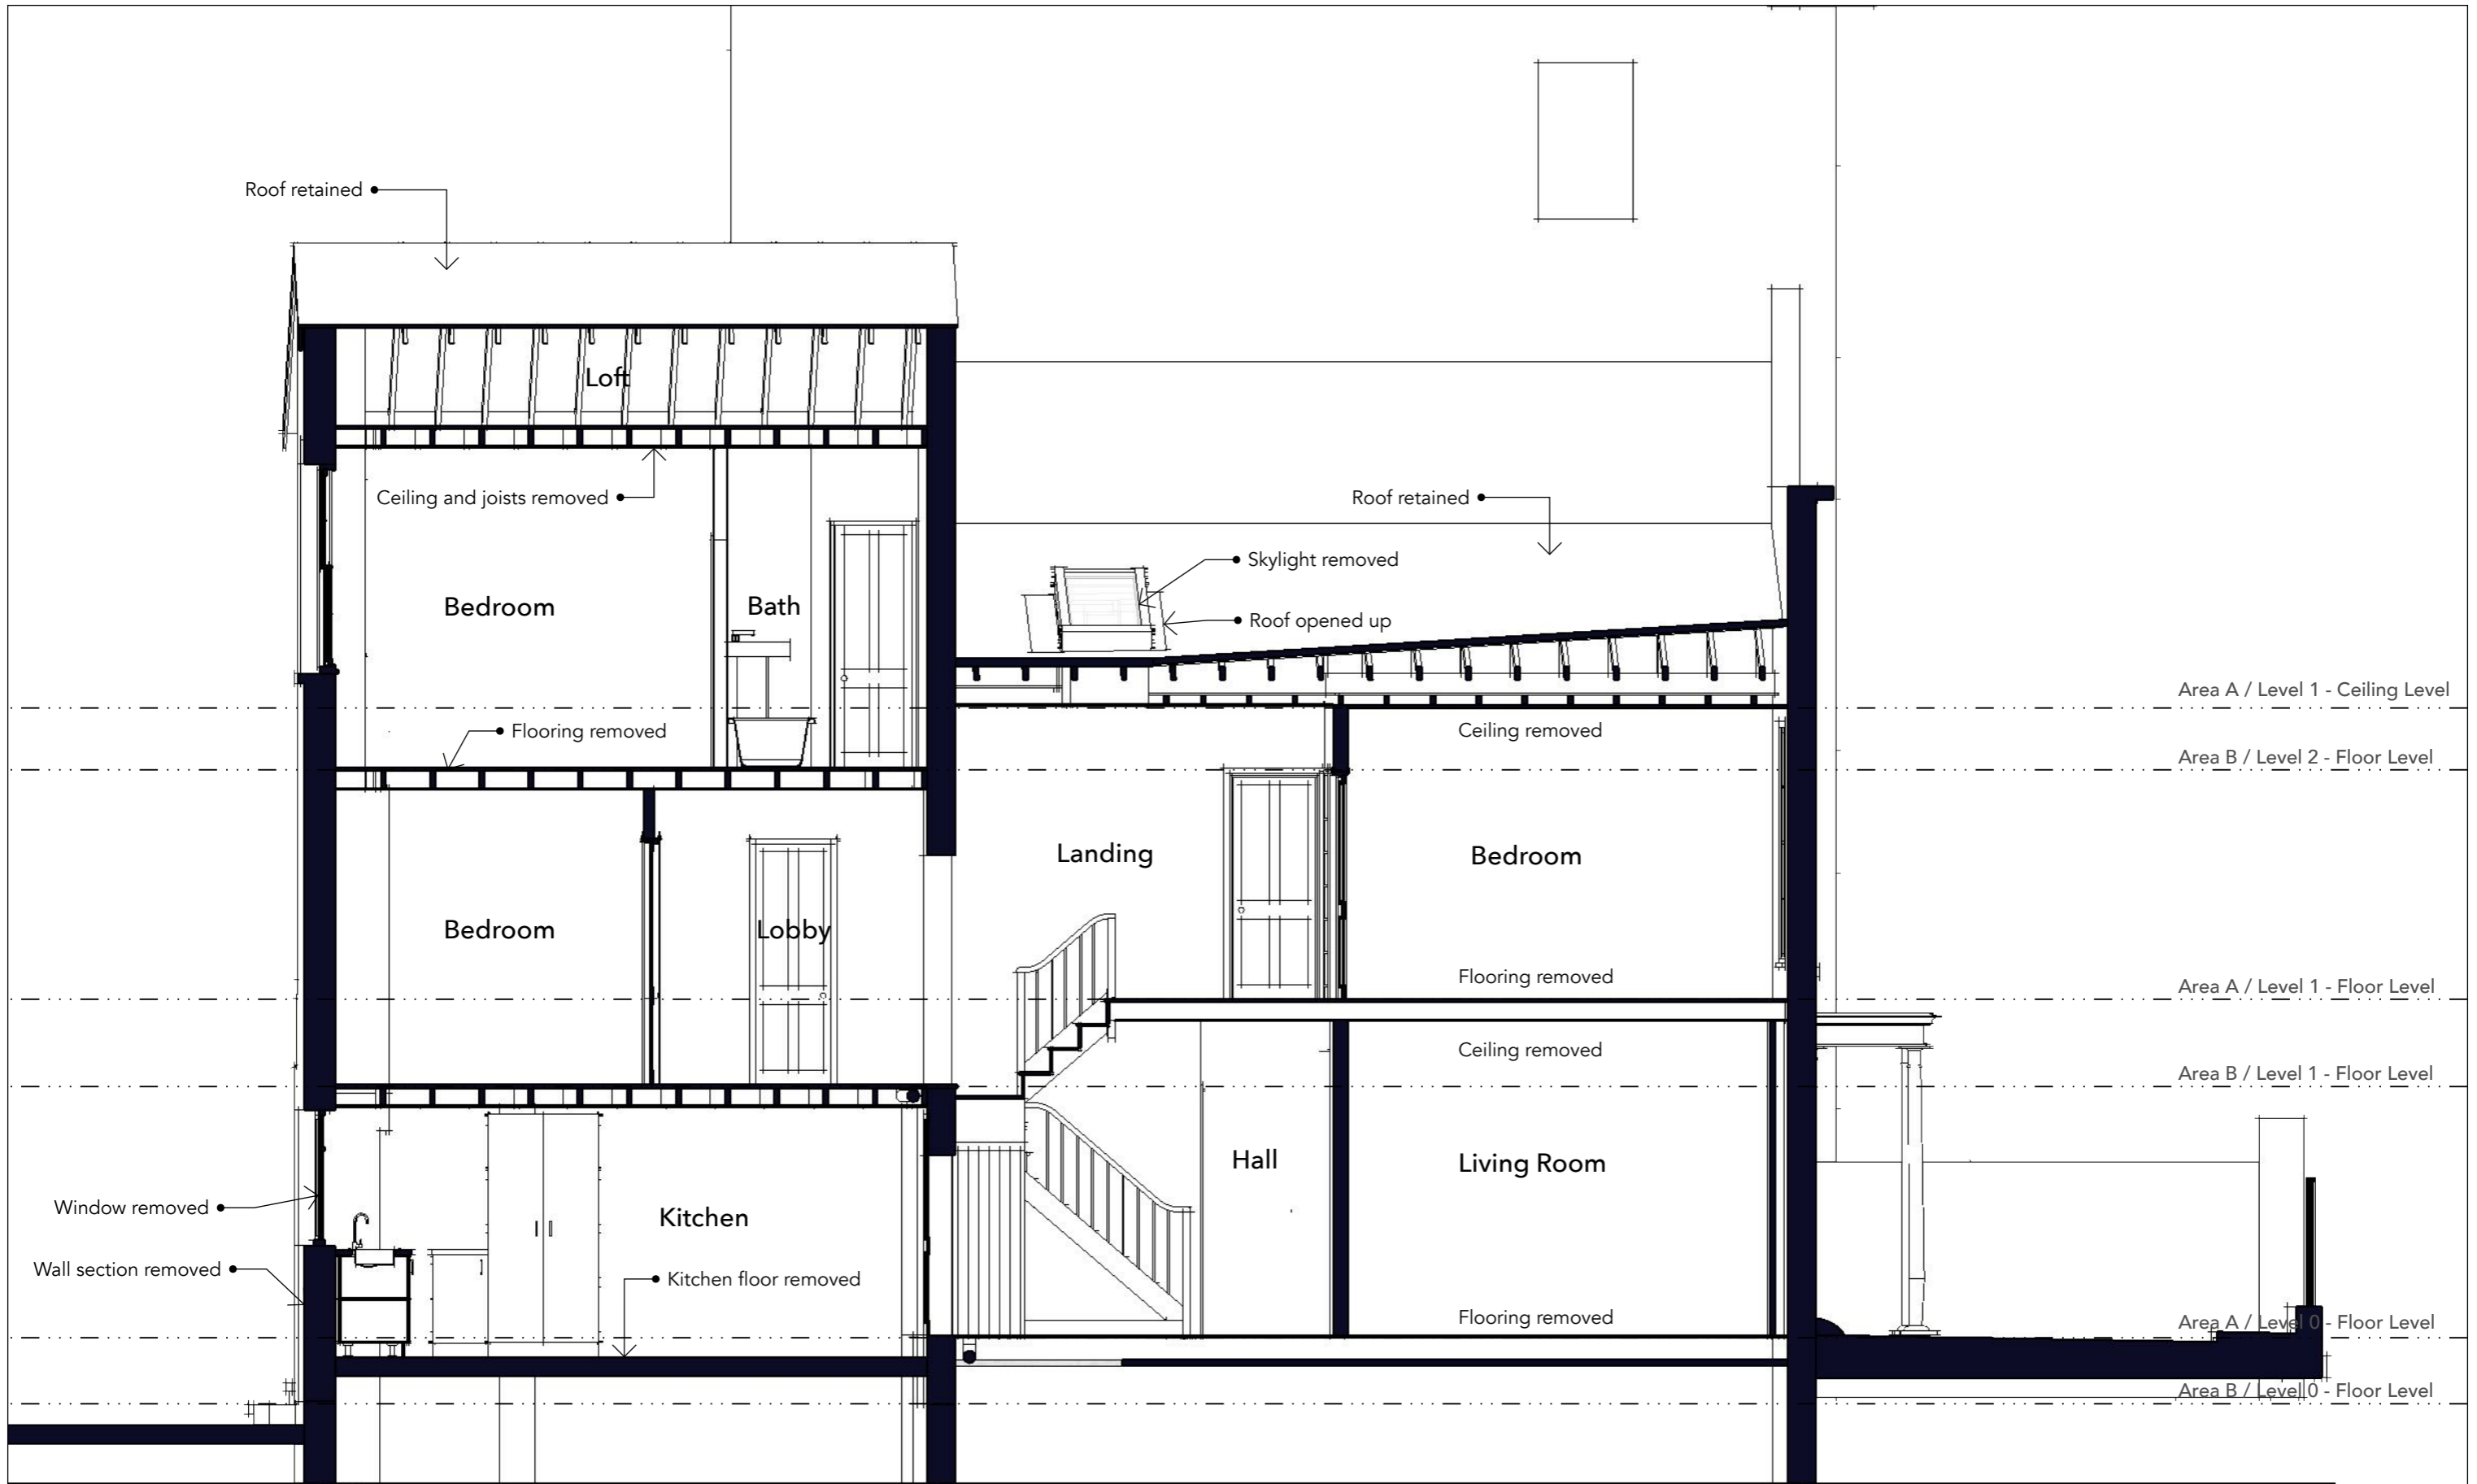

42 Downshire Hill

43 Downshire Hill

44 Downshire Hill

• All doors and windows on this elevation repaired and refurbished

43 Downshire Hill. London. NW3	Existing West Elevation	EP-11	Rev E	1:50 ^{A3}	July 2021	Ian Thompson Architect
--------------------------------	-------------------------	-------	-------	--------------------	-----------	------------------------

44 Downshire Hill

43 Downshire Hill

42 Downshire Hill

44 Downshire Hill

43 Downshire Hill

42 Downshire Hill