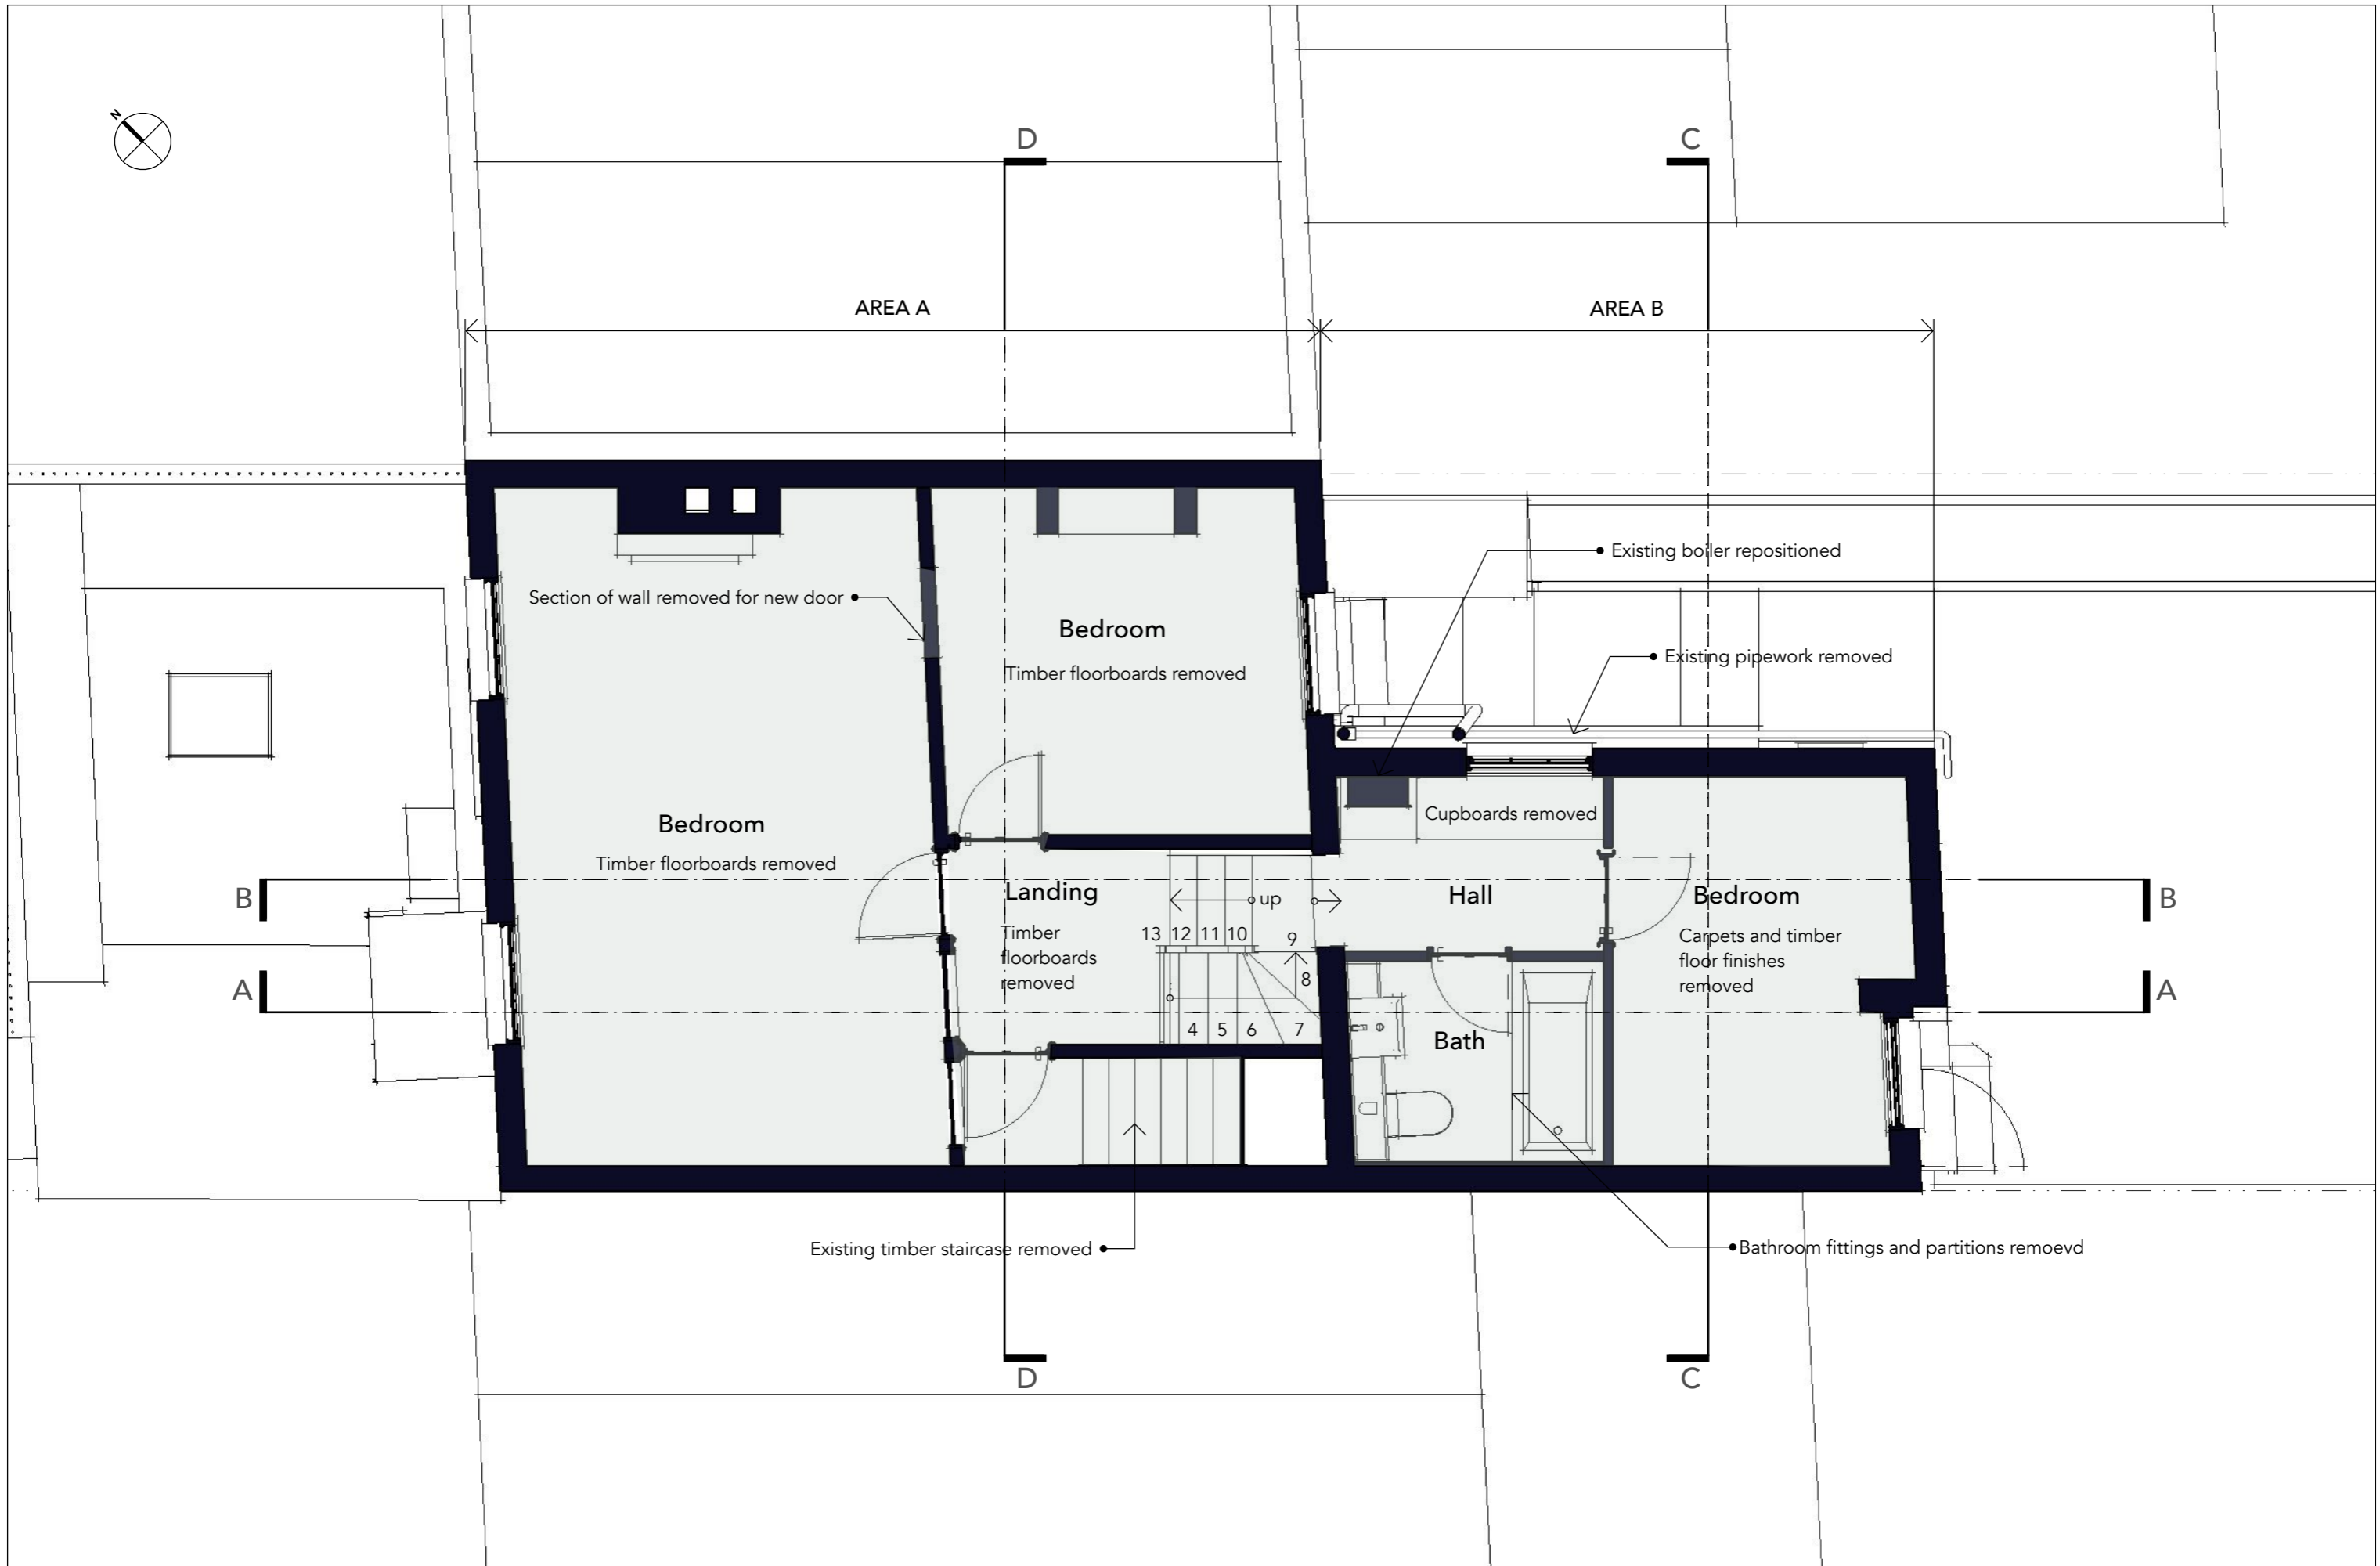

42 Downshire Hill

43 Downshire Hill

44 Downshire Hill

• All doors and windows on this elevation repaired and refurbished

43 Downshire Hill. London. NW3	Existing West Elevation	EP-11	Rev E	1:50 ^{A3}	July 2021	Ian Thompson Architect
--------------------------------	-------------------------	-------	-------	--------------------	-----------	------------------------

44 Downshire Hill

43 Downshire Hill

42 Downshire Hill

44 Downshire Hill

43 Downshire Hill

42 Downshire Hill