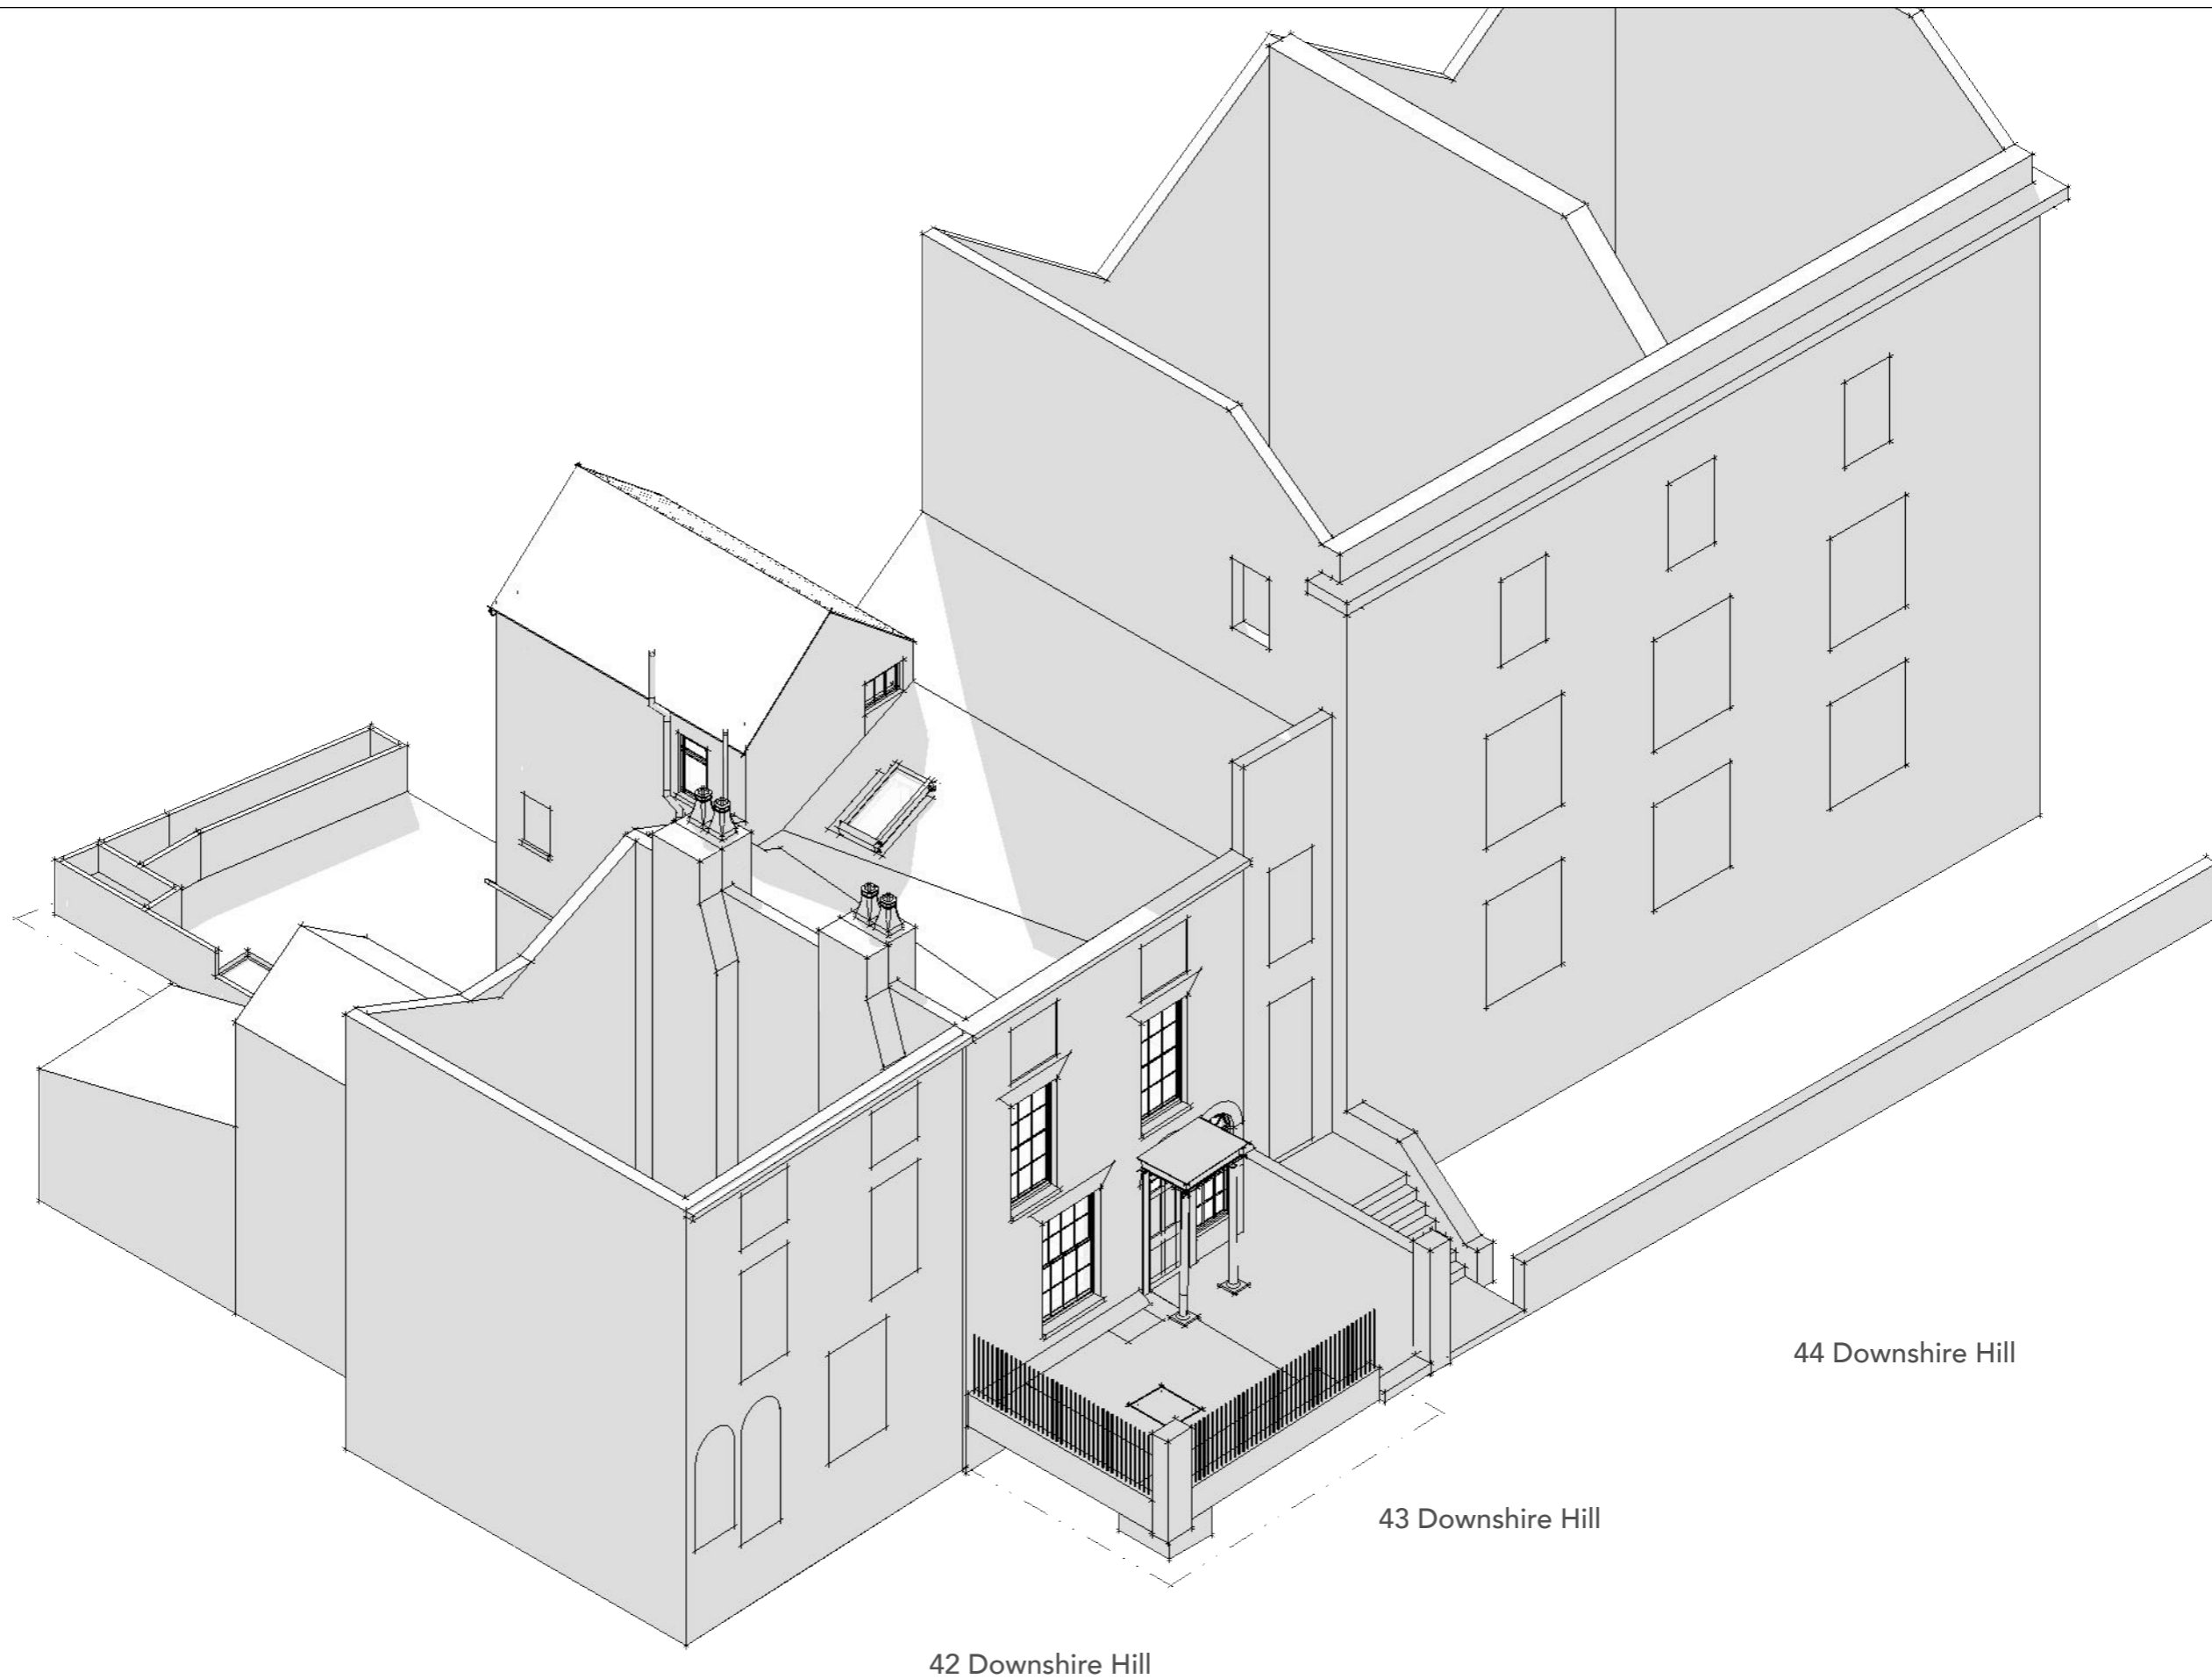

42 Downshire Hill

43 Downshire Hill

44 Downshire Hill

• All doors and windows on this elevation repaired and refurbished

43 Downshire Hill. London. NW3	Existing West Elevation	EP-11	Rev E	1:50 ^{A3}	July 2021	Ian Thompson Architect
--------------------------------	-------------------------	-------	-------	--------------------	-----------	------------------------

44 Downshire Hill

43 Downshire Hill

42 Downshire Hill

44 Downshire Hill

43 Downshire Hill

42 Downshire Hill