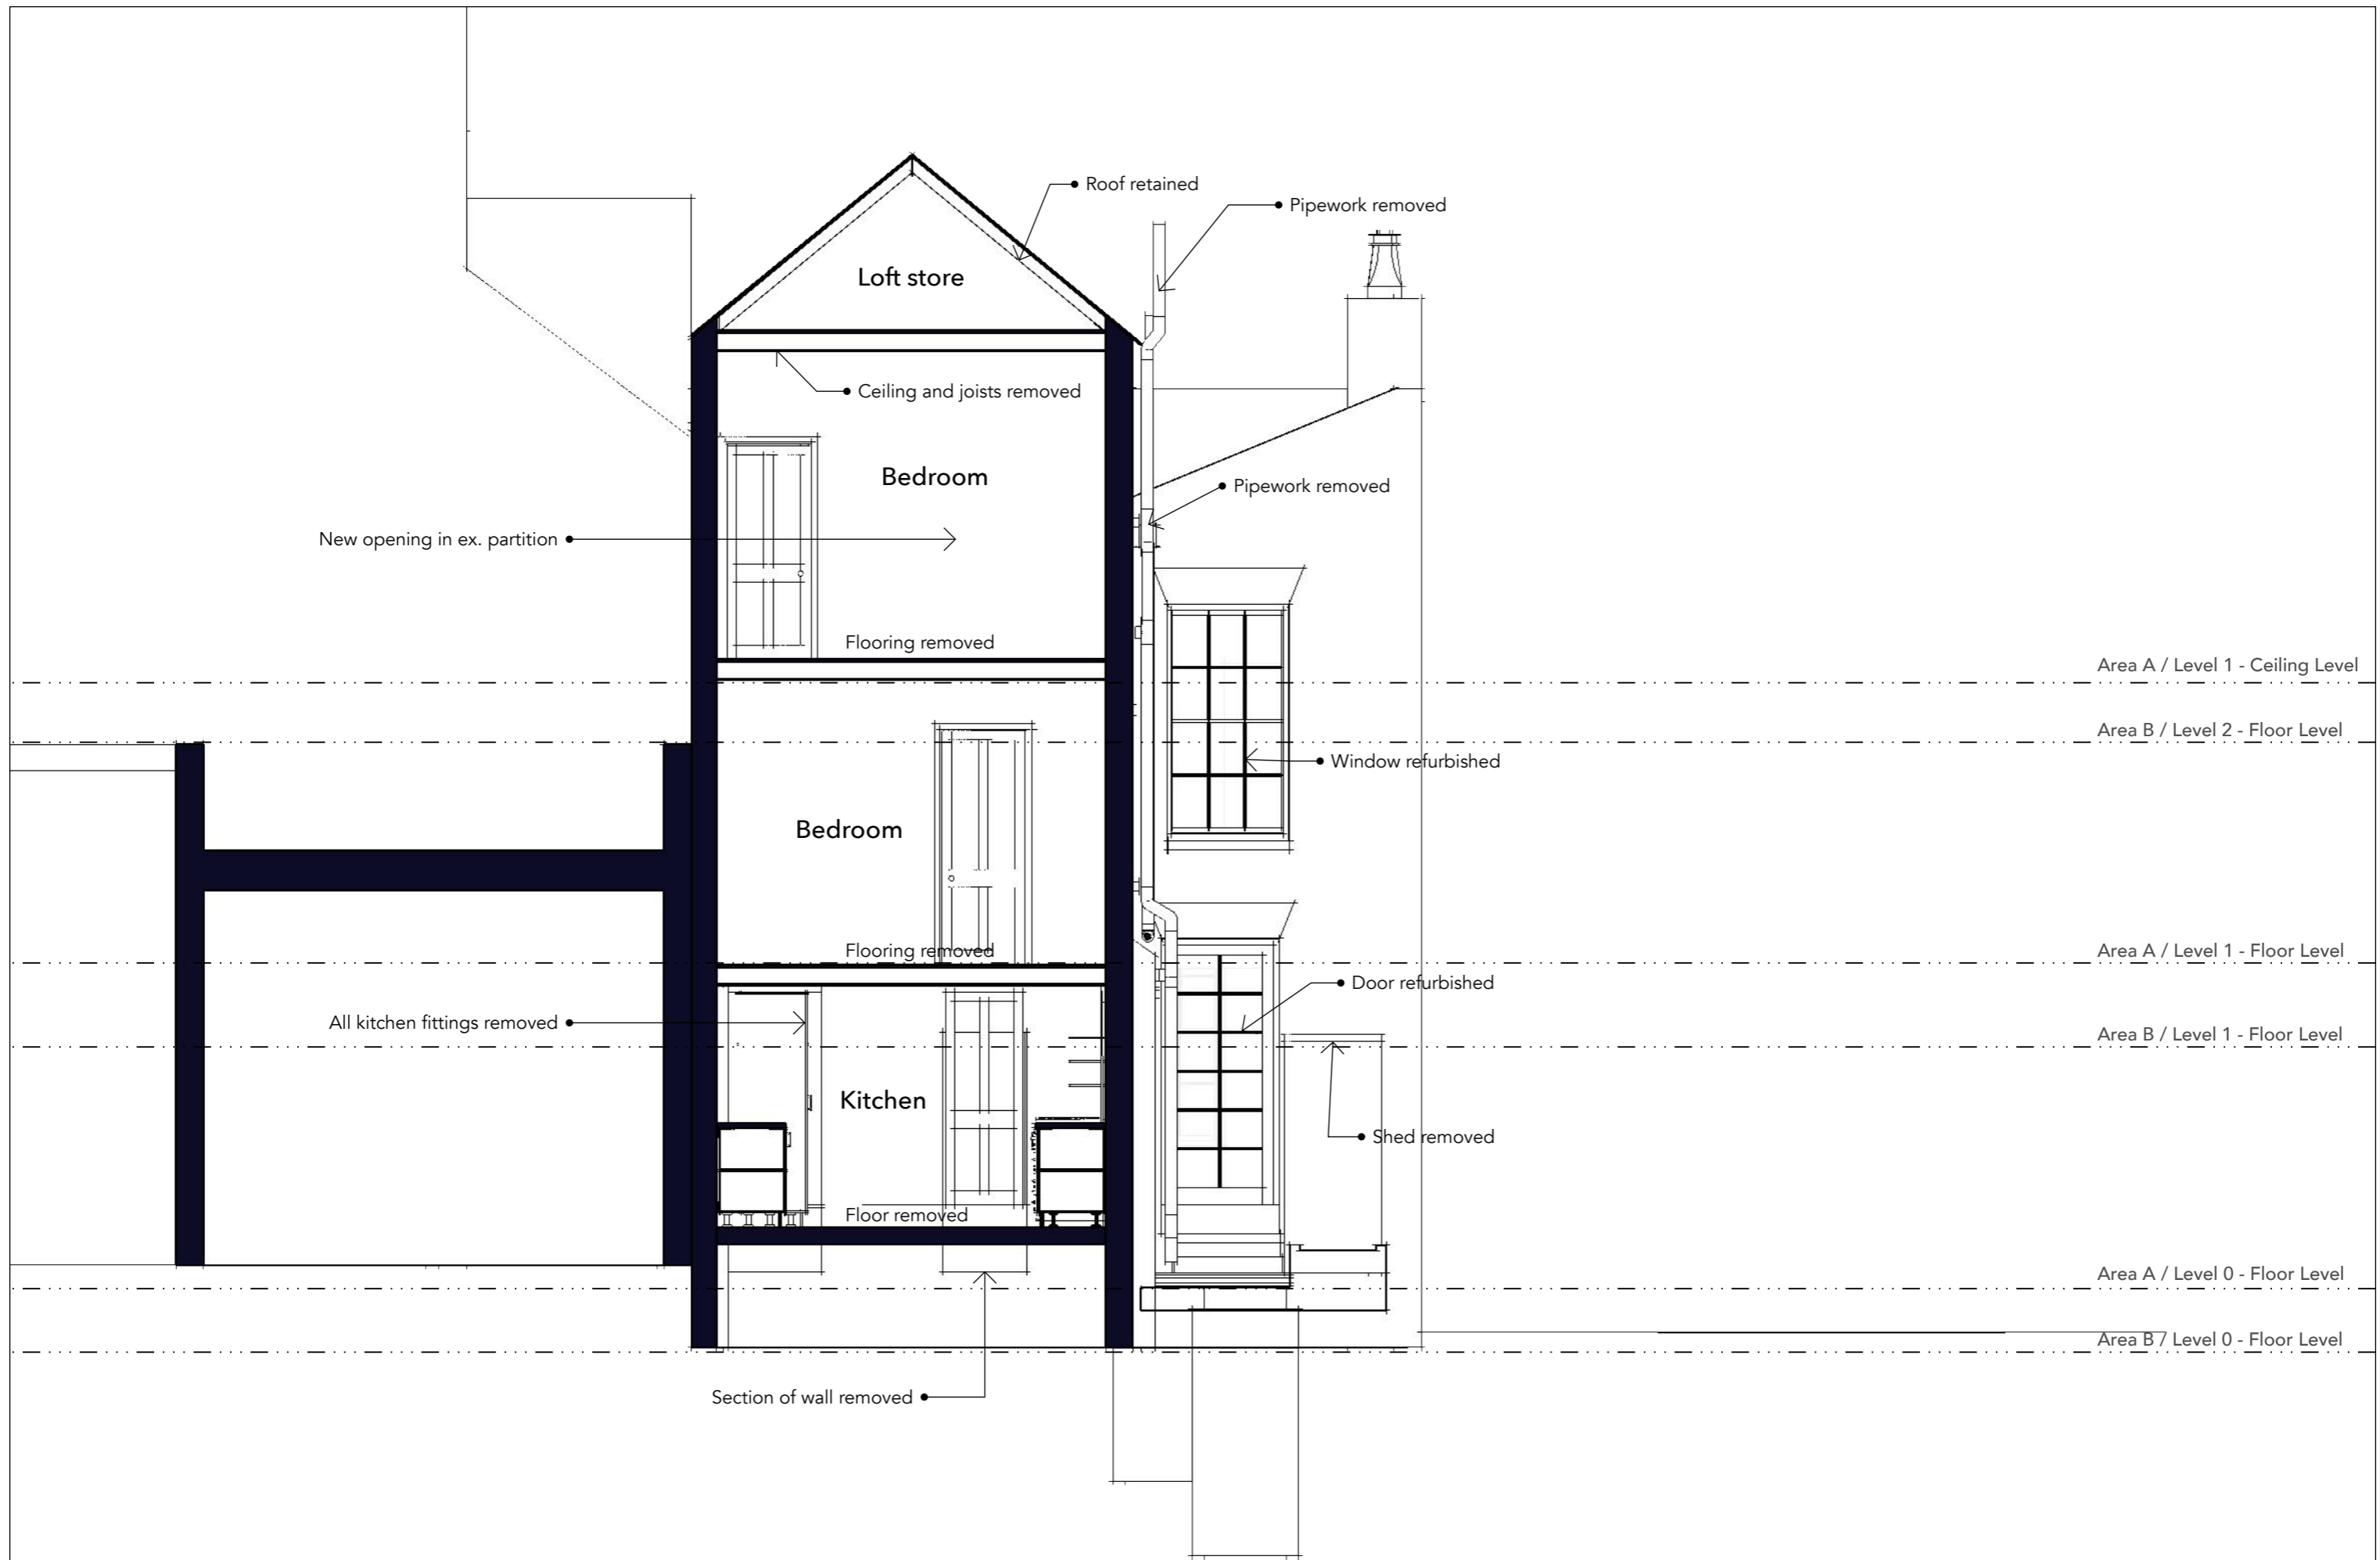

42 Downshire Hill

43 Downshire Hill

44 Downshire Hill

• All doors and windows on this elevation repaired and refurbished

43 Downshire Hill. London. NW3	Existing West Elevation	EP-11	Rev E	1:50 ^{A3}	July 2021	Ian Thompson Architect
--------------------------------	-------------------------	-------	-------	--------------------	-----------	------------------------

44 Downshire Hill

43 Downshire Hill

42 Downshire Hill

44 Downshire Hill

43 Downshire Hill

42 Downshire Hill