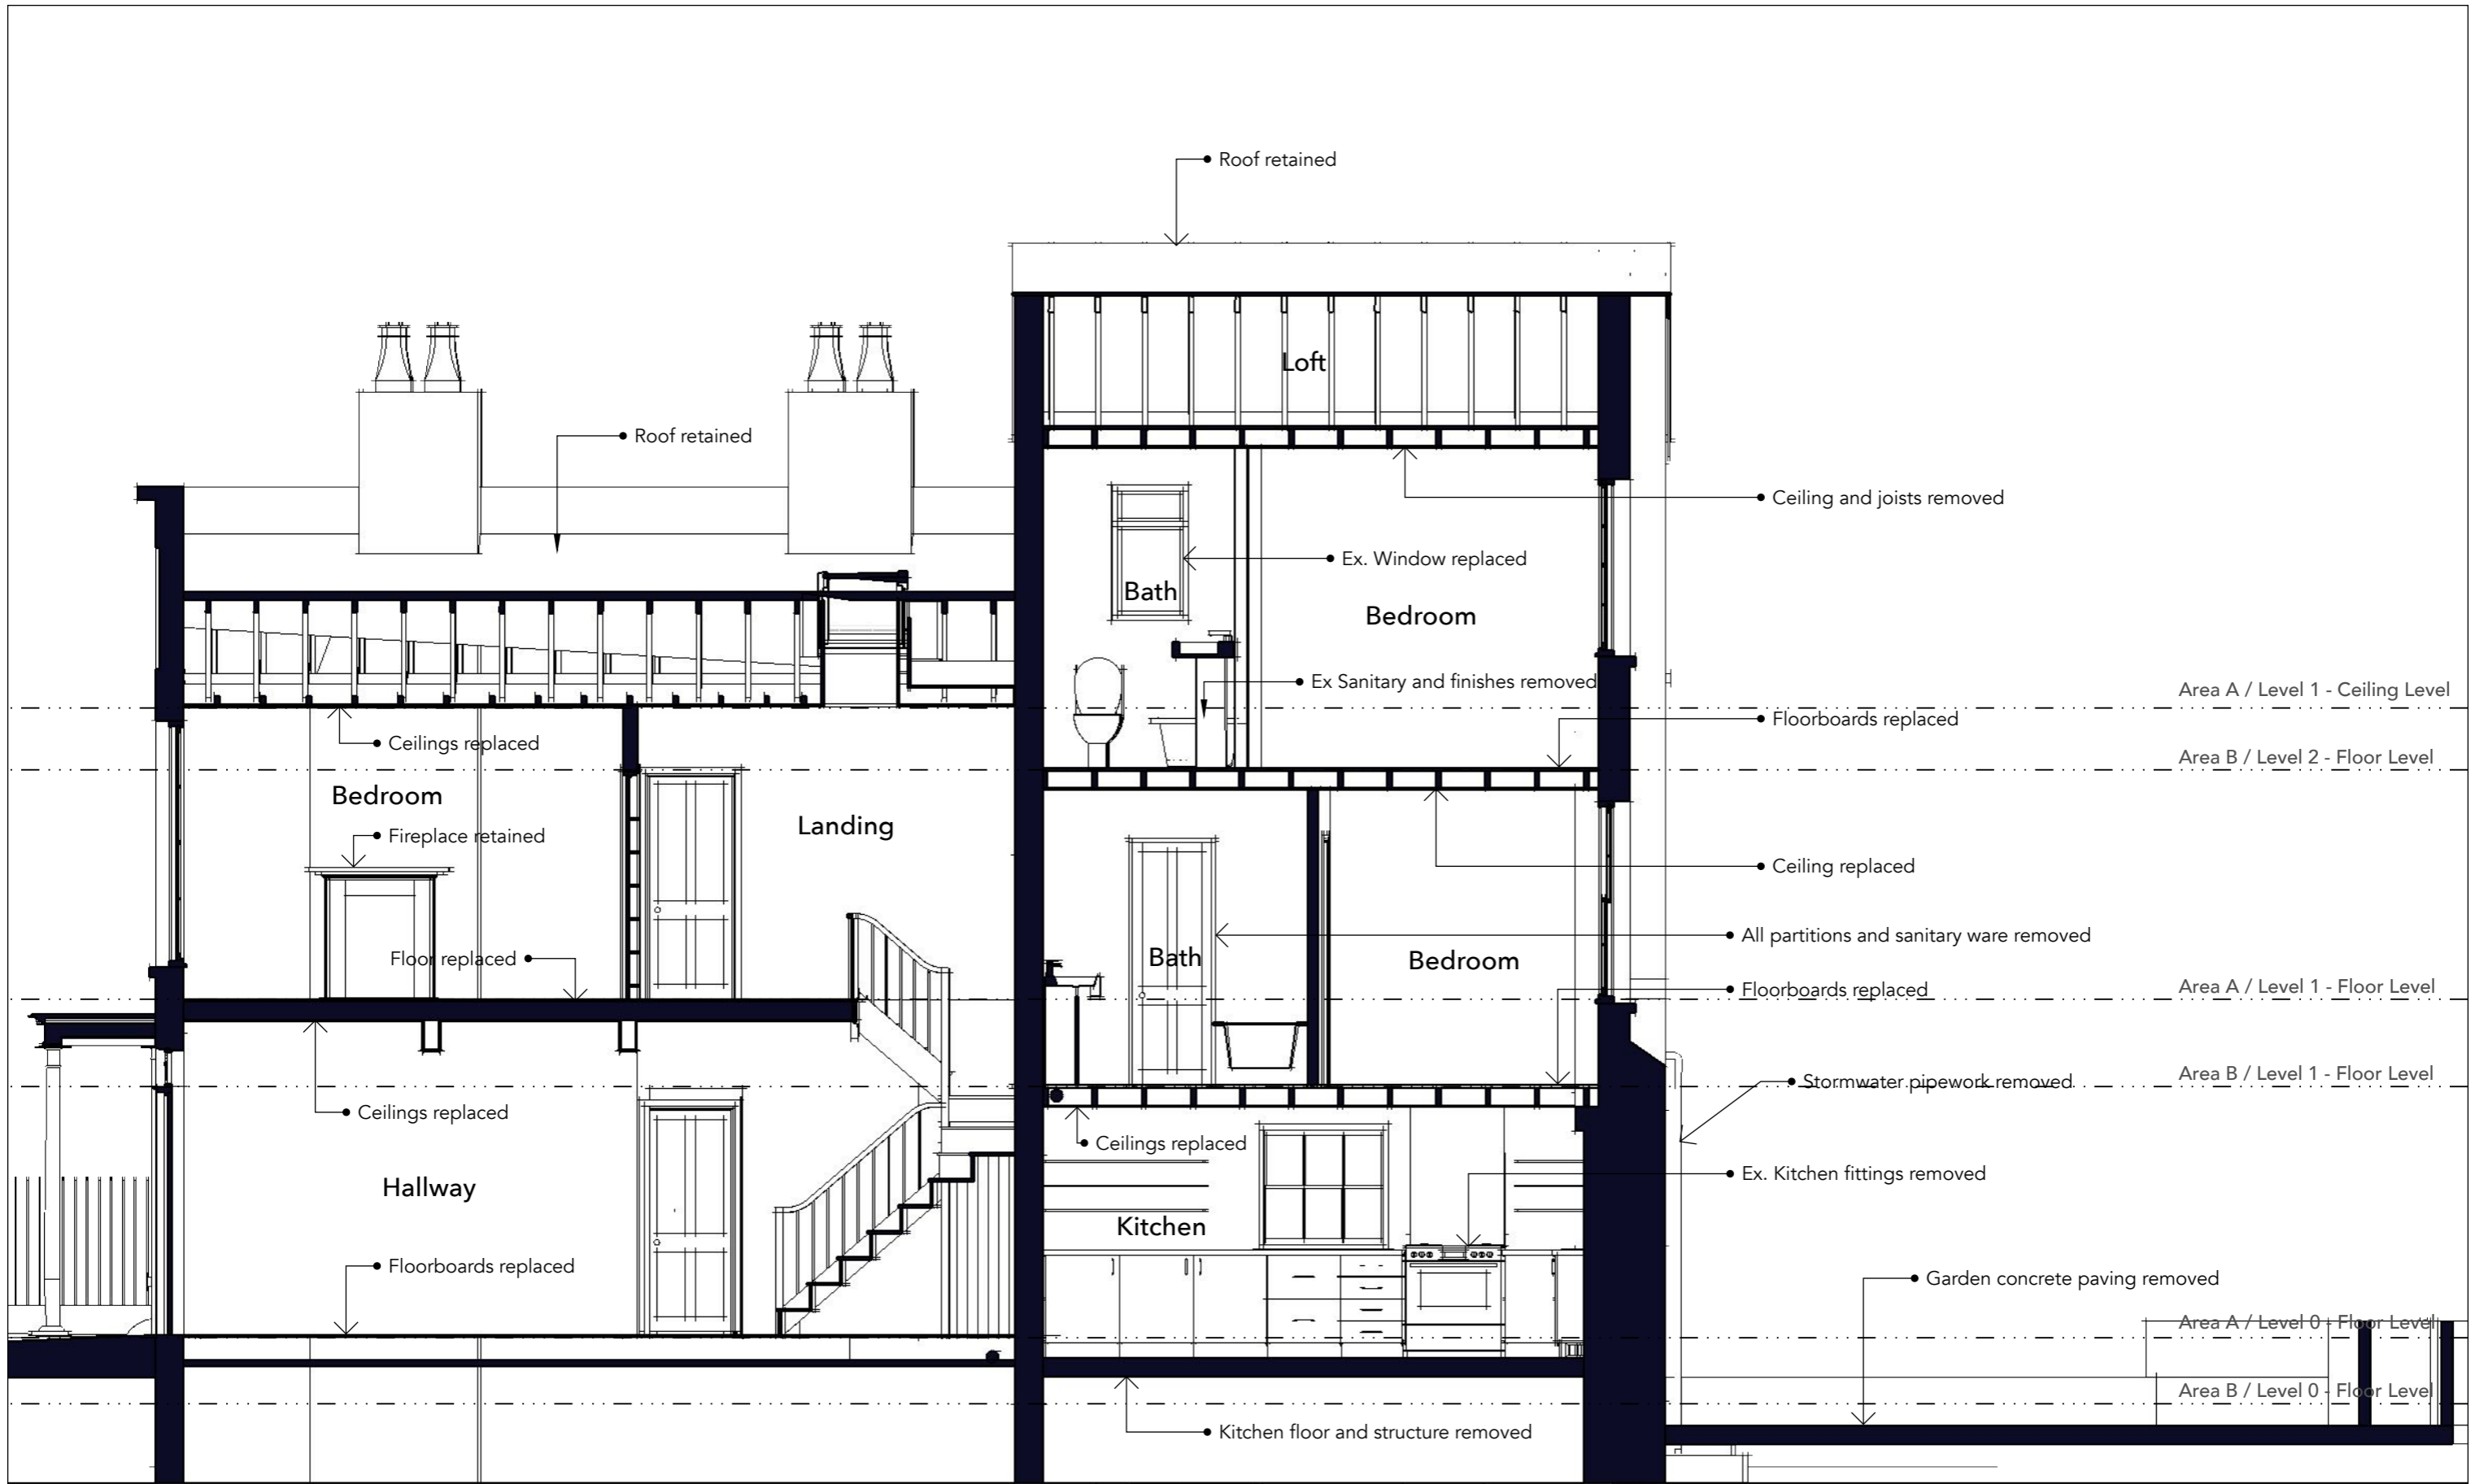

42 Downshire Hill

43 Downshire Hill

44 Downshire Hill

• All doors and windows on this elevation repaired and refurbished

43 Downshire Hill. London. NW3	Existing West Elevation	EP-11	Rev E	1:50 ^{A3}	July 2021	Ian Thompson Architect
--------------------------------	-------------------------	-------	-------	--------------------	-----------	------------------------

44 Downshire Hill

43 Downshire Hill

42 Downshire Hill

44 Downshire Hill

43 Downshire Hill

42 Downshire Hill