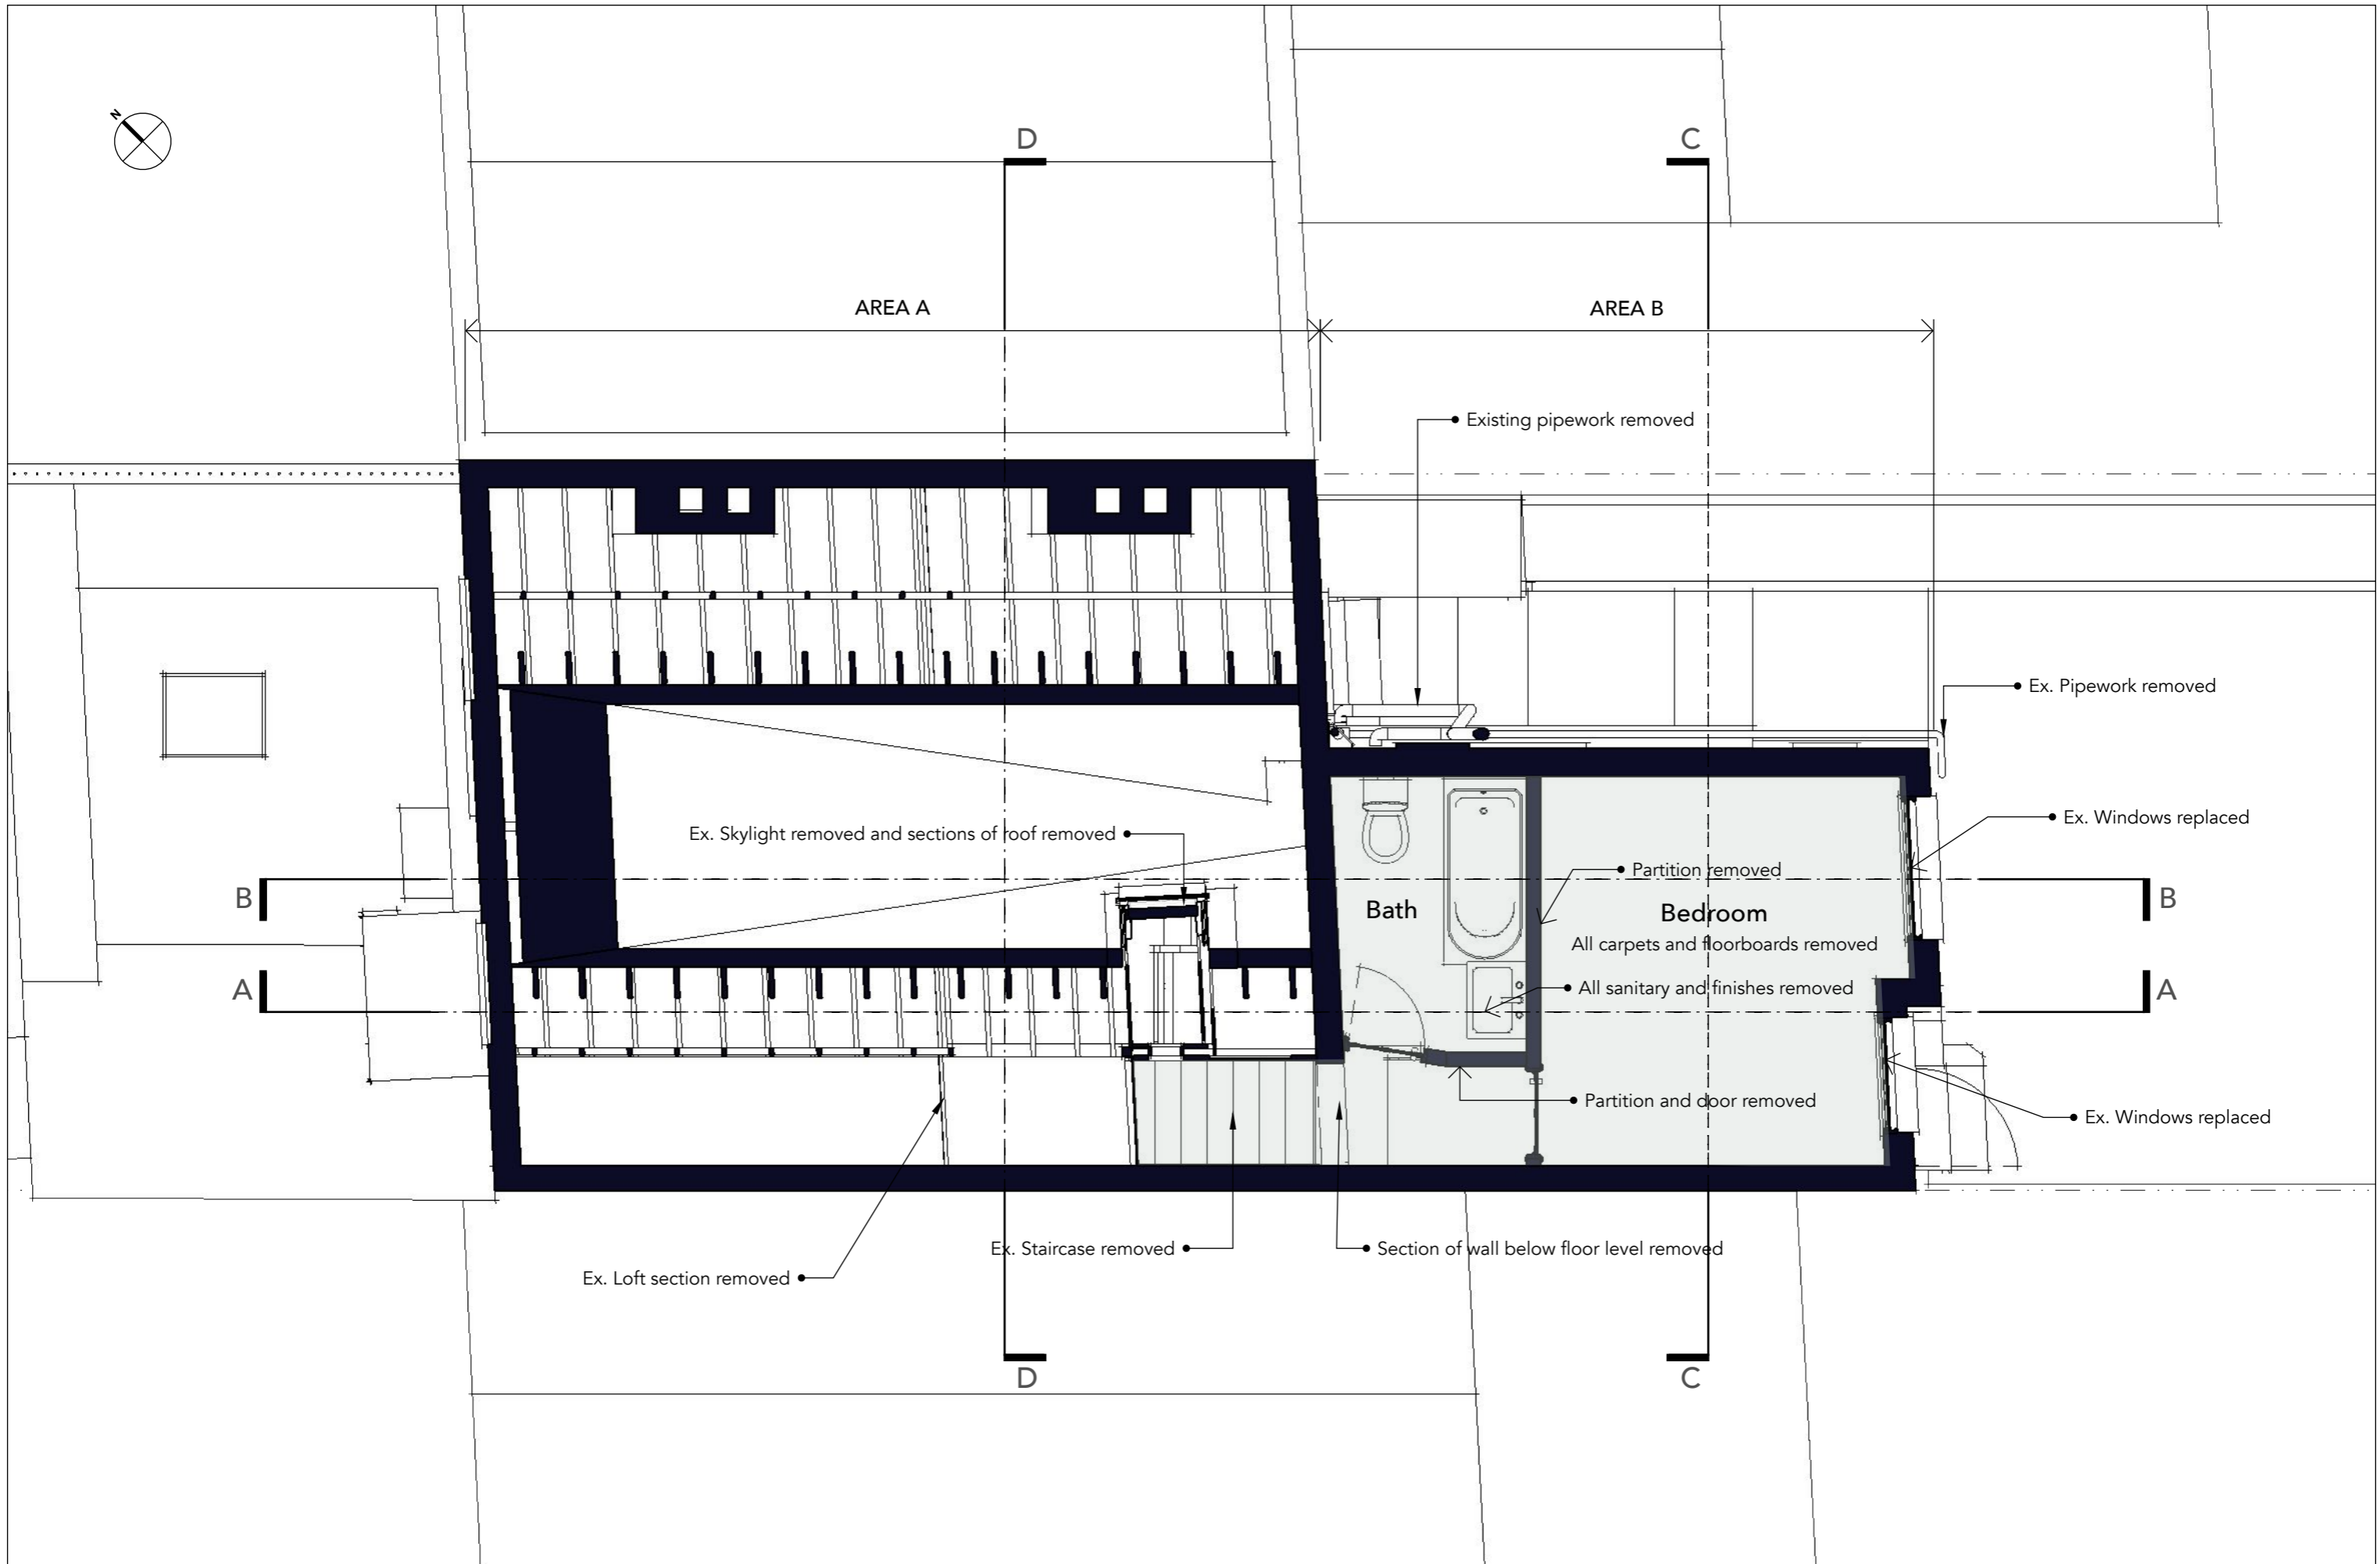

42 Downshire Hill

43 Downshire Hill

44 Downshire Hill

• All doors and windows on this elevation repaired and refurbished

43 Downshire Hill. London. NW3	Existing West Elevation	EP-11	Rev E	1:50 ^{A3}	July 2021	Ian Thompson Architect
--------------------------------	-------------------------	-------	-------	--------------------	-----------	------------------------

44 Downshire Hill

43 Downshire Hill

42 Downshire Hill

44 Downshire Hill

43 Downshire Hill

42 Downshire Hill