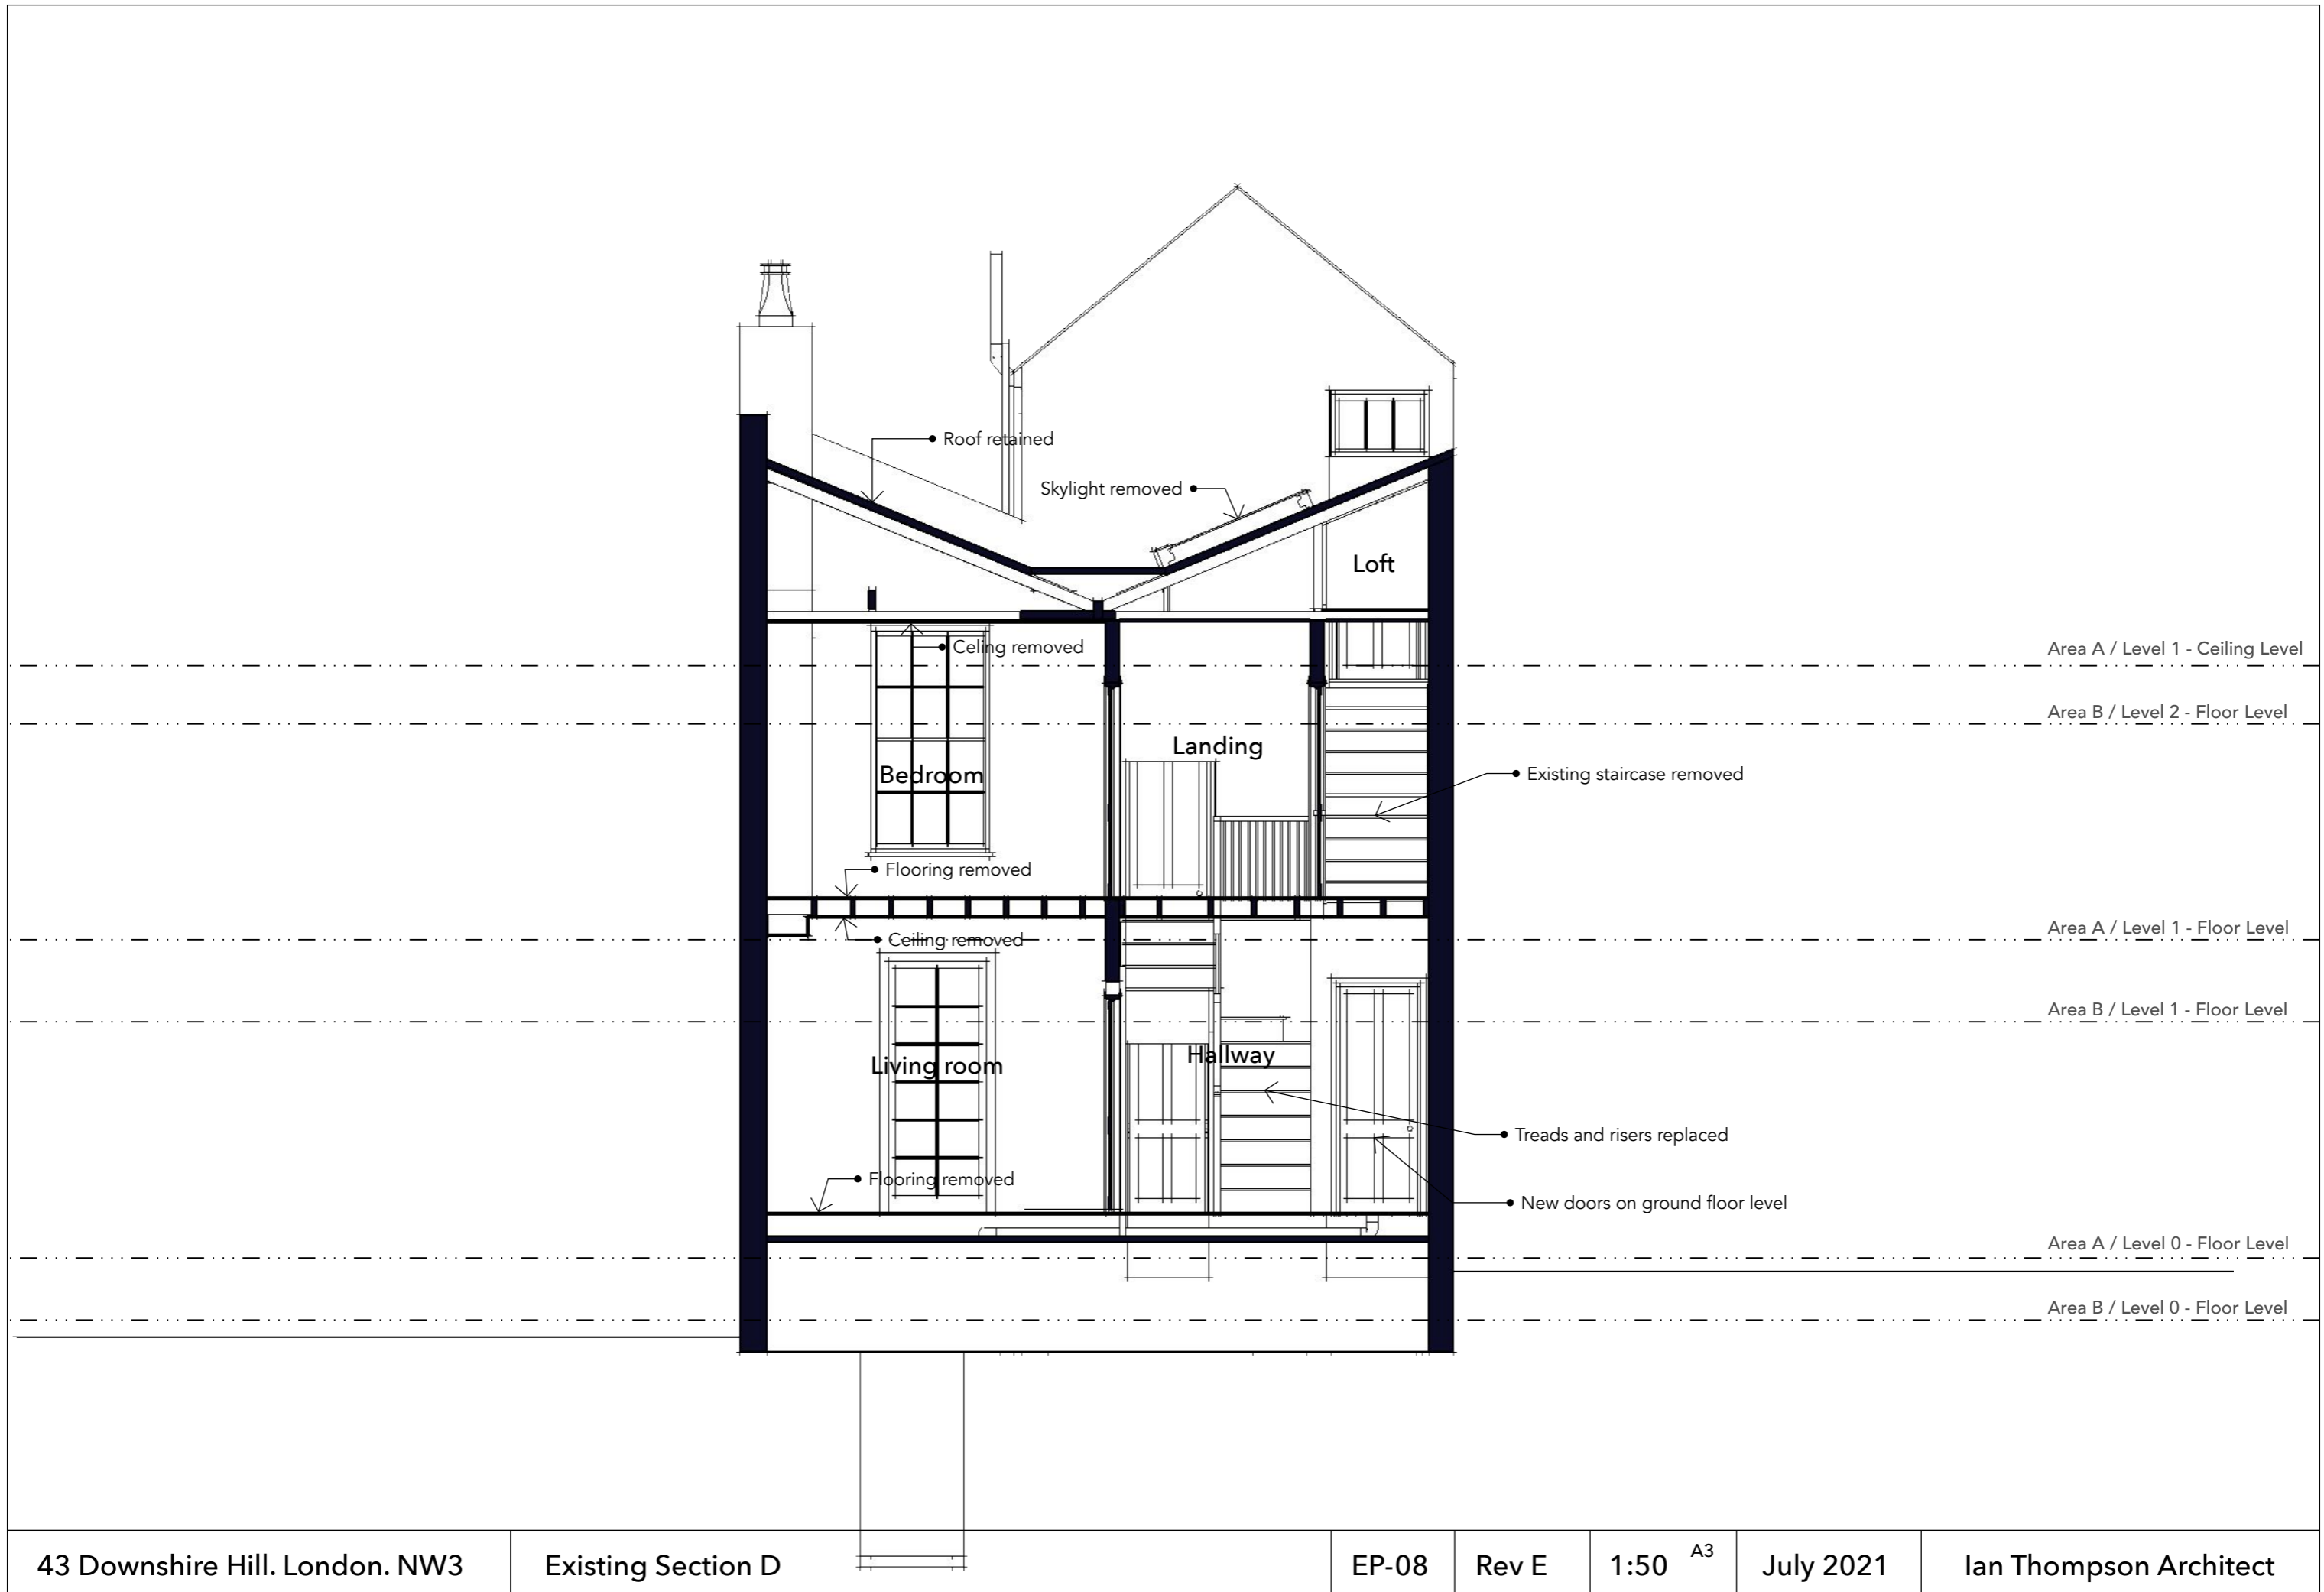

42 Downshire Hill

43 Downshire Hill

44 Downshire Hill

• All doors and windows on this elevation repaired and refurbished

43 Downshire Hill. London. NW3	Existing West Elevation	EP-11	Rev E	1:50 ^{A3}	July 2021	Ian Thompson Architect
--------------------------------	-------------------------	-------	-------	--------------------	-----------	------------------------

44 Downshire Hill

43 Downshire Hill

42 Downshire Hill

44 Downshire Hill

43 Downshire Hill

42 Downshire Hill