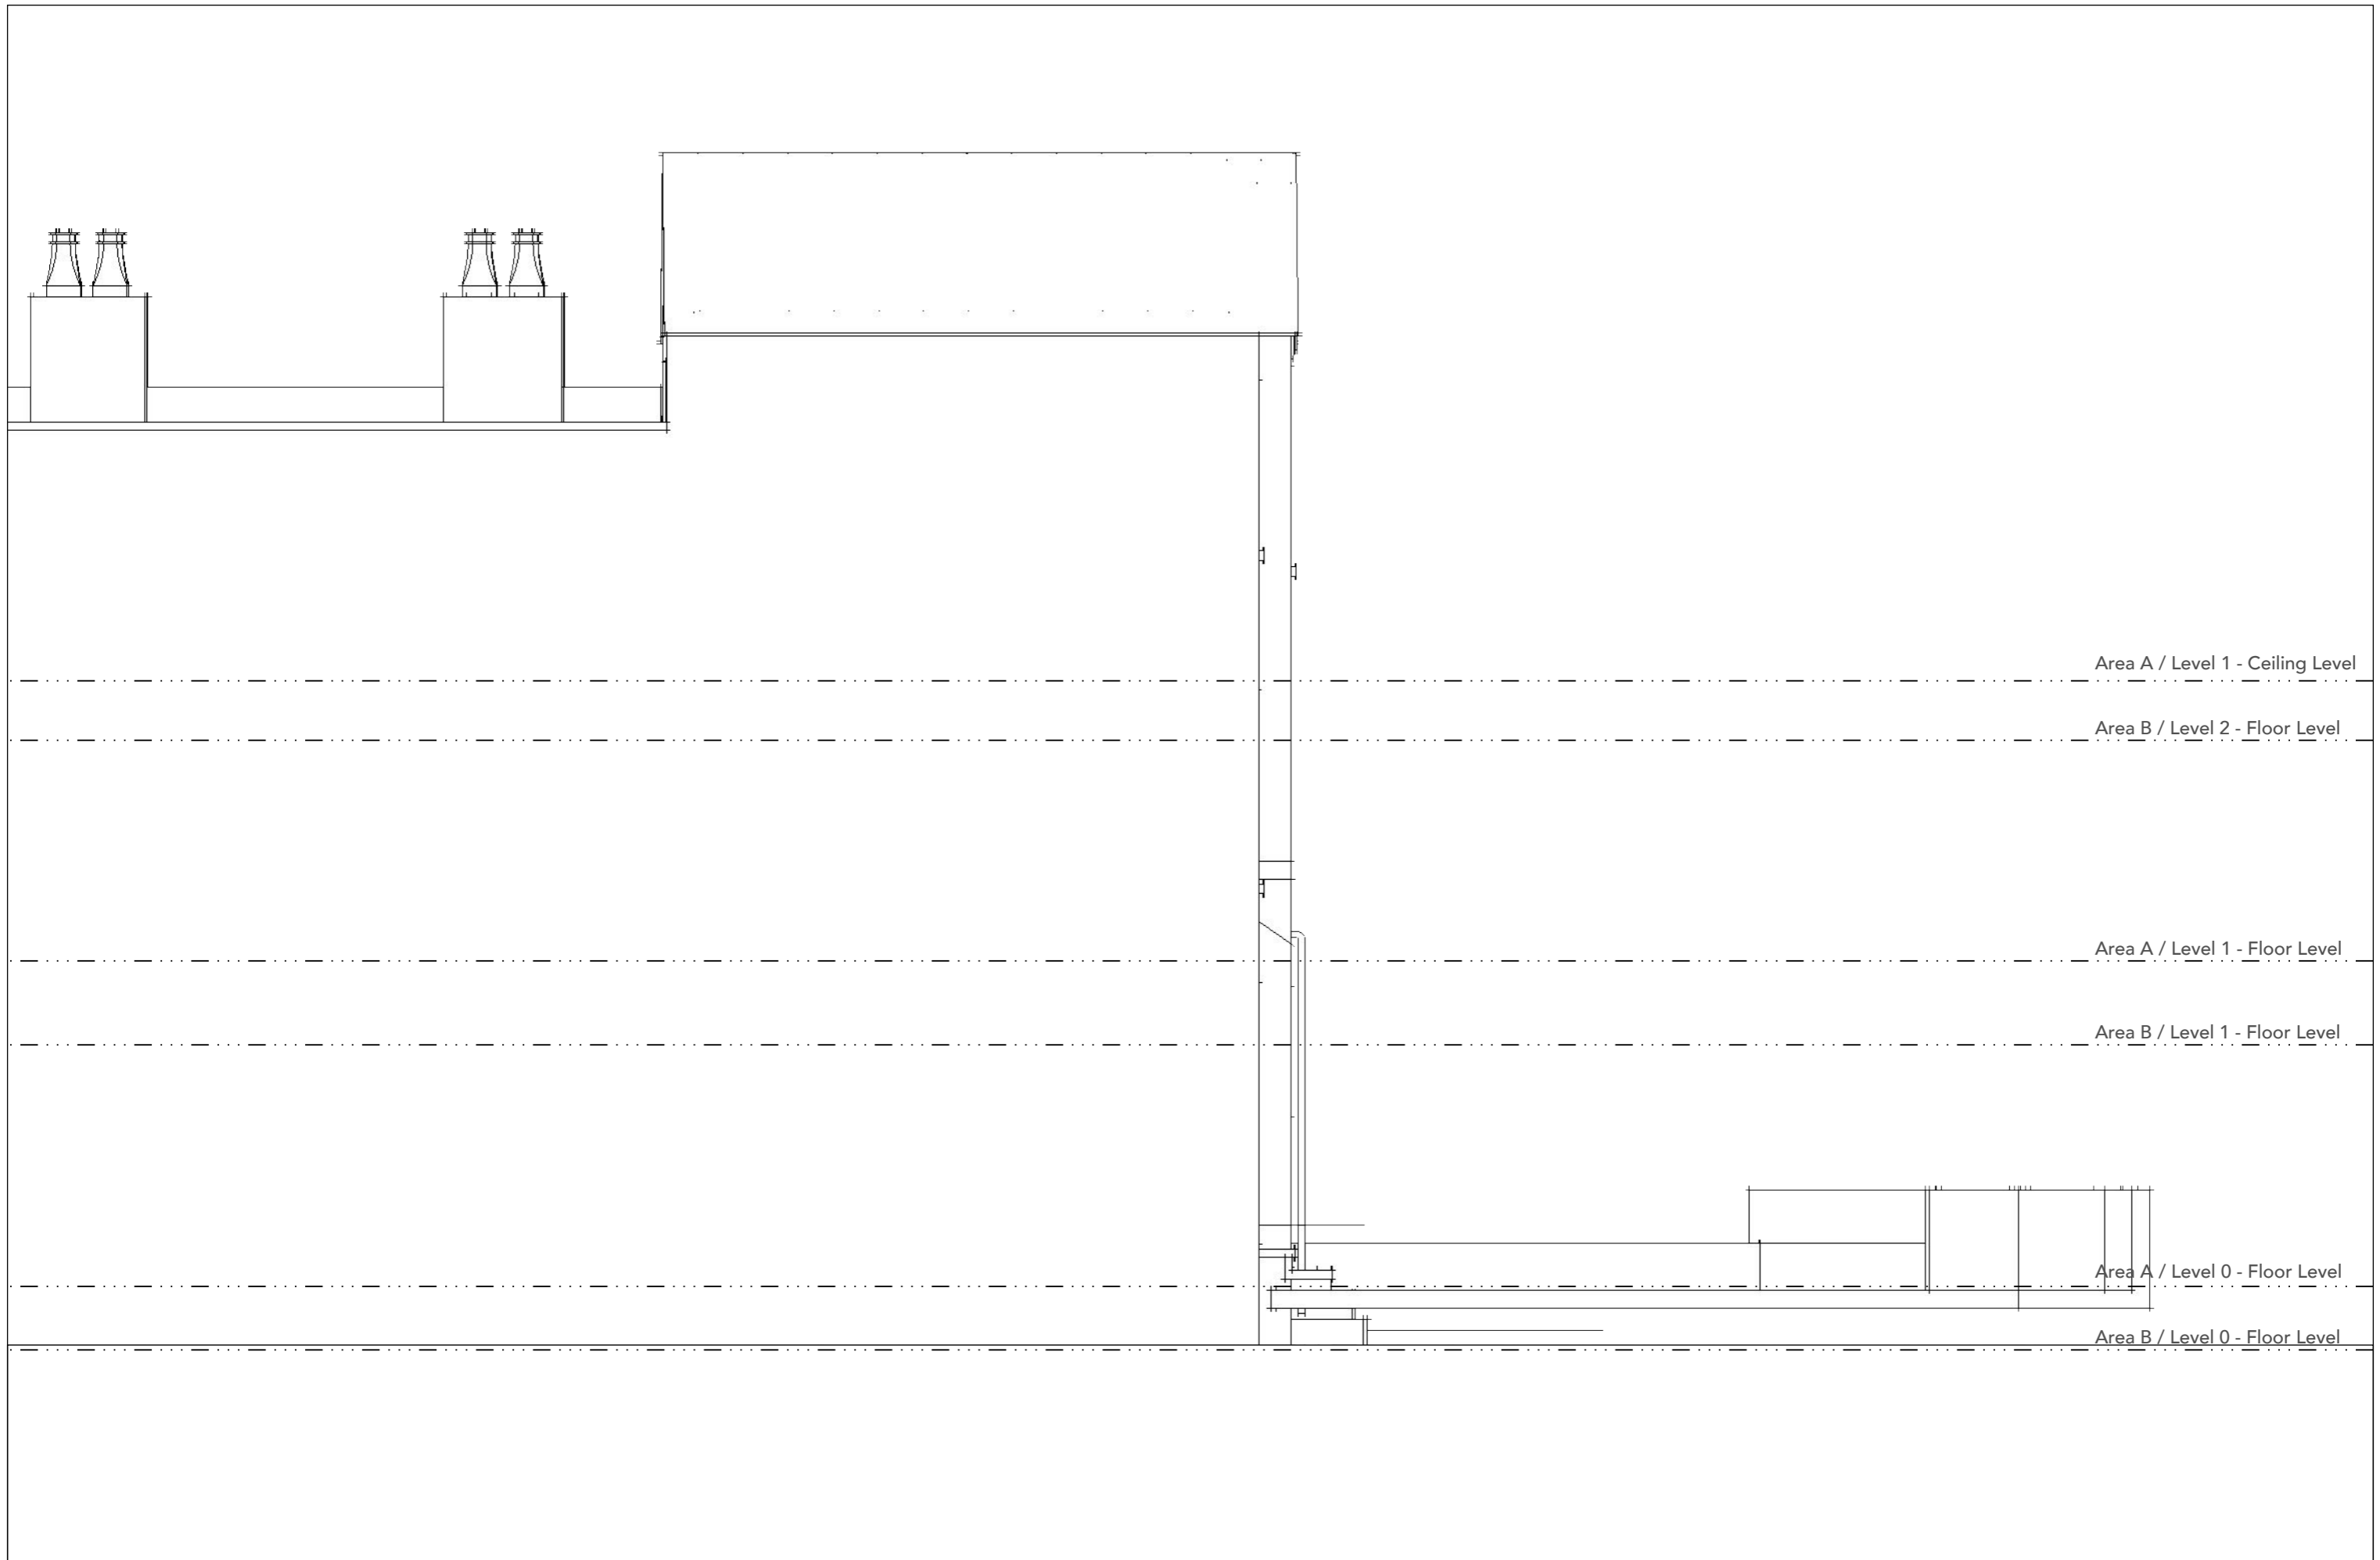

42 Downshire Hill

43 Downshire Hill

44 Downshire Hill

• All doors and windows on this elevation repaired and refurbished

43 Downshire Hill. London. NW3	Existing West Elevation	EP-11	Rev E	1:50 ^{A3}	July 2021	Ian Thompson Architect
--------------------------------	-------------------------	-------	-------	--------------------	-----------	------------------------

44 Downshire Hill

43 Downshire Hill

42 Downshire Hill

44 Downshire Hill

43 Downshire Hill

42 Downshire Hill