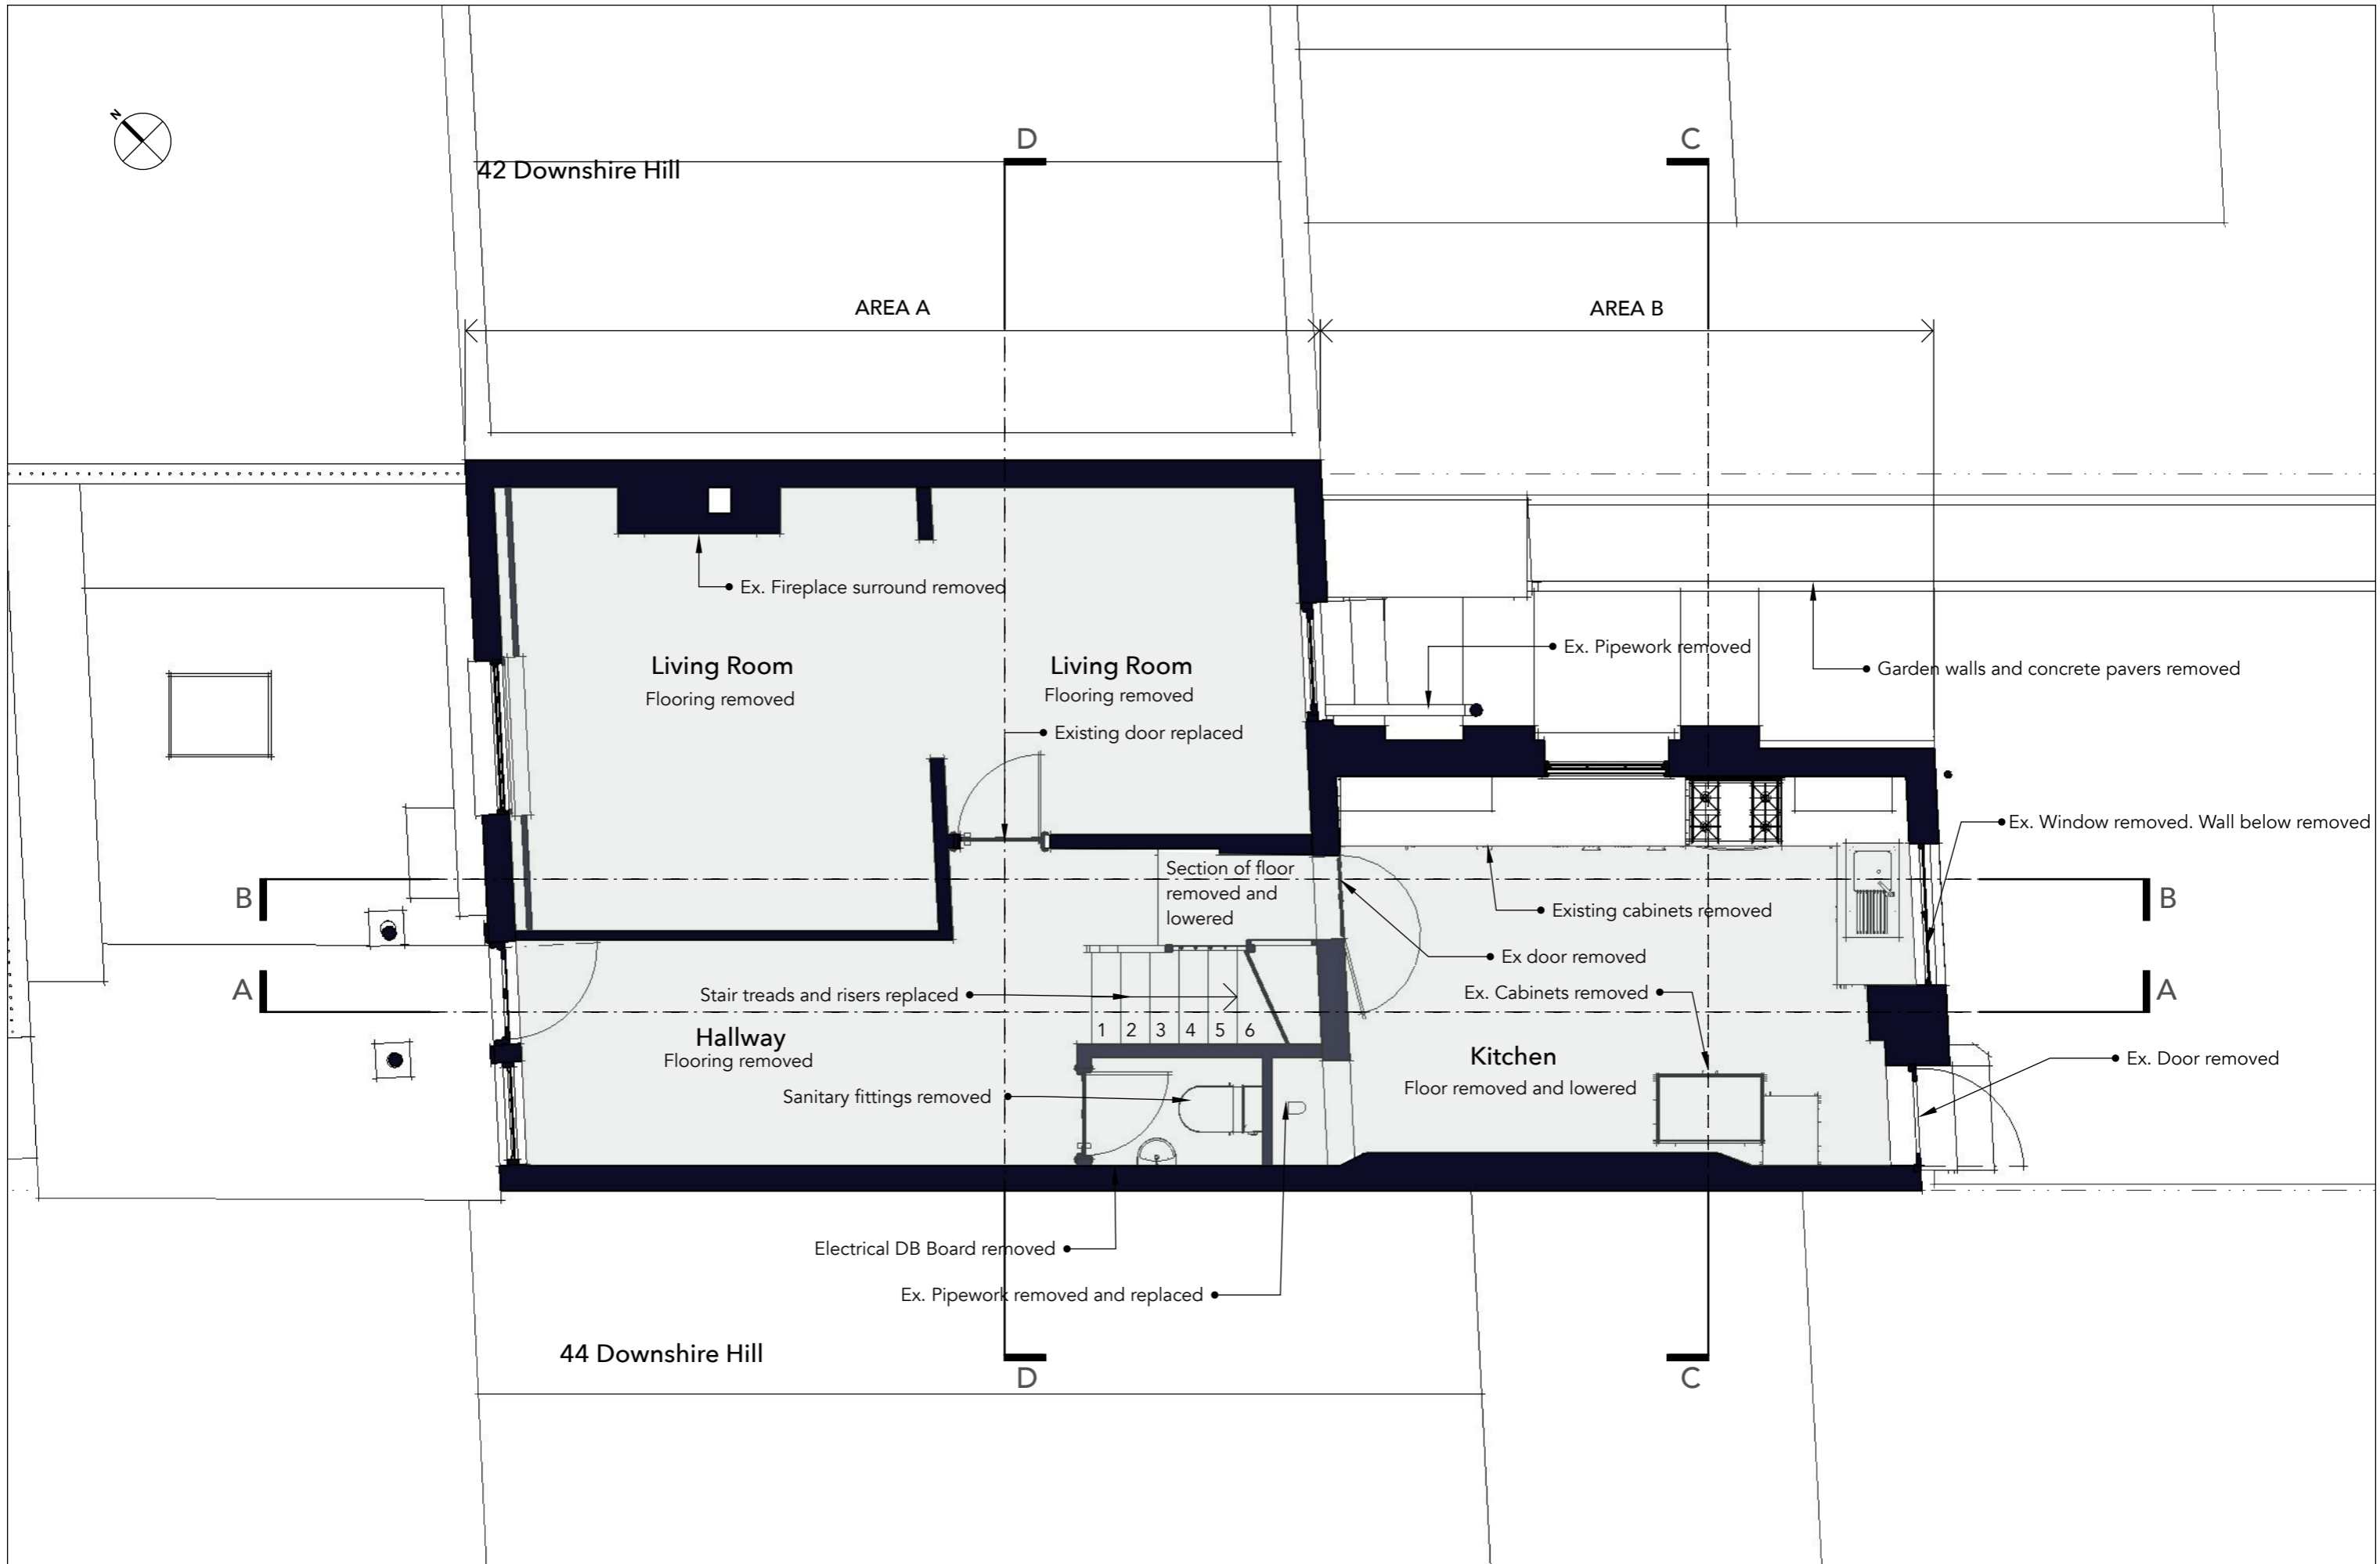

42 Downshire Hill

43 Downshire Hill

44 Downshire Hill

• All doors and windows on this elevation repaired and refurbished

43 Downshire Hill. London. NW3	Existing West Elevation	EP-11	Rev E	1:50 ^{A3}	July 2021	Ian Thompson Architect
--------------------------------	-------------------------	-------	-------	--------------------	-----------	------------------------

44 Downshire Hill

43 Downshire Hill

42 Downshire Hill

44 Downshire Hill

43 Downshire Hill

42 Downshire Hill