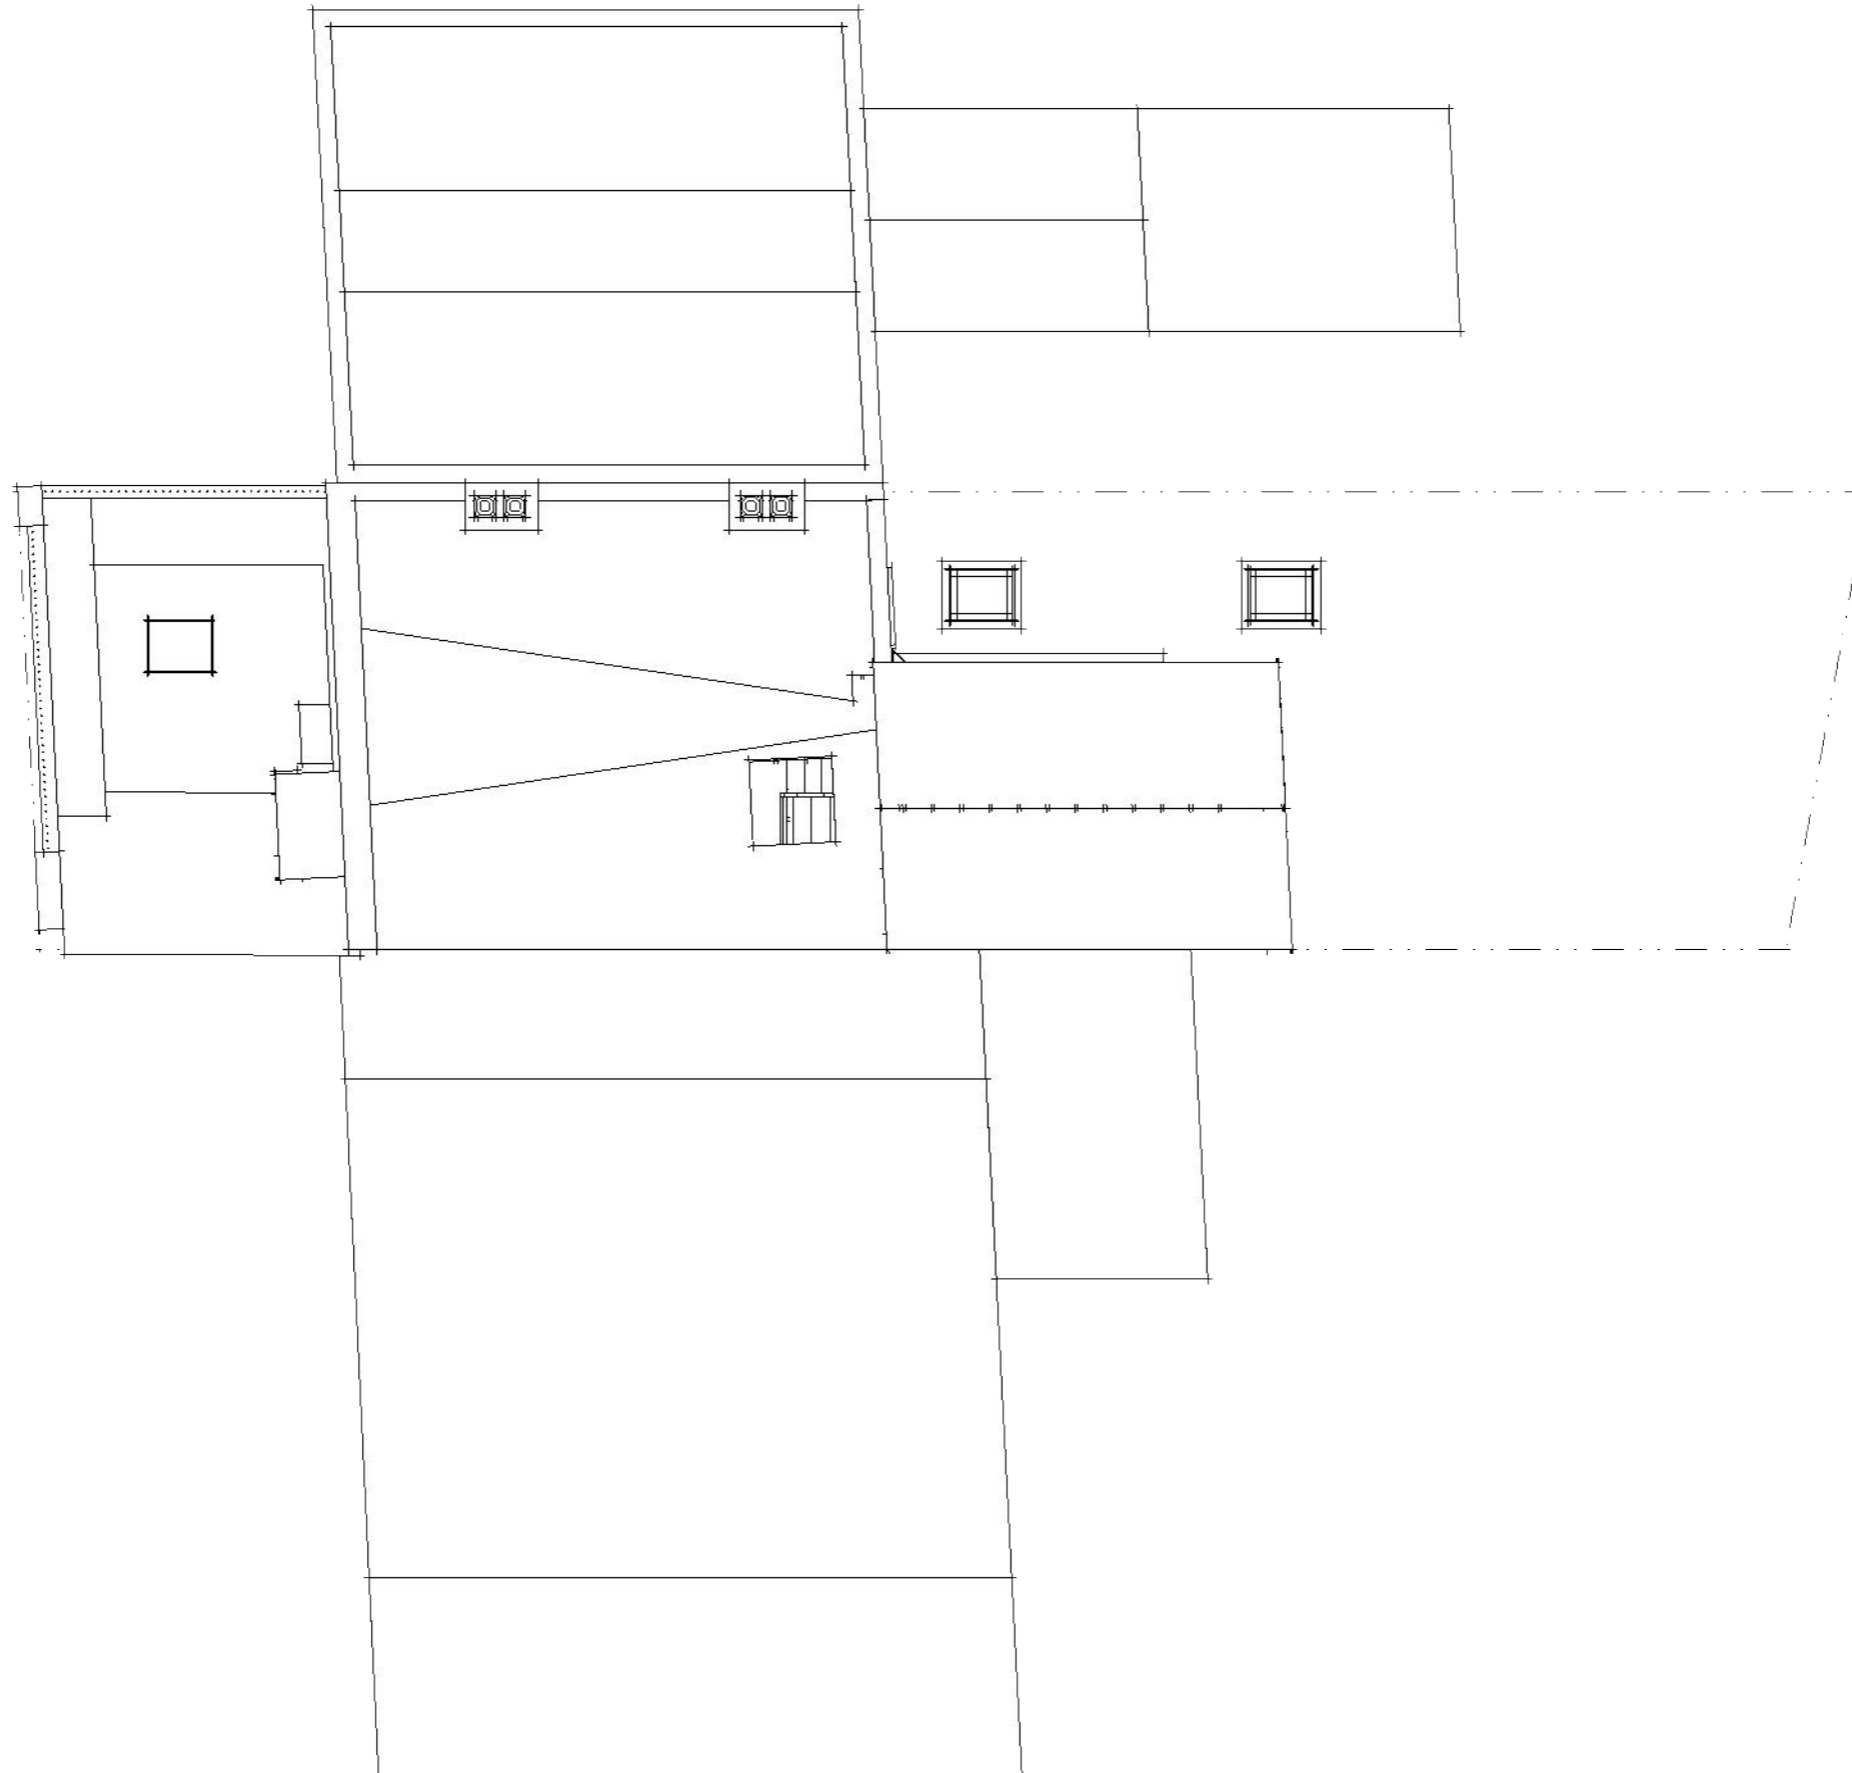

42 Downshire Hill

43 Downshire Hill

44 Downshire Hill

• All doors and windows on this elevation repaired and refurbished

43 Downshire Hill. London. NW3	Existing West Elevation	EP-11	Rev E	1:50 ^{A3}	July 2021	Ian Thompson Architect
--------------------------------	-------------------------	-------	-------	--------------------	-----------	------------------------

44 Downshire Hill

43 Downshire Hill

42 Downshire Hill

44 Downshire Hill

43 Downshire Hill

42 Downshire Hill