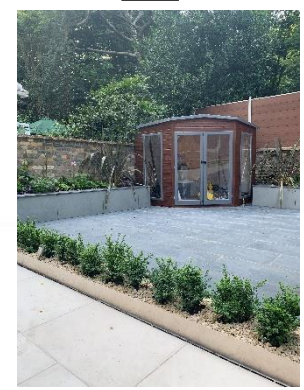

PROPOSED GARDEN PLAN - 25H

C

A

D

B

E

F

GARDEN FLAT 25H
EAST HEATH ROAD
HAMPSTEAD
NW3 1EB