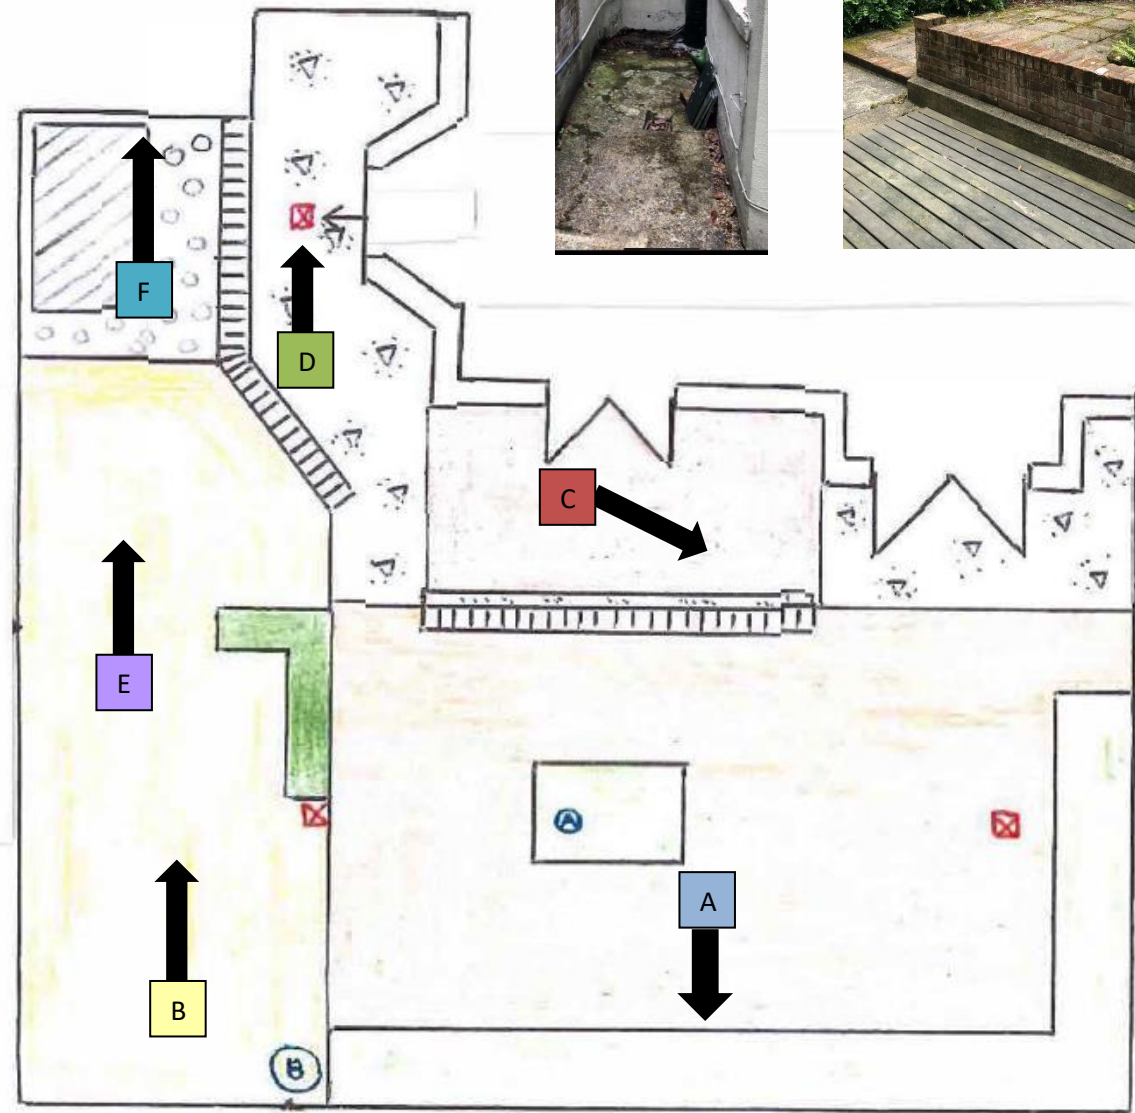

EXISTING GARDEN PLAN - 25H

GARDEN FLAT 25H
 EAST HEATH IMAGES
 HAMPSHIRE
 NW3 1EB

JULY 2021 | SCALE 1:100