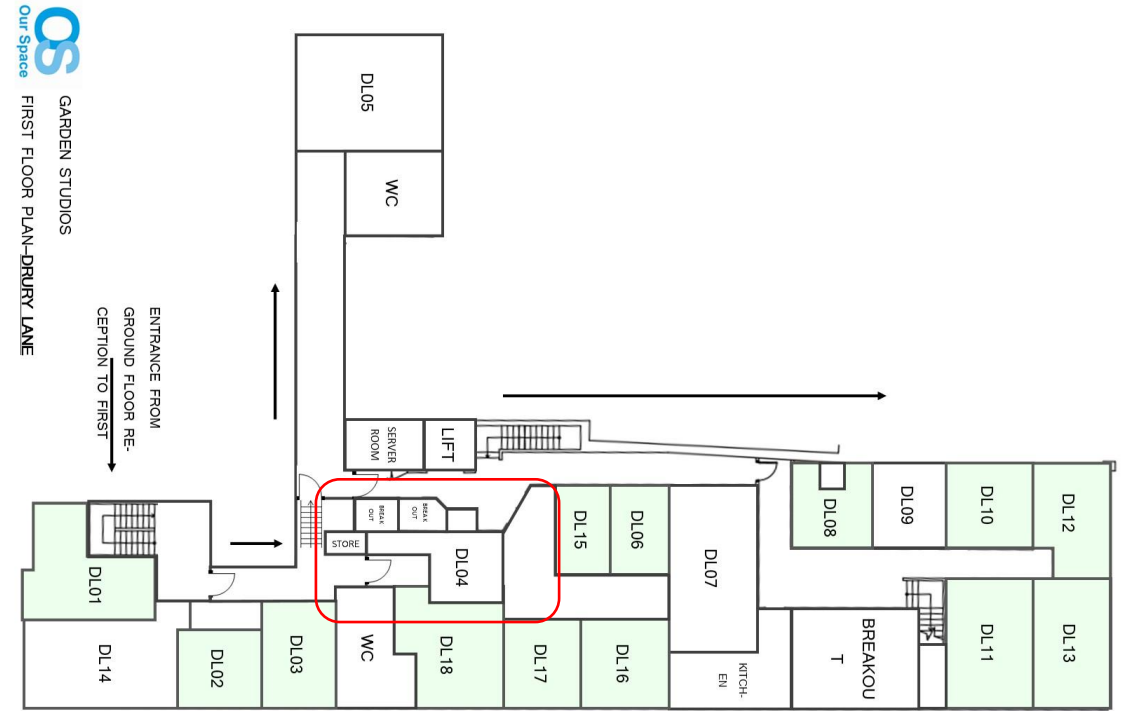

DL04
Garden Studios, 71-75
Shelton Street, WC2h 9JQ

Shelton Street

Anne Street

OS Our Space
GARDEN STUDIOS
FIRST FLOOR PLAN-DRURY LANE