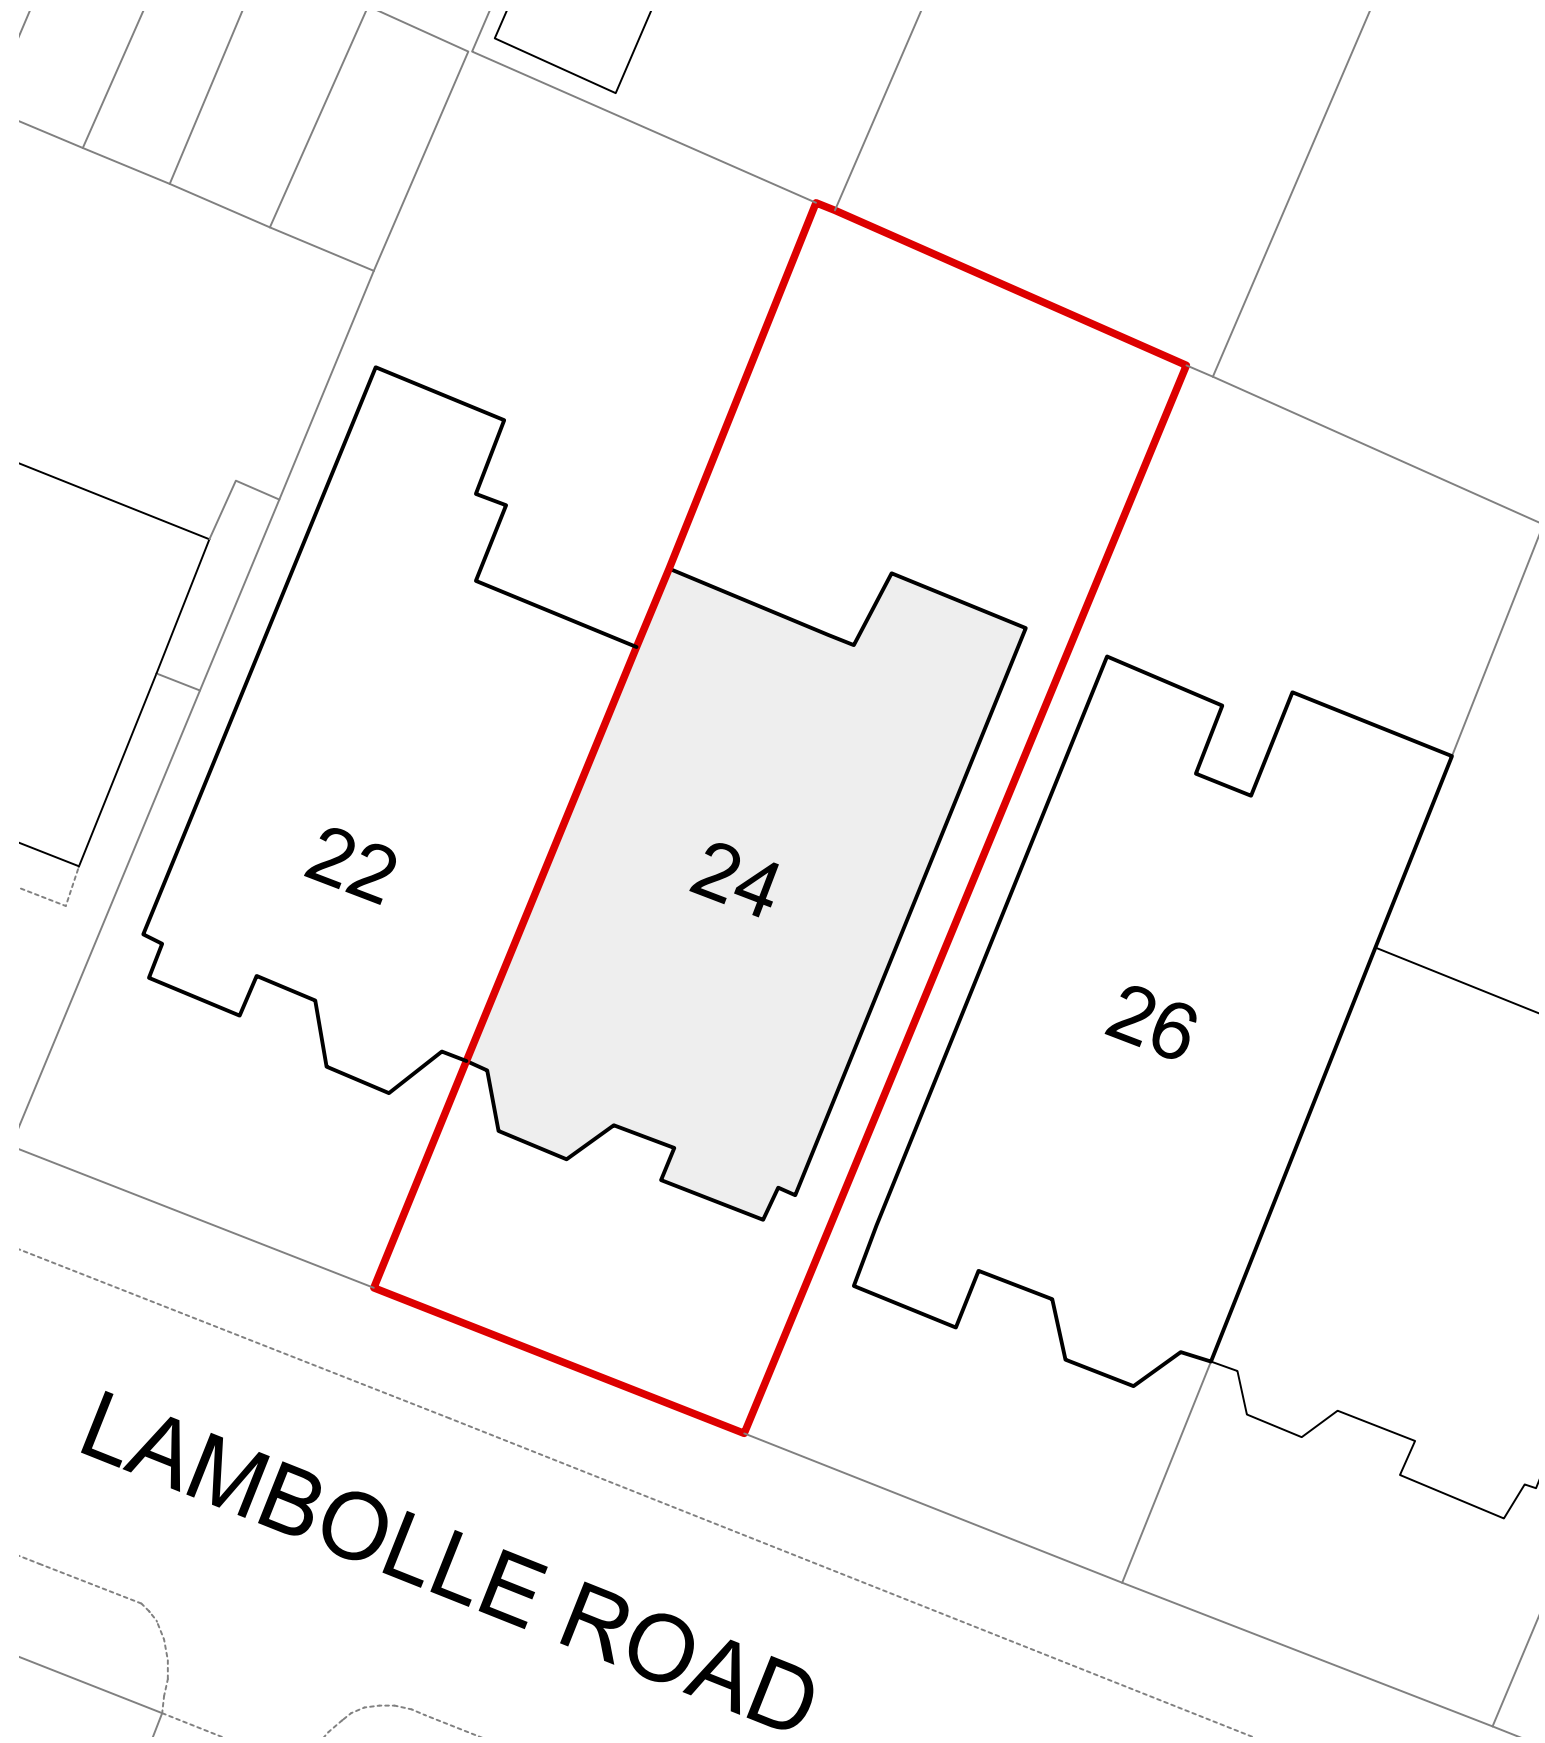

01 SITE LOCATION PLAN  
SK-01 1:1250@A3

2 LOCATION PLAN  
SK-01 1:200@A3

24C LAMBOLLE ROAD  
LONDON NW3 4HP

SITE LOCATION PLAN

DRNG No SK-01	SCALE 1:1250, 1:200 @ A3	DATE MAR. 2020
------------------	--------------------------------	-------------------